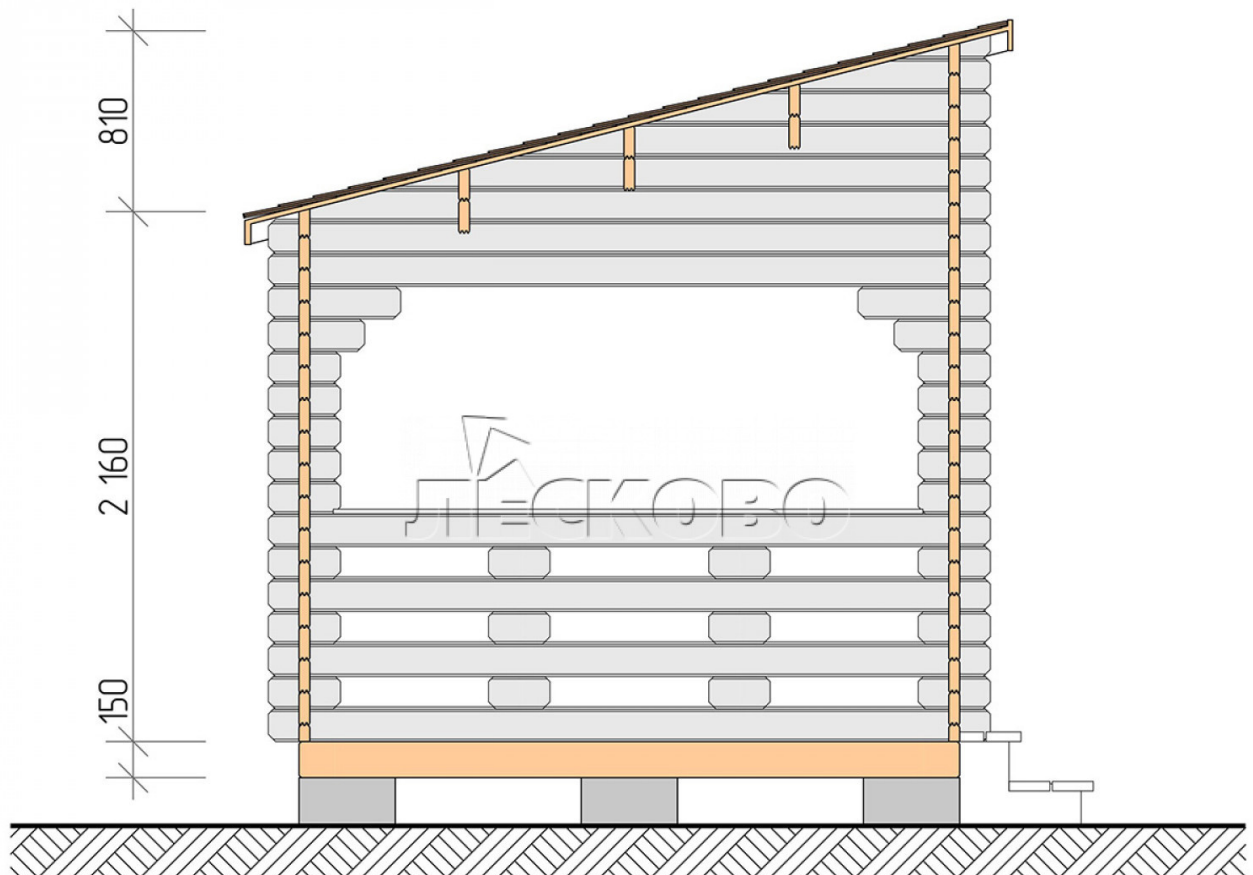

Veranda "B" series 3x6

Project Dimensions

3 × 6 / 15.4 m²

Full house set

2,325 €

Timber

45 MM

65 MM
+ 614 €

Project planning

Разрез

House Kit

- 1) Wall kit: mini-chamber drying chamber 44 × 145 mm with bowls for the project;
- 2) Logs, lower harness: board 45 × 145 mm chamber drying 10-12%;
- 3) Floors: floorboard 35 mm, chamber drying;
- 4) Ceiling: imitation of a bar 20 × 135 mm, chamber drying;
- 5) Platbands: dry planed board 20 × 100 mm;
- 6) Roof: shingles;
- 7) Skirting board 35 mm.