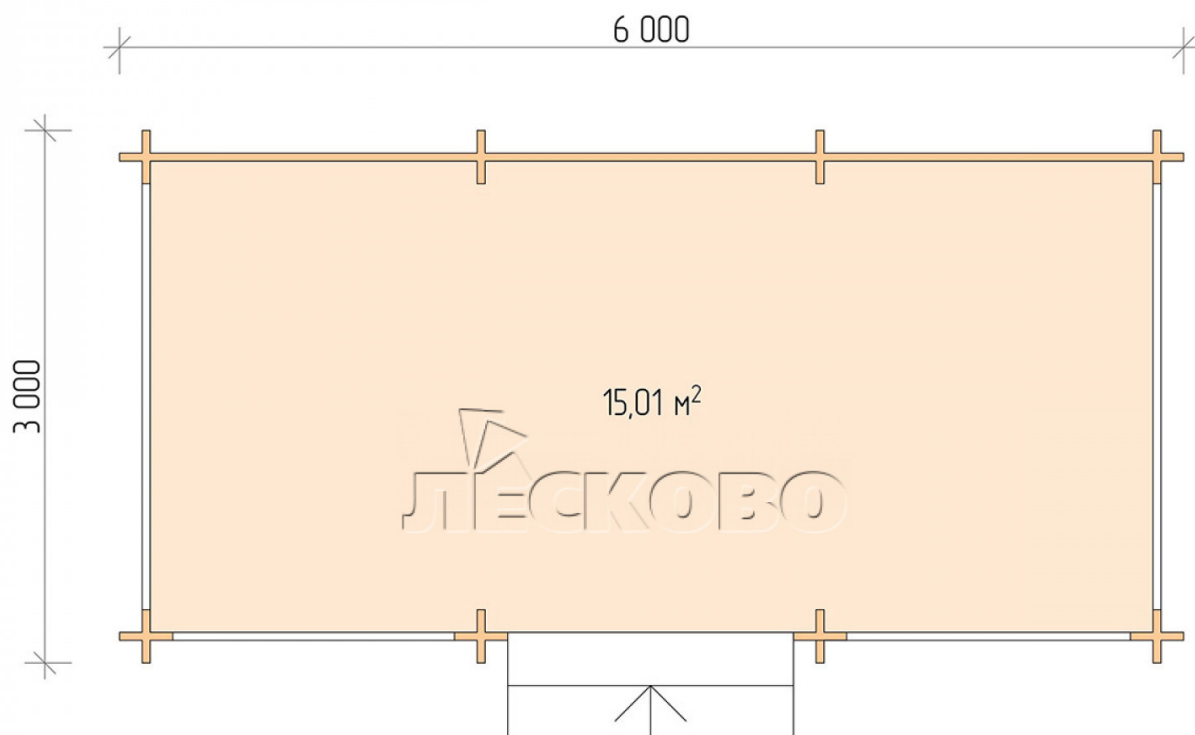

Veranda "B" series 3x6

Project Dimensions

3 × 6 / 15.4 m²

Full house set

2,325 €

Timber

45 MM

65 MM
+ 614 €

Project planning

Разрез

House Kit

- 1) Wall kit: mini-chamber drying chamber 44 × 145 mm with bowls for the project;
- 2) Logs, lower harness: board 45 × 145 mm chamber drying 10-12%;
- 3) Floors: floorboard 35 mm, chamber drying;
- 4) Ceiling: imitation of a bar 20 × 135 mm, chamber drying;
- 5) Platbands: dry planed board 20 × 100 mm;
- 6) Roof: shingles;
- 7) Skirting board 35 mm.