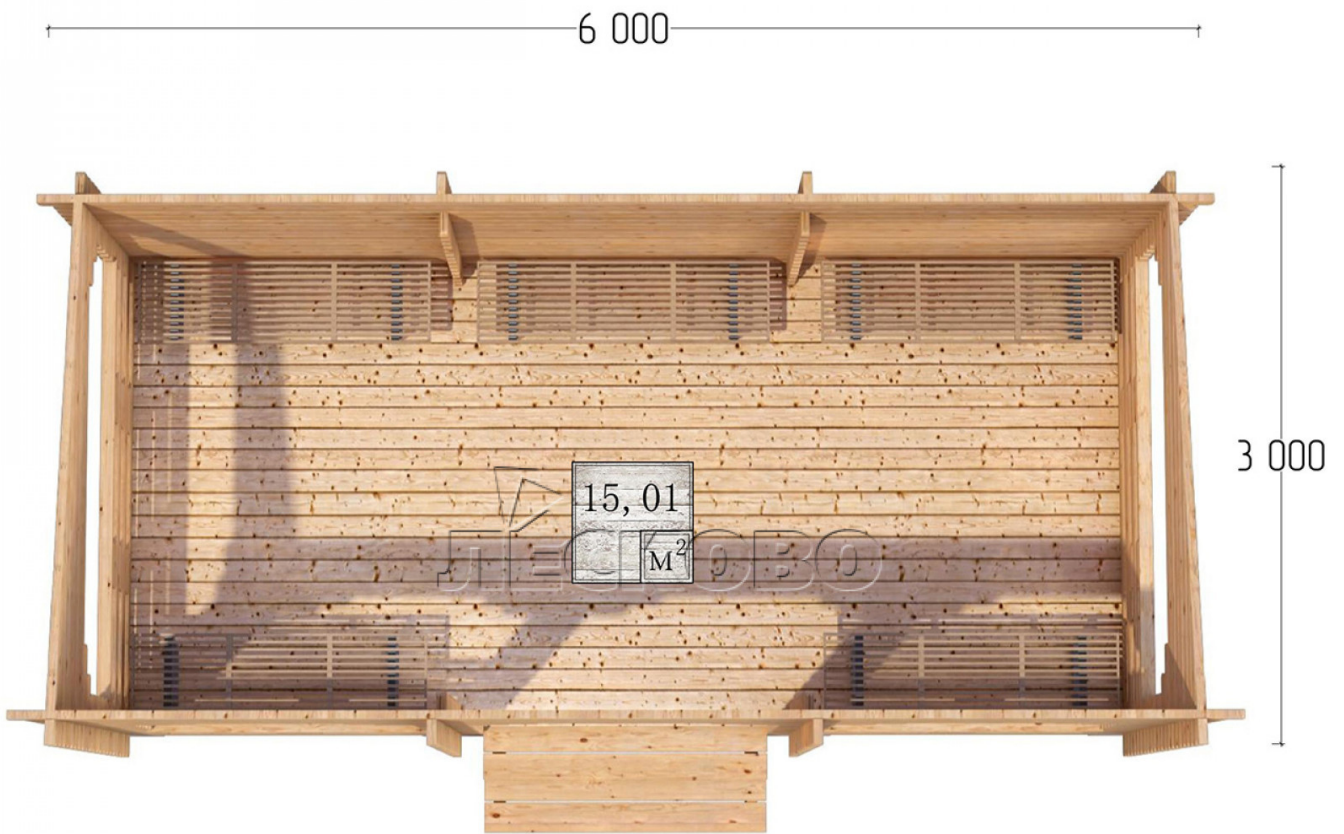

Veranda "B" series 3x6

Project Dimensions

3 × 6 / 15.4 m²

Full house set

2,325 €

Timber

45 MM

65 MM
+ 614 €

Project planning

Разрез

House Kit

- 1) Wall kit: mini-chamber drying chamber 44 × 145 mm with bowls for the project;
- 2) Logs, lower harness: board 45 × 145 mm chamber drying 10-12%;
- 3) Floors: floorboard 35 mm, chamber drying;
- 4) Ceiling: imitation of a bar 20 × 135 mm, chamber drying;
- 5) Platbands: dry planed board 20 × 100 mm;
- 6) Roof: shingles;
- 7) Skirting board 35 mm.