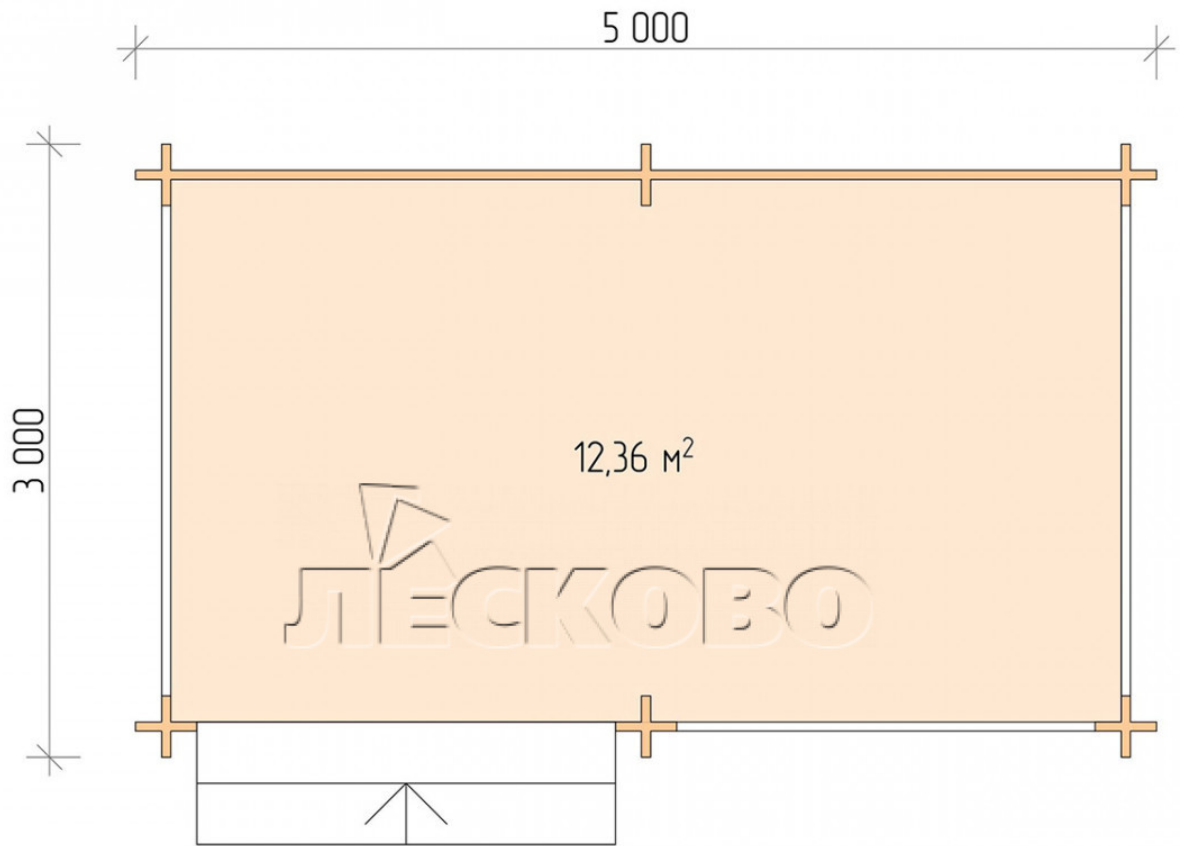

Veranda "B" series 3x5

Project Dimensions

3 × 5 / 12.7 m²

Full house set

1,916 €

Timber

45 MM

65 MM
+ 500 €

Project planning

5 000

3 000

12,36

M²

Разрез

House Kit

- 1) Wall kit: mini-chamber drying chamber 44 × 145 mm with bowls for the project;
- 2) Logs, lower harness: board 45 × 145 mm chamber drying 10-12%;
- 3) Floors: floorboard 35 mm, chamber drying;
- 4) Ceiling: imitation of a bar 20 × 135 mm, chamber drying;
- 5) Platbands: dry planed board 20 × 100 mm;
- 6) Roof: shingles;
- 7) Skirting board 35 mm.