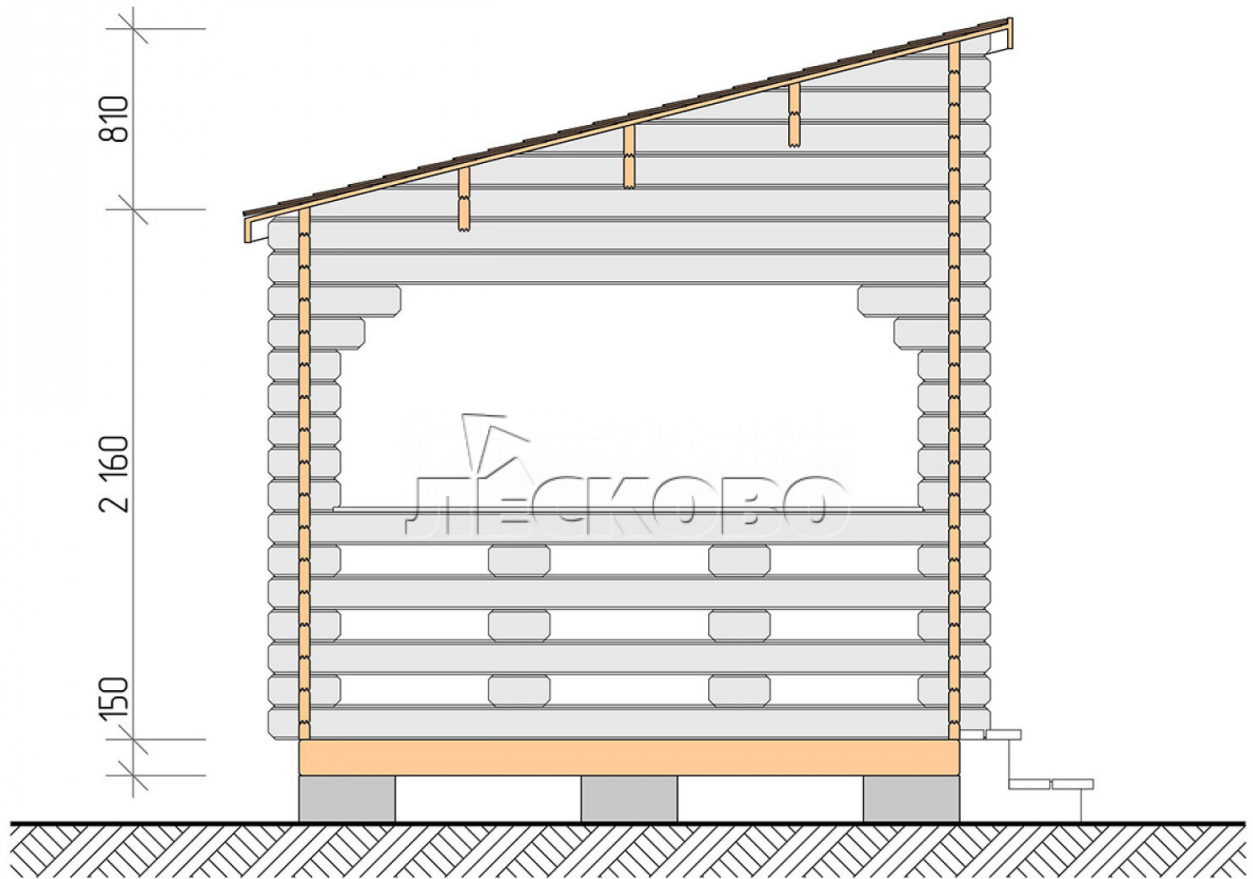

Veranda "B" series 3x5

Project Dimensions

3 × 5 / 12.7 m²

Full house set

1,916 €

Timber

45 MM

65 MM
+ 500 €

Project planning

5 000

3 000

12,36

M²

Разрез

House Kit

- 1) Wall kit: mini-chamber drying chamber 44 × 145 mm with bowls for the project;
- 2) Logs, lower harness: board 45 × 145 mm chamber drying 10-12%;
- 3) Floors: floorboard 35 mm, chamber drying;
- 4) Ceiling: imitation of a bar 20 × 135 mm, chamber drying;
- 5) Platbands: dry planed board 20 × 100 mm;
- 6) Roof: shingles;
- 7) Skirting board 35 mm.