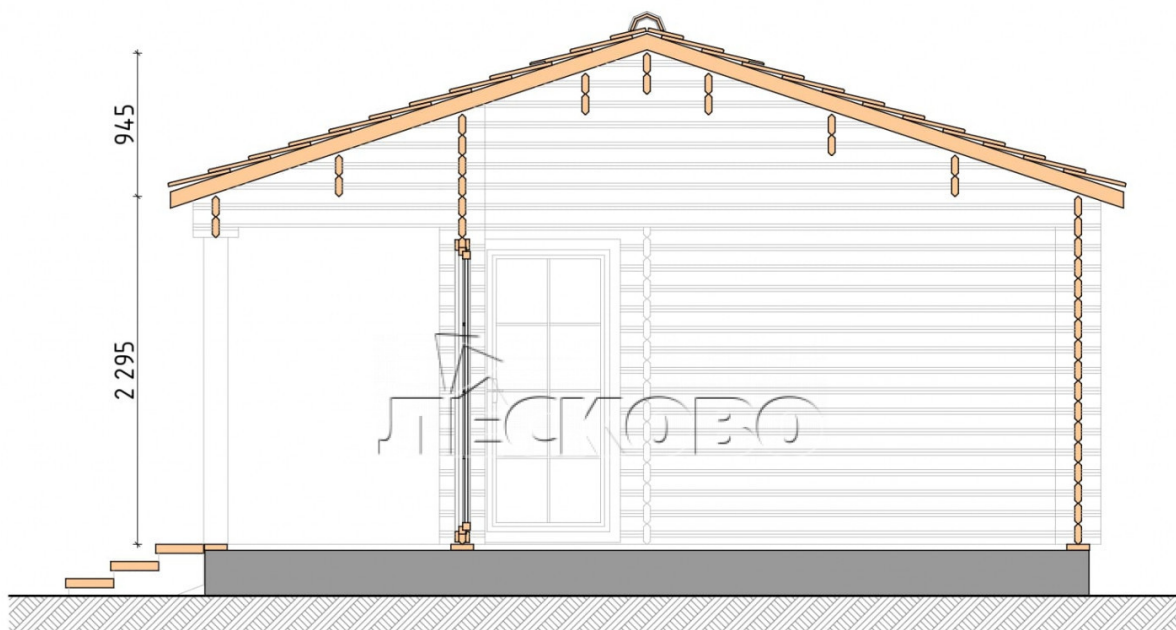

+7 (4942) 499-770

156014, г. Кострома, ул. Базовая, д. 8