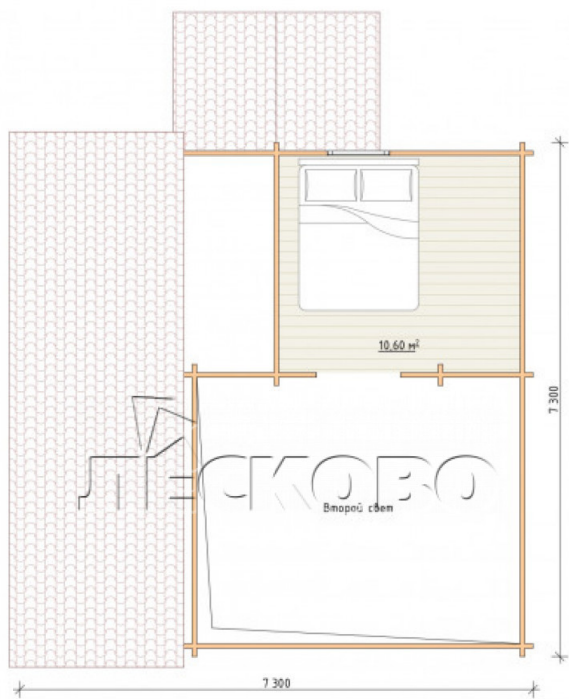

## Log Cabin "DG-45"

Project Dimensions

7.3 × 11 / 79 m<sup>2</sup>

Цена

**15,746 €**

## House Kit

- Wall kit: 44 × 145mm mini-chamber drying chamber with bowls for the project. The material of the tree is spruce, pine (GOST 8486). Humidity 12-14%. The height of the walls is 2.16 m;
- Logs, lower harness: board 45 × 145 mm chamber drying 12-16%;
- Floors: floorboard 35 mm, Chamber drying;

- Ceiling: imitation of a bar 20 × 135 mm, Chamber drying;
- Wooden windows, glass 4 mm, Single. Treatment with a colorless antiseptic. Hardware;

Window 0.84×1.885  
м.2 шт.

Window 0.87×1.17  
м.1 шт.

Window 1.34×1.17  
м.1 шт.

0.40×0.38 м.1 шт.

0.87×0.78 м.1 шт.

1.34×0.91 м.1 шт.

- Wooden doors;

4 шт.

0.84×1.885 м.  
glass.1 шт.

1.62×1.885 м.1 шт.

- 7. Platbands: dry planed board 20 × 100 mm;