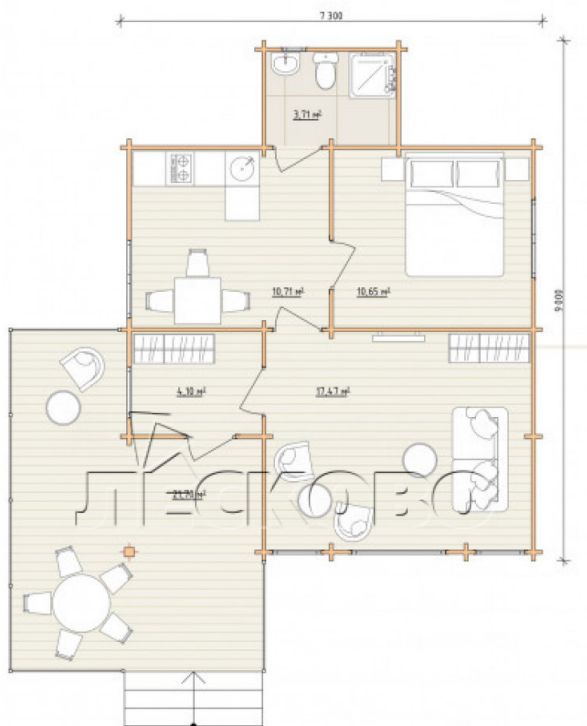

## Log Cabin "DG-45"

Project Dimensions

7.3 × 11 / 79 m<sup>2</sup>

Цена

**15,746 €**

## House Kit

- Wall kit: 44 × 145mm mini-chamber drying chamber with bowls for the project. The material of the tree is spruce, pine (GOST 8486). Humidity 12-14%. The height of the walls is 2.16 m;
- Logs, lower harness: board 45 × 145 mm chamber drying 12-16%;
- Floors: floorboard 35 mm, Chamber drying;

- Ceiling: imitation of a bar 20 × 135 mm, Chamber drying;
- Wooden windows, glass 4 mm, Single. Treatment with a colorless antiseptic. Hardware;

Window 0.84×1.885  
м.2 шт.

Window 0.87×1.17  
м.1 шт.

Window 1.34×1.17  
м.1 шт.