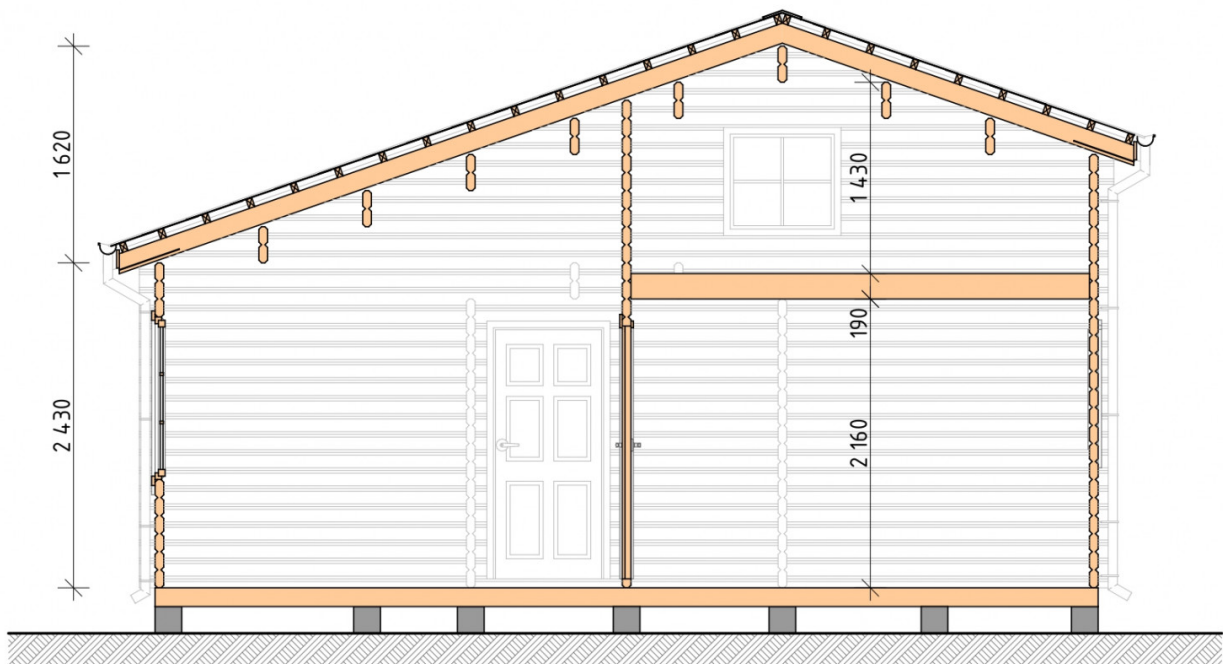

## Log Cabin "DG-45"

Project Dimensions

7.3 × 11 / 79 m<sup>2</sup>

Цена

**15,746 €**

## House Kit

- Wall kit: 44 × 145mm mini-chamber drying chamber with bowls for the project. The material of the tree is spruce, pine (GOST 8486). Humidity 12-14%. The height of the walls is 2.16 m;
- Logs, lower harness: board 45 × 145 mm chamber drying 12-16%;
- Floors: floorboard 35 mm, Chamber drying;

- Ceiling: imitation of a bar 20 × 135 mm, Chamber drying;
- Wooden windows, glass 4 mm, Single. Treatment with a colorless antiseptic. Hardware;

Window 0.84×1.885  
м.2 шт.

Window 0.87×1.17  
м.1 шт.

Window 1.34×1.17  
м.1 шт.