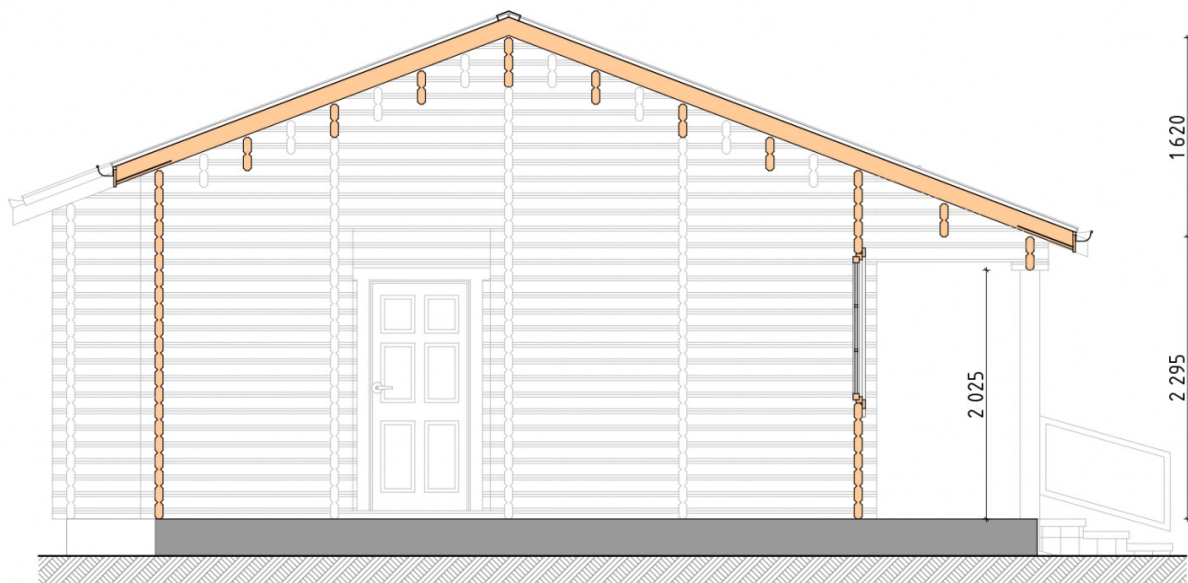

Log Cabin 2011

Project Dimensions

8 × 8.3 / 53.5 m²

Цена

14,357 €

Timber

45 mm

65 mm
+ 3,892 €

Assembling a house kit

No assembly required

Assembly required
+ 3,589 €

Project planning

House Kit

- Wall kit: 44 × 145mm mini-chamber drying chamber with bowls for the project. The material of the tree is spruce, pine (GOST 8486). Humidity 12-14%. The height of the walls is 2.16 m;
- Logs, lower harness: board 45 × 145 mm chamber drying 12-16%;
- Floors: floorboard 35 mm, Chamber drying;
- Ceiling: imitation of a bar 20 × 135 mm, Chamber drying;
- Wooden windows, glass 4 mm, Single. Treatment with a colorless antiseptic. Hardware;

Window 1.34×1.17 0.40×0.38 м.1 шт.
м.5 шт.

- Wooden doors;

4 шт.

Door 0.84×1.885 м.

Df.1 шт.

7. Platbands: dry planed board 20 × 100 mm;

8. Roof: shingles.

9. Skirting board 35 mm.