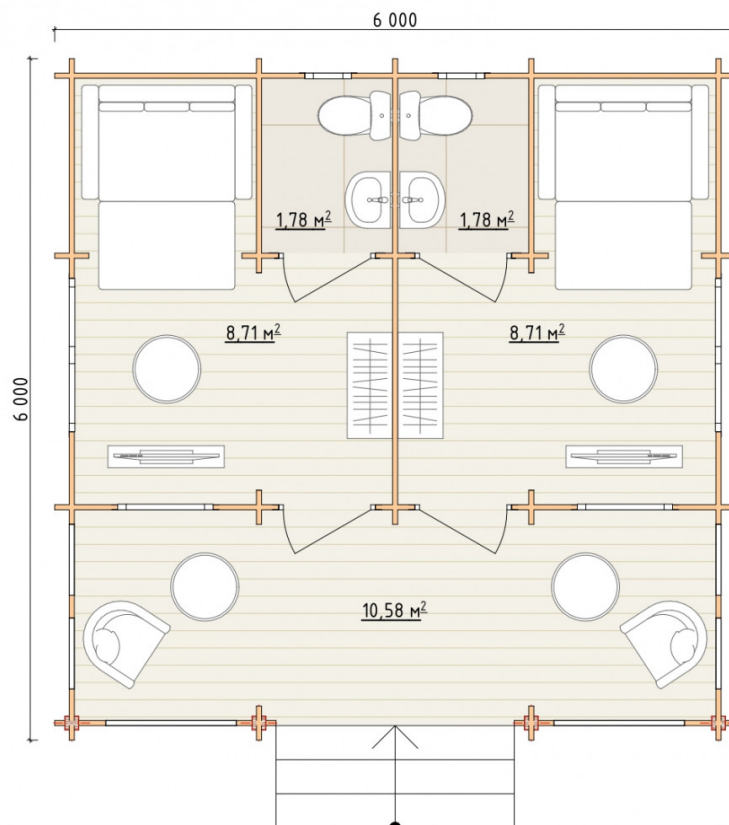

Log Cabin "DG-43"

Project Dimensions

6 × 6 / 31.6 m²

Цена

9,621 €

Timber

45 mm

65 mm
+ 2,533 €

Assembling a house kit

No assembly required

Assembly required
+ 2,405 €

Project planning

House Kit

- Wall kit: 44 × 145mm mini-chamber drying chamber with bowls for the project. The material of the tree is spruce, pine (GOST 8486). Humidity 12-14%. The height of the walls is 2.16 m;
- Logs, lower harness: board 45 × 145 mm chamber drying 12-16%;
- Floors: floorboard 35 mm, Chamber drying;
- Ceiling: imitation of a bar 20 × 135 mm, Chamber drying;
- Wooden windows, glass 4 mm, Single. Treatment with a colorless antiseptic. Hardware;

Window 0.84×1.885
м.2 шт.

0.40×0.38 м.2 шт.

1.34×0.91 м.2 шт.

- Wooden doors;

2 шт.

0.84×1.885 м.

glass.2 шт.

7. Platbands: dry planed board 20 × 100 mm;