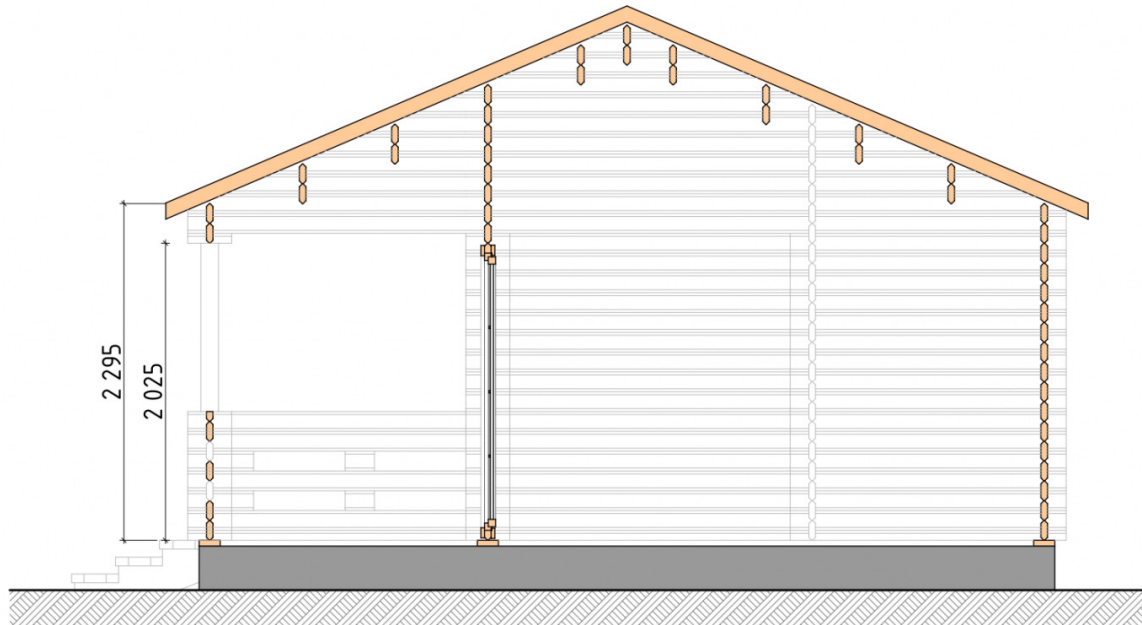

Log Cabin "DG-43"

Project Dimensions

6 × 6 / 31.6 m²

Цена

9,621 €

Timber

45 mm

65 mm
+ 2,533 €

Assembling a house kit

No assembly required

Assembly required
+ 2,405 €

Project planning

House Kit

- Wall kit: 44 × 145mm mini-chamber drying chamber with bowls for the project. The material of the tree is spruce, pine (GOST 8486). Humidity 12-14%. The height of the walls is 2.16 m;
- Logs, lower harness: board 45 × 145 mm chamber drying 12-16%;
- Floors: floorboard 35 mm, Chamber drying;
- Ceiling: imitation of a bar 20 × 135 mm, Chamber drying;
- Wooden windows, glass 4 mm, Single. Treatment with a colorless antiseptic. Hardware;

Window 0.84×1.885
м.2 шт.

0.40×0.38 м.2 шт.

1.34×0.91 м.2 шт.

- Wooden doors;

2 шт.

0.84×1.885 м.

glass.2 шт.

7. Platbands: dry planed board 20 × 100 mm;