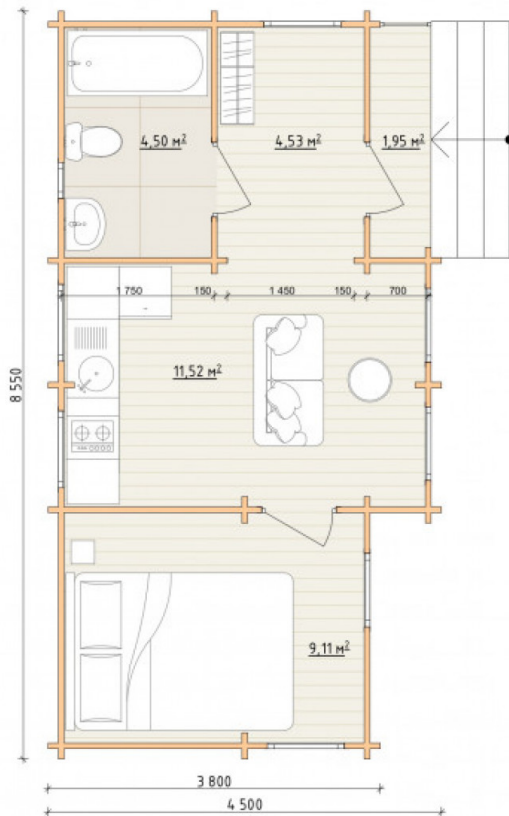

Log Cabin 2019

Project Dimensions

4.5 × 8.6 / 31.6 m²

Цена

9,540 €

Timber

45 mm

65 mm
+ 2,298 €

Assembling a house kit

No assembly required

Assembly required
+ 2,385 €

Project planning

House Kit

- Wall kit: 44 × 145mm mini-chamber drying chamber with bowls for the project. The material of the tree is spruce, pine (GOST 8486). Humidity 12-14%. The height of the walls is 2.16 m;
- Logs, lower harness: board 45 × 145 mm chamber drying 12-16%;
- Floors: floorboard 35 mm, Chamber drying;
- Ceiling: imitation of a bar 20 × 135 mm, Chamber drying;
- Wooden windows, glass 4 mm, Single. Treatment with a colorless antiseptic. Hardware;

Window 0.84×1.885
м.3 шт.

Window 0.87×1.17 0.40×0.38 м.1 шт.
м.2 шт.

0.87×0.78 м.4 шт.

- Wooden doors;

2 шт.

Door 0.84×1.885 м.

Лев.-Прав.1 шт.

7. Platbands: dry planed board 20 × 100 mm;