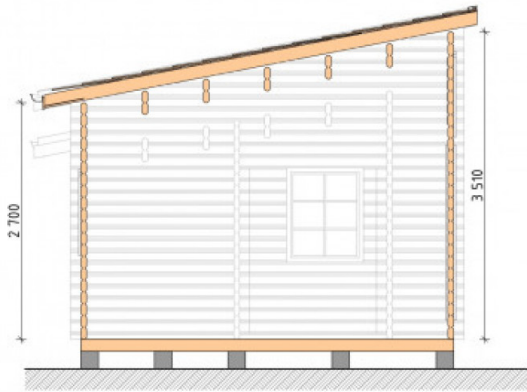

Log Cabin 2019

Project Dimensions

4.5 × 8.6 / 31.6 m²

Цена

9,540 €

Timber

45 mm

65 mm
+ 2,298 €

Assembling a house kit

No assembly required

Assembly required
+ 2,385 €

Project planning

House Kit

- Wall kit: 44 × 145mm mini-chamber drying chamber with bowls for the project. The material of the tree is spruce, pine (GOST 8486). Humidity 12-14%. The height of the walls is 2.16 m;
- Logs, lower harness: board 45 × 145 mm chamber drying 12-16%;
- Floors: floorboard 35 mm, Chamber drying;
- Ceiling: imitation of a bar 20 × 135 mm, Chamber drying;
- Wooden windows, glass 4 mm, Single. Treatment with a colorless antiseptic. Hardware;

Window 0.84×1.885
м.3 шт.

Window 0.87×1.17 0.40×0.38 м.1 шт.
м.2 шт.

0.87×0.78 м.4 шт.

- Wooden doors;

2 шт.

Door 0.84×1.885 м.

Лев.-Прав.1 шт.

7. Platbands: dry planed board 20 × 100 mm;