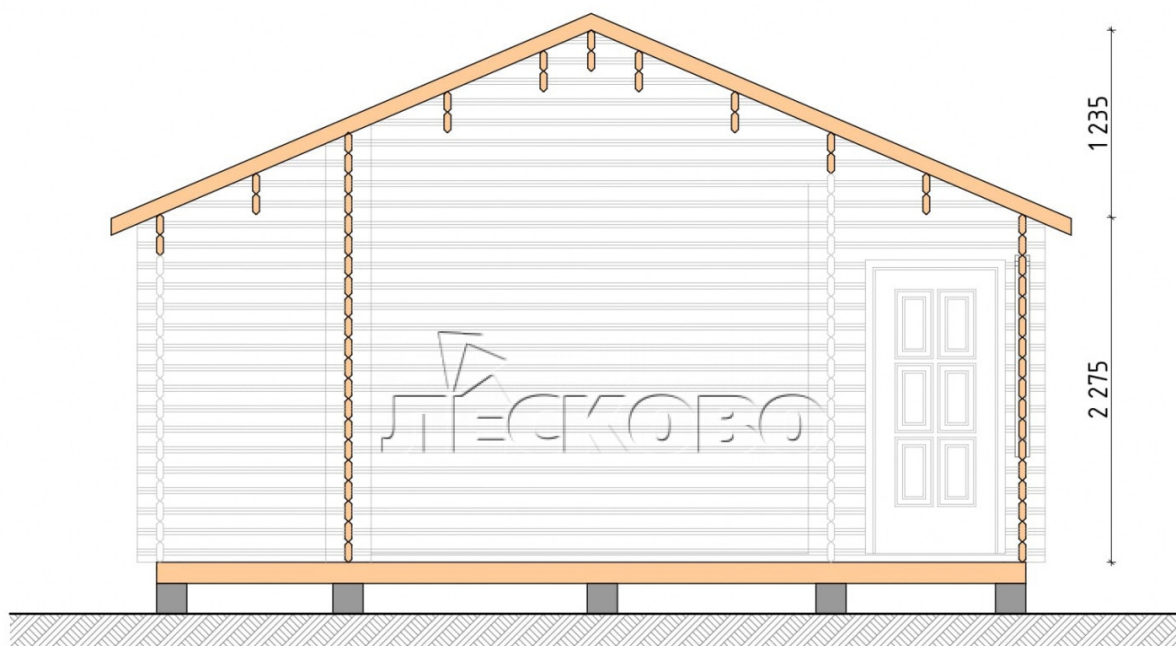

## Log Cabin "DG-04"

Project Dimensions

4.7 × 8.8 / 45 m<sup>2</sup>

Цена

**10,787 €**

## House Kit

- Wall kit: 44 × 145mm mini-chamber drying chamber with bowls for the project. The material of the tree is spruce, pine (GOST 8486). Humidity 12-14%. The height of the walls is 2.16 m;
- Logs, lower harness: board 45 × 145 mm chamber drying 12-16%;
- Floors: floorboard 35 mm, Chamber drying;
- Ceiling: imitation of a bar 20 × 135 mm, Chamber drying;
- Wooden windows, glass 4 mm, Single. Treatment with a colorless antiseptic. Hardware;