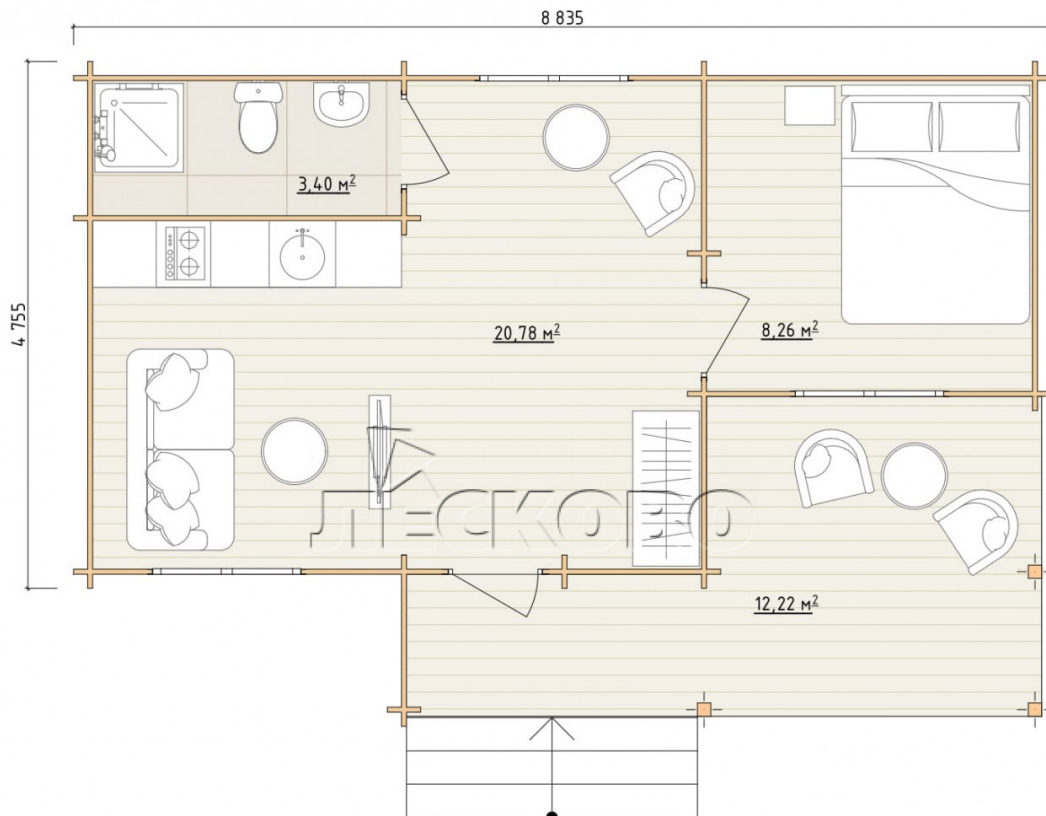

## Log Cabin "DG-04"

Project Dimensions

4.7 × 8.8 / 45 m<sup>2</sup>

Цена

**10,787 €**

## House Kit

- Wall kit: 44 × 145mm mini-chamber drying chamber with bowls for the project. The material of the tree is spruce, pine (GOST 8486). Humidity 12-14%. The height of the walls is 2.16 m;
- Logs, lower harness: board 45 × 145 mm chamber drying 12-16%;
- Floors: floorboard 35 mm, Chamber drying;
- Ceiling: imitation of a bar 20 × 135 mm, Chamber drying;
- Wooden windows, glass 4 mm, Single. Treatment with a colorless antiseptic. Hardware;

Window 1.34×1.17 0.40×0.38 м.1 шт.  
м.3 шт.

- Wooden doors;

2 шт.

0.84×1.885 м.

glass.1 шт.

7. Platbands: dry planed board 20 × 100 mm;

8. Roof: shingles.

9. Skirting board 35 mm.