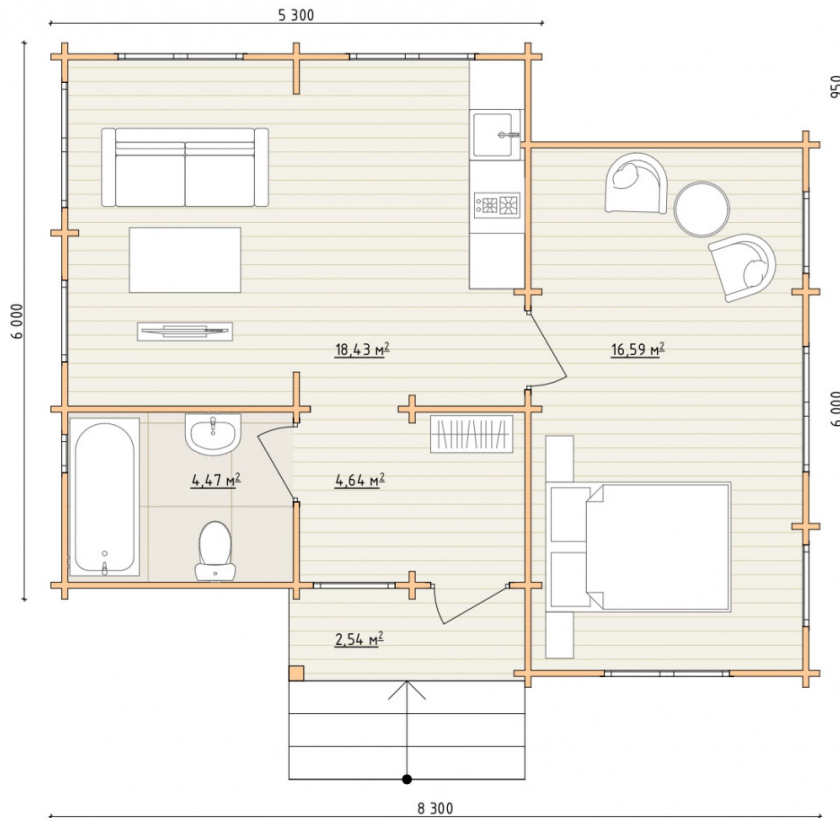

Log Cabin 2 et. 03

Project Dimensions

7 × 8.3 / 46.7 m²

Цена

13,661 €

Timber

45 mm

65 mm
+ 3,469 €

Assembling a house kit

No assembly required

Assembly required
+ 3,415 €

Project planning

House Kit

- Wall kit: 44 × 145mm mini-chamber drying chamber with bowls for the project. The material of the tree is spruce, pine (GOST 8486). Humidity 12-14%. The height of the walls is 2.16 m;
- Logs, lower harness: board 45 × 145 mm chamber drying 12-16%;
- Floors: floorboard 35 mm, Chamber drying;
- Ceiling: imitation of a bar 20 × 135 mm, Chamber drying;
- Wooden windows, glass 4 mm, Single. Treatment with a colorless antiseptic. Hardware;

Window 0.87×1.17
м.3 шт.

Window 1.34×1.17
м.5 шт.

0.40×0.38 м.1 шт.

0.42×1.885 м.2 шт.

0.87×0.78 м.1 шт.

- Wooden doors;

2 шт.

Door 0.84×1.885 м.