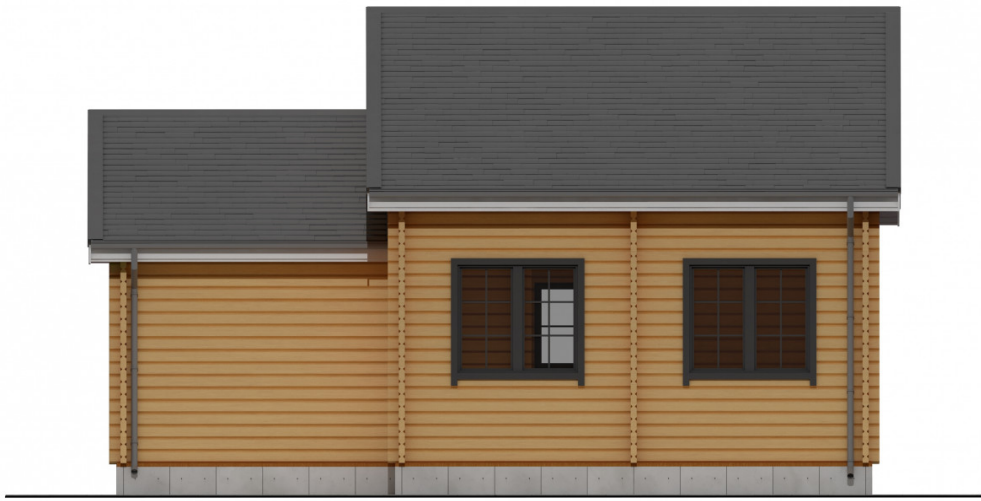

Log Cabin 2 et. 03

Project Dimensions

7 × 8.3 / 46.7 m²

Цена

13,661 €

Timber

45 mm

65 mm
+ 3,469 €

Assembling a house kit

No assembly required

Assembly required
+ 3,415 €

Project planning

House Kit

- Wall kit: 44 × 145mm mini-chamber drying chamber with bowls for the project. The material of the tree is spruce, pine (GOST 8486). Humidity 12-14%. The height of the walls is 2.16 m;
- Logs, lower harness: board 45 × 145 mm chamber drying 12-16%;
- Floors: floorboard 35 mm, Chamber drying;
- Ceiling: imitation of a bar 20 × 135 mm, Chamber drying;
- Wooden windows, glass 4 mm, Single. Treatment with a colorless antiseptic. Hardware;

Window 0.87×1.17
м.3 шт.

Window 1.34×1.17
м.5 шт.

0.40×0.38 м.1 шт.

0.42×1.885 м.2 шт.

0.87×0.78 м.1 шт.

- Wooden doors;

2 шт.

Door 0.84×1.885 м.