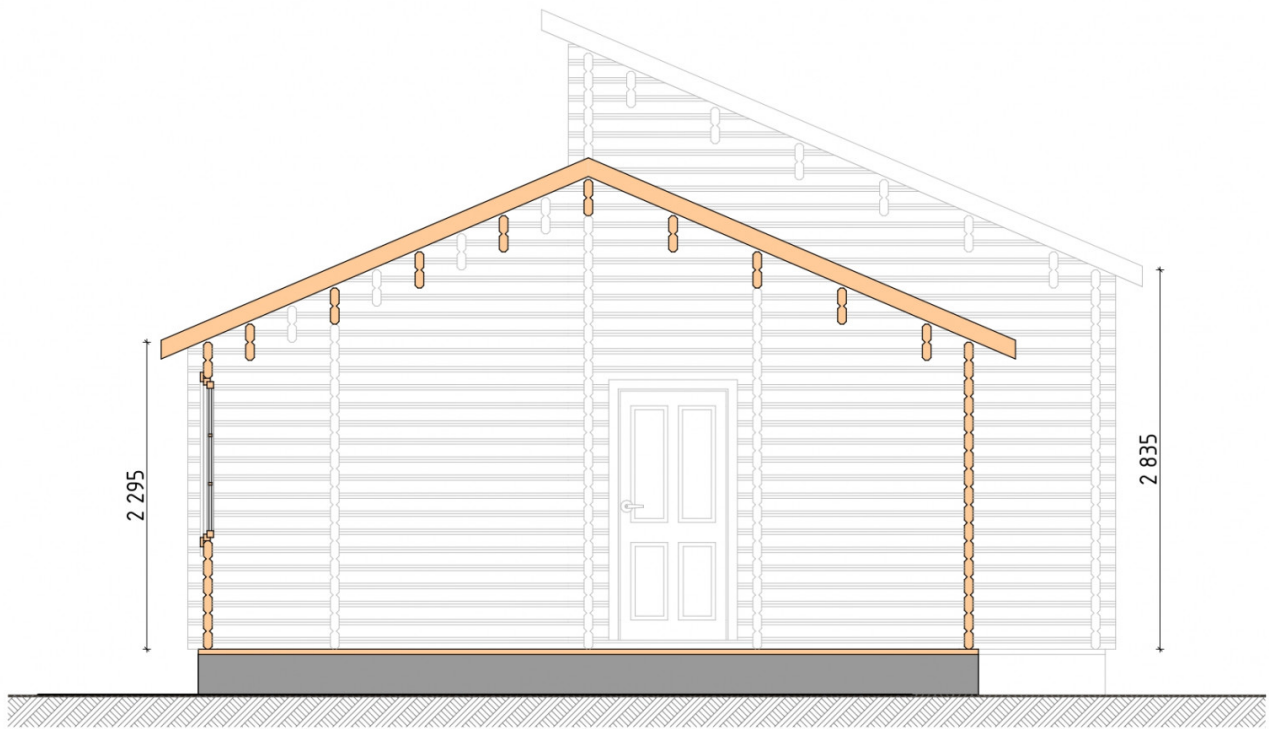

Log Cabin 2 et. 03

Project Dimensions

7 × 8.3 / 46.7 m²

Цена

13,661 €

Timber

45 mm

65 mm
+ 3,469 €

Assembling a house kit

No assembly required

Assembly required
+ 3,415 €

Project planning

House Kit

- Wall kit: 44 × 145mm mini-chamber drying chamber with bowls for the project. The material of the tree is spruce, pine (GOST 8486). Humidity 12-14%. The height of the walls is 2.16 m;
- Logs, lower harness: board 45 × 145 mm chamber drying 12-16%;
- Floors: floorboard 35 mm, Chamber drying;
- Ceiling: imitation of a bar 20 × 135 mm, Chamber drying;
- Wooden windows, glass 4 mm, Single. Treatment with a colorless antiseptic. Hardware;

Window 0.87×1.17
м.3 шт.

Window 1.34×1.17
м.5 шт.

0.40×0.38 м.1 шт.

0.42×1.885 м.2 шт.

0.87×0.78 м.1 шт.

- Wooden doors;

2 шт.

Door 0.84×1.885 м.