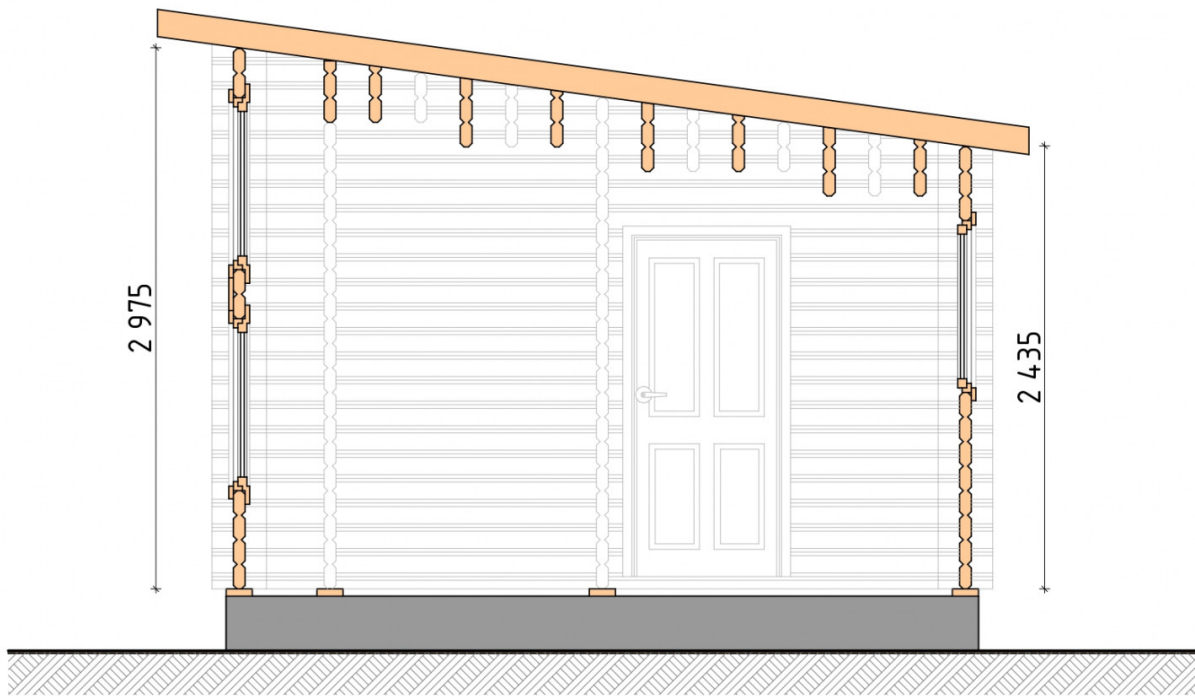

House Kit

- Wall kit: 44 × 145mm mini-chamber drying chamber with bowls for the project. The material of the tree is spruce, pine (GOST 8486). Humidity 12-14%. The height of the walls is 2.16 m;
- Logs, lower harness: board 45 × 145 mm chamber drying 12-16%;
- Floors: floorboard 35 mm, Chamber drying;
- Ceiling: imitation of a bar 20 × 135 mm, Chamber drying;
- Wooden windows, glass 4 mm, Single. Treatment with a colorless antiseptic. Hardware;

Window 1.34×1.17 0.40×0.38 м.1 шт. 1.34×0.91 м.6 шт.
м.2 шт.

- Wooden doors;