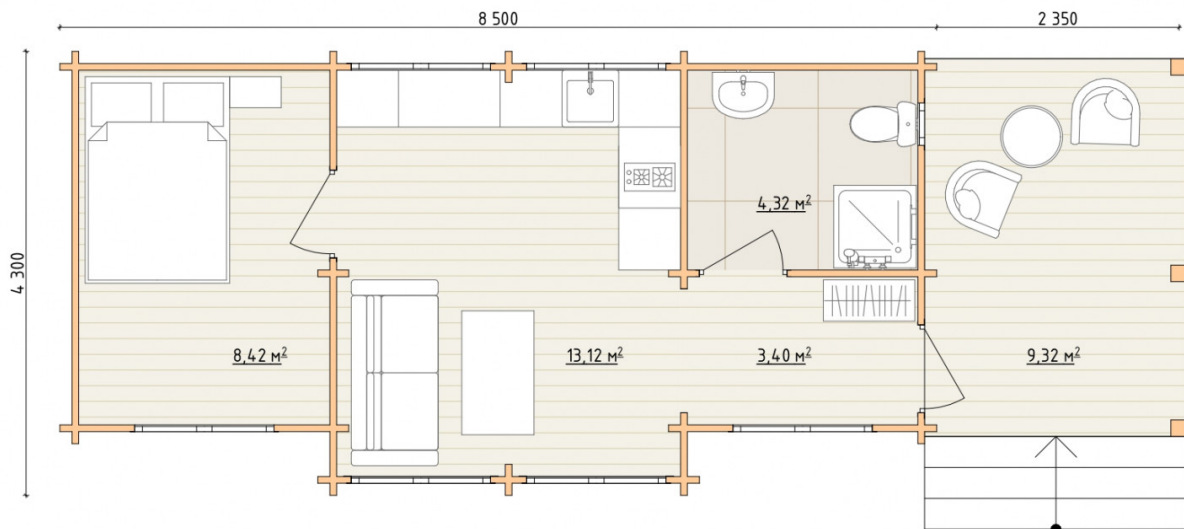

Project Dimensions

4.3 × 10.9 / 38.6 m²

Цена

10,649 €

Timber

45 mm

65 mm
+ 2,647 €

Assembling a house kit

No assembly required

Assembly required
+ 2,662 €

Project planning

House Kit

- Wall kit: 44 × 145mm mini-chamber drying chamber with bowls for the project. The material of the tree is spruce, pine (GOST 8486). Humidity 12-14%. The height of the walls is 2.16 m;
- Logs, lower harness: board 45 × 145 mm chamber drying 12-16%;
- Floors: floorboard 35 mm, Chamber drying;
- Ceiling: imitation of a bar 20 × 135 mm, Chamber drying;
- Wooden windows, glass 4 mm, Single. Treatment with a colorless antiseptic. Hardware;

Window 1.34×1.17 0.40×0.38 м.1 шт. 1.34×0.91 м.6 шт.
м.2 шт.

- Wooden doors;

2 шт.

Door 0.84×1.885 м.

Df.1 шт.

7. Platbands: dry planed board 20 × 100 mm;

8. Roof: shingles.

9. Skirting board 35 mm.