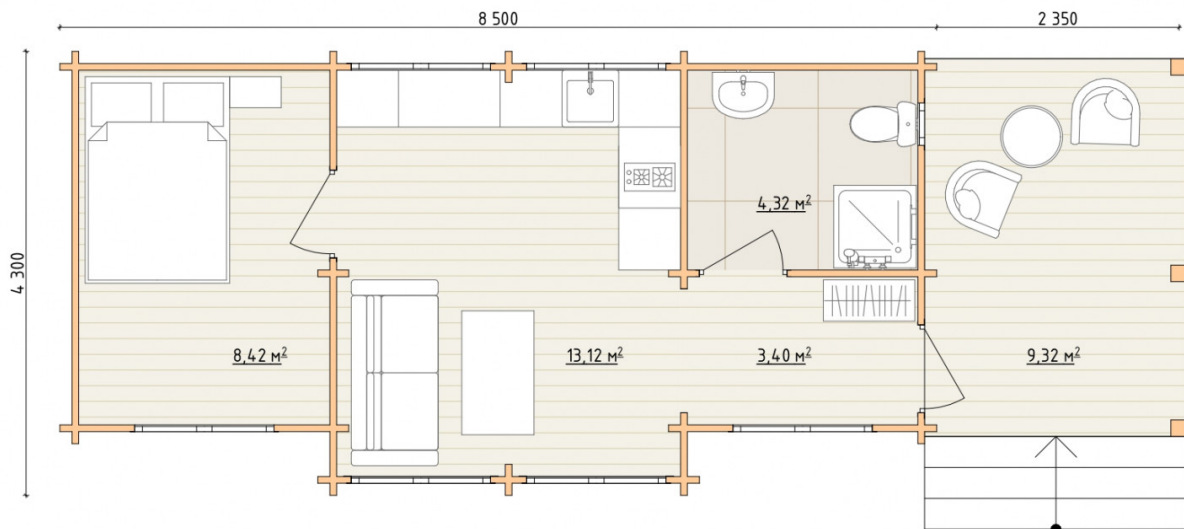

Project planning