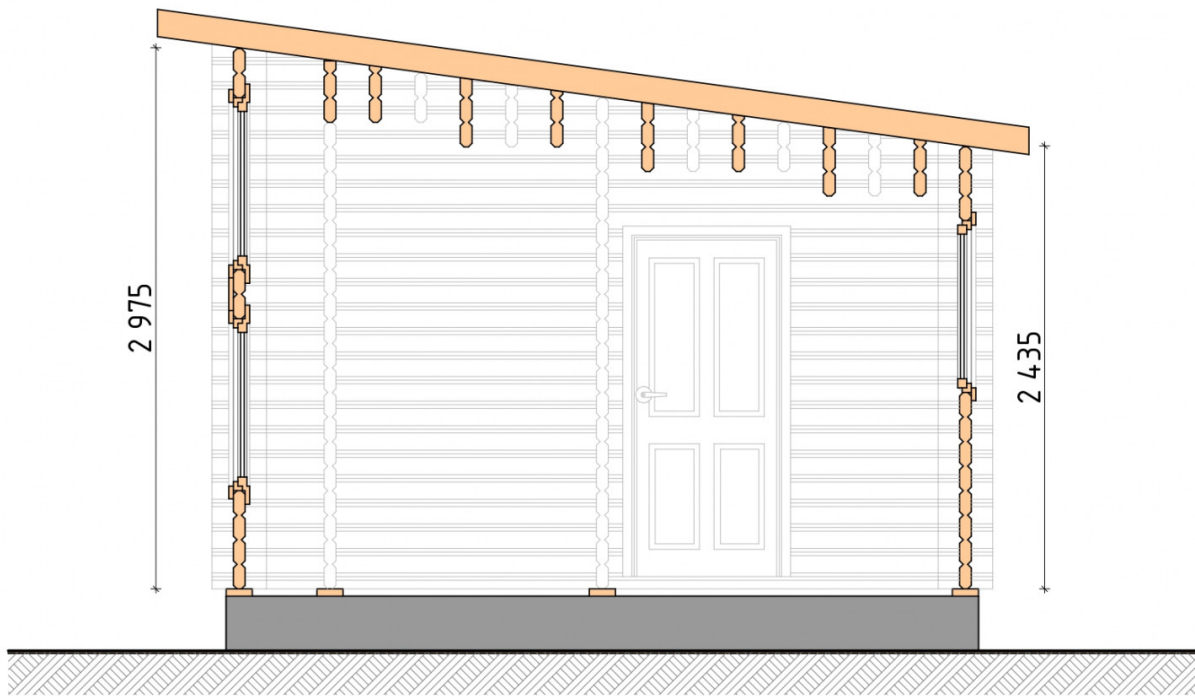

Project Dimensions

4.3 × 10.9 / 38.6 m²

Цена

10,649 €

Timber

45 mm

65 mm
+ 2,647 €

Assembling a house kit

No assembly required

Assembly required
+ 2,662 €

Project planning

House Kit

- Wall kit: 44 × 145mm mini-chamber drying chamber with bowls for the project. The material of the tree is spruce, pine (GOST 8486). Humidity 12-14%. The height of the walls is 2.16 m;
- Logs, lower harness: board 45 × 145 mm chamber drying 12-16%;
- Floors: floorboard 35 mm, Chamber drying;
- Ceiling: imitation of a bar 20 × 135 mm, Chamber drying;
- Wooden windows, glass 4 mm, Single. Treatment with a colorless antiseptic. Hardware;

Window 1.34×1.17 0.40×0.38 м.1 шт. 1.34×0.91 м.6 шт.
м.2 шт.

- Wooden doors;

2 шт.

Door 0.84×1.885 м.

Df.1 шт.

7. Platbands: dry planed board 20 × 100 mm;

8. Roof: shingles.

9. Skirting board 35 mm.