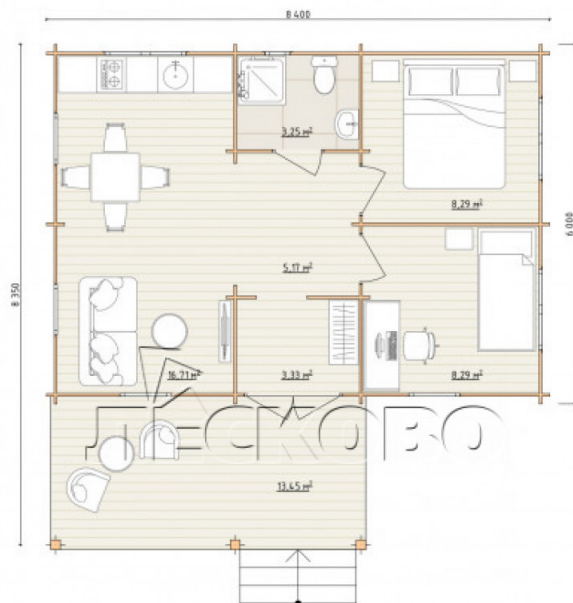

Project Dimensions

8.4 × 8.4 / 58.5 m²

Цена

12,782 €

Timber

45 mm

65 mm
+ 3,122 €

Assembling a house kit

No assembly required

Assembly required
+ 3,196 €

Project planning

House Kit

- Wall kit: 44 × 145mm mini-chamber drying chamber with bowls for the project. The material of the tree is spruce, pine (GOST 8486). Humidity 12-14%. The height of the walls is 2.16 m;
- Logs, lower harness: board 45 × 145 mm chamber drying 12-16%;
- Floors: floorboard 35 mm, Chamber drying;
- Ceiling: imitation of a bar 20 × 135 mm, Chamber drying;
- Wooden windows, glass 4 mm, Single. Treatment with a colorless antiseptic. Hardware;

Window 0.84×1.885
м.4 шт.

0.40×0.38 м.1 шт.

1.34×0.91 м.3 шт.

- Wooden doors;

3 шт.

1.62×1.885 м.1 шт.

7. Platbands: dry planed board 20 × 100 mm;

8. Roof: shingles.