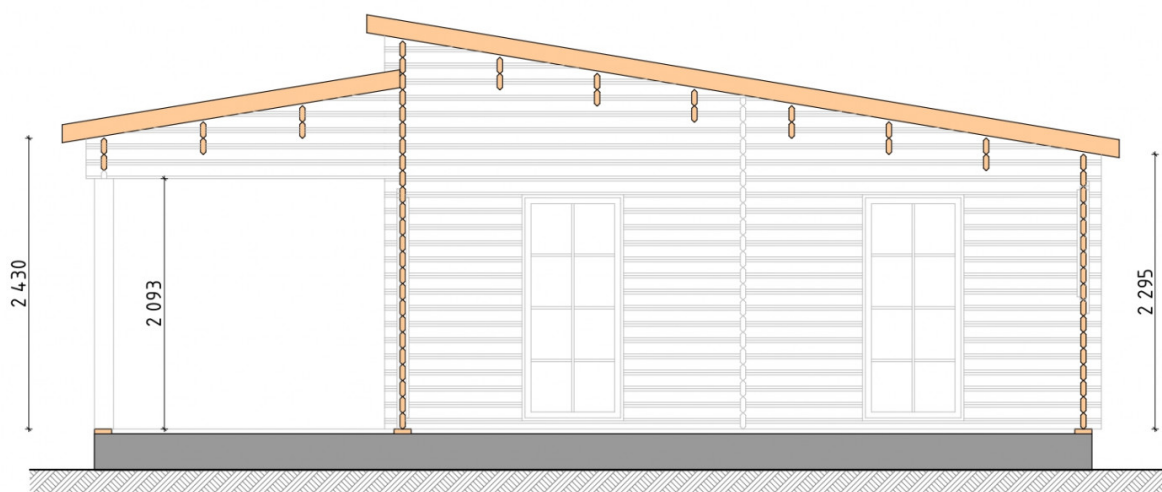

Project Dimensions

8.4 × 8.4 / 58.5 m²

Цена

12,782 €

Timber

45 mm

65 mm
+ 3,122 €

Assembling a house kit

No assembly required

Assembly required
+ 3,196 €

Project planning

House Kit

- Wall kit: 44 × 145mm mini-chamber drying chamber with bowls for the project. The material of the tree is spruce, pine (GOST 8486). Humidity 12-14%. The height of the walls is 2.16 m;
- Logs, lower harness: board 45 × 145 mm chamber drying 12-16%;
- Floors: floorboard 35 mm, Chamber drying;
- Ceiling: imitation of a bar 20 × 135 mm, Chamber drying;
- Wooden windows, glass 4 mm, Single. Treatment with a colorless antiseptic. Hardware;

Window 0.84×1.885
м.4 шт.

0.40×0.38 м.1 шт.

1.34×0.91 м.3 шт.

- Wooden doors;

3 шт.

1.62×1.885 м.1 шт.

7. Platbands: dry planed board 20 × 100 mm;

8. Roof: shingles.