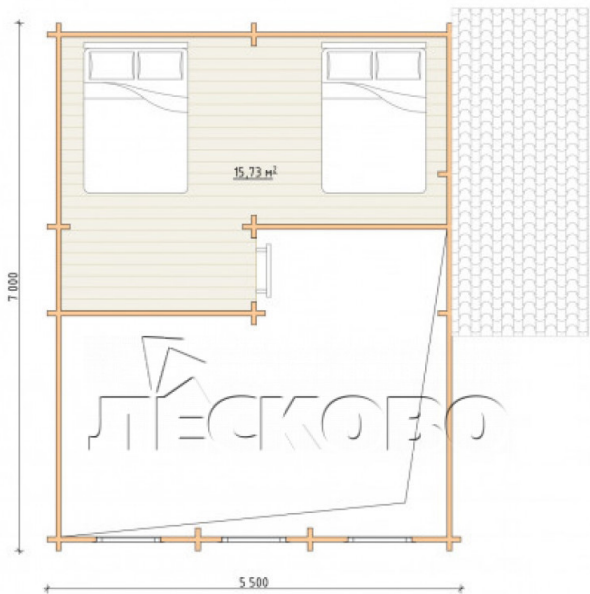

# House Kit

- Wall kit: 44 × 145mm mini-chamber drying chamber with bowls for the project. The material of the tree is spruce, pine (GOST 8486). Humidity 12-14%. The height of the walls is 2.16 m;
- Logs, lower harness: board 45 × 145 mm chamber drying 12-16%;
- Floors: floorboard 35 mm, Chamber drying;
- Ceiling: imitation of a bar 20 × 135 mm, Chamber drying;
- Wooden windows, glass 4 mm, Single. Treatment with a colorless antiseptic. Hardware;

Window 0.84×1.885  
м.2 шт.

Window 0.87×1.17 0.40×0.38 м.2 шт.  
м.2 шт.

0.87×0.78 м.3 шт.

1.34×0.91 м.1 шт.

- Wooden doors;

3 шт.

Door 0.84×1.885 м.  
Дf.1 шт.

Door 0.84×1.885 м.  
Лев.-Прав.1 шт.