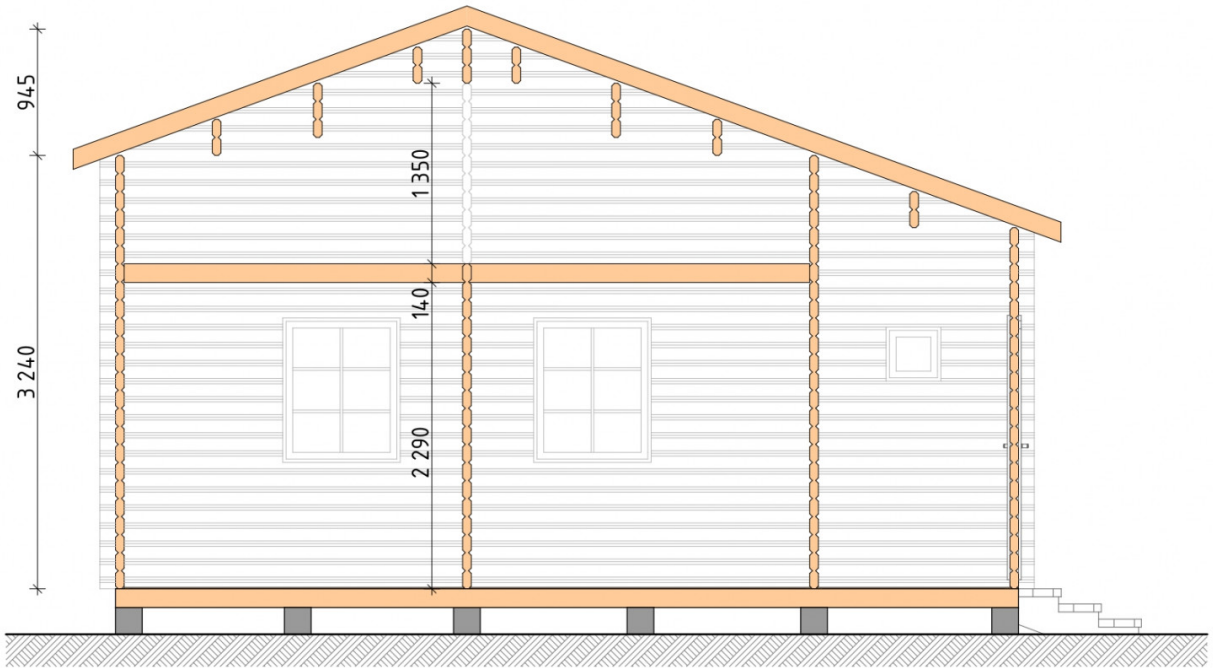

# House Kit

- Wall kit: 44 × 145mm mini-chamber drying chamber with bowls for the project. The material of the tree is spruce, pine (GOST 8486). Humidity 12-14%. The height of the walls is 2.16 m;
- Logs, lower harness: board 45 × 145 mm chamber drying 12-16%;
- Floors: floorboard 35 mm, Chamber drying;
- Ceiling: imitation of a bar 20 × 135 mm, Chamber drying;
- Wooden windows, glass 4 mm, Single. Treatment with a colorless antiseptic. Hardware;

Window 0.84×1.885  
м.2 шт.

Window 0.87×1.17 0.40×0.38 м.2 шт.  
м.2 шт.

0.87×0.78 м.3 шт.

1.34×0.91 м.1 шт.

- Wooden doors;

3 шт.

Door 0.84×1.885 м.  
Дf.1 шт.

Door 0.84×1.885 м.  
Лев.-Прав.1 шт.