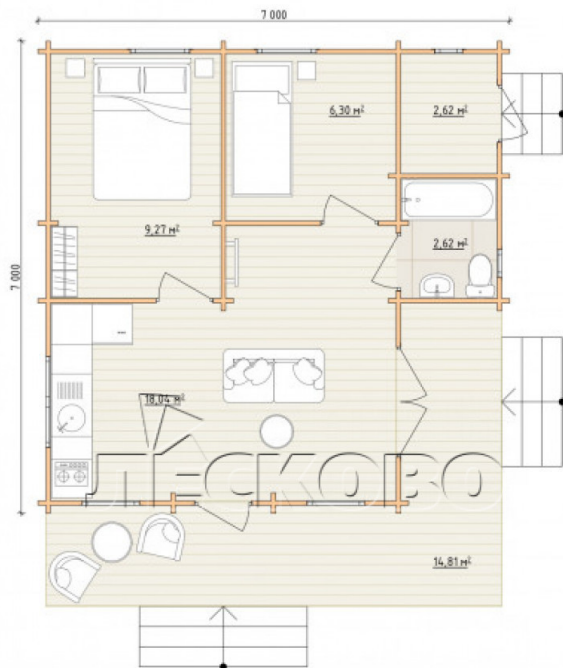

# House Kit

- Wall kit: 44 × 145mm mini-chamber drying chamber with bowls for the project. The material of the tree is spruce, pine (GOST 8486). Humidity 12-14%. The height of the walls is 2.16 m;
- Logs, lower harness: board 45 × 145 mm chamber drying 12-16%;
- Floors: floorboard 35 mm, Chamber drying;
- Ceiling: imitation of a bar 20 × 135 mm, Chamber drying;
- Wooden windows, glass 4 mm, Single. Treatment with a colorless antiseptic. Hardware;

Window 0.84×1.885  
м.2 шт.

Window 0.87×1.17 0.40×0.38 м.2 шт.  
м.2 шт.

0.87×0.78 м.3 шт.

1.34×0.91 м.1 шт.

- Wooden doors;

3 шт.

Door 0.84×1.885 м.  
Дf.1 шт.

Door 0.84×1.885 м.  
Лев.-Прав.1 шт.