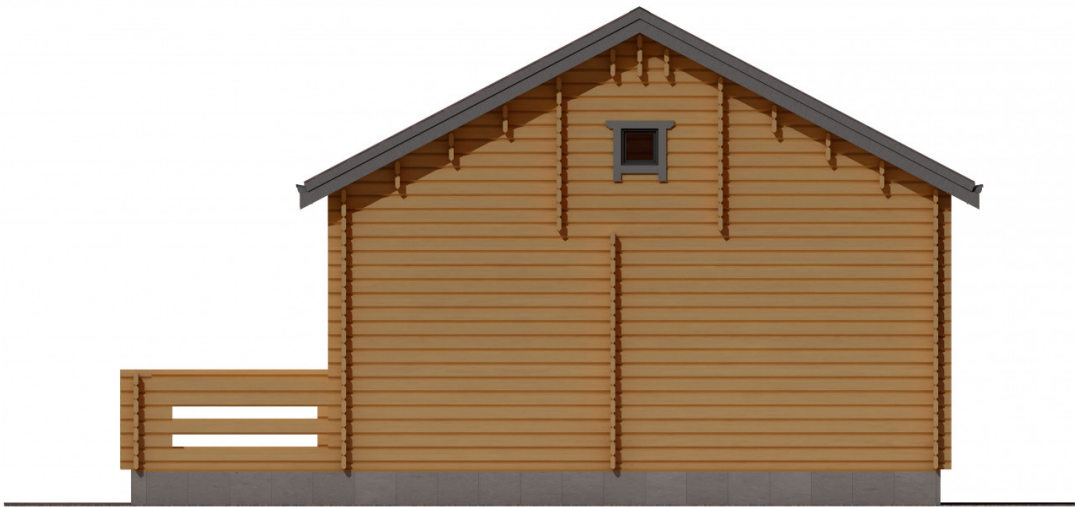

Log Cabin "DG-35"

Project Dimensions

8 × 8 / 71 m²

Цена

14,157 €

Timber

45 mm

65 mm
+ 3,776 €

Assembling a house kit

No assembly required

Assembly required
+ 3,539 €

Project planning

House Kit

- Wall kit: 44 × 145mm mini-chamber drying chamber with bowls for the project. The material of the tree is spruce, pine (GOST 8486). Humidity 12-14%. The height of the walls is 2.16 m;
- Logs, lower harness: board 45 × 145 mm chamber drying 12-16%;
- Floors: floorboard 35 mm, Chamber drying;

- Ceiling: imitation of a bar 20 × 135 mm, Chamber drying;
- Wooden windows, glass 4 mm, Single. Treatment with a colorless antiseptic. Hardware;

Window 0.87×1.17 м.3 шт. Window 1.34×1.17 м.3 шт. 0.40×0.38 м.1 шт.