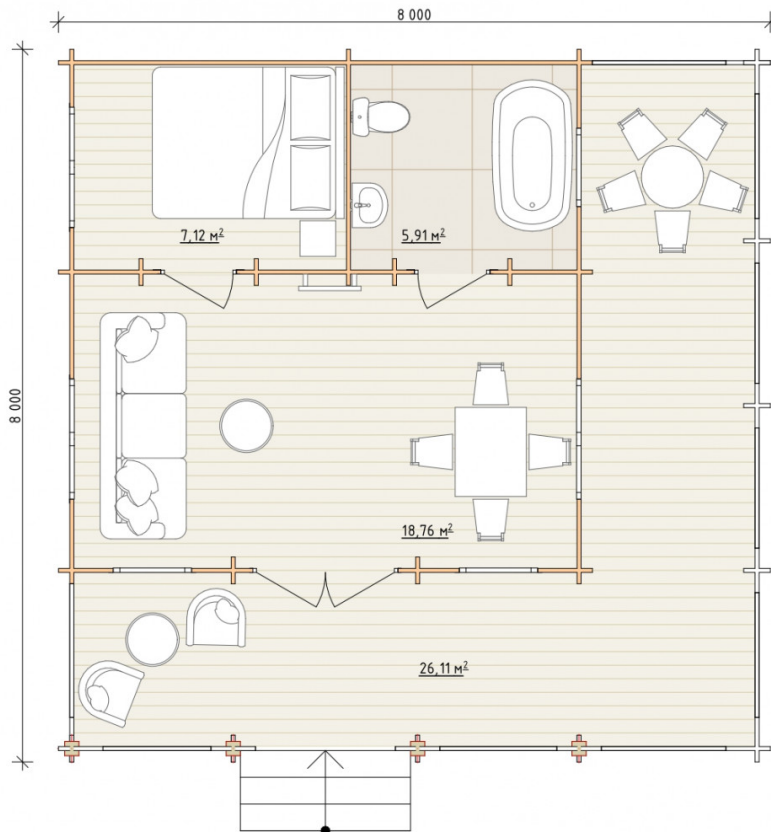

Log Cabin "DG-35"

Project Dimensions

8 × 8 / 71 m²

Цена

14,157 €

Timber

45 mm

65 mm
+ 3,776 €

Assembling a house kit

No assembly required

Assembly required
+ 3,539 €

Project planning

House Kit

- Wall kit: 44 × 145mm mini-chamber drying chamber with bowls for the project. The material of the tree is spruce, pine (GOST 8486). Humidity 12-14%. The height of the walls is 2.16 m;
- Logs, lower harness: board 45 × 145 mm chamber drying 12-16%;
- Floors: floorboard 35 mm, Chamber drying;

- Ceiling: imitation of a bar 20 × 135 mm, Chamber drying;
- Wooden windows, glass 4 mm, Single. Treatment with a colorless antiseptic. Hardware;

Window 0.87×1.17 м.3 шт. Window 1.34×1.17 м.3 шт. 0.40×0.38 м.1 шт.