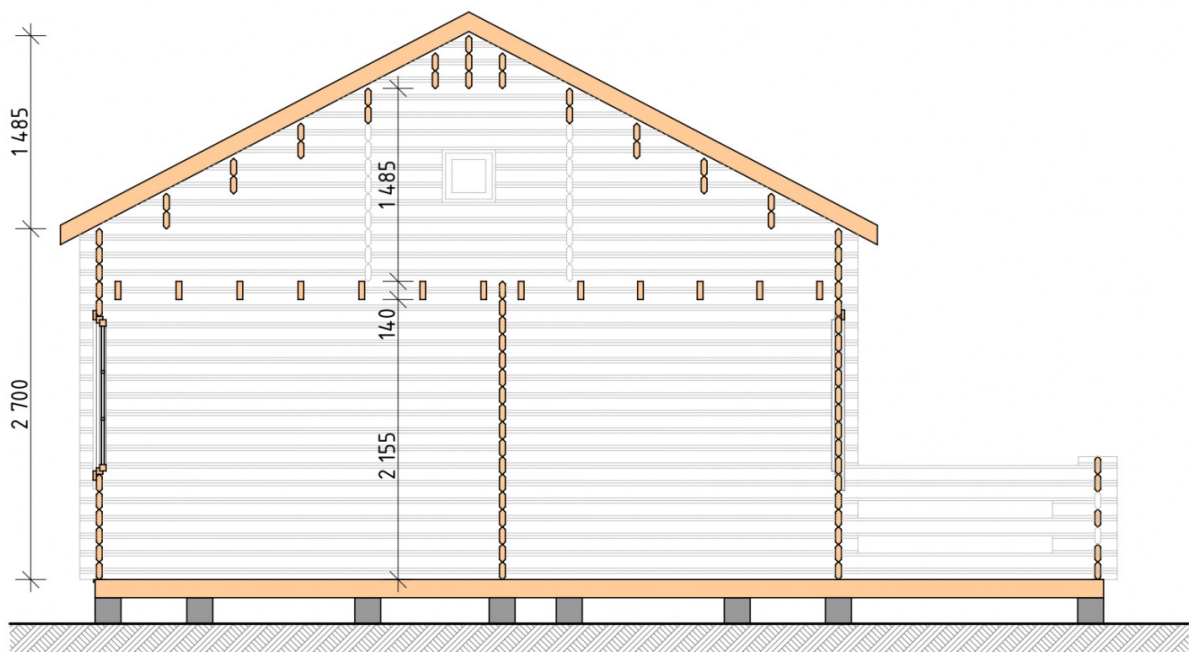

Log Cabin "DG-35"

Project Dimensions

8 × 8 / 71 m²

Цена

14,157 €

Timber

45 mm

65 mm
+ 3,776 €

Assembling a house kit

No assembly required

Assembly required
+ 3,539 €

Project planning

House Kit

- Wall kit: 44 × 145mm mini-chamber drying chamber with bowls for the project. The material of the tree is spruce, pine (GOST 8486). Humidity 12-14%. The height of the walls is 2.16 m;
- Logs, lower harness: board 45 × 145 mm chamber drying 12-16%;
- Floors: floorboard 35 mm, Chamber drying;

- Ceiling: imitation of a bar 20 × 135 mm, Chamber drying;
- Wooden windows, glass 4 mm, Single. Treatment with a colorless antiseptic. Hardware;

Window 0.87×1.17 м.3 шт. Window 1.34×1.17 м.3 шт. 0.40×0.38 м.1 шт.