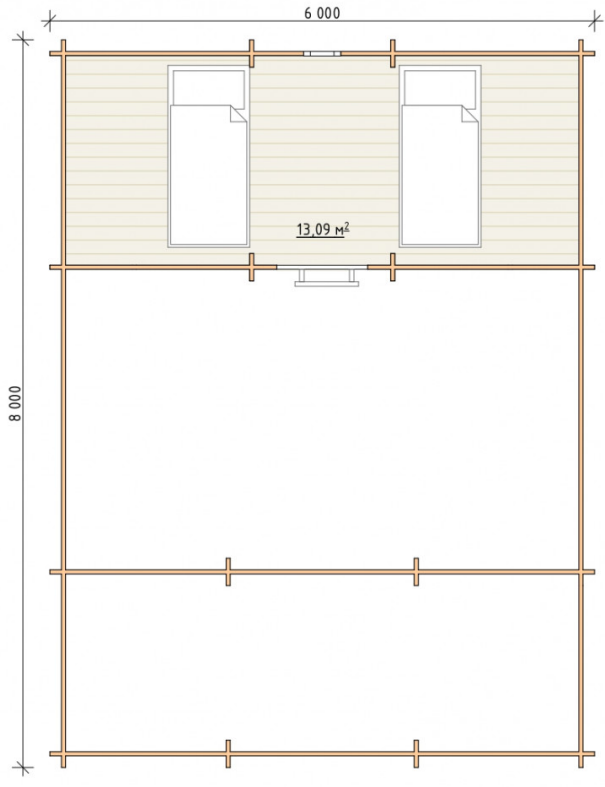

Log Cabin "DG-35"

Project Dimensions

8 × 8 / 71 m²

Цена

14,157 €

Timber

45 mm

65 mm
+ 3,776 €

Assembling a house kit

No assembly required

Assembly required
+ 3,539 €

Project planning

House Kit

- Wall kit: 44 × 145mm mini-chamber drying chamber with bowls for the project. The material of the tree is spruce, pine (GOST 8486). Humidity 12-14%. The height of the walls is 2.16 m;
- Logs, lower harness: board 45 × 145 mm chamber drying 12-16%;
- Floors: floorboard 35 mm, Chamber drying;

- Ceiling: imitation of a bar 20 × 135 mm, Chamber drying;
- Wooden windows, glass 4 mm, Single. Treatment with a colorless antiseptic. Hardware;

Window 0.87×1.17 м.3 шт. Window 1.34×1.17 м.3 шт. 0.40×0.38 м.1 шт.