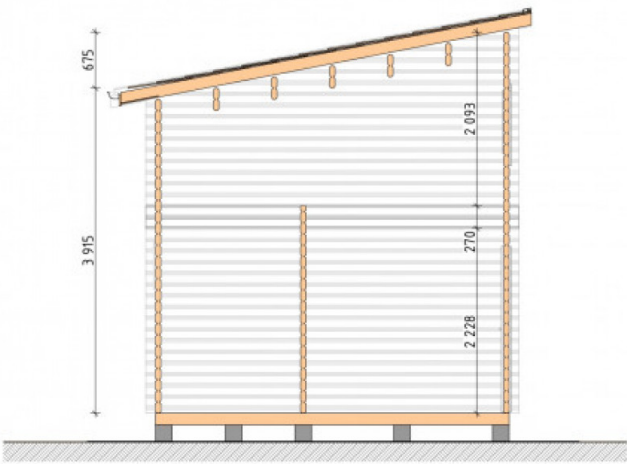

Log Cabin "DG-34"

Project Dimensions

4.5 × 8 / 40.3 m²

Цена

12,070 €

Timber

45 mm

65 mm
+ 3,275 €

Assembling a house kit

No assembly required

Assembly required
+ 3,017 €

Project planning

House Kit

- Wall kit: 44 × 145mm mini-chamber drying chamber with bowls for the project. The material of the tree is spruce, pine (GOST 8486). Humidity 12-14%. The height of the walls is 2.16 m;
- Logs, lower harness: board 45 × 145 mm chamber drying 12-16%;
- Floors: floorboard 35 mm, Chamber drying;
- Ceiling: imitation of a bar 20 × 135 mm, Chamber drying;
- Wooden windows, glass 4 mm, Single. Treatment with a colorless antiseptic. Hardware;

0.40×0.38 м.1 шт.

0.87×0.78 м.6 шт.

Window 0.84×1.885
м.4 шт.

- Wooden doors;

1 шт.

1.62×1.885 м.1 шт.

7. Platbands: dry planed board 20 × 100 mm;

8. Roof: shingles.