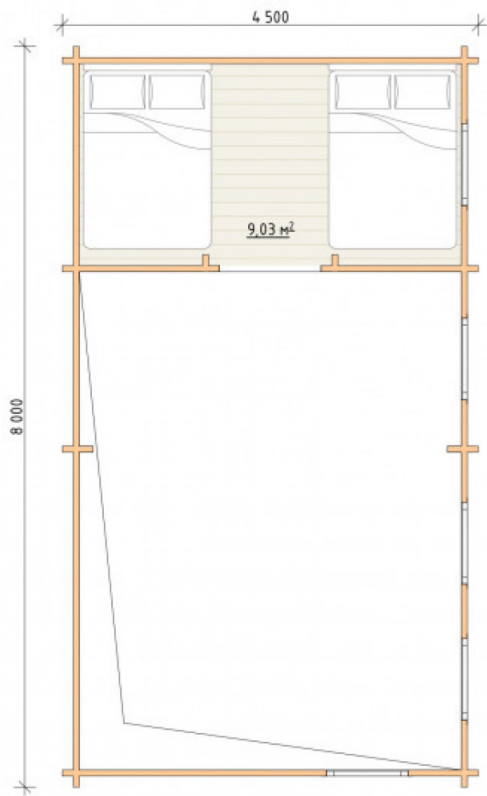

Log Cabin "DG-34"

Project Dimensions

4.5 × 8 / 40.3 m²

Цена

12,070 €

Timber

45 mm

65 mm
+ 3,275 €

Assembling a house kit

No assembly required

Assembly required
+ 3,017 €

Project planning

House Kit

- Wall kit: 44 × 145mm mini-chamber drying chamber with bowls for the project. The material of the tree is spruce, pine (GOST 8486). Humidity 12-14%. The height of the walls is 2.16 m;
- Logs, lower harness: board 45 × 145 mm chamber drying 12-16%;
- Floors: floorboard 35 mm, Chamber drying;
- Ceiling: imitation of a bar 20 × 135 mm, Chamber drying;
- Wooden windows, glass 4 mm, Single. Treatment with a colorless antiseptic. Hardware;

0.40×0.38 м.1 шт.

0.87×0.78 м.6 шт.

Window 0.84×1.885
м.4 шт.

- Wooden doors;

1 шт.

1.62×1.885 м.1 шт.

7. Platbands: dry planed board 20 × 100 mm;

8. Roof: shingles.