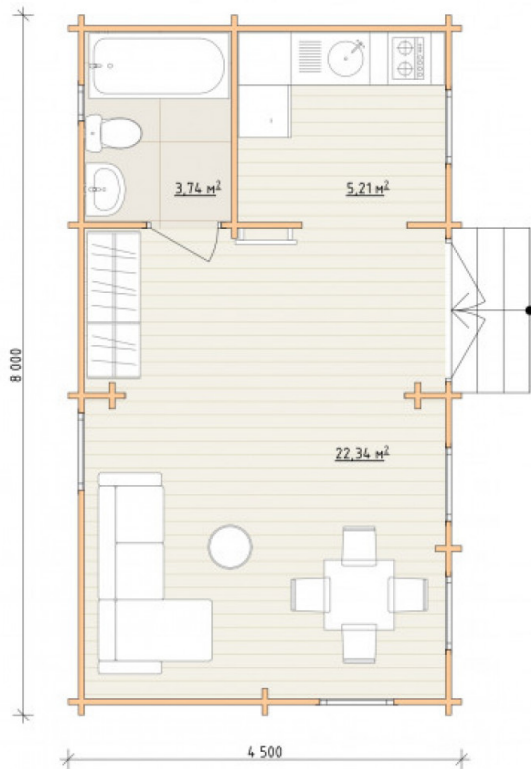

Log Cabin "DG-34"

Project Dimensions

4.5 × 8 / 40.3 m²

Цена

12,070 €

Timber

45 mm

65 mm
+ 3,275 €

Assembling a house kit

No assembly required

Assembly required
+ 3,017 €

Project planning

House Kit

- Wall kit: 44 × 145mm mini-chamber drying chamber with bowls for the project. The material of the tree is spruce, pine (GOST 8486). Humidity 12-14%. The height of the walls is 2.16 m;
- Logs, lower harness: board 45 × 145 mm chamber drying 12-16%;
- Floors: floorboard 35 mm, Chamber drying;
- Ceiling: imitation of a bar 20 × 135 mm, Chamber drying;
- Wooden windows, glass 4 mm, Single. Treatment with a colorless antiseptic. Hardware;

0.40×0.38 м.1 шт.

0.87×0.78 м.6 шт.

Window 0.84×1.885
м.4 шт.

- Wooden doors;

1 шт.

1.62×1.885 м.1 шт.

7. Platbands: dry planed board 20 × 100 mm;

8. Roof: shingles.