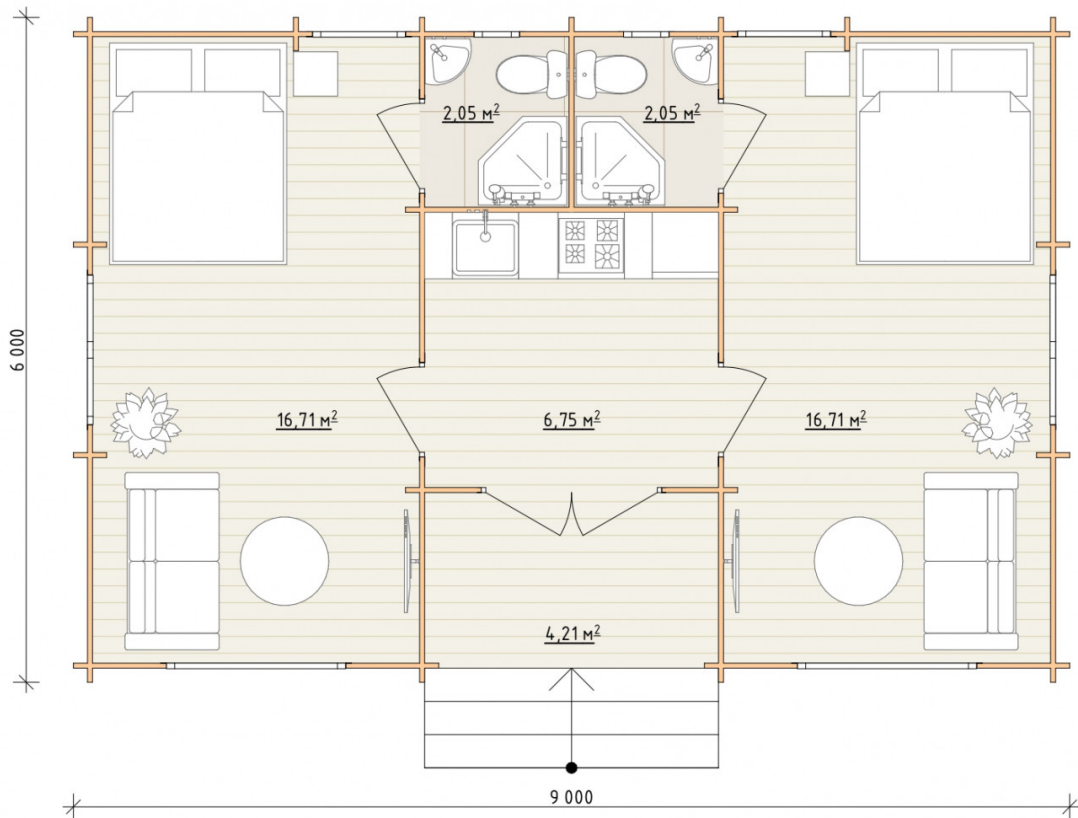

Log Cabin "DG-31"

Project Dimensions

6 × 9 / 48.5 m²

Цена

12,827 €

Timber

45 mm

65 mm
+ 3,006 €

Assembling a house kit

No assembly required

Assembly required
+ 3,207 €

Project planning

House Kit

- Wall kit: 44 × 145mm mini-chamber drying chamber with bowls for the project. The material of the tree is spruce, pine (GOST 8486). Humidity 12-14%. The height of the walls is 2.16 m;
- Logs, lower harness: board 45 × 145 mm chamber drying 12-16%;
- Floors: floorboard 35 mm, Chamber drying;
- Ceiling: imitation of a bar 20 × 135 mm, Chamber drying;
- Wooden windows, glass 4 mm, Single. Treatment with a colorless antiseptic. Hardware;

Window 0.84×1.885
м.2 шт.

Window 1.34×1.17
м.2 шт.

Window 1.62×1.885
м.2 шт.

0.40×0.38 м.2 шт.

- Wooden doors;

2 шт.

0.84×1.885 м.

glass.2 шт.