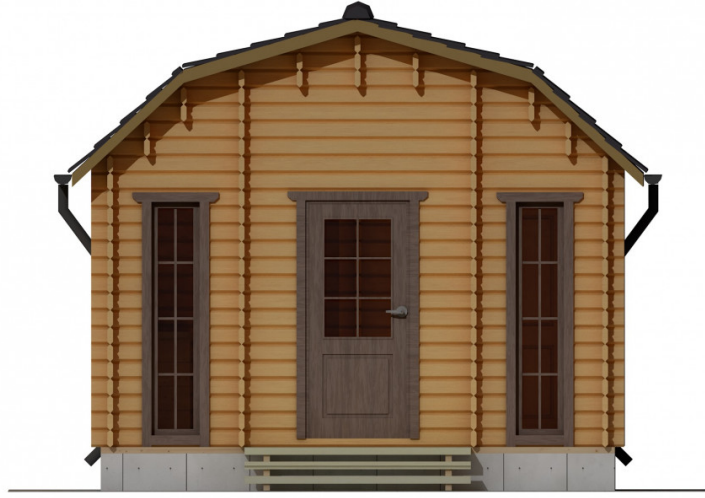

Log Cabin "DG-30"

Project Dimensions

4.2 × 5.2 / 18.6 m²

Цена

6,209 €

Timber

45 mm

65 mm
+ 1,642 €

Assembling a house kit

No assembly required

Assembly required
+ 1,552 €

Project planning

House Kit

- Wall kit: 44 × 145mm mini-chamber drying chamber with bowls for the project. The material of the tree is spruce, pine (GOST 8486). Humidity 12-14%. The height of the walls is 2.16 m;
- Logs, lower harness: board 45 × 145 mm chamber drying 12-16%;
- Floors: floorboard 35 mm, Chamber drying;
- Ceiling: imitation of a bar 20 × 135 mm, Chamber drying;
- Wooden windows, glass 4 mm, Single. Treatment with a colorless antiseptic. Hardware;