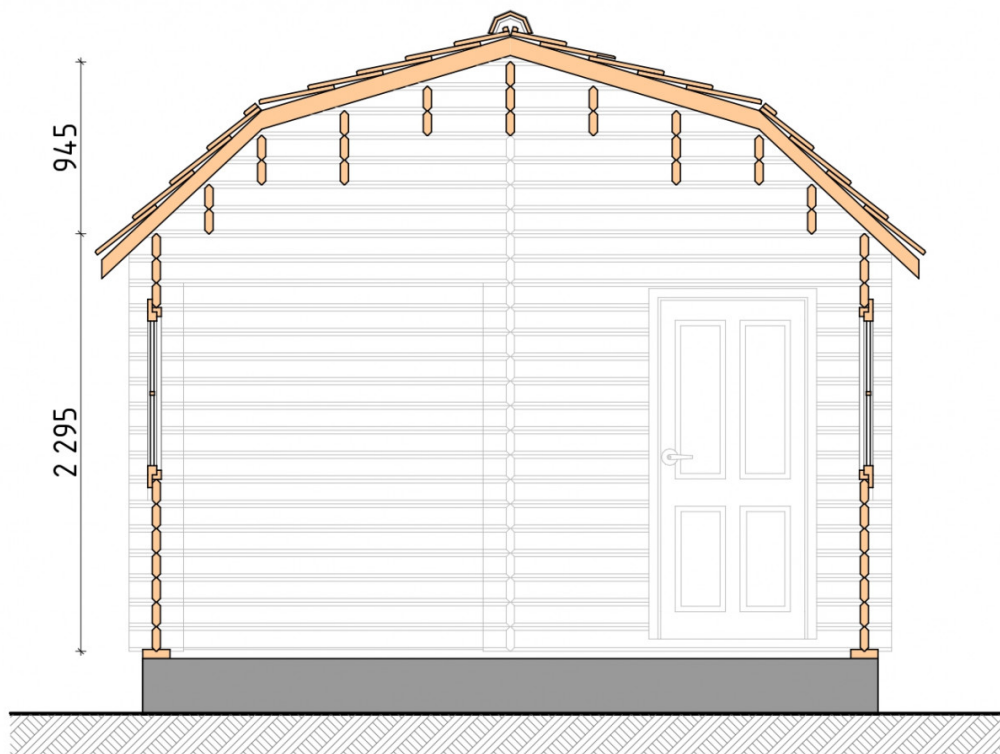

Log Cabin "DG-30"

Project Dimensions

4.2 × 5.2 / 18.6 m²

Цена

6,209 €

Timber

45 mm

65 mm
+ 1,642 €

Assembling a house kit

No assembly required

Assembly required
+ 1,552 €

Project planning

House Kit

- Wall kit: 44 × 145mm mini-chamber drying chamber with bowls for the project. The material of the tree is spruce, pine (GOST 8486). Humidity 12-14%. The height of the walls is 2.16 m;
- Logs, lower harness: board 45 × 145 mm chamber drying 12-16%;
- Floors: floorboard 35 mm, Chamber drying;
- Ceiling: imitation of a bar 20 × 135 mm, Chamber drying;
- Wooden windows, glass 4 mm, Single. Treatment with a colorless antiseptic. Hardware;

0.40×0.38 м.1 шт.

0.42×1.885 м.2 шт.

1.34×0.91 м.2 шт.

- Wooden doors;

1 шт.

0.84×1.885 м.

glass.1 шт.

7. Platbands: dry planed board 20 × 100 mm;