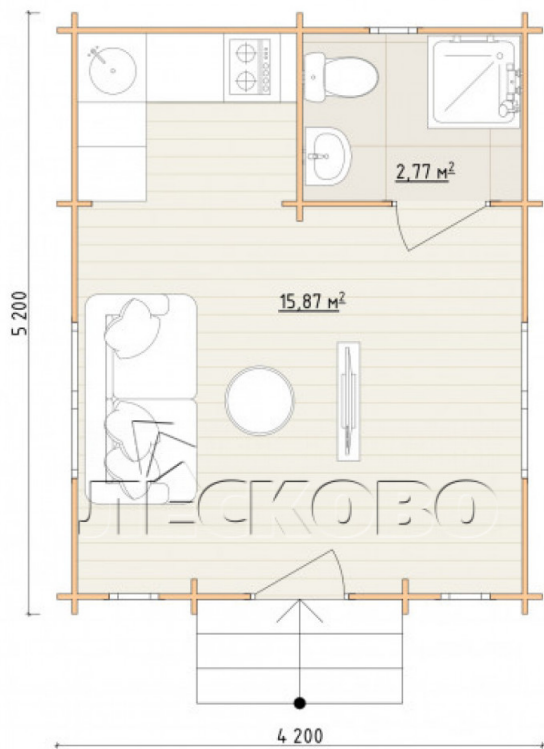

Log Cabin "DG-30"

Project Dimensions

4.2 × 5.2 / 18.6 m²

Цена

6,209 €

Timber

45 mm

65 mm
+ 1,642 €

Assembling a house kit

No assembly required

Assembly required
+ 1,552 €

Project planning

House Kit

- Wall kit: 44 × 145mm mini-chamber drying chamber with bowls for the project. The material of the tree is spruce, pine (GOST 8486). Humidity 12-14%. The height of the walls is 2.16 m;
- Logs, lower harness: board 45 × 145 mm chamber drying 12-16%;
- Floors: floorboard 35 mm, Chamber drying;
- Ceiling: imitation of a bar 20 × 135 mm, Chamber drying;
- Wooden windows, glass 4 mm, Single. Treatment with a colorless antiseptic. Hardware;

0.40×0.38 м.1 шт.

0.42×1.885 м.2 шт.

1.34×0.91 м.2 шт.

- Wooden doors;

1 шт.

0.84×1.885 м.

glass.1 шт.

7. Platbands: dry planed board 20 × 100 mm;