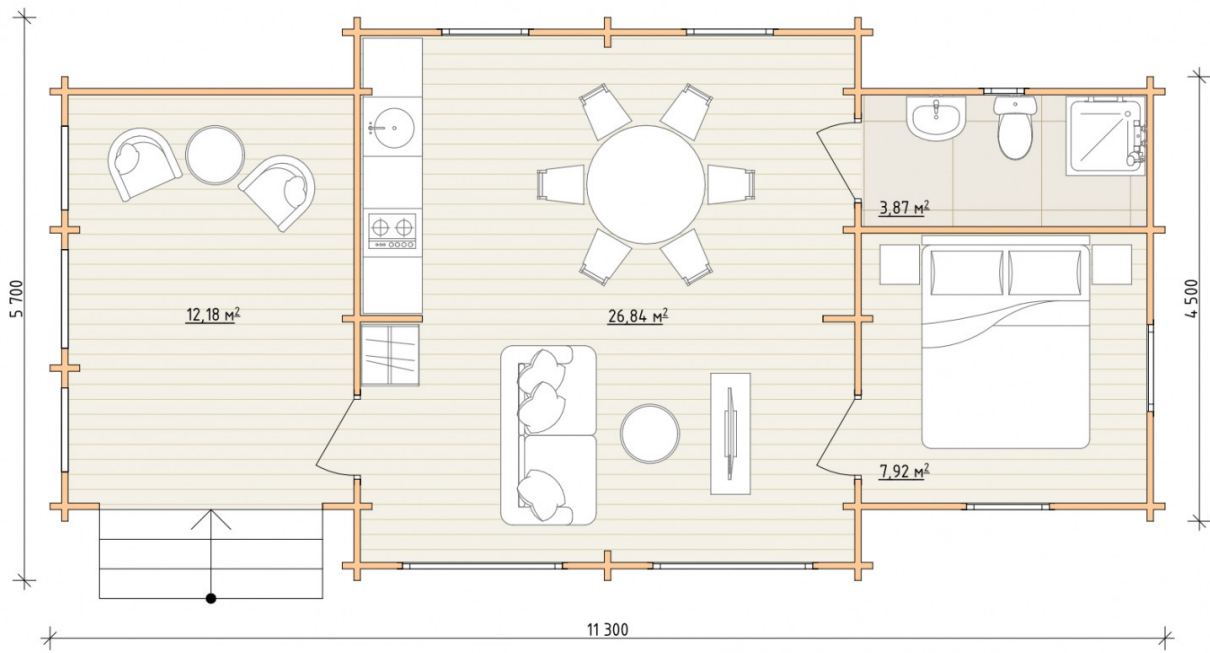

Log Cabin "DG-29"

Project Dimensions

5.7 × 11.3 / 51.4 m²

Цена

12,472 €

Timber

45 mm

65 mm
+ 3,324 €

Assembling a house kit

No assembly required

Assembly required
+ 3,118 €

Project planning

House Kit

- Wall kit: 44 × 145mm mini-chamber drying chamber with bowls for the project. The material of the tree is spruce, pine (GOST 8486). Humidity 12-14%. The height of the walls is 2.16 m;
- Logs, lower harness: board 45 × 145 mm chamber drying 12-16%;
- Floors: floorboard 35 mm, Chamber drying;
- Ceiling: imitation of a bar 20 × 135 mm, Chamber drying;
- Wooden windows, glass 4 mm, Single. Treatment with a colorless antiseptic. Hardware;

Window 0.84×1.885
м.1 шт.

Window 1.62×1.885
м.2 шт.

0.40×0.38 м.1 шт.

0.87×0.78 м.3 шт.

- Wooden doors;

2 шт.

0.84×1.885 м.

glass.1 шт.