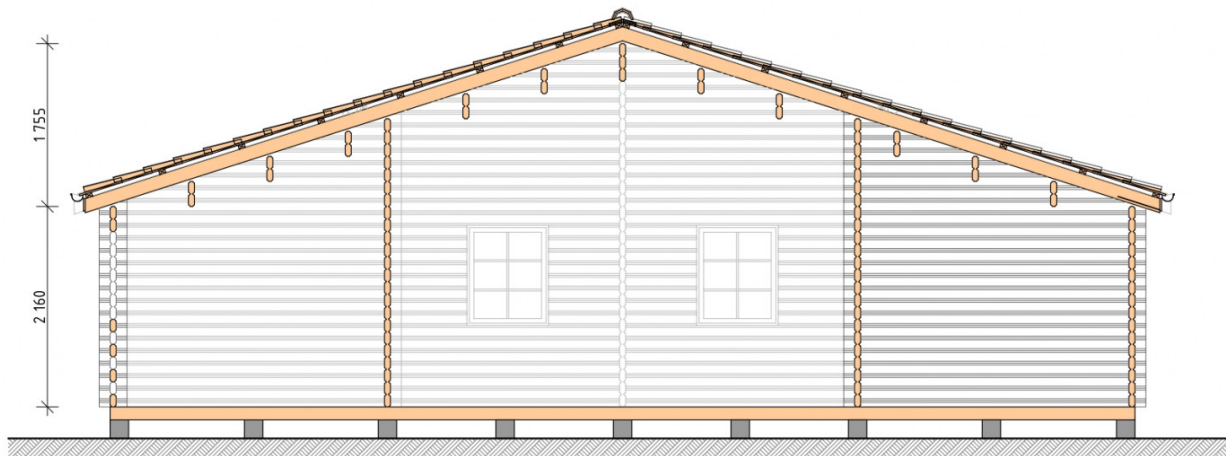

Log Cabin "DG-29"

Project Dimensions

5.7 × 11.3 / 51.4 m²

Цена

12,472 €

Timber

45 mm

65 mm
+ 3,324 €

Assembling a house kit

No assembly required

Assembly required
+ 3,118 €

Project planning

House Kit

- Wall kit: 44 × 145mm mini-chamber drying chamber with bowls for the project. The material of the tree is spruce, pine (GOST 8486). Humidity 12-14%. The height of the walls is 2.16 m;
- Logs, lower harness: board 45 × 145 mm chamber drying 12-16%;
- Floors: floorboard 35 mm, Chamber drying;
- Ceiling: imitation of a bar 20 × 135 mm, Chamber drying;
- Wooden windows, glass 4 mm, Single. Treatment with a colorless antiseptic. Hardware;

Window 0.84×1.885
м.1 шт.

Window 1.62×1.885
м.2 шт.

0.40×0.38 м.1 шт.

0.87×0.78 м.3 шт.

- Wooden doors;

2 шт.

0.84×1.885 м.

glass.1 шт.