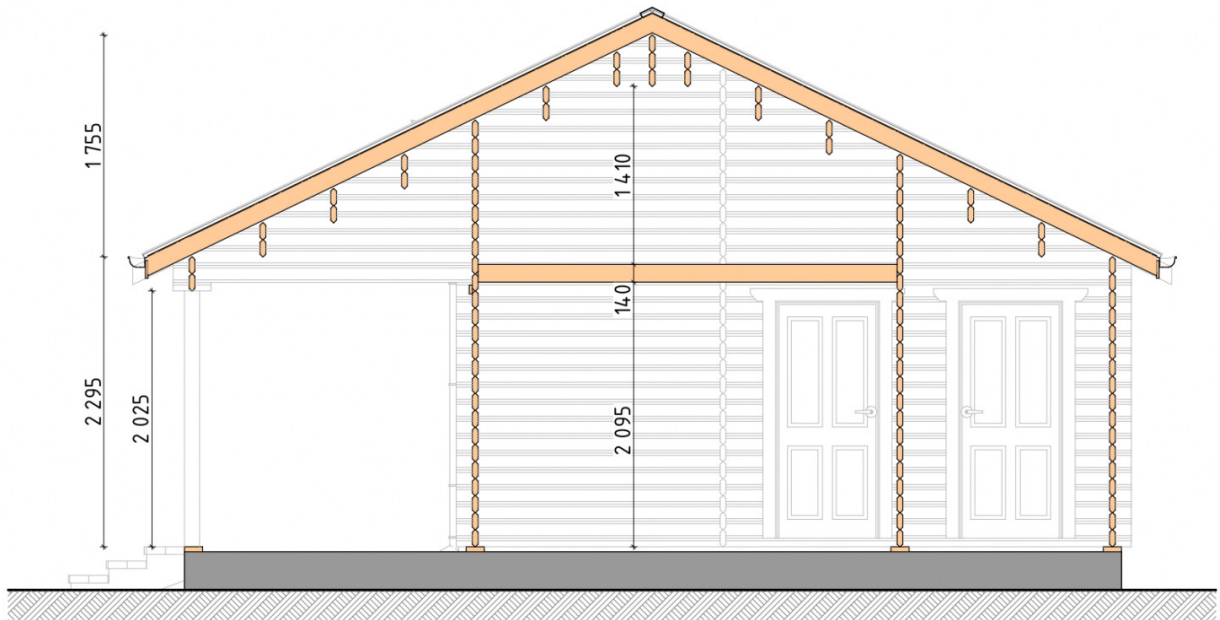

Log Cabin 2020

Project Dimensions

7.5 × 7.6 / 57 m²

Цена

12,219 €

Timber

45 mm

65 mm
+ 3,102 €

Assembling a house kit

No assembly required

Assembly required
+ 3,055 €

Project planning

House Kit

- Wall kit: 44 × 145mm mini-chamber drying chamber with bowls for the project. The material of the tree is spruce, pine (GOST 8486). Humidity 12-14%. The height of the walls is 2.16 m;
- Logs, lower harness: board 45 × 145 mm chamber drying 12-16%;
- Floors: floorboard 35 mm, Chamber drying;
- Ceiling: imitation of a bar 20 × 135 mm, Chamber drying;
- Wooden windows, glass 4 mm, Single. Treatment with a colorless antiseptic. Hardware;

- Wooden doors;

7. Platbands: dry planed board 20 × 100 mm;

8. Roof: shingles.

9. Skirting board 35 mm.

+7 (4942) 499-770