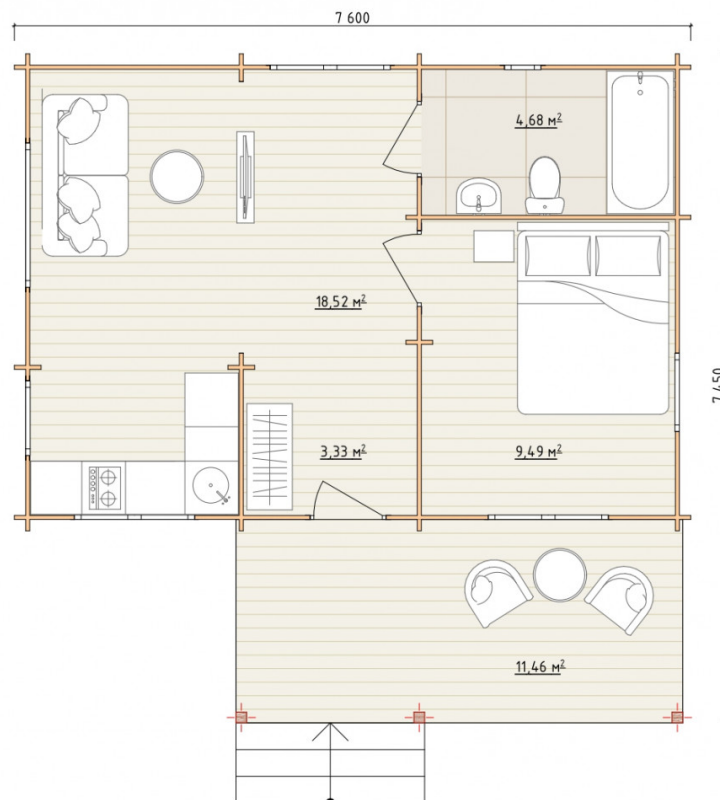

Log Cabin 2020

Project Dimensions

7.5 × 7.6 / 57 m²

Цена

12,219 €

Timber

45 mm

65 mm
+ 3,102 €

Assembling a house kit

No assembly required

Assembly required
+ 3,055 €

Project planning

House Kit

- Wall kit: 44 × 145mm mini-chamber drying chamber with bowls for the project. The material of the tree is spruce, pine (GOST 8486). Humidity 12-14%. The height of the walls is 2.16 m;
- Logs, lower harness: board 45 × 145 mm chamber drying 12-16%;
- Floors: floorboard 35 mm, Chamber drying;
- Ceiling: imitation of a bar 20 × 135 mm, Chamber drying;
- Wooden windows, glass 4 mm, Single. Treatment with a colorless antiseptic. Hardware;

- Wooden doors;

7. Platbands: dry planed board 20 × 100 mm;

8. Roof: shingles.

9. Skirting board 35 mm.

+7 (4942) 499-770