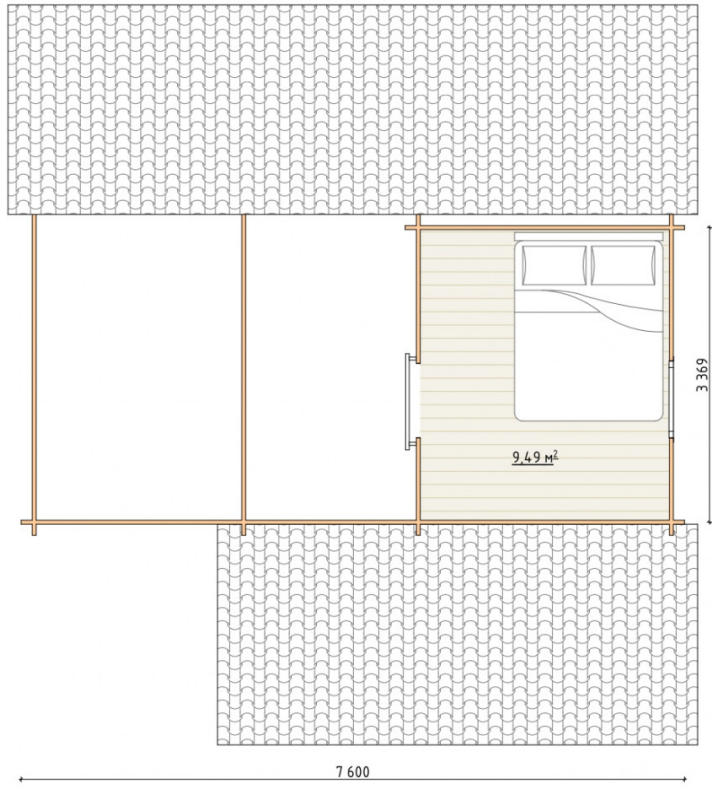

Log Cabin 2020

Project Dimensions

7.5 × 7.6 / 57 m²

Цена

12,219 €

Timber

45 mm

65 mm
+ 3,102 €

Assembling a house kit

No assembly required

Assembly required
+ 3,055 €

Project planning

House Kit

- Wall kit: 44 × 145mm mini-chamber drying chamber with bowls for the project. The material of the tree is spruce, pine (GOST 8486). Humidity 12-14%. The height of the walls is 2.16 m;
- Logs, lower harness: board 45 × 145 mm chamber drying 12-16%;
- Floors: floorboard 35 mm, Chamber drying;
- Ceiling: imitation of a bar 20 × 135 mm, Chamber drying;
- Wooden windows, glass 4 mm, Single. Treatment with a colorless antiseptic. Hardware;

- Wooden doors;

7. Platbands: dry planed board 20 × 100 mm;

8. Roof: shingles.

9. Skirting board 35 mm.

+7 (4942) 499-770