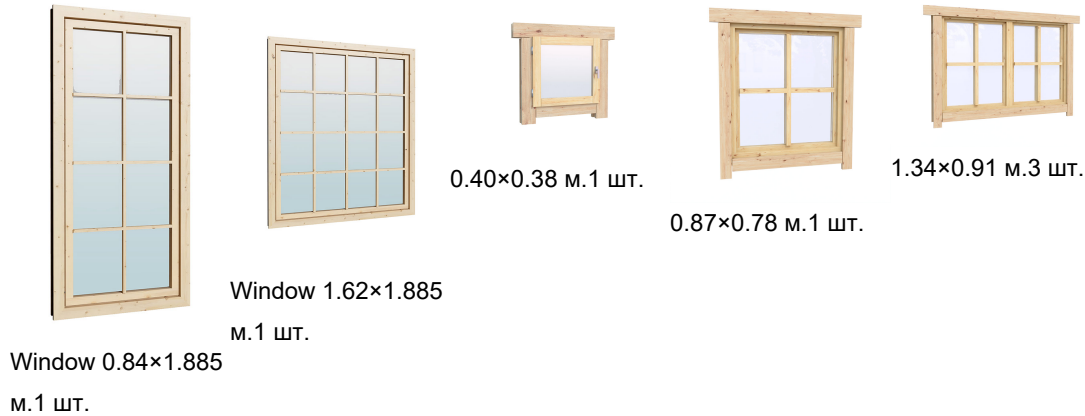

Assembling a house kit

No assembly required

Assembly required
+ 3,055 €

Project planning

House Kit

- Wall kit: 44 × 145mm mini-chamber drying chamber with bowls for the project. The material of the tree is spruce, pine (GOST 8486). Humidity 12-14%. The height of the walls is 2.16 m;
- Logs, lower harness: board 45 × 145 mm chamber drying 12-16%;
- Floors: floorboard 35 mm, Chamber drying;
- Ceiling: imitation of a bar 20 × 135 mm, Chamber drying;
- Wooden windows, glass 4 mm, Single. Treatment with a colorless antiseptic. Hardware;

- Wooden doors;

7. Platbands: dry planed board 20 × 100 mm;

8. Roof: shingles.

9. Skirting board 35 mm.

+7 (4942) 499-770