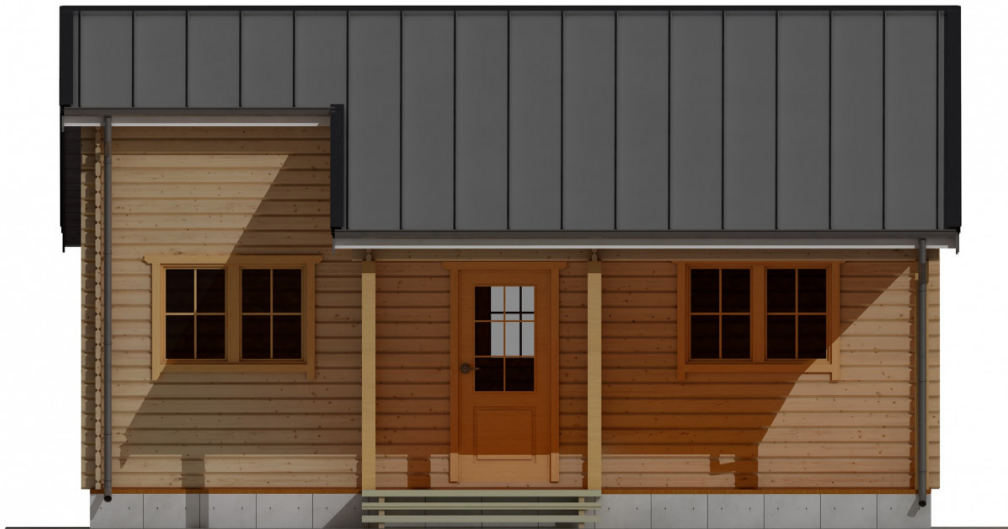

Log Cabin 2020

Project Dimensions

7.5 × 7.6 / 57 m²

Цена

12,219 €

Timber

45 mm

65 mm
+ 3,102 €

Assembling a house kit

No assembly required

Assembly required
+ 3,055 €

Project planning

House Kit

- Wall kit: 44 × 145mm mini-chamber drying chamber with bowls for the project. The material of the tree is spruce, pine (GOST 8486). Humidity 12-14%. The height of the walls is 2.16 m;
- Logs, lower harness: board 45 × 145 mm chamber drying 12-16%;
- Floors: floorboard 35 mm, Chamber drying;
- Ceiling: imitation of a bar 20 × 135 mm, Chamber drying;
- Wooden windows, glass 4 mm, Single. Treatment with a colorless antiseptic. Hardware;

- Wooden doors;

7. Platbands: dry planed board 20 × 100 mm;

8. Roof: shingles.

9. Skirting board 35 mm.

+7 (4942) 499-770