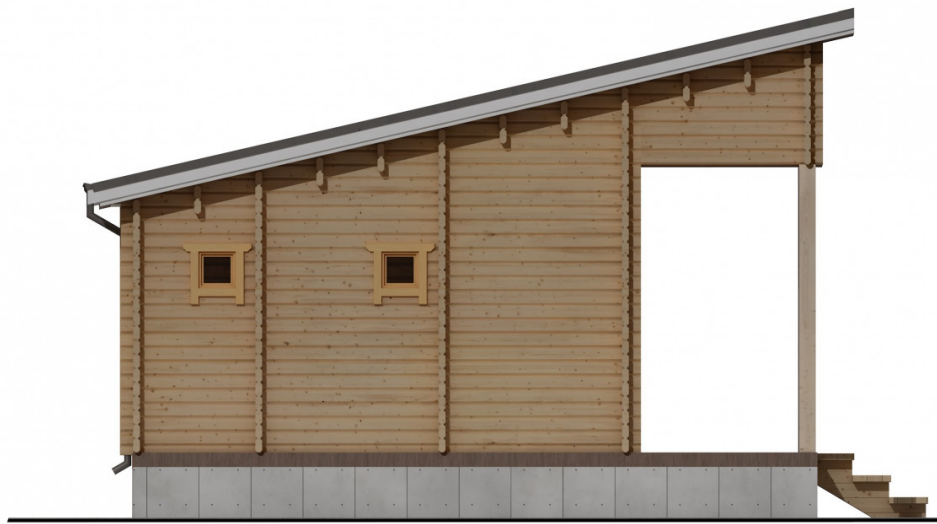

Log Cabin 2027

Project Dimensions

6.6 × 12.3 / 76.3 m²

Цена

19,280 €

Timber

45 mm

65 mm
+ 4,709 €

Assembling a house kit

No assembly required

Assembly required
+ 4,820 €

Project planning

House Kit

- Wall kit: 44 × 145mm mini-chamber drying chamber with bowls for the project. The material of the tree is spruce, pine (GOST 8486). Humidity 12-14%. The height of the walls is 2.16 m;
- Logs, lower harness: board 45 × 145 mm chamber drying 12-16%;
- Floors: floorboard 35 mm, Chamber drying;
- Ceiling: imitation of a bar 20 × 135 mm, Chamber drying;
- Wooden windows, glass 4 mm, Single. Treatment with a colorless antiseptic. Hardware;

Window 0.87×1.17 м.3 шт. Window 1.34×1.17 м.5 шт. 0.40×0.38 м.2 шт.

- Wooden doors;

5 шт.

1.62×1.885 м.1 шт.

7. Platbands: dry planed board 20 × 100 mm;

8. Roof: shingles.

9. Skirting board 35 mm.

+7 (4942) 499-770