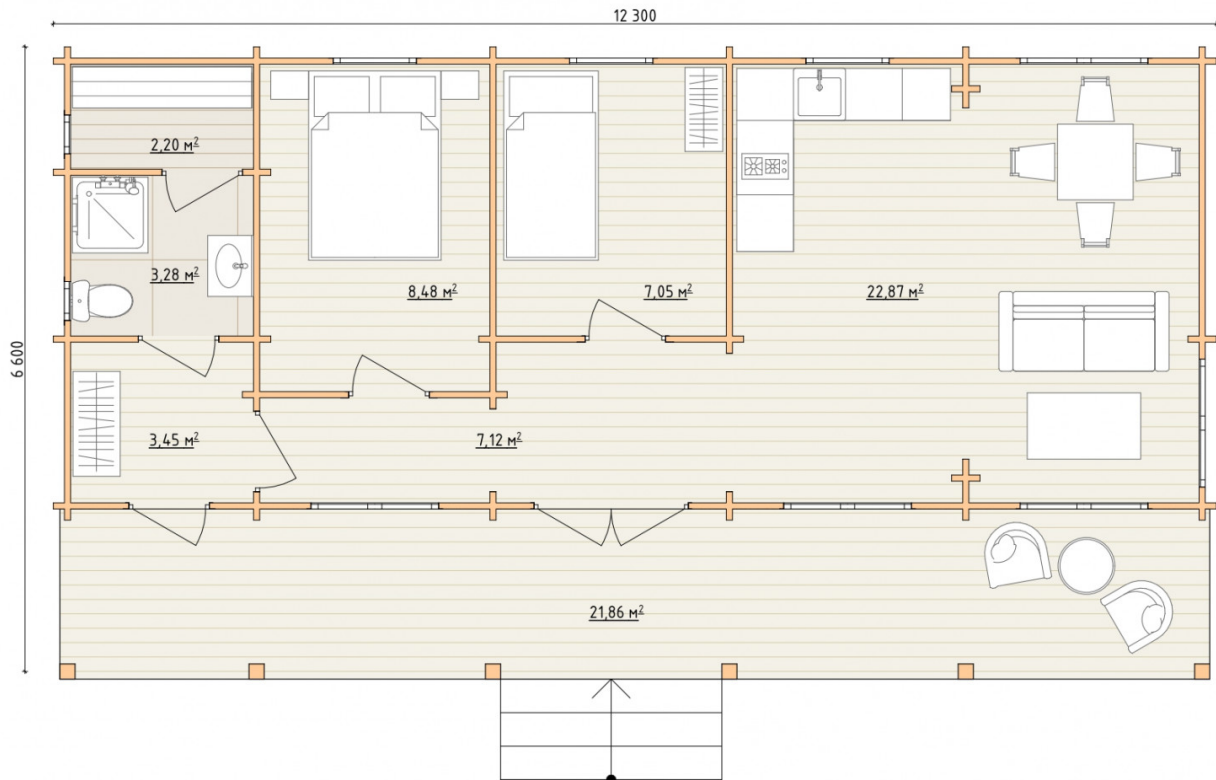

Log Cabin 2027

Project Dimensions

6.6 × 12.3 / 76.3 m²

Цена

19,821 €

Timber

45 mm

65 mm
+ 4,841 €

Assembling a house kit

No assembly required

Assembly required
+ 4,955 €

Project planning

House Kit

- Wall kit: 44 × 145mm mini-chamber drying chamber with bowls for the project. The material of the tree is spruce, pine (GOST 8486). Humidity 12-14%. The height of the walls is 2.16 m;
- Logs, lower harness: board 45 × 145 mm chamber drying 12-16%;
- Floors: floorboard 35 mm, Chamber drying;
- Ceiling: imitation of a bar 20 × 135 mm, Chamber drying;
- Wooden windows, glass 4 mm, Single. Treatment with a colorless antiseptic. Hardware;

Window 0.87×1.17 м.3 шт. Window 1.34×1.17 м.5 шт. 0.40×0.38 м.2 шт.

- Wooden doors;

5 шт.

1.62×1.885 м.1 шт.

7. Platbands: dry planed board 20 × 100 mm;

8. Roof: shingles.

9. Skirting board 35 mm.

+7 (4942) 499-770