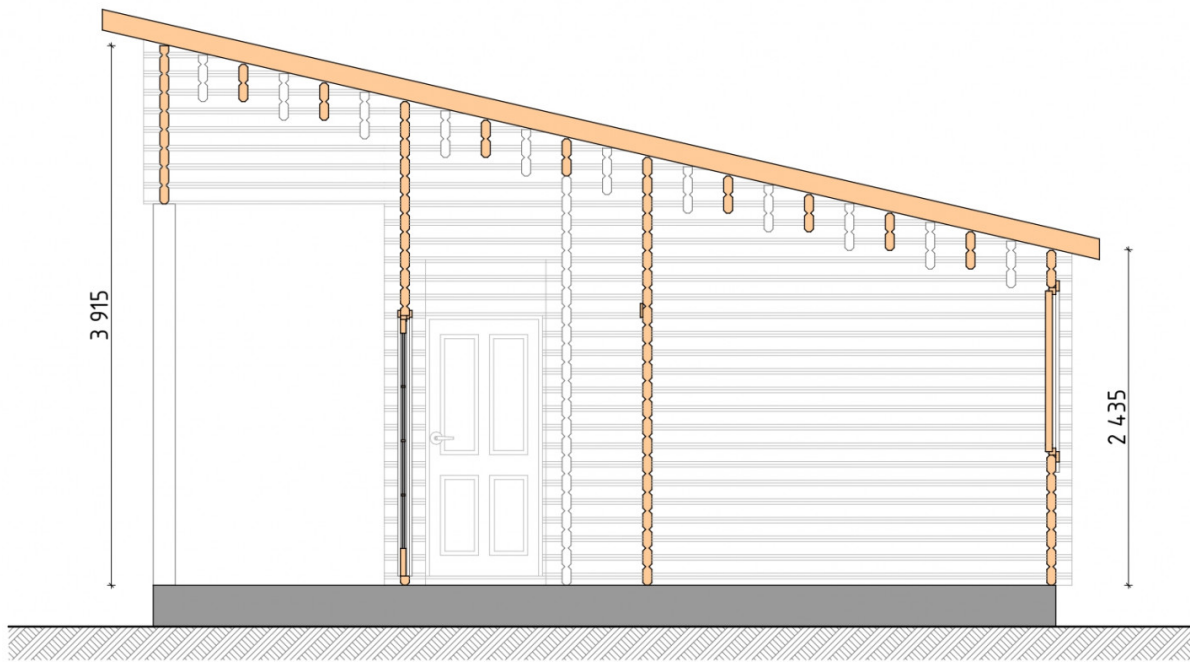

Log Cabin 2027

Project Dimensions

6.6 × 12.3 / 76.3 m²

Цена

19,821 €

Timber

45 mm

65 mm
+ 4,841 €

Assembling a house kit

No assembly required

Assembly required
+ 4,955 €

Project planning

House Kit

- Wall kit: 44 × 145mm mini-chamber drying chamber with bowls for the project. The material of the tree is spruce, pine (GOST 8486). Humidity 12-14%. The height of the walls is 2.16 m;
- Logs, lower harness: board 45 × 145 mm chamber drying 12-16%;
- Floors: floorboard 35 mm, Chamber drying;
- Ceiling: imitation of a bar 20 × 135 mm, Chamber drying;
- Wooden windows, glass 4 mm, Single. Treatment with a colorless antiseptic. Hardware;

Window 0.87×1.17 м.3 шт. Window 1.34×1.17 м.5 шт. 0.40×0.38 м.2 шт.

- Wooden doors;

5 шт.

1.62×1.885 м.1 шт.

7. Platbands: dry planed board 20 × 100 mm;

8. Roof: shingles.

9. Skirting board 35 mm.

+7 (4942) 499-770