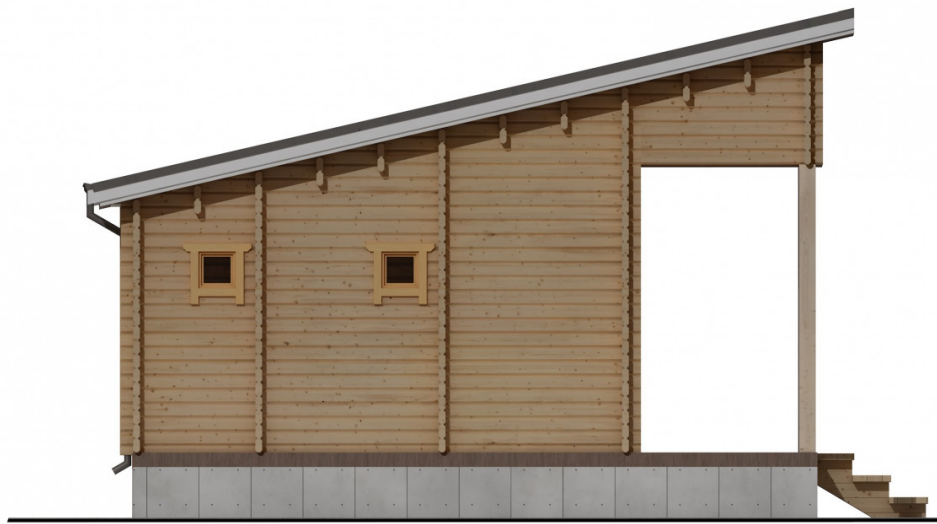

Log Cabin 2027

Project Dimensions

6.6 × 12.3 / 76.3 m²

Цена

19,821 €

Timber

45 mm

65 mm
+ 4,841 €

Assembling a house kit

No assembly required

Assembly required
+ 4,955 €

Project planning

House Kit

- Wall kit: 44 × 145mm mini-chamber drying chamber with bowls for the project. The material of the tree is spruce, pine (GOST 8486). Humidity 12-14%. The height of the walls is 2.16 m;
- Logs, lower harness: board 45 × 145 mm chamber drying 12-16%;
- Floors: floorboard 35 mm, Chamber drying;
- Ceiling: imitation of a bar 20 × 135 mm, Chamber drying;
- Wooden windows, glass 4 mm, Single. Treatment with a colorless antiseptic. Hardware;

Window 0.87×1.17 м.3 шт. Window 1.34×1.17 м.5 шт. 0.40×0.38 м.2 шт.

- Wooden doors;

5 шт.

1.62×1.885 м.1 шт.

7. Platbands: dry planed board 20 × 100 mm;

8. Roof: shingles.

9. Skirting board 35 mm.

+7 (4942) 499-770