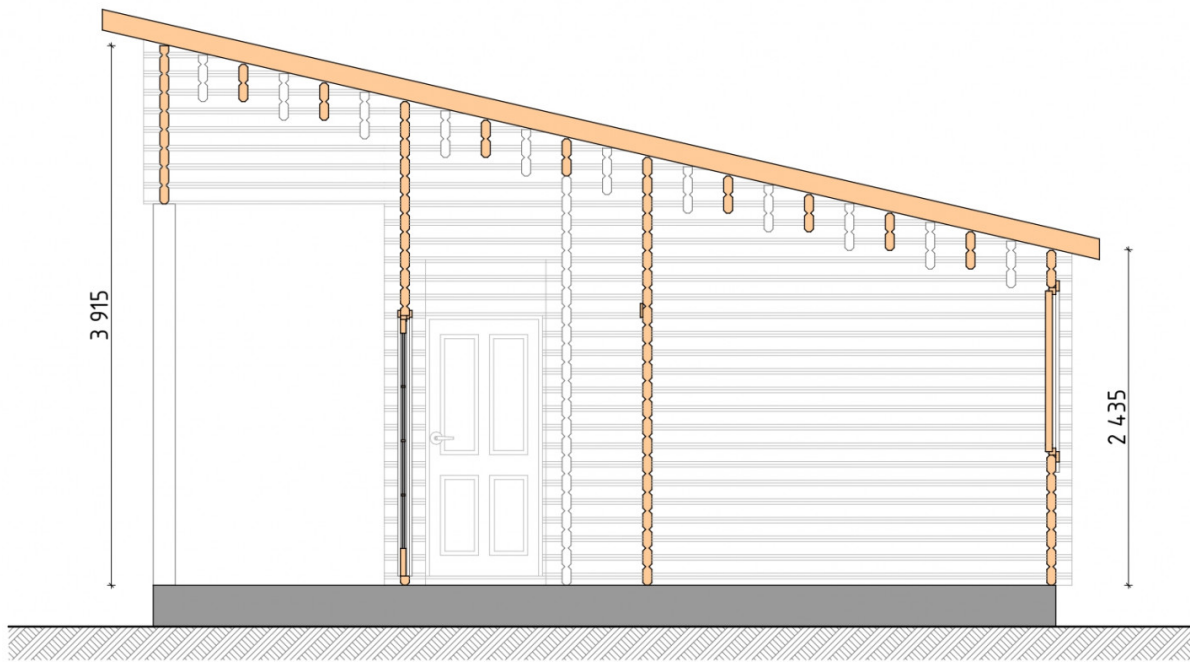

Log Cabin 2027

Project Dimensions

6.6 × 12.3 / 76.3 m²

Цена

19,280 €

Timber

45 mm

65 mm
+ 4,709 €

Assembling a house kit

No assembly required

Assembly required
+ 4,820 €

Project planning

House Kit

- Wall kit: 44 × 145mm mini-chamber drying chamber with bowls for the project. The material of the tree is spruce, pine (GOST 8486). Humidity 12-14%. The height of the walls is 2.16 m;
- Logs, lower harness: board 45 × 145 mm chamber drying 12-16%;
- Floors: floorboard 35 mm, Chamber drying;
- Ceiling: imitation of a bar 20 × 135 mm, Chamber drying;
- Wooden windows, glass 4 mm, Single. Treatment with a colorless antiseptic. Hardware;

Window 0.87×1.17 м.3 шт. Window 1.34×1.17 м.5 шт. 0.40×0.38 м.2 шт.

- Wooden doors;

5 шт.

1.62×1.885 м.1 шт.

7. Platbands: dry planed board 20 × 100 mm;

8. Roof: shingles.

9. Skirting board 35 mm.

+7 (4942) 499-770