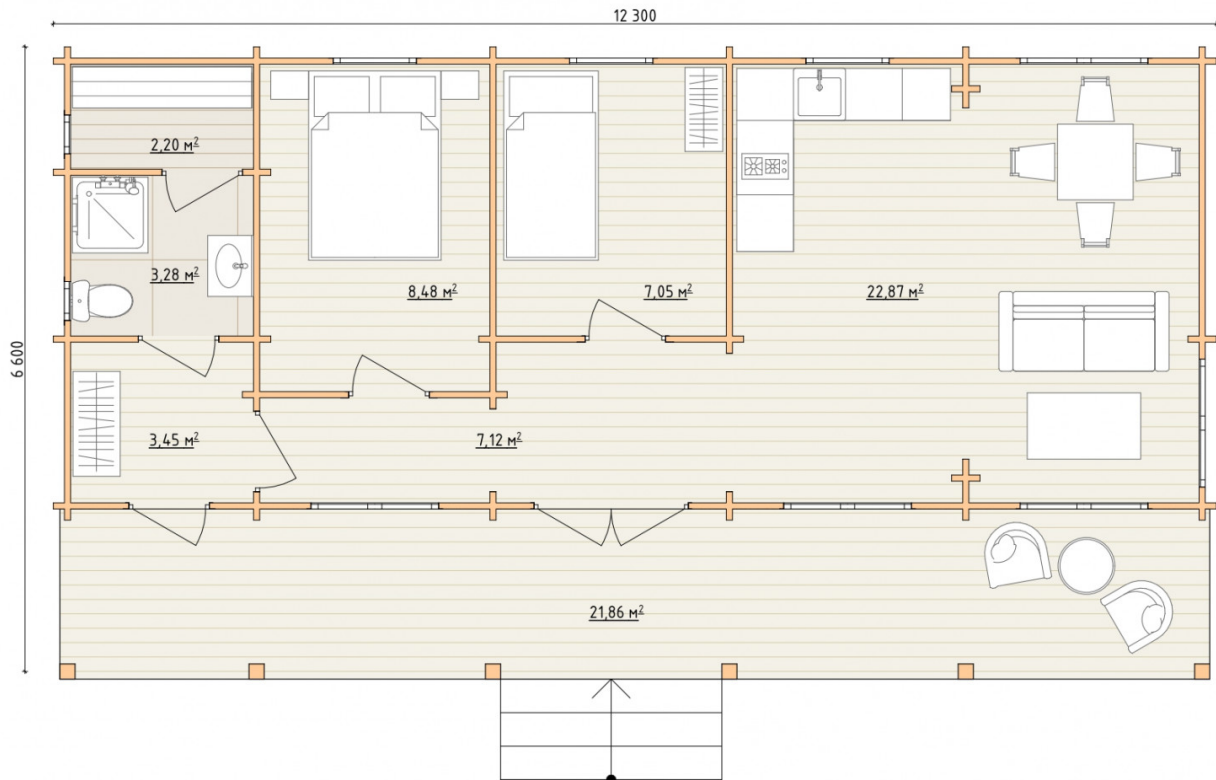

Log Cabin 2027

Project Dimensions

6.6 × 12.3 / 76.3 m²

Цена

19,280 €

Timber

45 mm

65 mm
+ 4,709 €

Assembling a house kit

No assembly required

Assembly required
+ 4,820 €

Project planning

House Kit

- Wall kit: 44 × 145mm mini-chamber drying chamber with bowls for the project. The material of the tree is spruce, pine (GOST 8486). Humidity 12-14%. The height of the walls is 2.16 m;
- Logs, lower harness: board 45 × 145 mm chamber drying 12-16%;
- Floors: floorboard 35 mm, Chamber drying;
- Ceiling: imitation of a bar 20 × 135 mm, Chamber drying;
- Wooden windows, glass 4 mm, Single. Treatment with a colorless antiseptic. Hardware;

Window 0.87×1.17 м.3 шт. Window 1.34×1.17 м.5 шт. 0.40×0.38 м.2 шт.

- Wooden doors;

5 шт.

1.62×1.885 м.1 шт.

7. Platbands: dry planed board 20 × 100 mm;

8. Roof: shingles.

9. Skirting board 35 mm.

+7 (4942) 499-770