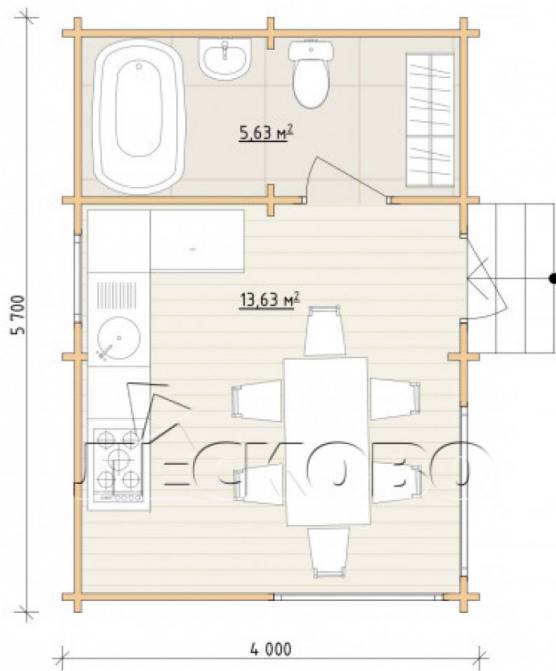

Log Cabin "DG-26"

Project Dimensions

4 × 5.7 / 19.3 m²

Цена

7,272 €

Timber

45 mm

65 mm
+ 1,468 €

Assembling a house kit

No assembly required

Assembly required
+ 1,818 €

Project planning

House Kit

- Wall kit: 44 × 145mm mini-chamber drying chamber with bowls for the project. The material of the tree is spruce, pine (GOST 8486). Humidity 12-14%. The height of the walls is 2.16 m;

- Logs, lower harness: board 45 × 145 mm chamber drying 12-16%;
- Floors: floorboard 35 mm, Chamber drying;
- Ceiling: imitation of a bar 20 × 135 mm, Chamber drying;
- Wooden windows, glass 4 mm, Single. Treatment with a colorless antiseptic. Hardware;

Window 1.62×1.885

м.2 шт.

Window 0.84×1.885

м.1 шт.

- Wooden doors;

1 шт.

0.84×1.885 м.

glass.1 шт.