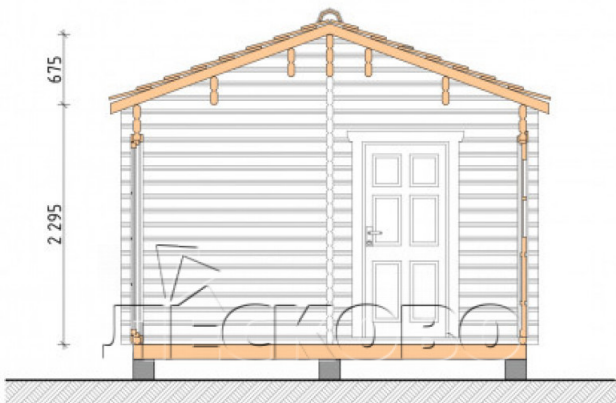

Log Cabin "DG-26"

Project Dimensions

4 × 5.7 / 19.3 m²

Цена

7,272 €

Timber

45 mm

65 mm
+ 1,468 €

Assembling a house kit

No assembly required

Assembly required
+ 1,818 €

Project planning

House Kit

- Wall kit: 44 × 145mm mini-chamber drying chamber with bowls for the project. The material of the tree is spruce, pine (GOST 8486). Humidity 12-14%. The height of the walls is 2.16 m;

Window 1.62×1.885

м.2 шт.

Window 0.84×1.885

м.1 шт.

- Wooden doors;

1 шт.

0.84×1.885 м.

glass.1 шт.