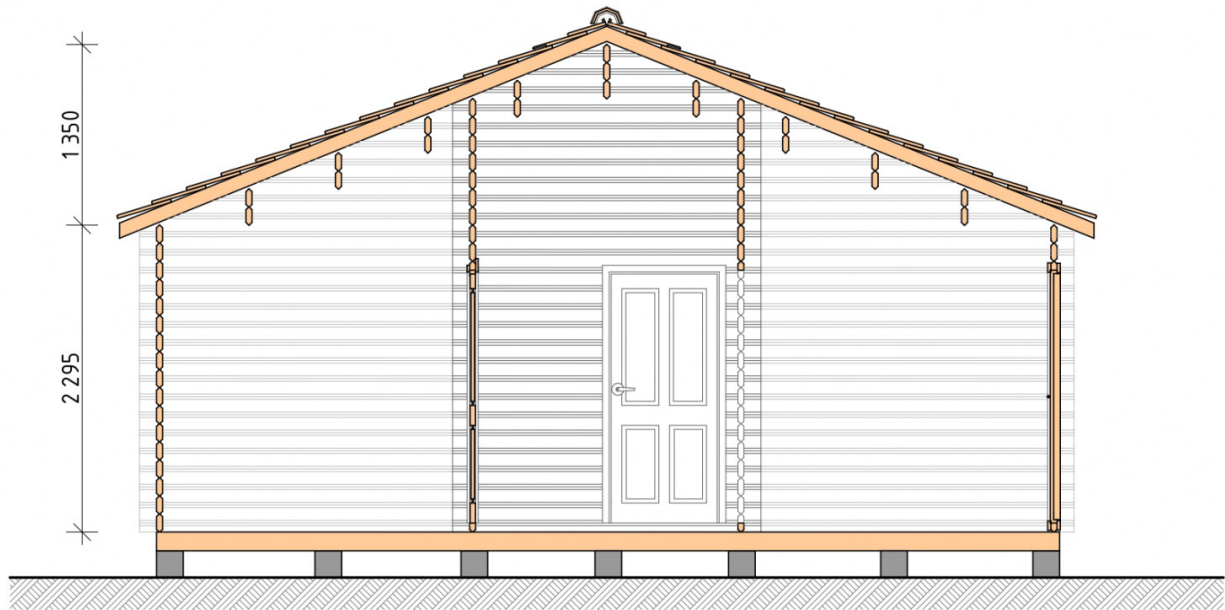

## House Kit

- Wall kit: 44 × 145mm mini-chamber drying chamber with bowls for the project. The material of the tree is spruce, pine (GOST 8486). Humidity 12-14%. The height of the walls is 2.16 m;
- Logs, lower harness: board 45 × 145 mm chamber drying 12-16%;
- Floors: floorboard 35 mm, Chamber drying;
- Ceiling: imitation of a bar 20 × 135 mm, Chamber drying;
- Wooden windows, glass 4 mm, Single. Treatment with a colorless antiseptic. Hardware;