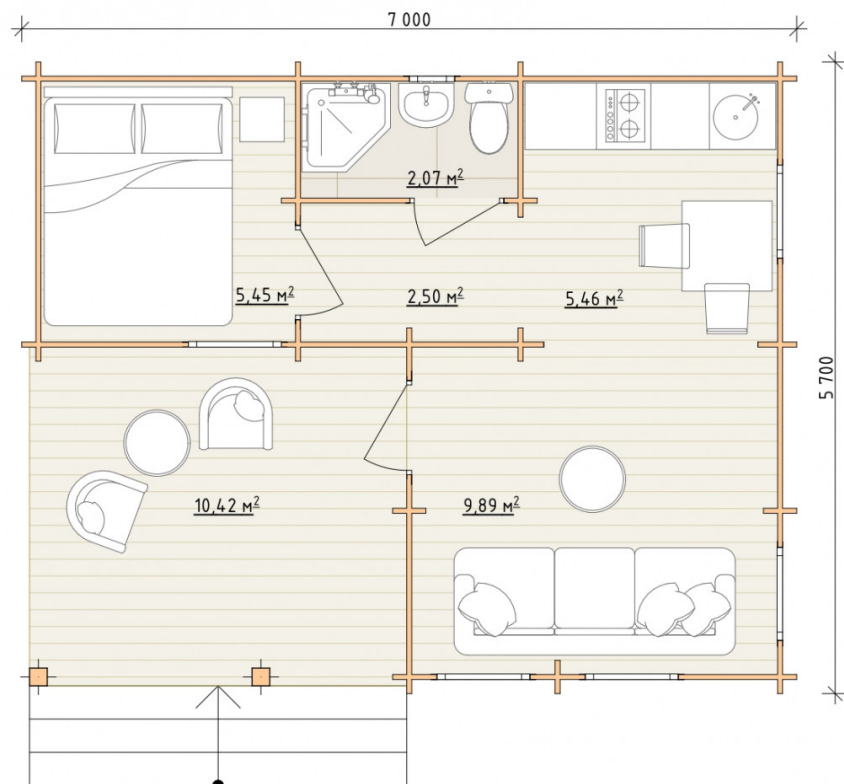

Project Dimensions

5.7 × 7 / 35.8 m<sup>2</sup>

Цена

10,053 €

## House Kit

- Wall kit: 44 × 145mm mini-chamber drying chamber with bowls for the project. The material of the tree is spruce, pine (GOST 8486). Humidity 12-14%. The height of the walls is 2.16 m;
- Logs, lower harness: board 45 × 145 mm chamber drying 12-16%;
- Floors: floorboard 35 mm, Chamber drying;
- Ceiling: imitation of a bar 20 × 135 mm, Chamber drying;
- Wooden windows, glass 4 mm, Single. Treatment with a colorless antiseptic. Hardware;

Window 0.84×1.885  
м.5 шт.

0.40×0.38 м.1 шт.

- Wooden doors;

2 шт.

Door 0.84×1.885 м.

Лев.-Прав.1 шт.

7. Platbands: dry planed board 20 × 100 mm;

8. Roof: shingles.