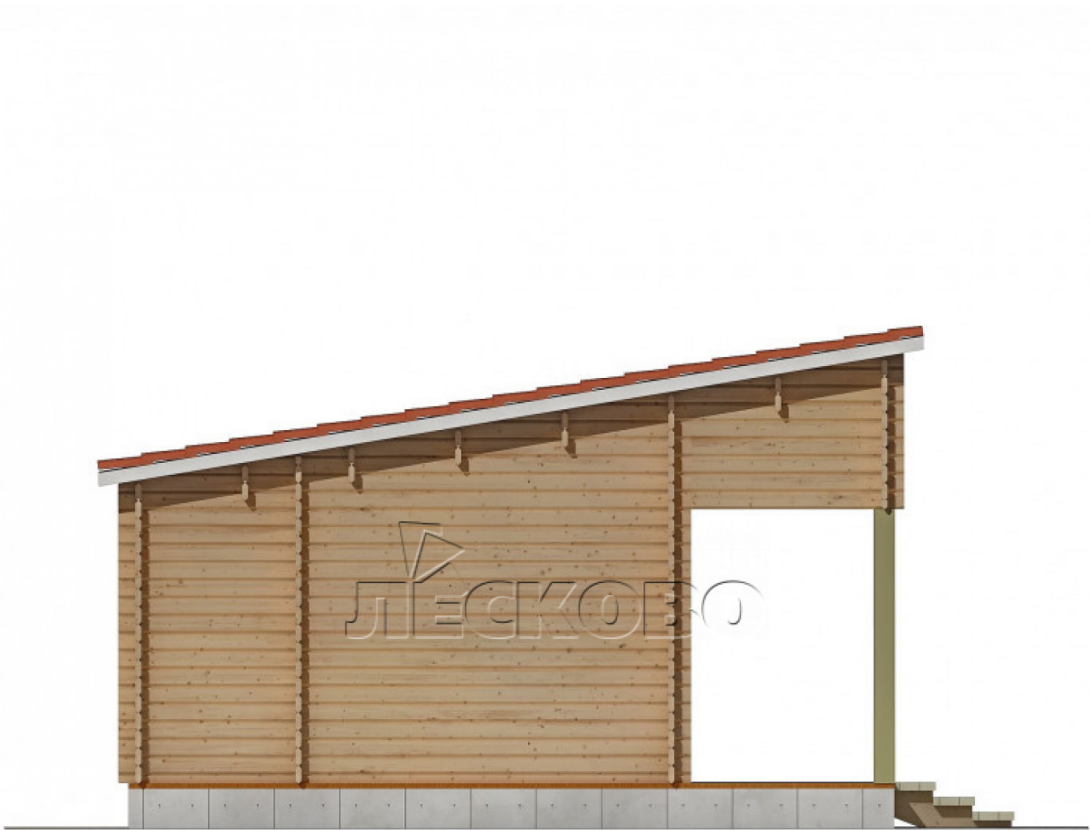

Log Cabin "DG-24"

Project Dimensions

5.9 × 7 / 38.1 m²

Цена

9,110 €

Timber

45 mm

65 mm
+ 2,398 €

Assembling a house kit

No assembly required

Assembly required
+ 2,277 €

Project planning

House Kit

- Wall kit: 44 × 145mm mini-chamber drying chamber with bowls for the project. The material of the tree is spruce, pine (GOST 8486). Humidity 12-14%. The height of the walls is 2.16 m;
- Logs, lower harness: board 45 × 145 mm chamber drying 12-16%;
- Floors: floorboard 35 mm, Chamber drying;
- Ceiling: imitation of a bar 20 × 135 mm, Chamber drying;
- Wooden windows, glass 4 mm, Single. Treatment with a colorless antiseptic. Hardware;

0.40×0.38 м.1 шт.

Window 0.84×1.885

м.2 шт.

- Wooden doors;

1 шт.

0.84×1.885 м.

glass.1 шт.

1.62×1.885 м.1 шт.