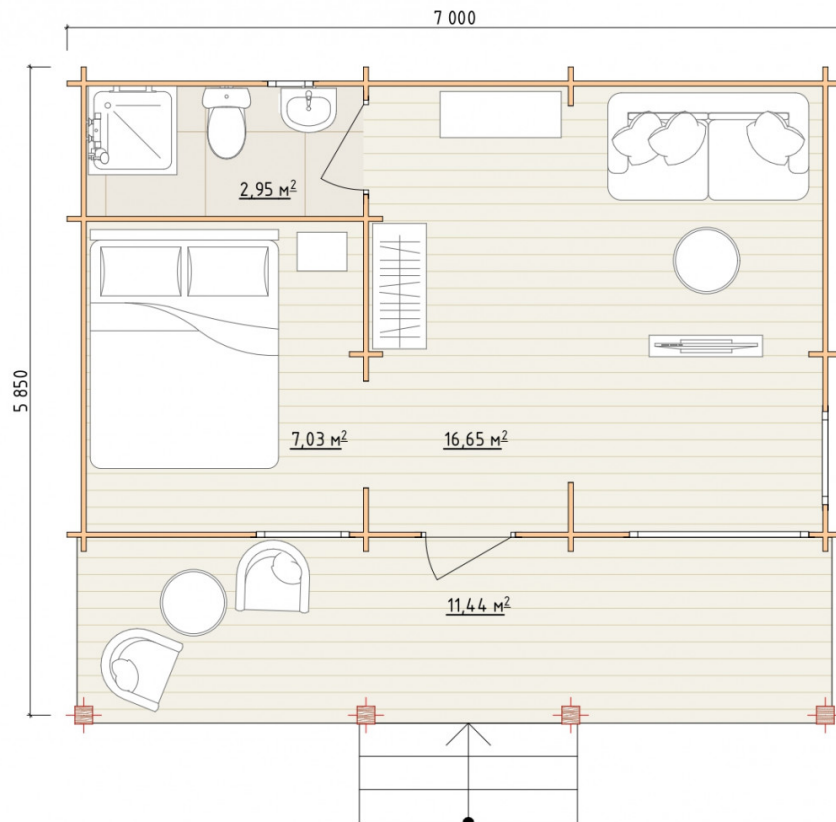

Log Cabin "DG-24"

Project Dimensions

5.9 × 7 / 38.1 m²

Цена

9,110 €

Timber

45 mm

65 mm
+ 2,398 €

Assembling a house kit

No assembly required

Assembly required
+ 2,277 €

Project planning

House Kit

- Wall kit: 44 × 145mm mini-chamber drying chamber with bowls for the project. The material of the tree is spruce, pine (GOST 8486). Humidity 12-14%. The height of the walls is 2.16 m;
- Logs, lower harness: board 45 × 145 mm chamber drying 12-16%;
- Floors: floorboard 35 mm, Chamber drying;
- Ceiling: imitation of a bar 20 × 135 mm, Chamber drying;
- Wooden windows, glass 4 mm, Single. Treatment with a colorless antiseptic. Hardware;

0.40×0.38 м.1 шт.

Window 0.84×1.885

м.2 шт.

- Wooden doors;

1 шт.

0.84×1.885 м.

glass.1 шт.

1.62×1.885 м.1 шт.