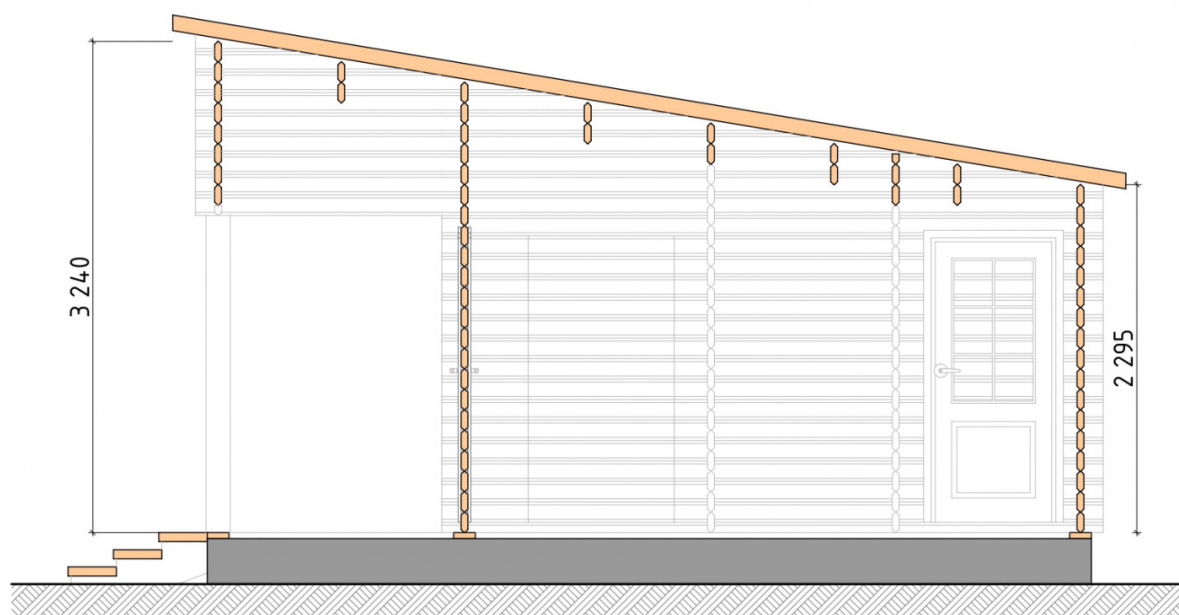

Log Cabin "DG-24"

Project Dimensions

5.9 × 7 / 38.1 m²

Цена

9,110 €

Timber

45 mm

65 mm
+ 2,398 €

Assembling a house kit

No assembly required

Assembly required
+ 2,277 €

Project planning

House Kit

- Wall kit: 44 × 145mm mini-chamber drying chamber with bowls for the project. The material of the tree is spruce, pine (GOST 8486). Humidity 12-14%. The height of the walls is 2.16 m;
- Logs, lower harness: board 45 × 145 mm chamber drying 12-16%;
- Floors: floorboard 35 mm, Chamber drying;
- Ceiling: imitation of a bar 20 × 135 mm, Chamber drying;
- Wooden windows, glass 4 mm, Single. Treatment with a colorless antiseptic. Hardware;

0.40×0.38 м.1 шт.

Window 0.84×1.885

м.2 шт.

- Wooden doors;

1 шт.

0.84×1.885 м.

glass.1 шт.

1.62×1.885 м.1 шт.

7. Platbands: dry planed board 20 × 100 mm;

8. Roof: shingles.

9. Skirting board 35 mm.

+7 (4942) 499-770

156014, г. Кострома, ул. Базовая, д. 8