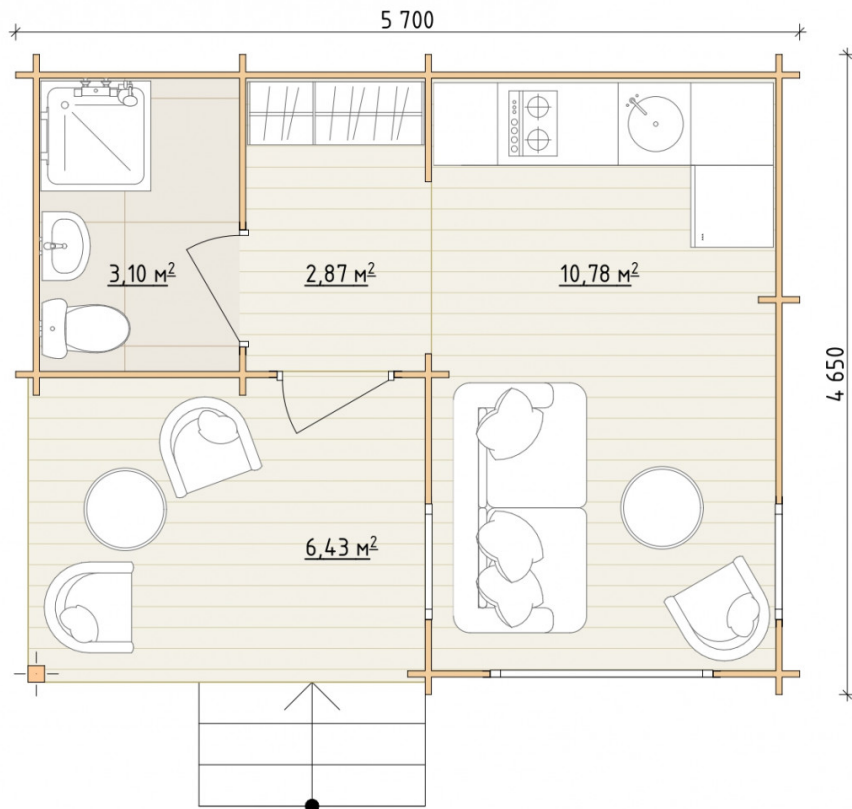

Log Cabin DG-23

Project Dimensions

4.7 × 5.7 / 23.2 m²

Цена

6,705 €

Timber

45 mm

65 mm
+ 1,671 €

Assembling a house kit

No assembly required

Assembly required
+ 1,676 €

Project planning

House Kit

- Wall kit: 44 × 145mm mini-chamber drying chamber with bowls for the project. The material of the tree is spruce, pine (GOST 8486). Humidity 12-14%. The height of the walls is 2.16 m;
- Logs, lower harness: board 45 × 145 mm chamber drying 12-16%;
- Floors: floorboard 35 mm, Chamber drying;
- Ceiling: imitation of a bar 20 × 135 mm, Chamber drying;
- Wooden windows, glass 4 mm, Single. Treatment with a colorless antiseptic. Hardware;

Window 0.84×1.885

м.2 шт.

Window 1.62×1.885

м.1 шт.

- Wooden doors;

1 шт.

0.84×1.885 м.

glass.1 шт.