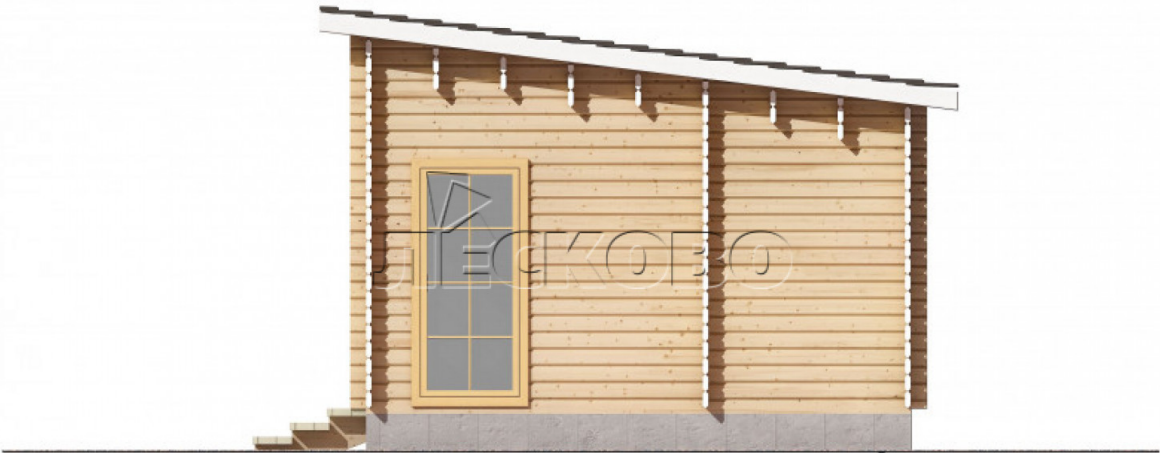

Log Cabin DG-23

Project Dimensions

4.7 × 5.7 / 23.2 m²

Цена

6,705 €

Timber

45 mm

65 mm
+ 1,671 €

Assembling a house kit

No assembly required

Assembly required
+ 1,676 €

Project planning

House Kit

- Wall kit: 44 × 145mm mini-chamber drying chamber with bowls for the project. The material of the tree is spruce, pine (GOST 8486). Humidity 12-14%. The height of the walls is 2.16 m;
- Logs, lower harness: board 45 × 145 mm chamber drying 12-16%;
- Floors: floorboard 35 mm, Chamber drying;
- Ceiling: imitation of a bar 20 × 135 mm, Chamber drying;
- Wooden windows, glass 4 mm, Single. Treatment with a colorless antiseptic. Hardware;

Window 0.84×1.885

м.2 шт.

Window 1.62×1.885

м.1 шт.

- Wooden doors;

1 шт.

0.84×1.885 м.

glass.1 шт.