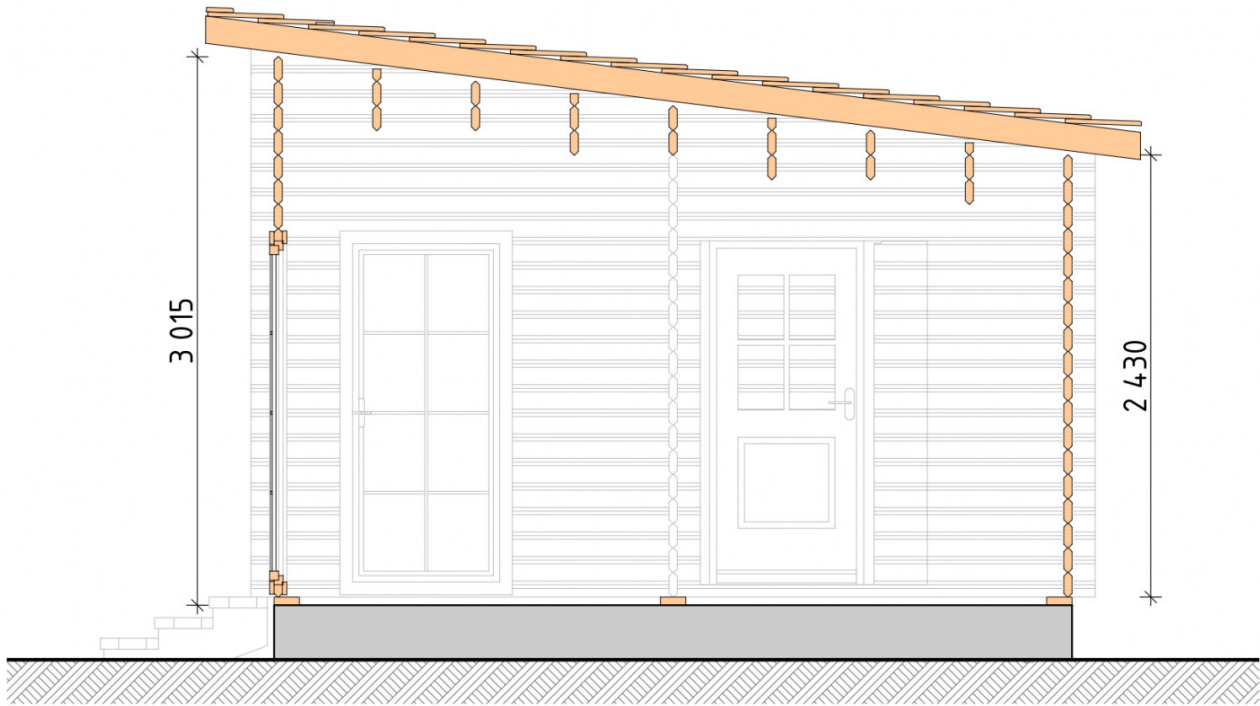

Log Cabin DG-23

Project Dimensions

4.7 × 5.7 / 23.2 m²

Цена

6,705 €

Timber

45 mm

65 mm
+ 1,671 €

Assembling a house kit

No assembly required

Assembly required
+ 1,676 €

Project planning

House Kit

- Wall kit: 44 × 145mm mini-chamber drying chamber with bowls for the project. The material of the tree is spruce, pine (GOST 8486). Humidity 12-14%. The height of the walls is 2.16 m;
- Logs, lower harness: board 45 × 145 mm chamber drying 12-16%;
- Floors: floorboard 35 mm, Chamber drying;
- Ceiling: imitation of a bar 20 × 135 mm, Chamber drying;
- Wooden windows, glass 4 mm, Single. Treatment with a colorless antiseptic. Hardware;

Window 0.84×1.885

м.2 шт.

Window 1.62×1.885

м.1 шт.

- Wooden doors;

1 шт.

0.84×1.885 м.

glass.1 шт.

7. Platbands: dry planed board 20 × 100 mm;

8. Roof: shingles.

9. Skirting board 35 mm.

+7 (4942) 499-770

156014, г. Кострома, ул. Базовая, д. 8