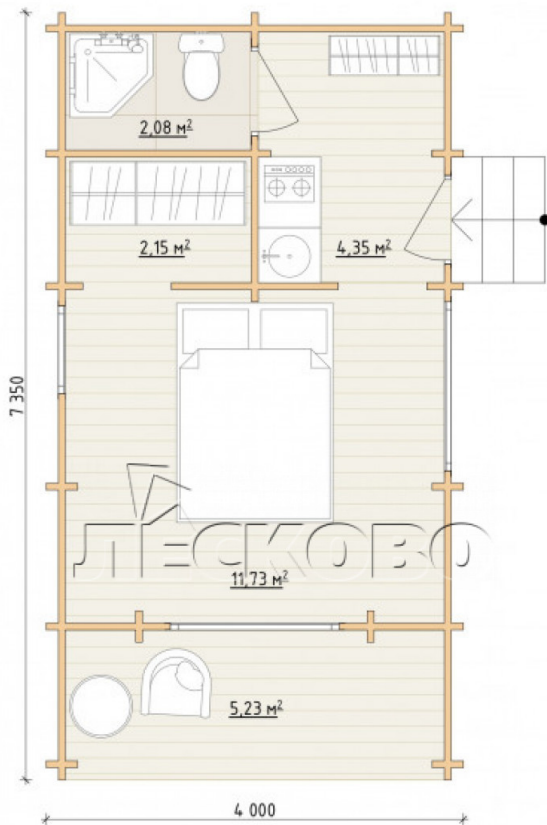

Log Cabin 2022

Project Dimensions

4 × 7.4 / 25.5 m²

Цена

6,809 €

Timber

45 mm

65 mm
+ 1,845 €

Assembling a house kit

No assembly required

Assembly required
+ 1,702 €

Project planning

House Kit

- Wall kit: 44 × 145mm mini-chamber drying chamber with bowls for the project. The material of the tree is spruce, pine (GOST 8486). Humidity 12-14%. The height of the walls is 2.16 m;
- Logs, lower harness: board 45 × 145 mm chamber drying 12-16%;
- Floors: floorboard 35 mm, Chamber drying;
- Ceiling: imitation of a bar 20 × 135 mm, Chamber drying;
- Wooden windows, glass 4 mm, Single. Treatment with a colorless antiseptic. Hardware;

Window 0.84×1.885

м.2 шт.

Window 1.62×1.885

м.1 шт.

- Wooden doors;

1 шт.

0.84×1.885 м.

glass.1 шт.