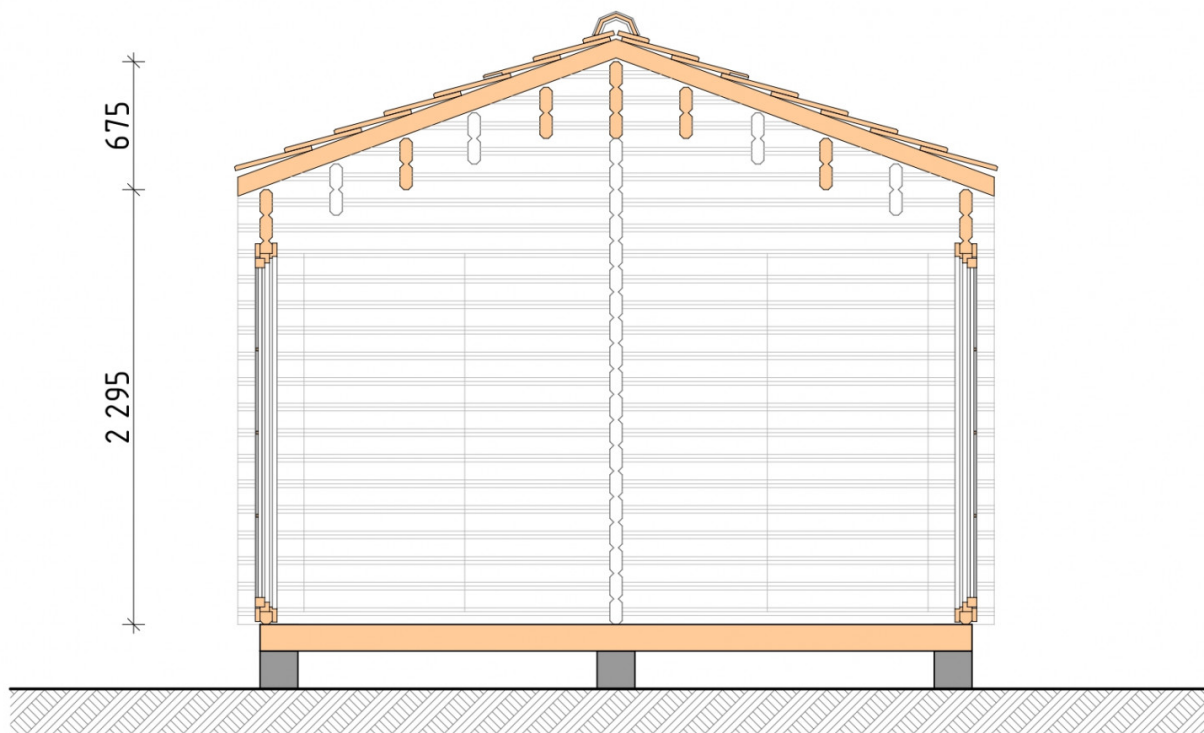

Log Cabin 2022

Project Dimensions

4 × 7.4 / 25.5 m²

Цена

6,809 €

Timber

45 mm

65 mm
+ 1,845 €

Assembling a house kit

No assembly required

Assembly required
+ 1,702 €

Project planning

House Kit

- Wall kit: 44 × 145mm mini-chamber drying chamber with bowls for the project. The material of the tree is spruce, pine (GOST 8486). Humidity 12-14%. The height of the walls is 2.16 m;
- Logs, lower harness: board 45 × 145 mm chamber drying 12-16%;
- Floors: floorboard 35 mm, Chamber drying;
- Ceiling: imitation of a bar 20 × 135 mm, Chamber drying;
- Wooden windows, glass 4 mm, Single. Treatment with a colorless antiseptic. Hardware;

Window 0.84×1.885

м.2 шт.

Window 1.62×1.885

м.1 шт.

- Wooden doors;

1 шт.

0.84×1.885 м.

glass.1 шт.