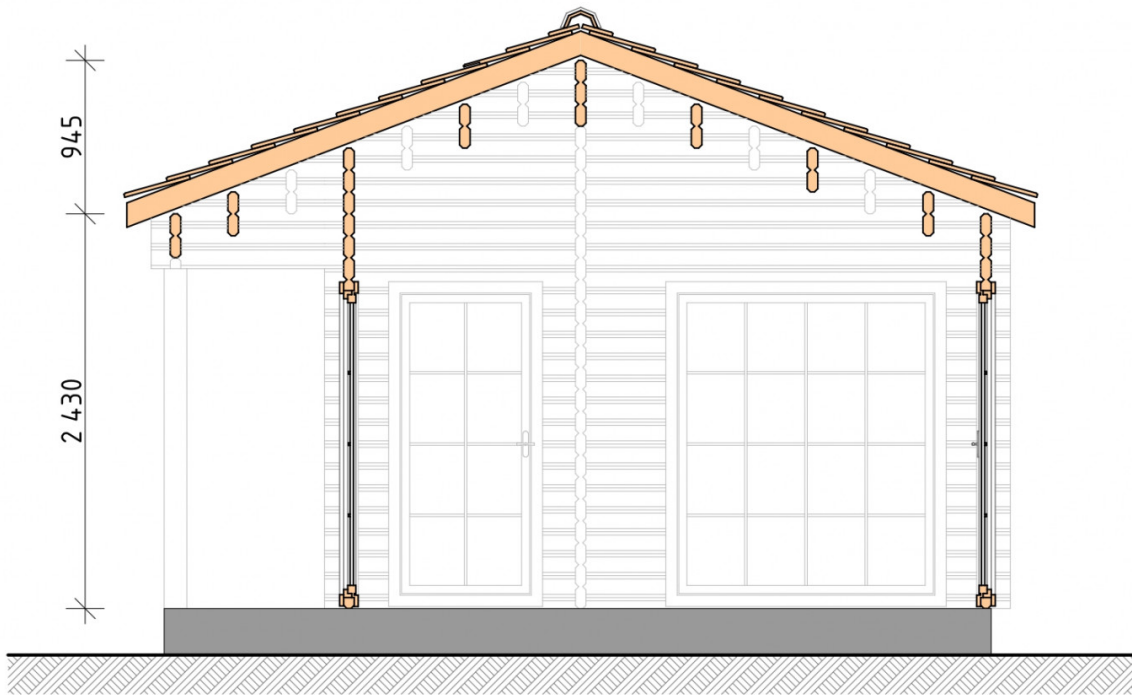

## Log Cabin "DG-20"

Project Dimensions

5.3 × 8.7 / 42.5 m<sup>2</sup>

Цена

**9,395 €**

## House Kit

- Wall kit: 44 × 145mm mini-chamber drying chamber with bowls for the project. The material of the tree is spruce, pine (GOST 8486). Humidity 12-14%. The height of the walls is 2.16 m;
- Logs, lower harness: board 45 × 145 mm chamber drying 12-16%;
- Floors: floorboard 35 mm, Chamber drying;
- Ceiling: imitation of a bar 20 × 135 mm, Chamber drying;
- Wooden windows, glass 4 mm, Single. Treatment with a colorless antiseptic. Hardware;