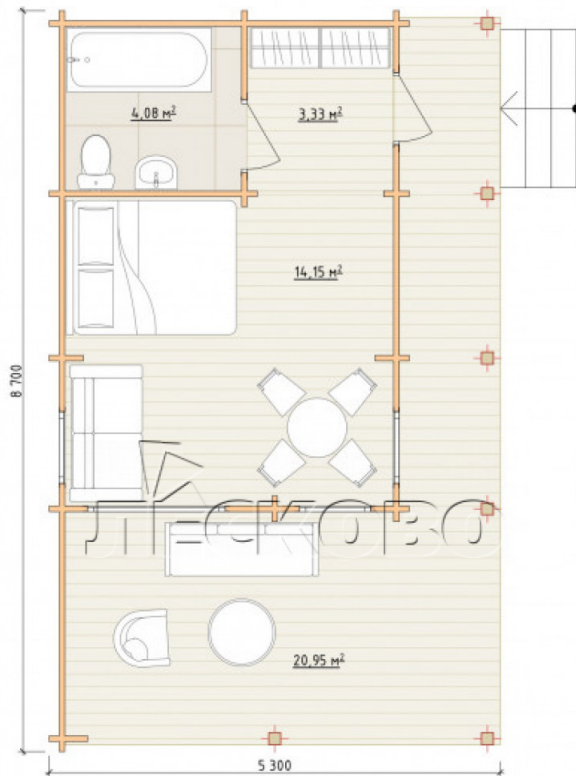

## Log Cabin "DG-20"

Project Dimensions

5.3 × 8.7 / 42.5 m<sup>2</sup>

Цена

**9,395 €**

## House Kit

- Wall kit: 44 × 145mm mini-chamber drying chamber with bowls for the project. The material of the tree is spruce, pine (GOST 8486). Humidity 12-14%. The height of the walls is 2.16 m;
- Logs, lower harness: board 45 × 145 mm chamber drying 12-16%;
- Floors: floorboard 35 mm, Chamber drying;
- Ceiling: imitation of a bar 20 × 135 mm, Chamber drying;
- Wooden windows, glass 4 mm, Single. Treatment with a colorless antiseptic. Hardware;

Window 0.84×1.885

м.3 шт.

Window 1.62×1.885

м.1 шт.

- Wooden doors;

1 шт.

0.84×1.885 м.

bath. 1 шт.