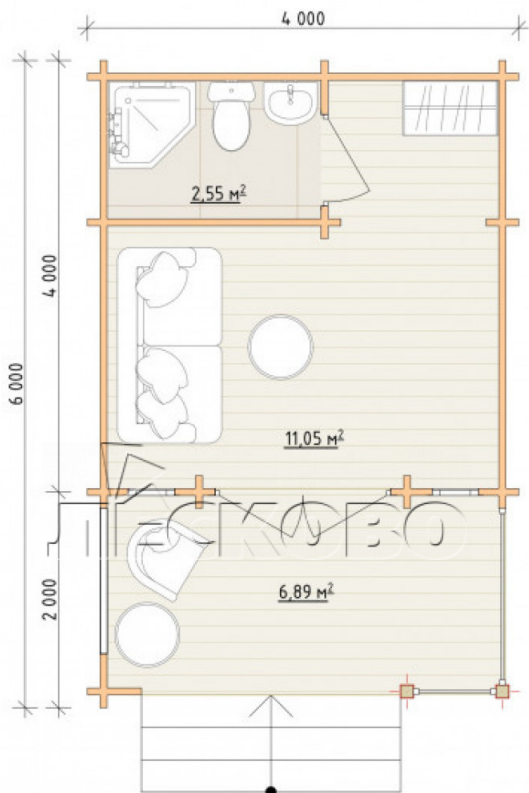

Log Cabin "DG-18"

Project Dimensions

4 × 6 / 20.5 m²

Цена

6,223 €

Timber

45 mm

65 mm
+ 1,441 €

Assembling a house kit

No assembly required

Assembly required
+ 1,556 €

Project planning

House Kit

- Wall kit: 44 × 145mm mini-chamber drying chamber with bowls for the project. The material of the tree is spruce, pine (GOST 8486). Humidity 12-14%. The height of the walls is 2.16 m;
- Logs, lower harness: board 45 × 145 mm chamber drying 12-16%;
- Floors: floorboard 35 mm, Chamber drying;
- Ceiling: imitation of a bar 20 × 135 mm, Chamber drying;
- Wooden windows, glass 4 mm, Single. Treatment with a colorless antiseptic. Hardware;

0.42×1.885 м.2 шт.

- Wooden doors;

1 шт.

1.62×1.885 м.1 шт.

7. Platbands: dry planed board 20 × 100 mm;

8. Roof: shingles.

9. Skirting board 35 mm.

+7 (4942) 499-770