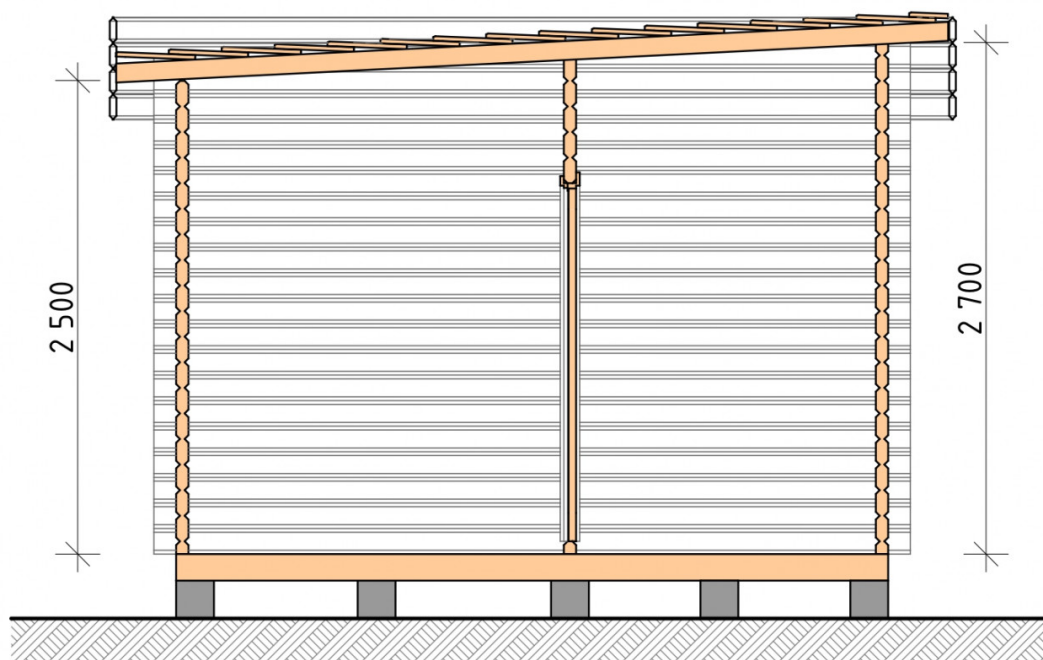

Log Cabin "DG-18"

Project Dimensions

4 × 6 / 20.5 m²

Цена

6,223 €

Timber

45 mm

65 mm
+ 1,441 €

Assembling a house kit

No assembly required

Assembly required
+ 1,556 €

Project planning

House Kit

- Wall kit: 44 × 145mm mini-chamber drying chamber with bowls for the project. The material of the tree is spruce, pine (GOST 8486). Humidity 12-14%. The height of the walls is 2.16 m;
- Logs, lower harness: board 45 × 145 mm chamber drying 12-16%;
- Floors: floorboard 35 mm, Chamber drying;
- Ceiling: imitation of a bar 20 × 135 mm, Chamber drying;
- Wooden windows, glass 4 mm, Single. Treatment with a colorless antiseptic. Hardware;

0.42×1.885 м.2 шт.

- Wooden doors;

1 шт.

1.62×1.885 м.1 шт.

7. Platbands: dry planed board 20 × 100 mm;

8. Roof: shingles.

9. Skirting board 35 mm.

+7 (4942) 499-770