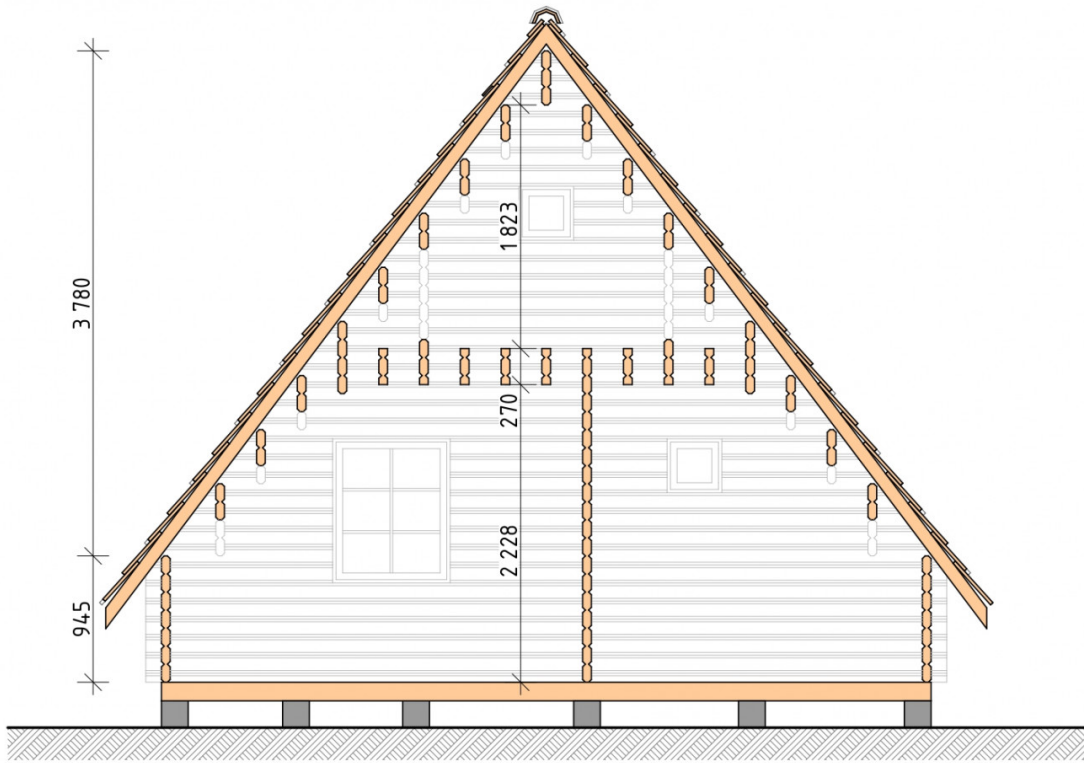

Log Cabin "DG-16"

Project Dimensions

6 × 7.7 / 46.8 m²

Цена

9,619 €

Timber

45 mm

65 mm
+ 2,348 €

Assembling a house kit

No assembly required

Assembly required
+ 2,405 €

Project planning

House Kit

- Wall kit: 44 × 145mm mini-chamber drying chamber with bowls for the project. The material of the tree is spruce, pine (GOST 8486). Humidity 12-14%. The height of the walls is 2.16 m;
- Logs, lower harness: board 45 × 145 mm chamber drying 12-16%;
- Floors: floorboard 35 mm, Chamber drying;
- Ceiling: imitation of a bar 20 × 135 mm, Chamber drying;
- Wooden windows, glass 4 mm, Single. Treatment with a colorless antiseptic. Hardware;

Window 0.87×1.17 0.40×0.38 м.2 шт.
м.3 шт.

- Wooden doors;

2 шт.

0.84×1.885 м.
glass.1 шт.

7. Platbands: dry planed board 20 × 100 mm;

8. Roof: shingles.

9. Skirting board 35 mm.

+7 (4942) 499-770