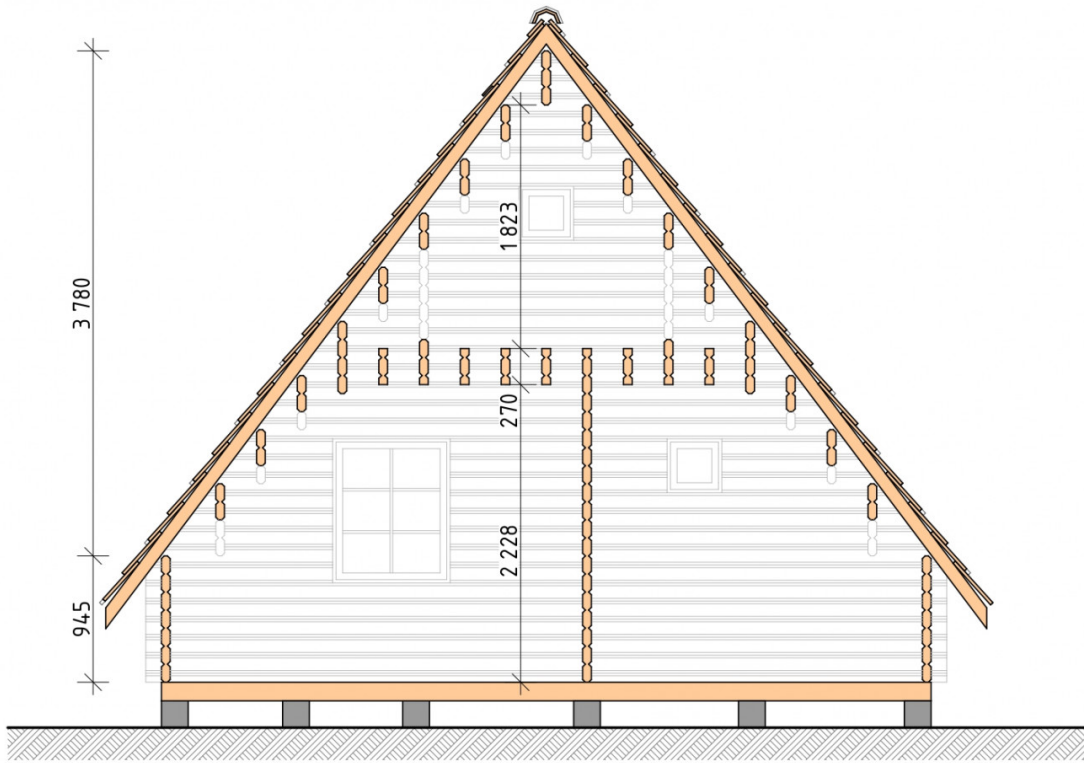

Log Cabin "DG-16"

Project Dimensions

6 × 7.7 / 46.8 m²

Цена

9,553 €

Timber

45 mm

65 mm
+ 2,332 €

Assembling a house kit

No assembly required

Assembly required
+ 2,388 €

Project planning

House Kit

- Wall kit: 44 × 145mm mini-chamber drying chamber with bowls for the project. The material of the tree is spruce, pine (GOST 8486). Humidity 12-14%. The height of the walls is 2.16 m;
- Logs, lower harness: board 45 × 145 mm chamber drying 12-16%;
- Floors: floorboard 35 mm, Chamber drying;
- Ceiling: imitation of a bar 20 × 135 mm, Chamber drying;
- Wooden windows, glass 4 mm, Single. Treatment with a colorless antiseptic. Hardware;

Window 0.87×1.17 0.40×0.38 м.2 шт.
м.3 шт.

- Wooden doors;

2 шт.

0.84×1.885 м.
glass.1 шт.

7. Platbands: dry planed board 20 × 100 mm;

8. Roof: shingles.

9. Skirting board 35 mm.

+7 (4942) 499-770