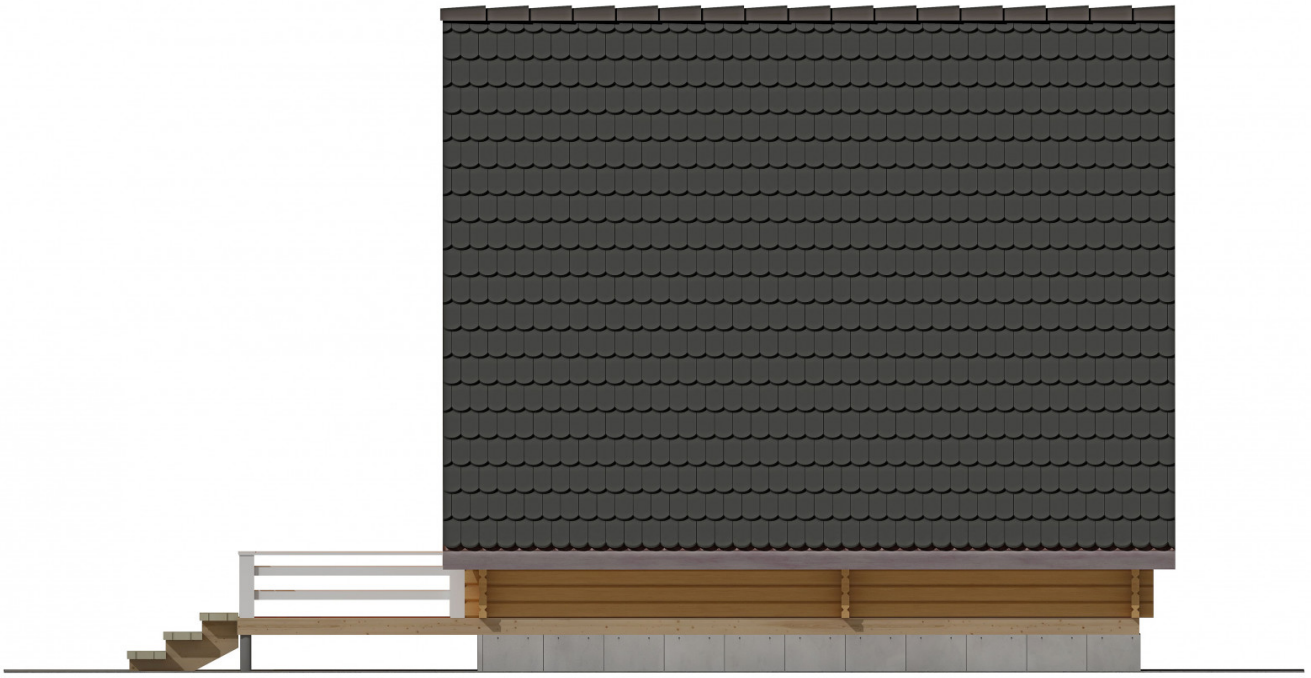

Log Cabin "DG-16"

Project Dimensions

6 × 7.7 / 46.8 m²

Цена

9,553 €

Timber

45 mm

65 mm
+ 2,332 €

Assembling a house kit

No assembly required

Assembly required
+ 2,388 €

Project planning

House Kit

- Wall kit: 44 × 145mm mini-chamber drying chamber with bowls for the project. The material of the tree is spruce, pine (GOST 8486). Humidity 12-14%. The height of the walls is 2.16 m;
- Logs, lower harness: board 45 × 145 mm chamber drying 12-16%;
- Floors: floorboard 35 mm, Chamber drying;
- Ceiling: imitation of a bar 20 × 135 mm, Chamber drying;
- Wooden windows, glass 4 mm, Single. Treatment with a colorless antiseptic. Hardware;