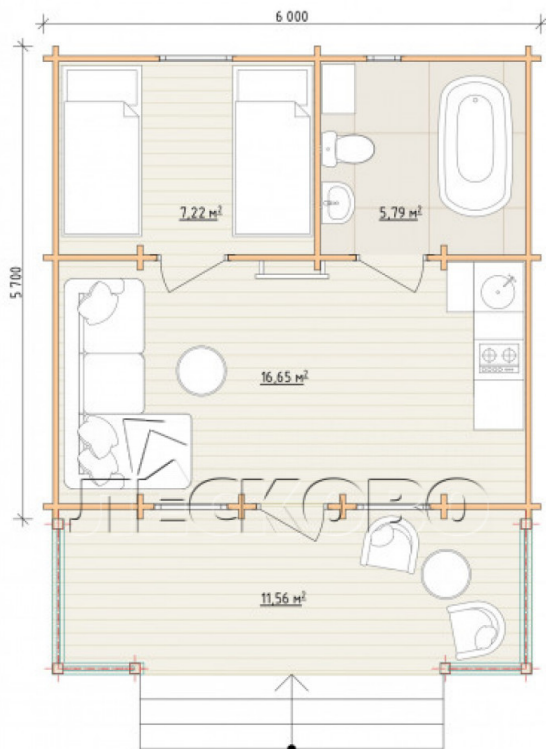

Log Cabin "DG-16"

Project Dimensions

6 × 7.7 / 46.8 m²

Цена

9,619 €

Timber

45 mm

65 mm
+ 2,348 €

Assembling a house kit

No assembly required

Assembly required
+ 2,405 €

Project planning

House Kit

- Wall kit: 44 × 145mm mini-chamber drying chamber with bowls for the project. The material of the tree is spruce, pine (GOST 8486). Humidity 12-14%. The height of the walls is 2.16 m;
- Logs, lower harness: board 45 × 145 mm chamber drying 12-16%;
- Floors: floorboard 35 mm, Chamber drying;
- Ceiling: imitation of a bar 20 × 135 mm, Chamber drying;
- Wooden windows, glass 4 mm, Single. Treatment with a colorless antiseptic. Hardware;

Window 0.87×1.17 0.40×0.38 м.2 шт.
м.3 шт.

- Wooden doors;

2 шт.

0.84×1.885 м.
glass.1 шт.

7. Platbands: dry planed board 20 × 100 mm;

8. Roof: shingles.

9. Skirting board 35 mm.

+7 (4942) 499-770