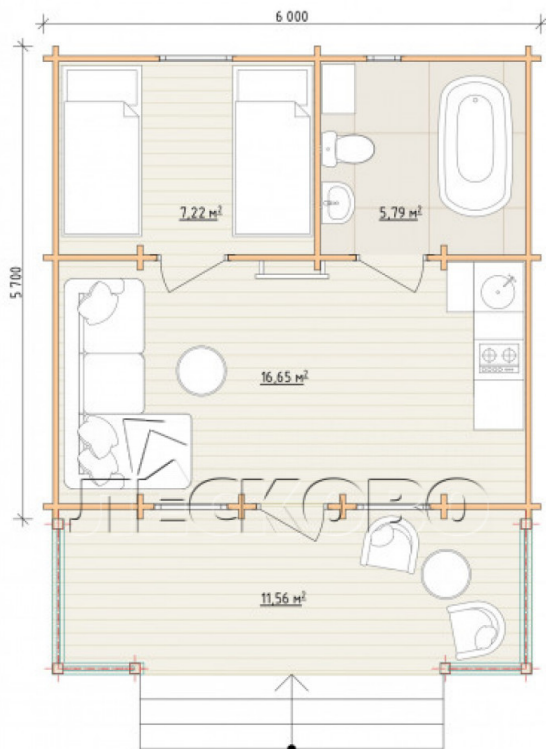

Log Cabin "DG-16"

Project Dimensions

6 × 7.7 / 46.8 m²

Цена

9,553 €

Timber

45 mm

65 mm
+ 2,332 €

Assembling a house kit

No assembly required

Assembly required
+ 2,388 €

Project planning

House Kit

- Wall kit: 44 × 145mm mini-chamber drying chamber with bowls for the project. The material of the tree is spruce, pine (GOST 8486). Humidity 12-14%. The height of the walls is 2.16 m;
- Logs, lower harness: board 45 × 145 mm chamber drying 12-16%;
- Floors: floorboard 35 mm, Chamber drying;
- Ceiling: imitation of a bar 20 × 135 mm, Chamber drying;
- Wooden windows, glass 4 mm, Single. Treatment with a colorless antiseptic. Hardware;

Window 0.87×1.17 0.40×0.38 м.2 шт.
м.3 шт.

- Wooden doors;

2 шт.

0.84×1.885 м.
glass.1 шт.

7. Platbands: dry planed board 20 × 100 mm;

8. Roof: shingles.

9. Skirting board 35 mm.

+7 (4942) 499-770