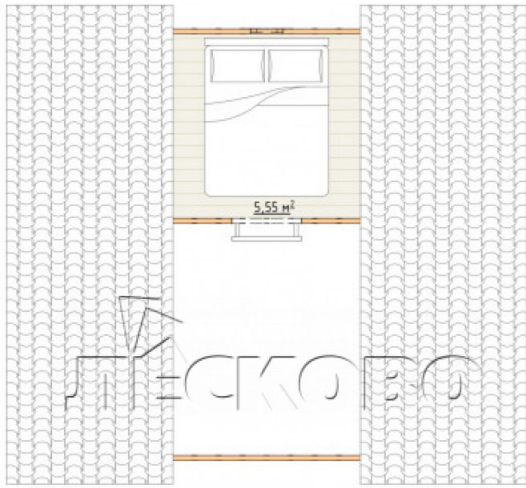

Log Cabin "DG-16"

Project Dimensions

6 × 7.7 / 46.8 m²

Цена

9,619 €

Timber

45 mm

65 mm
+ 2,348 €

Assembling a house kit

No assembly required

Assembly required
+ 2,405 €

Project planning

House Kit

- Wall kit: 44 × 145mm mini-chamber drying chamber with bowls for the project. The material of the tree is spruce, pine (GOST 8486). Humidity 12-14%. The height of the walls is 2.16 m;
- Logs, lower harness: board 45 × 145 mm chamber drying 12-16%;
- Floors: floorboard 35 mm, Chamber drying;
- Ceiling: imitation of a bar 20 × 135 mm, Chamber drying;
- Wooden windows, glass 4 mm, Single. Treatment with a colorless antiseptic. Hardware;