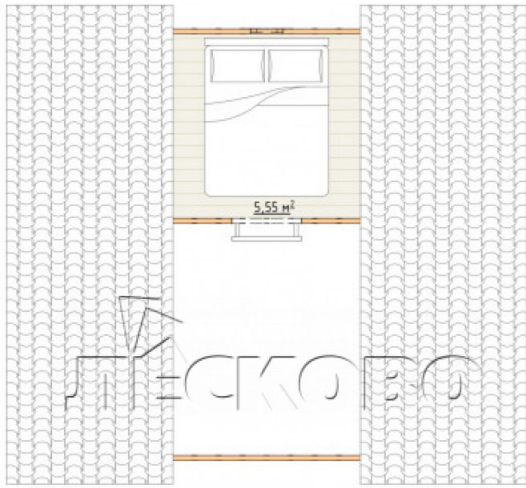

Log Cabin "DG-16"

Project Dimensions

6 × 7.7 / 46.8 m²

Цена

9,553 €

Timber

45 mm

65 mm
+ 2,332 €

Assembling a house kit

No assembly required

Assembly required
+ 2,388 €

Project planning

House Kit

- Wall kit: 44 × 145mm mini-chamber drying chamber with bowls for the project. The material of the tree is spruce, pine (GOST 8486). Humidity 12-14%. The height of the walls is 2.16 m;
- Logs, lower harness: board 45 × 145 mm chamber drying 12-16%;
- Floors: floorboard 35 mm, Chamber drying;
- Ceiling: imitation of a bar 20 × 135 mm, Chamber drying;
- Wooden windows, glass 4 mm, Single. Treatment with a colorless antiseptic. Hardware;