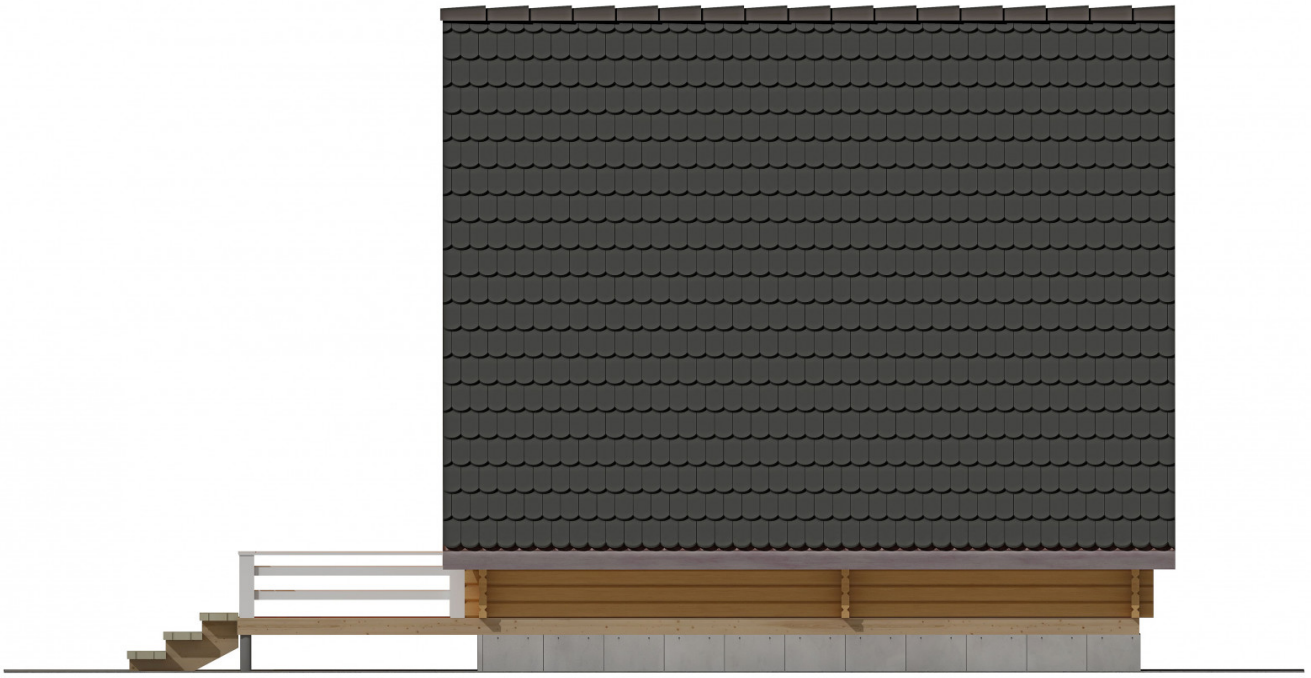

Log Cabin "DG-16"

Project Dimensions

6 × 7.7 / 46.8 m²

Цена

9,619 €

Timber

45 mm

65 mm
+ 2,348 €

Assembling a house kit

No assembly required

Assembly required
+ 2,405 €

Project planning

House Kit

- Wall kit: 44 × 145mm mini-chamber drying chamber with bowls for the project. The material of the tree is spruce, pine (GOST 8486). Humidity 12-14%. The height of the walls is 2.16 m;
- Logs, lower harness: board 45 × 145 mm chamber drying 12-16%;
- Floors: floorboard 35 mm, Chamber drying;
- Ceiling: imitation of a bar 20 × 135 mm, Chamber drying;
- Wooden windows, glass 4 mm, Single. Treatment with a colorless antiseptic. Hardware;