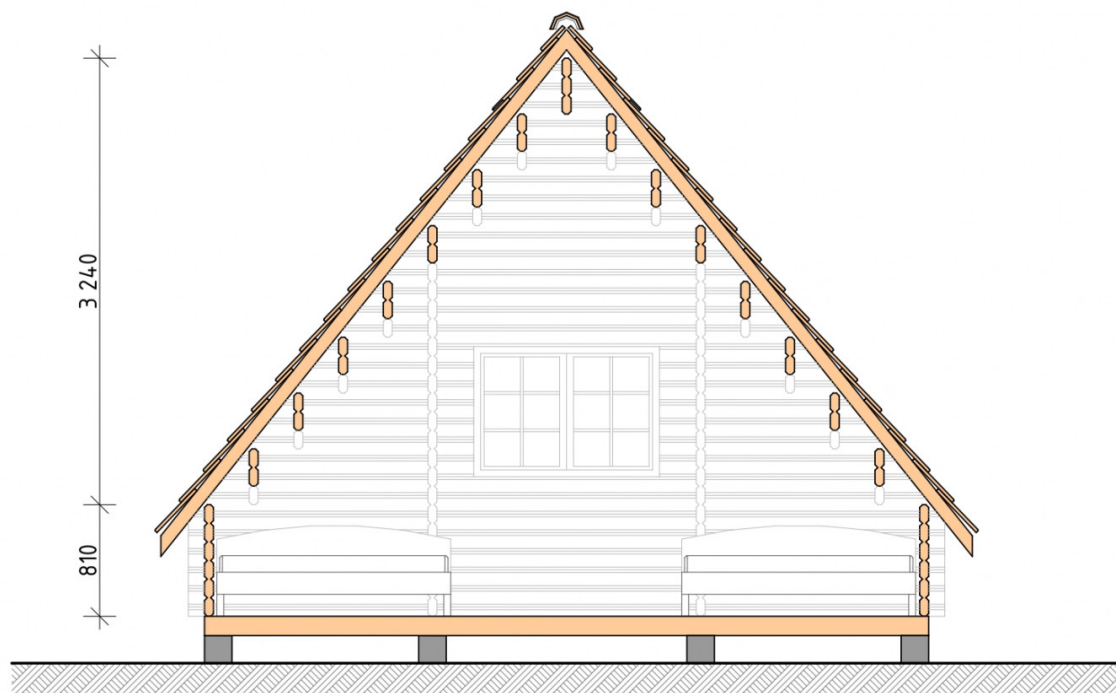

Log Cabin "DG-15"

Project Dimensions

5.5 × 10 / 49.2 m²

Цена

9,942 €

Timber

45 mm

65 mm
+ 2,389 €

Assembling a house kit

No assembly required

Assembly required
+ 2,485 €

Project planning

House Kit

- Wall kit: 44 × 145mm mini-chamber drying chamber with bowls for the project. The material of the tree is spruce, pine (GOST 8486). Humidity 12-14%. The height of the walls is 2.16 m;
- Logs, lower harness: board 45 × 145 mm chamber drying 12-16%;
- Floors: floorboard 35 mm, Chamber drying;
- Ceiling: imitation of a bar 20 × 135 mm, Chamber drying;
- Wooden windows, glass 4 mm, Single. Treatment with a colorless antiseptic. Hardware;

0.42×1.885 м.1 шт.

0.87×0.78 м.2 шт.

1.34×0.91 м.2 шт.

- Wooden doors;

2 шт.

0.84×1.885 м.

glass.1 шт.

7. Platbands: dry planed board 20 × 100 mm;