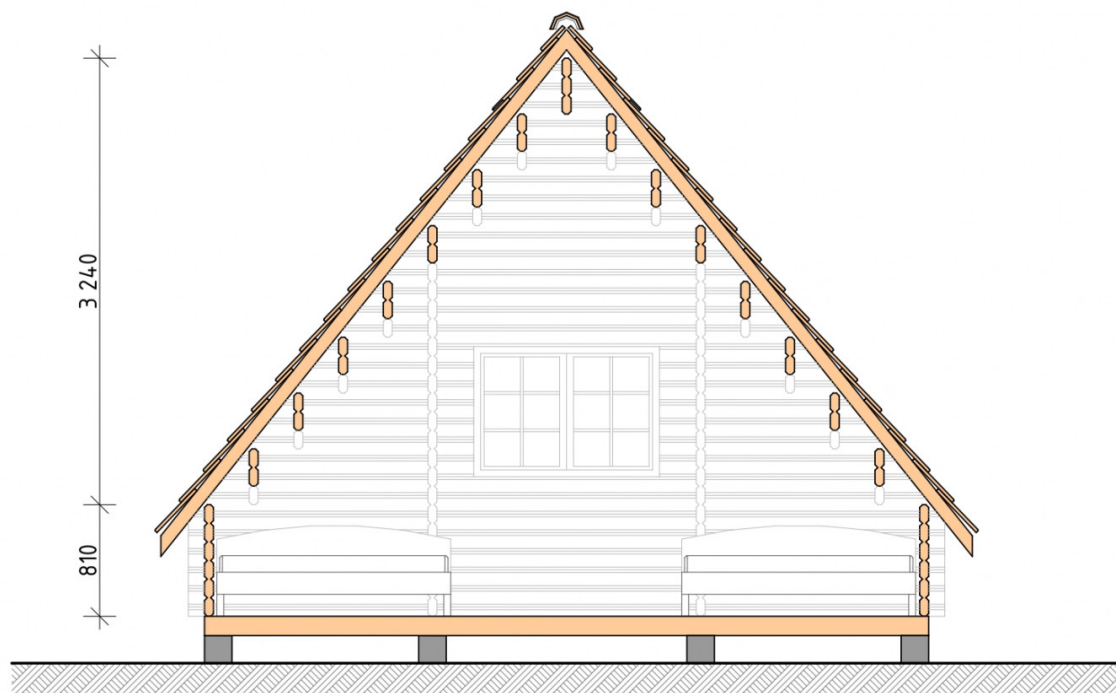

Log Cabin "DG-15"

Project Dimensions

5.5 × 10 / 49.2 m²

Цена

9,873 €

Timber

45 mm

65 mm
+ 2,373 €

Assembling a house kit

No assembly required

Assembly required
+ 2,468 €

Project planning

House Kit

- Wall kit: 44 × 145mm mini-chamber drying chamber with bowls for the project. The material of the tree is spruce, pine (GOST 8486). Humidity 12-14%. The height of the walls is 2.16 m;
- Logs, lower harness: board 45 × 145 mm chamber drying 12-16%;
- Floors: floorboard 35 mm, Chamber drying;
- Ceiling: imitation of a bar 20 × 135 mm, Chamber drying;
- Wooden windows, glass 4 mm, Single. Treatment with a colorless antiseptic. Hardware;

0.42×1.885 м.1 шт.

0.87×0.78 м.2 шт.

1.34×0.91 м.2 шт.

- Wooden doors;

2 шт.

0.84×1.885 м.

glass.1 шт.

7. Platbands: dry planed board 20 × 100 mm;