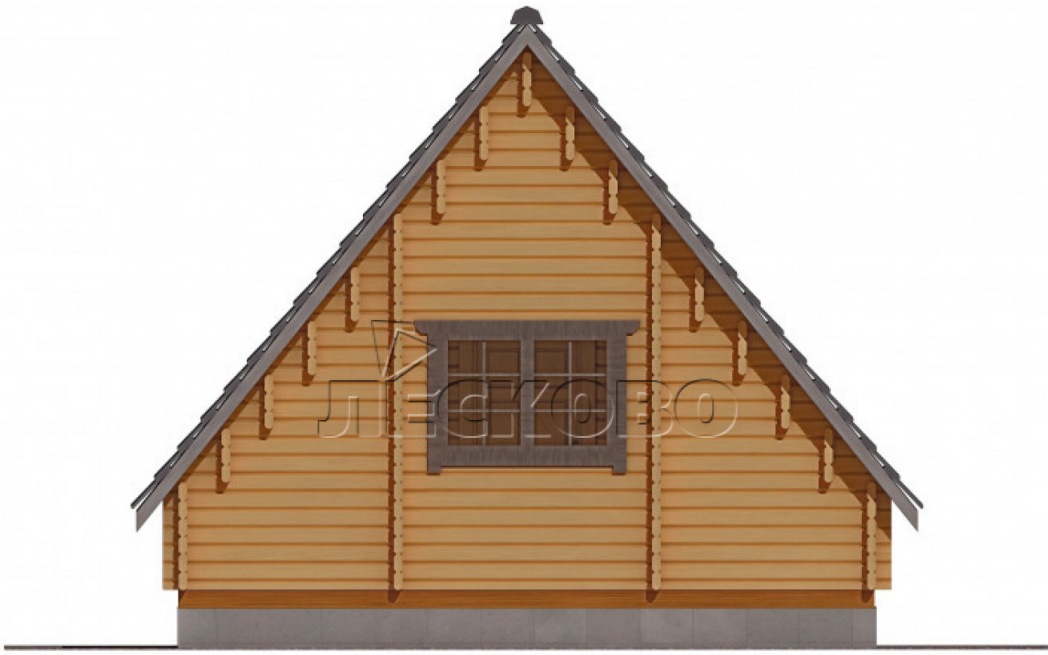

Log Cabin "DG-15"

Project Dimensions

5.5 × 10 / 49.2 m²

Цена

9,942 €

Timber

45 mm

65 mm
+ 2,389 €

Assembling a house kit

No assembly required

Assembly required
+ 2,485 €

Project planning

House Kit

- Wall kit: 44 × 145mm mini-chamber drying chamber with bowls for the project. The material of the tree is spruce, pine (GOST 8486). Humidity 12-14%. The height of the walls is 2.16 m;
- Logs, lower harness: board 45 × 145 mm chamber drying 12-16%;
- Floors: floorboard 35 mm, Chamber drying;
- Ceiling: imitation of a bar 20 × 135 mm, Chamber drying;
- Wooden windows, glass 4 mm, Single. Treatment with a colorless antiseptic. Hardware;