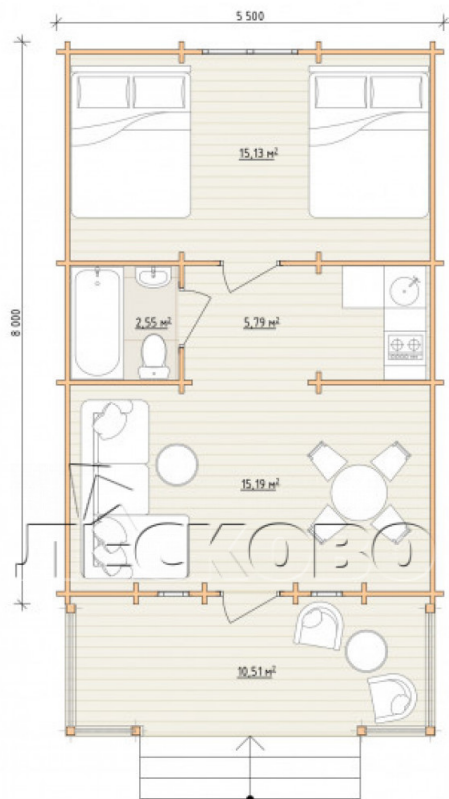

Log Cabin "DG-15"

Project Dimensions

5.5 × 10 / 49.2 m²

Цена

9,873 €

Timber

45 mm

65 mm
+ 2,373 €

Assembling a house kit

No assembly required

Assembly required
+ 2,468 €

Project planning

House Kit

- Wall kit: 44 × 145mm mini-chamber drying chamber with bowls for the project. The material of the tree is spruce, pine (GOST 8486). Humidity 12-14%. The height of the walls is 2.16 m;
- Logs, lower harness: board 45 × 145 mm chamber drying 12-16%;
- Floors: floorboard 35 mm, Chamber drying;
- Ceiling: imitation of a bar 20 × 135 mm, Chamber drying;
- Wooden windows, glass 4 mm, Single. Treatment with a colorless antiseptic. Hardware;

0.42×1.885 м.1 шт.

0.87×0.78 м.2 шт.

1.34×0.91 м.2 шт.

- Wooden doors;

2 шт.

0.84×1.885 м.

glass.1 шт.

7. Platbands: dry planed board 20 × 100 mm;