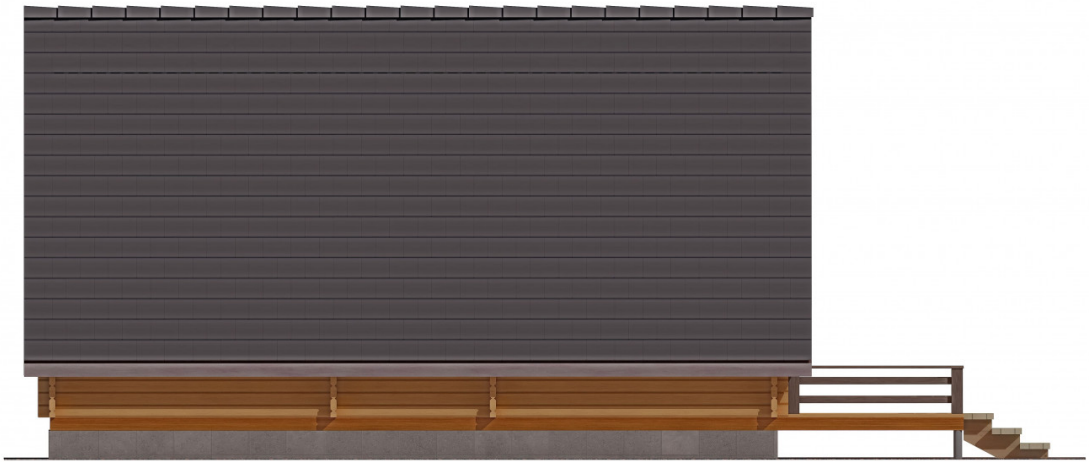

Log Cabin "DG-15"

Project Dimensions

5.5 × 10 / 49.2 m²

Цена

9,942 €

Timber

45 mm

65 mm
+ 2,389 €

Assembling a house kit

No assembly required

Assembly required
+ 2,485 €

Project planning

House Kit

- Wall kit: 44 × 145mm mini-chamber drying chamber with bowls for the project. The material of the tree is spruce, pine (GOST 8486). Humidity 12-14%. The height of the walls is 2.16 m;
- Logs, lower harness: board 45 × 145 mm chamber drying 12-16%;
- Floors: floorboard 35 mm, Chamber drying;
- Ceiling: imitation of a bar 20 × 135 mm, Chamber drying;
- Wooden windows, glass 4 mm, Single. Treatment with a colorless antiseptic. Hardware;