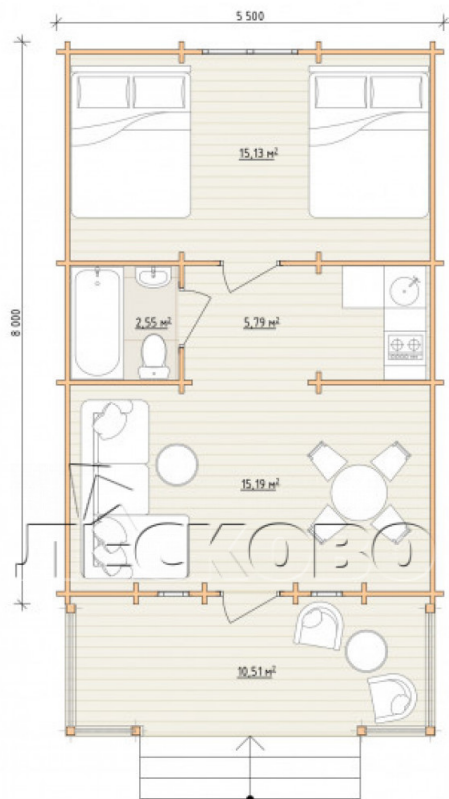

Log Cabin "DG-15"

Project Dimensions

5.5 × 10 / 49.2 m²

Цена

9,942 €

Timber

45 mm

65 mm
+ 2,389 €

Assembling a house kit

No assembly required

Assembly required
+ 2,485 €

Project planning

House Kit

- Wall kit: 44 × 145mm mini-chamber drying chamber with bowls for the project. The material of the tree is spruce, pine (GOST 8486). Humidity 12-14%. The height of the walls is 2.16 m;
- Logs, lower harness: board 45 × 145 mm chamber drying 12-16%;
- Floors: floorboard 35 mm, Chamber drying;
- Ceiling: imitation of a bar 20 × 135 mm, Chamber drying;
- Wooden windows, glass 4 mm, Single. Treatment with a colorless antiseptic. Hardware;

0.42×1.885 м.1 шт.

0.87×0.78 м.2 шт.

1.34×0.91 м.2 шт.

- Wooden doors;

2 шт.

0.84×1.885 м.

glass.1 шт.

7. Platbands: dry planed board 20 × 100 mm;