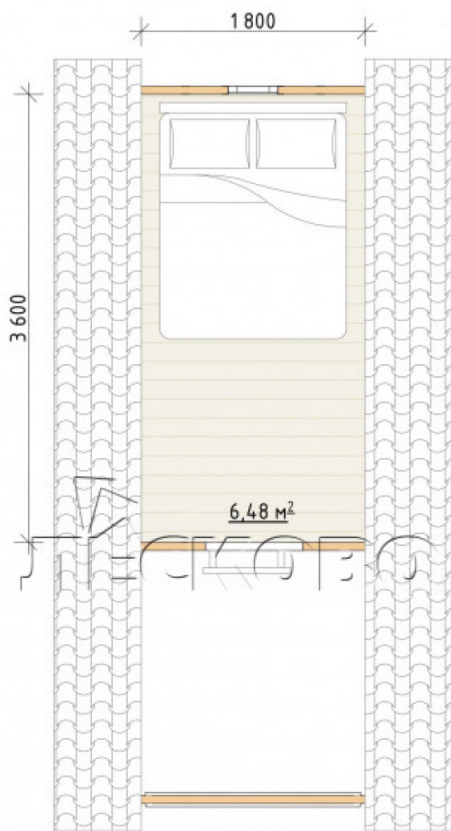

## Log Cabin "DG-14"

Project Dimensions

3 × 6 / 21.1 m<sup>2</sup>

Цена

**6,732 €**

### Timber

45 mm

65 mm  
+ 1,728 €

# House Kit

- Wall kit: 44 × 145mm mini-chamber drying chamber with bowls for the project. The material of the tree is spruce, pine (GOST 8486). Humidity 12-14%. The height of the walls is 2.16 m;
- Logs, lower harness: board 45 × 145 mm chamber drying 12-16%;
- Floors: floorboard 35 mm, Chamber drying;
- Ceiling: imitation of a bar 20 × 135 mm, Chamber drying;
- Wooden windows, glass 4 mm, Single. Treatment with a colorless antiseptic. Hardware;

Window 0.84×1.885  
м.1 шт.

Window 1.62×1.885  
м.1 шт.

0.40×0.38 м.1 шт.

- Wooden doors;

2 шт.

Door 0.84×1.885 м.  
Лев.-Прав.1 шт.

7. Platbands: dry planed board 20 × 100 mm;

8. Roof: shingles.