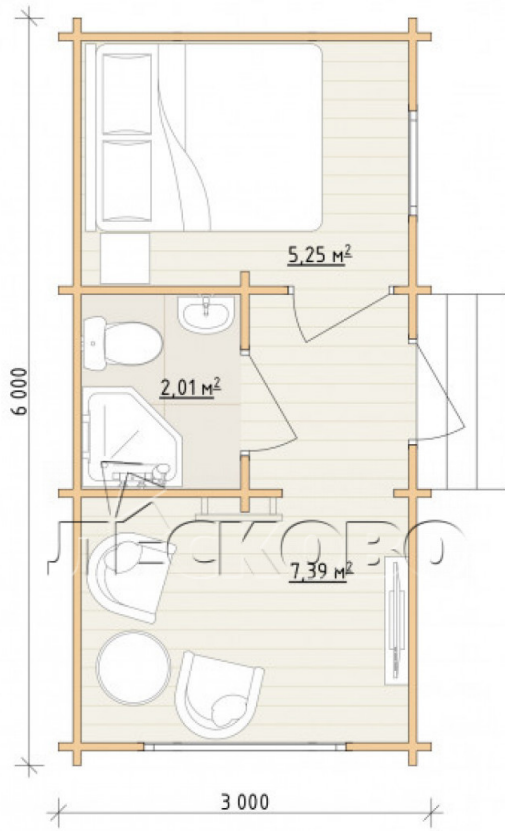

## Log Cabin "DG-14"

Project Dimensions

3 × 6 / 21.1 m<sup>2</sup>

Цена

**6,732 €**

# House Kit

- Wall kit: 44 × 145mm mini-chamber drying chamber with bowls for the project. The material of the tree is spruce, pine (GOST 8486). Humidity 12-14%. The height of the walls is 2.16 m;
- Logs, lower harness: board 45 × 145 mm chamber drying 12-16%;
- Floors: floorboard 35 mm, Chamber drying;
- Ceiling: imitation of a bar 20 × 135 mm, Chamber drying;
- Wooden windows, glass 4 mm, Single. Treatment with a colorless antiseptic. Hardware;

Window 0.84×1.885  
м.1 шт.

Window 1.62×1.885  
м.1 шт.

0.40×0.38 м.1 шт.

- Wooden doors;

2 шт.

Door 0.84×1.885 м.  
Лев.-Прав.1 шт.

7. Platbands: dry planed board 20 × 100 mm;

8. Roof: shingles.