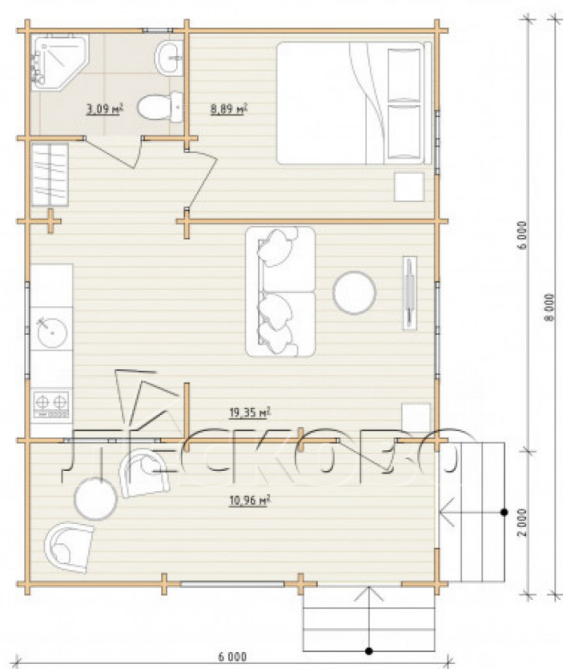

Log Cabin "DG-12"

Project Dimensions

6 × 8 / 42.3 m²

Цена

10,596 €

Timber

45 mm

65 mm
+ 3,022 €

Assembling a house kit

No assembly required

Assembly required
+ 2,649 €

Project planning

House Kit

- Wall kit: 44 × 145mm mini-chamber drying chamber with bowls for the project. The material of the tree is spruce, pine (GOST 8486). Humidity 12-14%. The height of the walls is 2.16 m;
- Logs, lower harness: board 45 × 145 mm chamber drying 12-16%;
- Floors: floorboard 35 mm, Chamber drying;
- Ceiling: imitation of a bar 20 × 135 mm, Chamber drying;
- Wooden windows, glass 4 mm, Single. Treatment with a colorless antiseptic. Hardware;

0.40×0.38 м.1 шт.

0.87×0.78 м.1 шт.

1.34×0.91 м.3 шт.

- Wooden doors;

2 шт.

0.84×1.885 м.

glass.1 шт.

7. Platbands: dry planed board 20 × 100 mm;