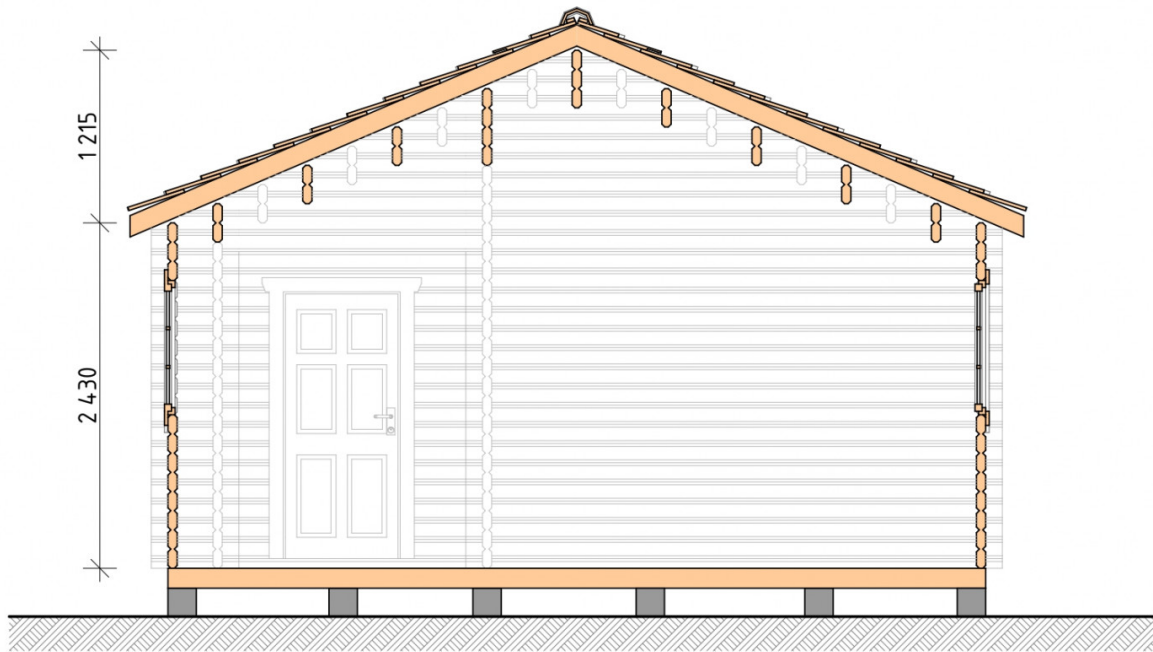

Log Cabin "DG-12"

Project Dimensions

6 × 8 / 42.3 m²

Цена

10,596 €

Timber

45 mm

65 mm
+ 3,022 €

Assembling a house kit

No assembly required

Assembly required
+ 2,649 €

Project planning

House Kit

- Wall kit: 44 × 145mm mini-chamber drying chamber with bowls for the project. The material of the tree is spruce, pine (GOST 8486). Humidity 12-14%. The height of the walls is 2.16 m;
- Logs, lower harness: board 45 × 145 mm chamber drying 12-16%;
- Floors: floorboard 35 mm, Chamber drying;
- Ceiling: imitation of a bar 20 × 135 mm, Chamber drying;
- Wooden windows, glass 4 mm, Single. Treatment with a colorless antiseptic. Hardware;

0.40×0.38 м.1 шт.

0.87×0.78 м.1 шт.

1.34×0.91 м.3 шт.

- Wooden doors;

2 шт.

0.84×1.885 м.

glass.1 шт.

7. Platbands: dry planed board 20 × 100 mm;