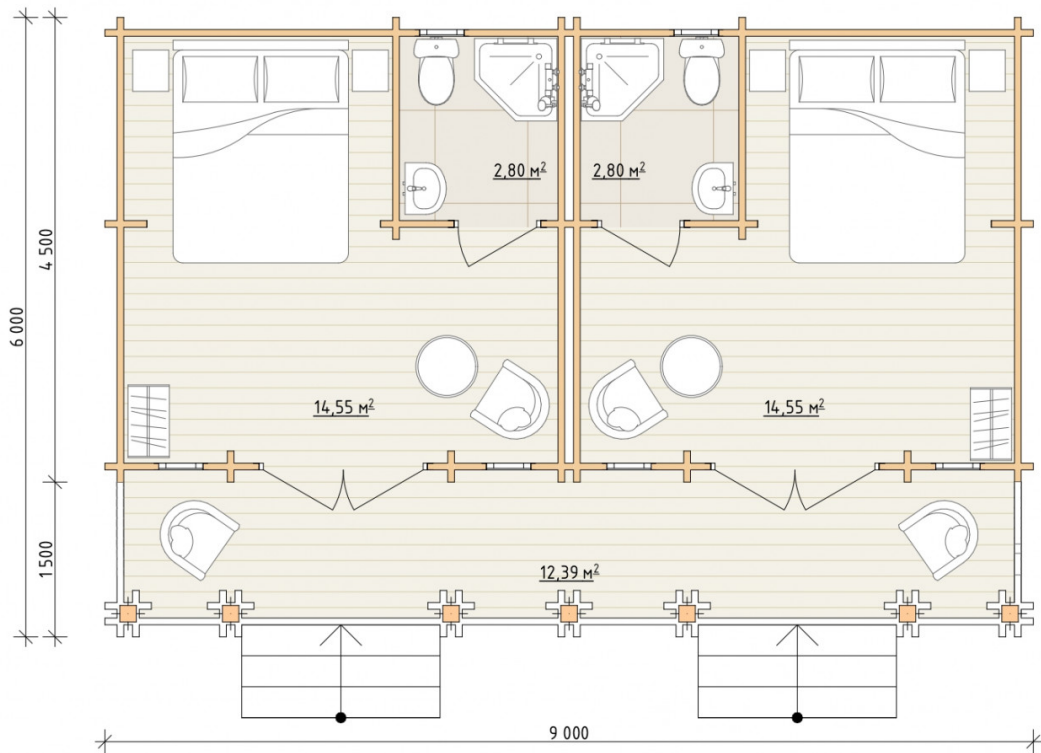

## Log Cabin "DG-11"

Project Dimensions

6 × 9 / 47 m<sup>2</sup>

Цена

**13,131 €**

## House Kit

- Wall kit: 44 × 145mm mini-chamber drying chamber with bowls for the project. The material of the tree is spruce, pine (GOST 8486). Humidity 12-14%. The height of the walls is 2.16 m;
- Logs, lower harness: board 45 × 145 mm chamber drying 12-16%;
- Floors: floorboard 35 mm, Chamber drying;
- Ceiling: imitation of a bar 20 × 135 mm, Chamber drying;
- Wooden windows, glass 4 mm, Single. Treatment with a colorless antiseptic. Hardware;

0.40×0.38 м.2 шт.

0.42×1.885 м.4 шт.

- Wooden doors;

2 шт.

1.62×1.885 м.2 шт.

7. Platbands: dry planed board 20 × 100 mm;

8. Roof: shingles.

9. Skirting board 35 mm.