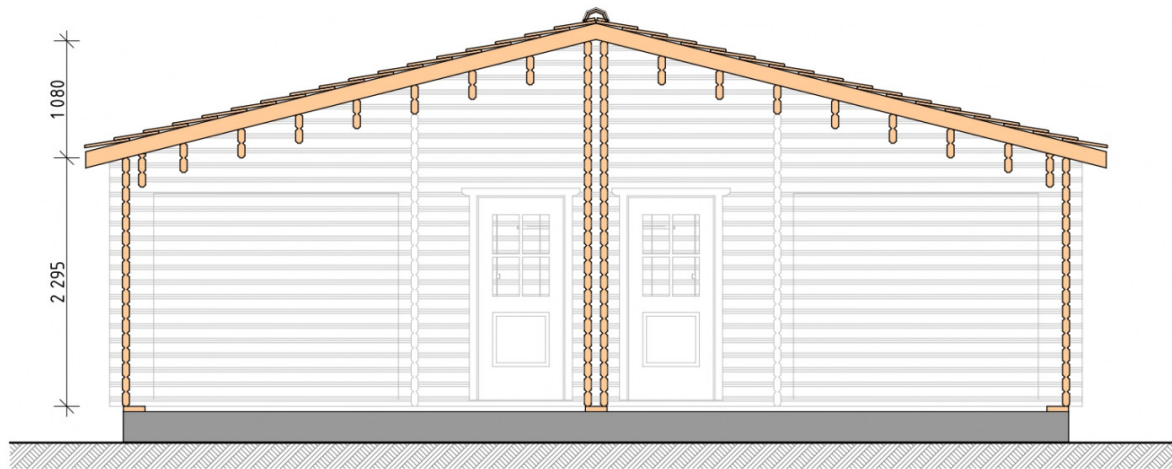

## Log Cabin "DG-11"

Project Dimensions

6 × 9 / 47 m<sup>2</sup>

Цена

**13,131 €**

## House Kit

- Wall kit: 44 × 145mm mini-chamber drying chamber with bowls for the project. The material of the tree is spruce, pine (GOST 8486). Humidity 12-14%. The height of the walls is 2.16 m;
- Logs, lower harness: board 45 × 145 mm chamber drying 12-16%;
- Floors: floorboard 35 mm, Chamber drying;
- Ceiling: imitation of a bar 20 × 135 mm, Chamber drying;
- Wooden windows, glass 4 mm, Single. Treatment with a colorless antiseptic. Hardware;

0.40×0.38 м.2 шт.

0.42×1.885 м.4 шт.

- Wooden doors;

2 шт.

1.62×1.885 м.2 шт.

7. Platbands: dry planed board 20 × 100 mm;

8. Roof: shingles.

9. Skirting board 35 mm.