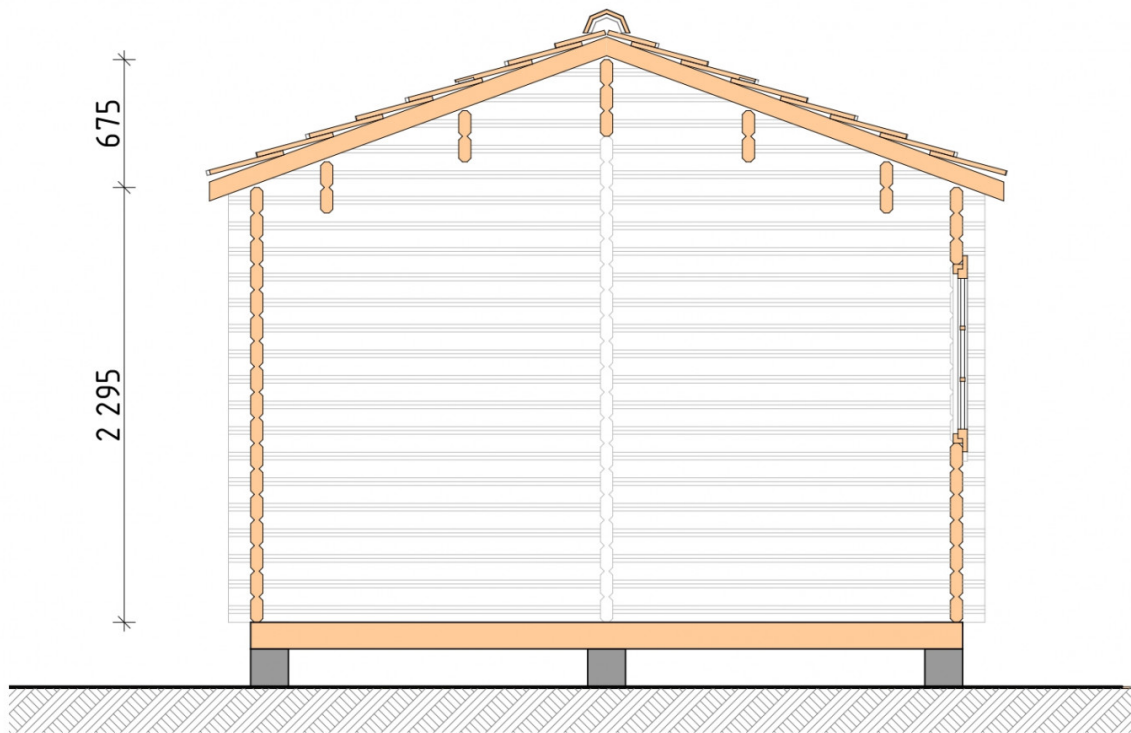

Log Cabin "DG-10"

Project Dimensions

4 × 6.8 / 23 m²

Цена

8,592 €

Timber

45 mm

65 mm
+ 1,672 €

Assembling a house kit

No assembly required

Assembly required
+ 2,148 €

Project planning

House Kit

- Wall kit: 44 × 145mm mini-chamber drying chamber with bowls for the project. The material of the tree is spruce, pine (GOST 8486). Humidity 12-14%. The height of the walls is 2.16 m;
- Logs, lower harness: board 45 × 145 mm chamber drying 12-16%;
- Floors: floorboard 35 mm, Chamber drying;
- Ceiling: imitation of a bar 20 × 135 mm, Chamber drying;
- Wooden windows, glass 4 mm, Single. Treatment with a colorless antiseptic. Hardware;

0.40×0.38 м.1 шт.

0.42×1.885 м.1 шт.

1.34×0.91 м.3 шт.

- Wooden doors;

10 шт.

0.84×1.885 м.

glass.1 шт.

7. Platbands: dry planed board 20 × 100 mm;