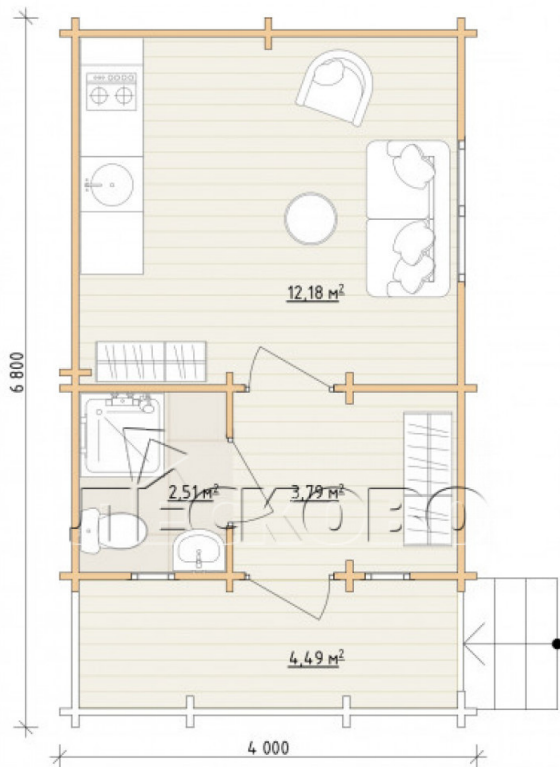

Log Cabin "DG-10"

Project Dimensions

4 × 6.8 / 23 m²

Цена

8,592 €

Timber

45 mm

65 mm
+ 1,672 €

Assembling a house kit

No assembly required

Assembly required
+ 2,148 €

Project planning

House Kit

- Wall kit: 44 × 145mm mini-chamber drying chamber with bowls for the project. The material of the tree is spruce, pine (GOST 8486). Humidity 12-14%. The height of the walls is 2.16 m;
- Logs, lower harness: board 45 × 145 mm chamber drying 12-16%;
- Floors: floorboard 35 mm, Chamber drying;
- Ceiling: imitation of a bar 20 × 135 mm, Chamber drying;
- Wooden windows, glass 4 mm, Single. Treatment with a colorless antiseptic. Hardware;

0.40×0.38 м.1 шт.

0.42×1.885 м.1 шт.

1.34×0.91 м.3 шт.

- Wooden doors;

10 шт.

0.84×1.885 м.

glass.1 шт.

7. Platbands: dry planed board 20 × 100 mm;