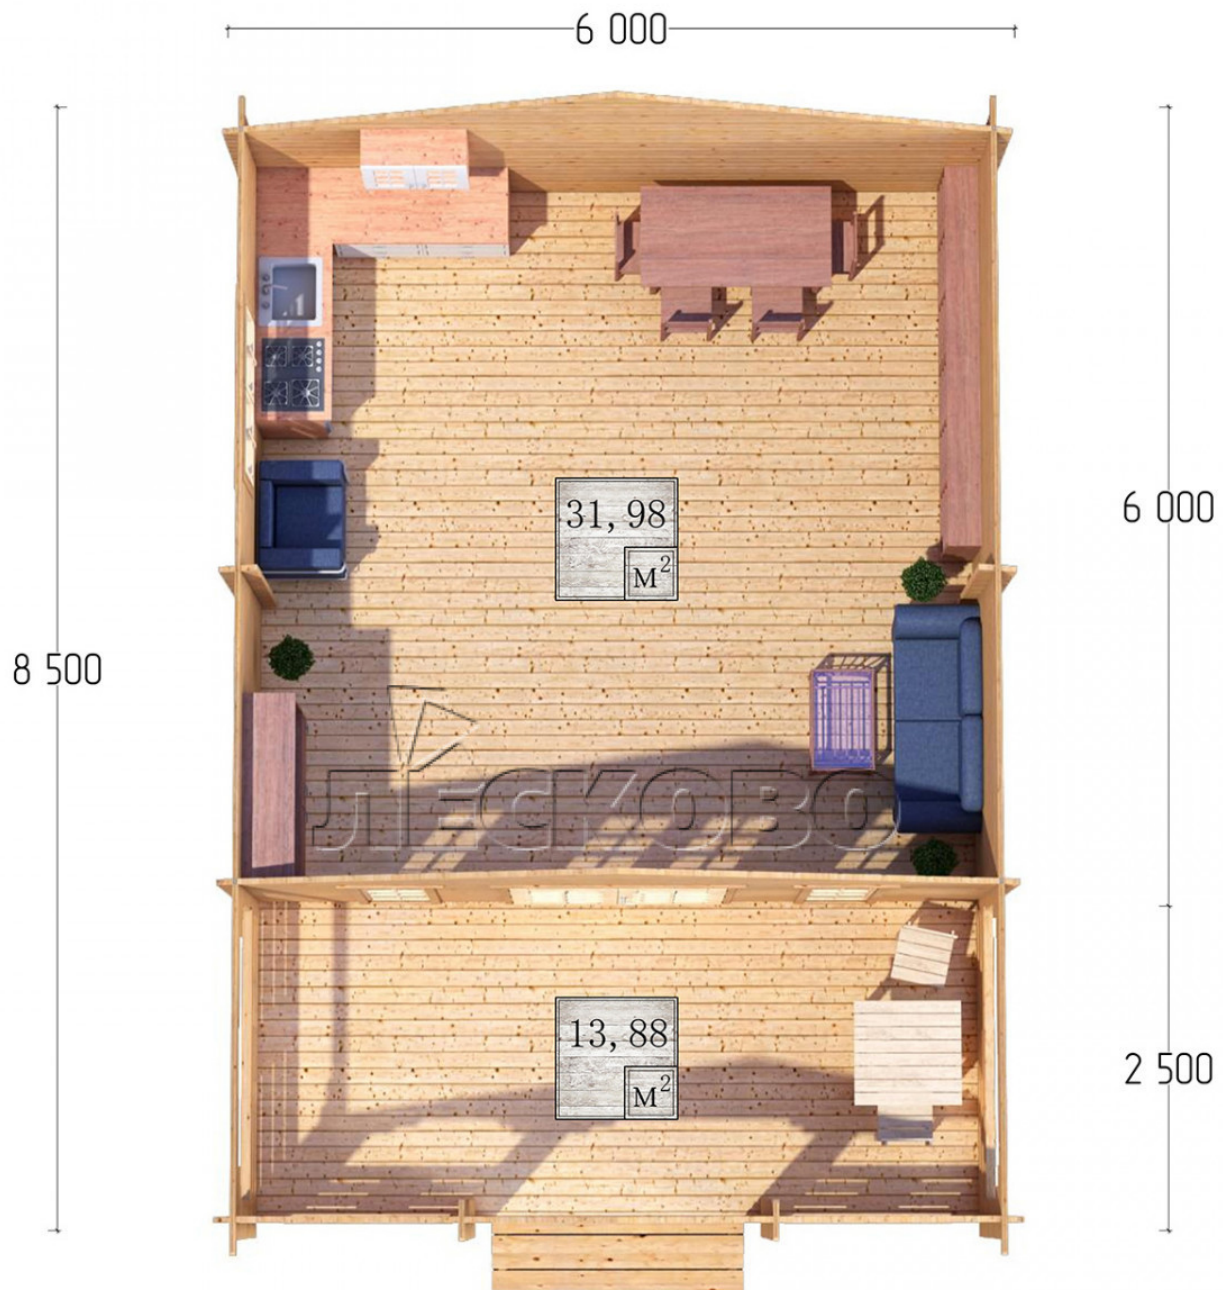

## Log Cabin "DSV" series 6×6

Project Dimensions

6 × 6 / 46.8 m<sup>2</sup>

Full house set

**6,534 €**

## Project planning

# Разрез

## House Kit

- Wall kit: 44 × 145mm mini-chamber drying chamber with bowls for the project. The material of the tree is spruce, pine (GOST 8486). Humidity 12-14%. The height of the walls is 2.16 m;
- Logs, lower harness: board 45 × 145 mm chamber drying 10-12%;
- Floors: floorboard 35 mm, Chamber drying;
- Ceiling: imitation of a bar 20 × 135 mm, Chamber drying;
- Wooden windows, glass 4 mm, Single. Treatment with a colorless antiseptic. Hardware;