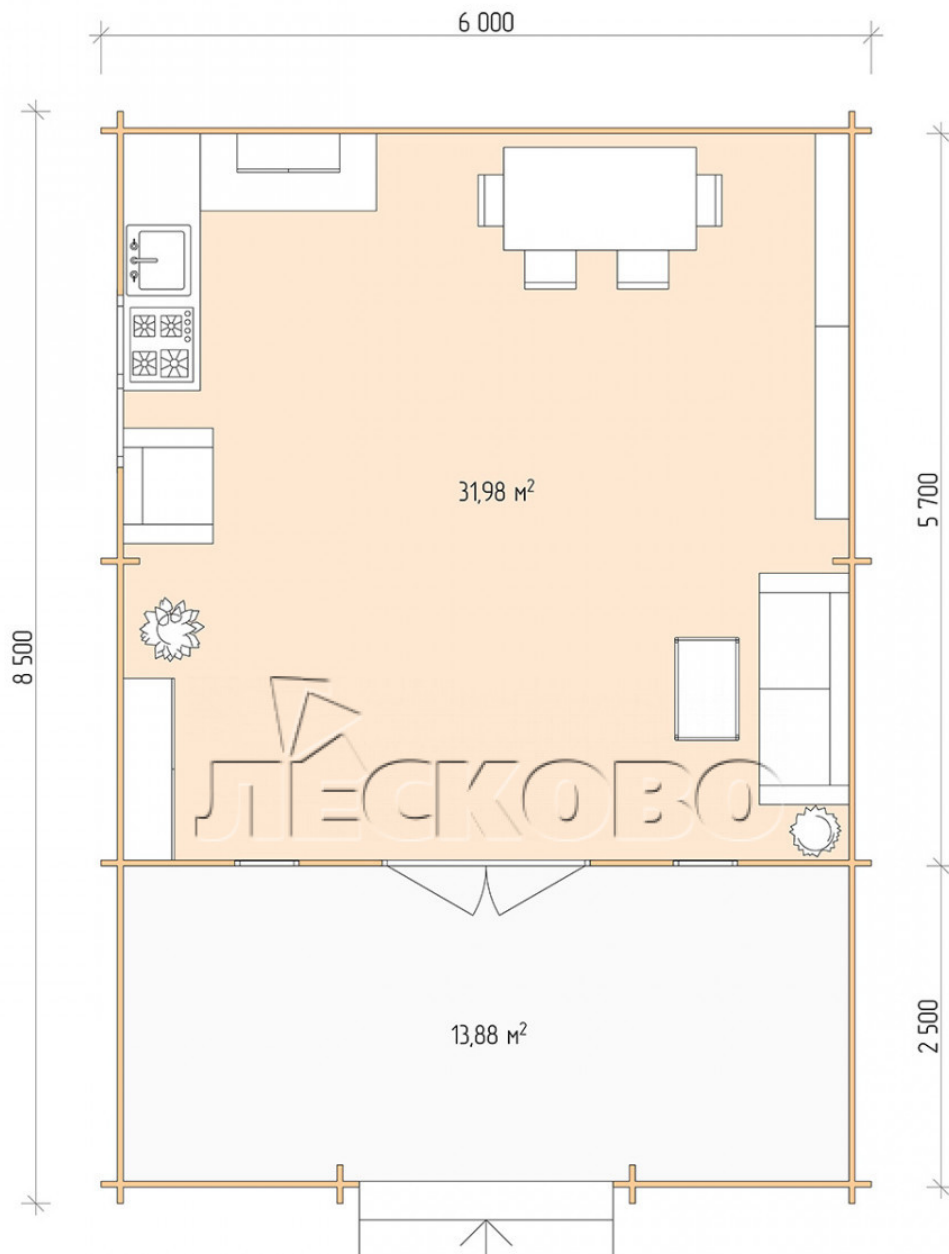

## Log Cabin "DSV" series 6×6

Project Dimensions

6 × 6 / 46.8 m<sup>2</sup>

Full house set

**6,534 €**

## Project planning

# Разрез

## House Kit

- Wall kit: 44 × 145mm mini-chamber drying chamber with bowls for the project. The material of the tree is spruce, pine (GOST 8486). Humidity 12-14%. The height of the walls is 2.16 m;
- Logs, lower harness: board 45 × 145 mm chamber drying 10-12%;
- Floors: floorboard 35 mm, Chamber drying;
- Ceiling: imitation of a bar 20 × 135 mm, Chamber drying;
- Wooden windows, glass 4 mm, Single. Treatment with a colorless antiseptic. Hardware;