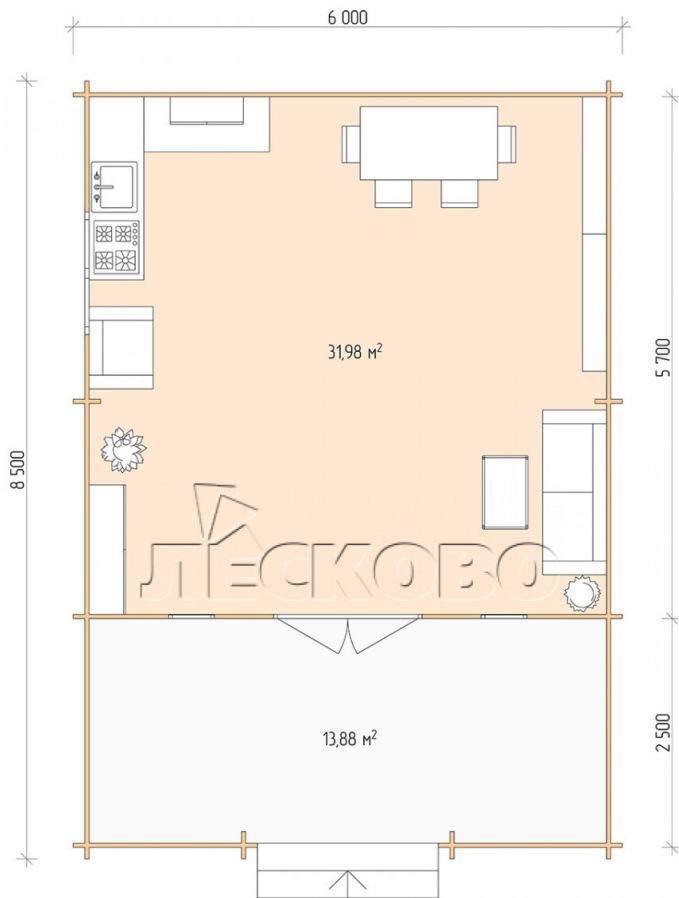

## Log Cabin "DSV" series 6×6

Project Dimensions

6 × 6 / 46.8 m<sup>2</sup>

Цена

**8,948 €**

# Разрез

# House Kit

- Wall kit: 44 × 145mm mini-chamber drying chamber with bowls for the project. The material of the tree is spruce, pine (GOST 8486). Humidity 12-14%. The height of the walls is 2.16 m;
- Logs, lower harness: board 45 × 145 mm chamber drying 10-12%;
- Floors: floorboard 35 mm, Chamber drying;
- Ceiling: imitation of a bar 20 × 135 mm, Chamber drying;
- Wooden windows, glass 4 mm, Single. Treatment with a colorless antiseptic. Hardware;