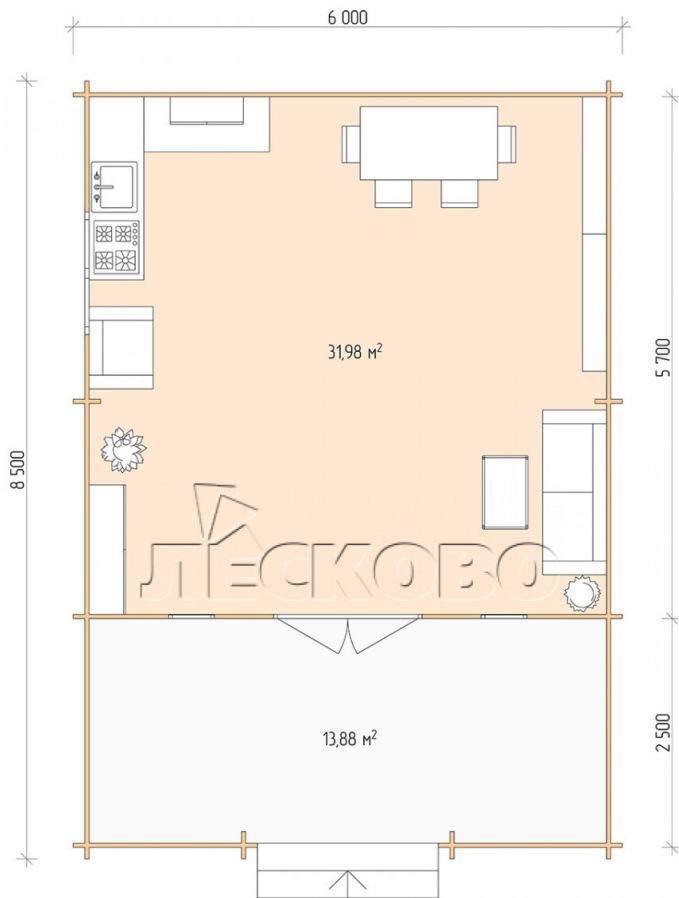

## Log Cabin "DSV" series 6×6

Project Dimensions

6 × 6 / 46.8 m<sup>2</sup>

Цена

**8,886 €**

# Разрез

# House Kit

- Wall kit: 44 × 145mm mini-chamber drying chamber with bowls for the project. The material of the tree is spruce, pine (GOST 8486). Humidity 12-14%. The height of the walls is 2.16 m;
- Logs, lower harness: board 45 × 145 mm chamber drying 10-12%;
- Floors: floorboard 35 mm, Chamber drying;
- Ceiling: imitation of a bar 20 × 135 mm, Chamber drying;
- Wooden windows, glass 4 mm, Single. Treatment with a colorless antiseptic. Hardware;