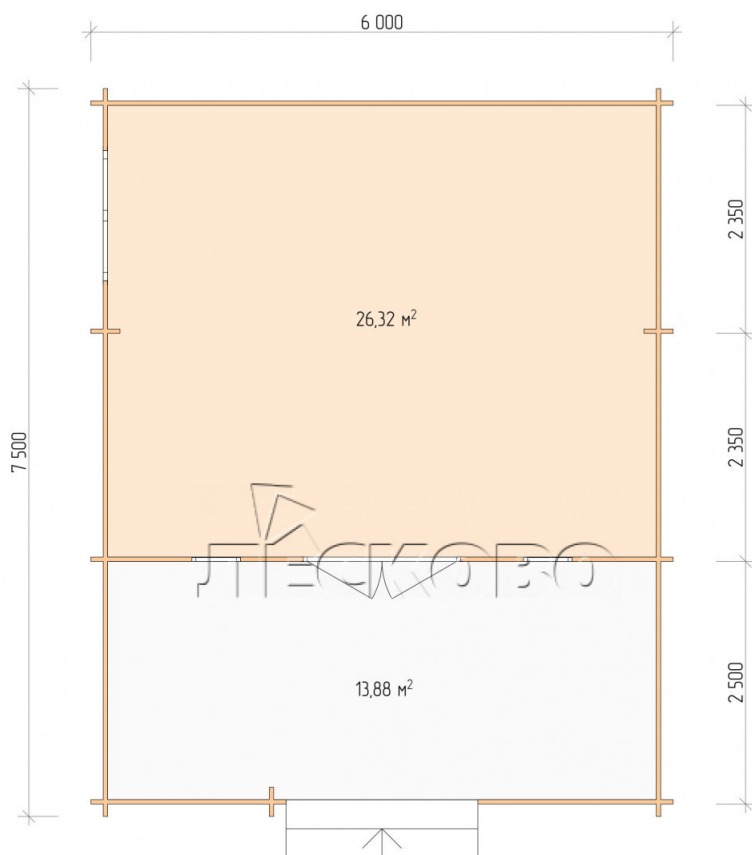

Log Cabin "DSV" series 6x5

Project Dimensions

6 × 5 / 41.1 m²

Цена

7,895 €

Timber

45 mm

65 mm
+ 1,694 €

Assembling a house kit

No assembly required

Assembly required
+ 1,974 €

Project planning

Разрез

House Kit

- Wall kit: 44 × 145mm mini-chamber drying chamber with bowls for the project. The material of the tree is spruce, pine (GOST 8486). Humidity 12-14%. The height of the walls is 2.16 m;
- Logs, lower harness: board 45 × 145 mm chamber drying 10-12%;
- Floors: floorboard 35 mm, Chamber drying;
- Ceiling: imitation of a bar 20 × 135 mm, Chamber drying;
- Wooden windows, glass 4 mm, Single. Treatment with a colorless antiseptic. Hardware;

0.42×1.885 м.2 шт.

1.34×0.91 м.1 шт.

- Wooden doors;

1.62×1.885 м.1 шт.

7. Platbands: dry planed board 20 × 100 mm;

8. Roof: shingles.

9. Skirting board 35 mm.

+7 (4942) 499-770