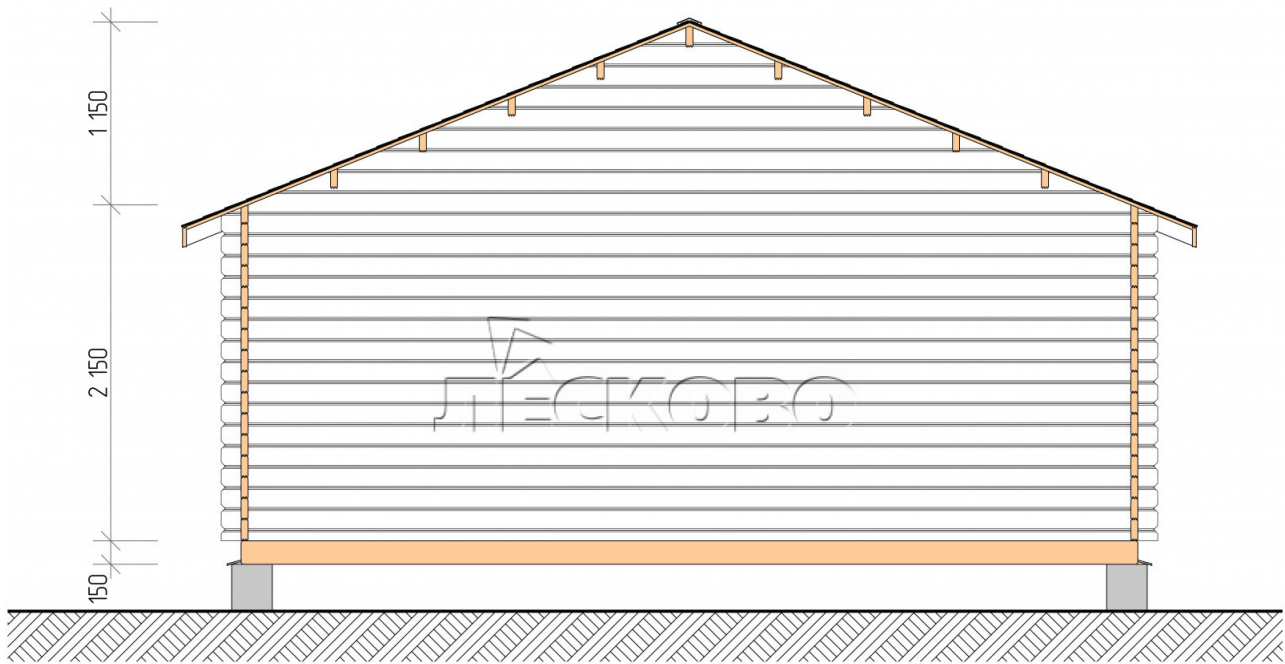

Log Cabin "DSV" series 6×5.5

Project Dimensions

6 × 5.5 / 43.9 m²

Цена

8,252 €

Timber

45 mm

65 mm
+ 1,764 €

Assembling a house kit

No assembly required

Assembly required
+ 2,063 €

Project planning

Разрез

House Kit

- Wall kit: 44 × 145mm mini-chamber drying chamber with bowls for the project. The material of the tree is spruce, pine (GOST 8486). Humidity 12-14%. The height of the walls is 2.16 m;
- Logs, lower harness: board 45 × 145 mm chamber drying 10-12%;
- Floors: floorboard 35 mm, Chamber drying;
- Ceiling: imitation of a bar 20 × 135 mm, Chamber drying;
- Wooden windows, glass 4 mm, Single. Treatment with a colorless antiseptic. Hardware;

0.42×1.885 м.2 шт.

1.34×0.91 м.1 шт.

- Wooden doors;

1.62×1.885 м.1 шт.

7. Platbands: dry planed board 20 × 100 mm;

8. Roof: shingles.

9. Skirting board 35 mm.

+7 (4942) 499-770