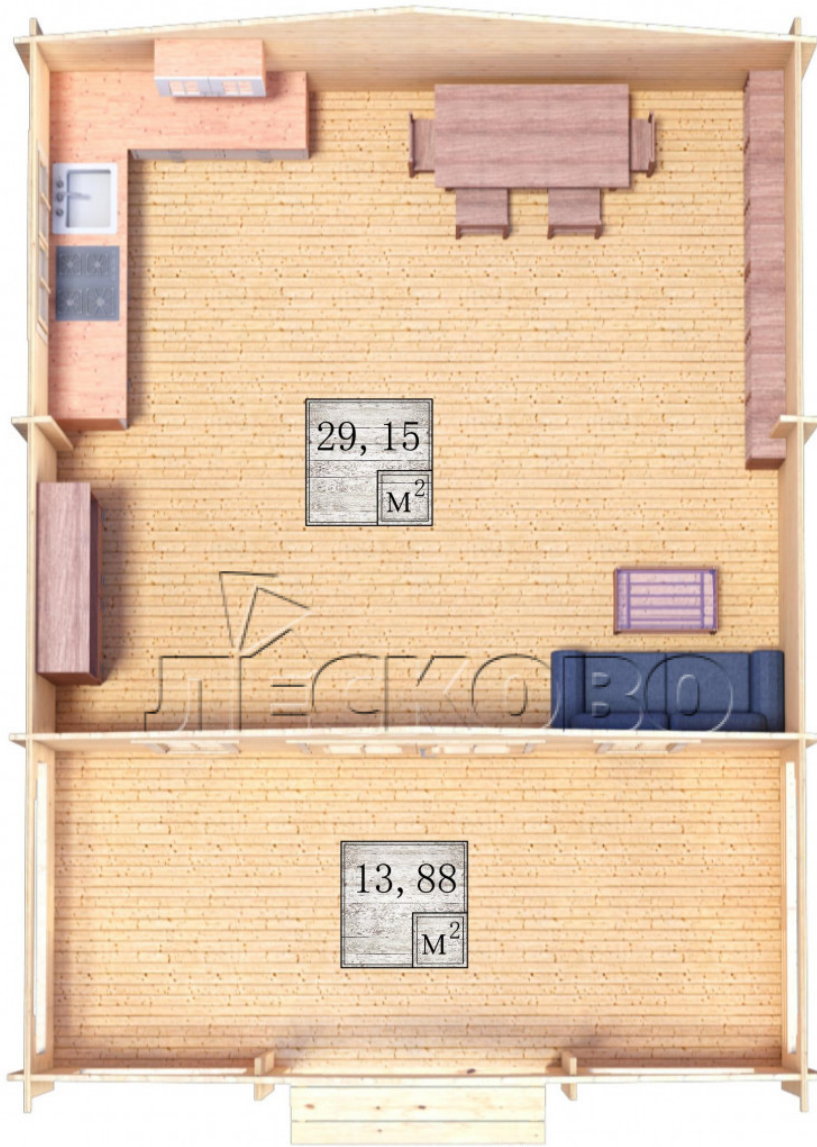

Log Cabin "DSV" series 6×5.5

Project Dimensions

6 × 5.5 / 43.9 m²

Full house set

6,034 €

Timber

45 MM

65 MM
+ 1,294 €

Project planning

6 000

5 500

Разрез

House Kit

- Wall kit: 44 × 145mm mini-chamber drying chamber with bowls for the project. The material of the tree is spruce, pine (GOST 8486). Humidity 12-14%. The height of the walls is 2.16 m;
- Logs, lower harness: board 45 × 145 mm chamber drying 10-12%;
- Floors: floorboard 35 mm, Chamber drying;
- Ceiling: imitation of a bar 20 × 135 mm, Chamber drying;
- Wooden windows, glass 4 mm, Single. Treatment with a colorless antiseptic. Hardware;

0.42×1.885 м.2 шт.

1.34×0.91 м.1 шт.

- Wooden doors;

1.62×1.885 м.1 шт.

7. Platbands: dry planed board 20 × 100 mm;

8. Roof: shingles.

9. Skirting board 35 mm.

+7 (4942) 499-770