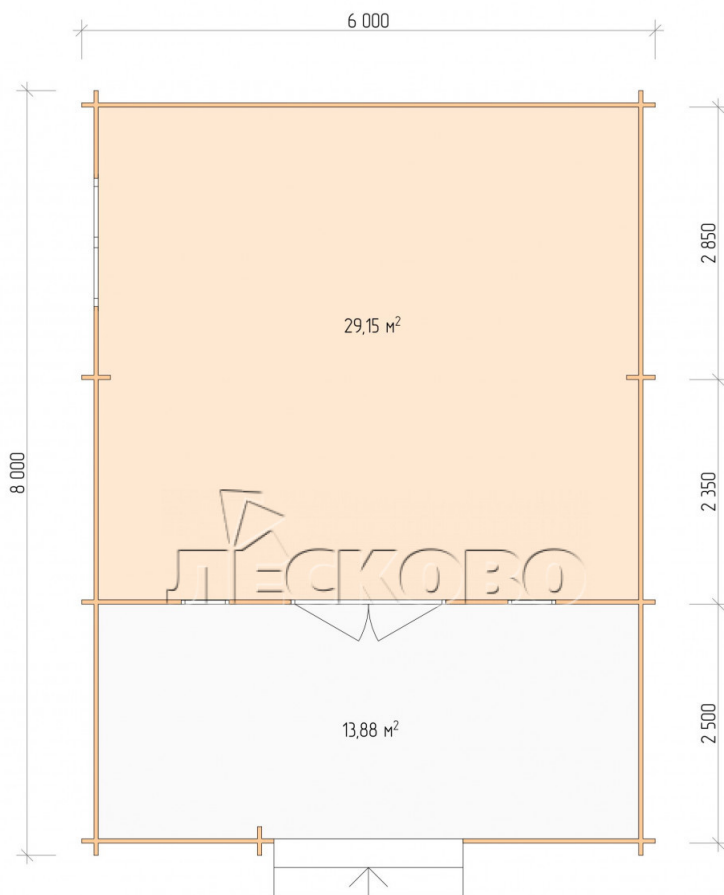

Log Cabin "DSV" series 6×5.5

Project Dimensions

6 × 5.5 / 43.9 m²

Цена

8,252 €

Timber

45 mm

65 mm
+ 1,764 €

Assembling a house kit

No assembly required

Assembly required
+ 2,063 €

Project planning

Разрез

House Kit

- Wall kit: 44 × 145mm mini-chamber drying chamber with bowls for the project. The material of the tree is spruce, pine (GOST 8486). Humidity 12-14%. The height of the walls is 2.16 m;
- Logs, lower harness: board 45 × 145 mm chamber drying 10-12%;
- Floors: floorboard 35 mm, Chamber drying;
- Ceiling: imitation of a bar 20 × 135 mm, Chamber drying;
- Wooden windows, glass 4 mm, Single. Treatment with a colorless antiseptic. Hardware;

0.42×1.885 м.2 шт.

1.34×0.91 м.1 шт.

- Wooden doors;

1.62×1.885 м.1 шт.

7. Platbands: dry planed board 20 × 100 mm;

8. Roof: shingles.

9. Skirting board 35 mm.

+7 (4942) 499-770