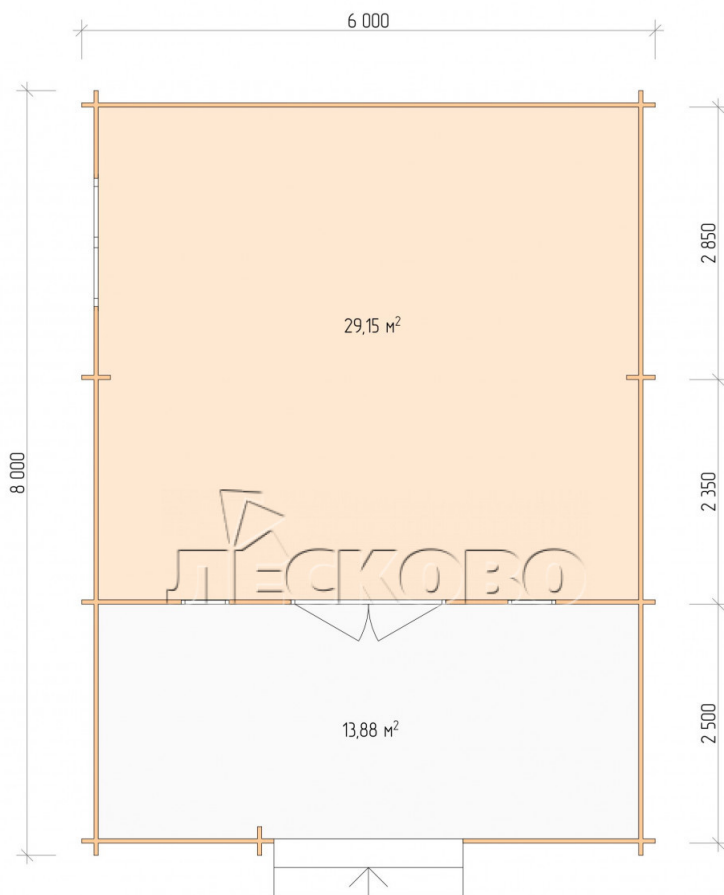

Log Cabin "DSV" series 6×5.5

Project Dimensions

6 × 5.5 / 43.9 m²

Цена

8,274 €

Timber

45 mm

65 mm
+ 1,768 €

Assembling a house kit

No assembly required

Assembly required
+ 2,068 €

Project planning

Разрез

House Kit

- Wall kit: 44 × 145mm mini-chamber drying chamber with bowls for the project. The material of the tree is spruce, pine (GOST 8486). Humidity 12-14%. The height of the walls is 2.16 m;
- Logs, lower harness: board 45 × 145 mm chamber drying 10-12%;
- Floors: floorboard 35 mm, Chamber drying;
- Ceiling: imitation of a bar 20 × 135 mm, Chamber drying;
- Wooden windows, glass 4 mm, Single. Treatment with a colorless antiseptic. Hardware;

1.34×0.91 м.1 шт.

0.42×1.885 м.2 шт.

- Wooden doors;

1.62×1.885 м.1 шт.

7. Platbands: dry planed board 20 × 100 mm;

8. Roof: shingles.

9. Skirting board 35 mm.

+7 (4942) 499-770