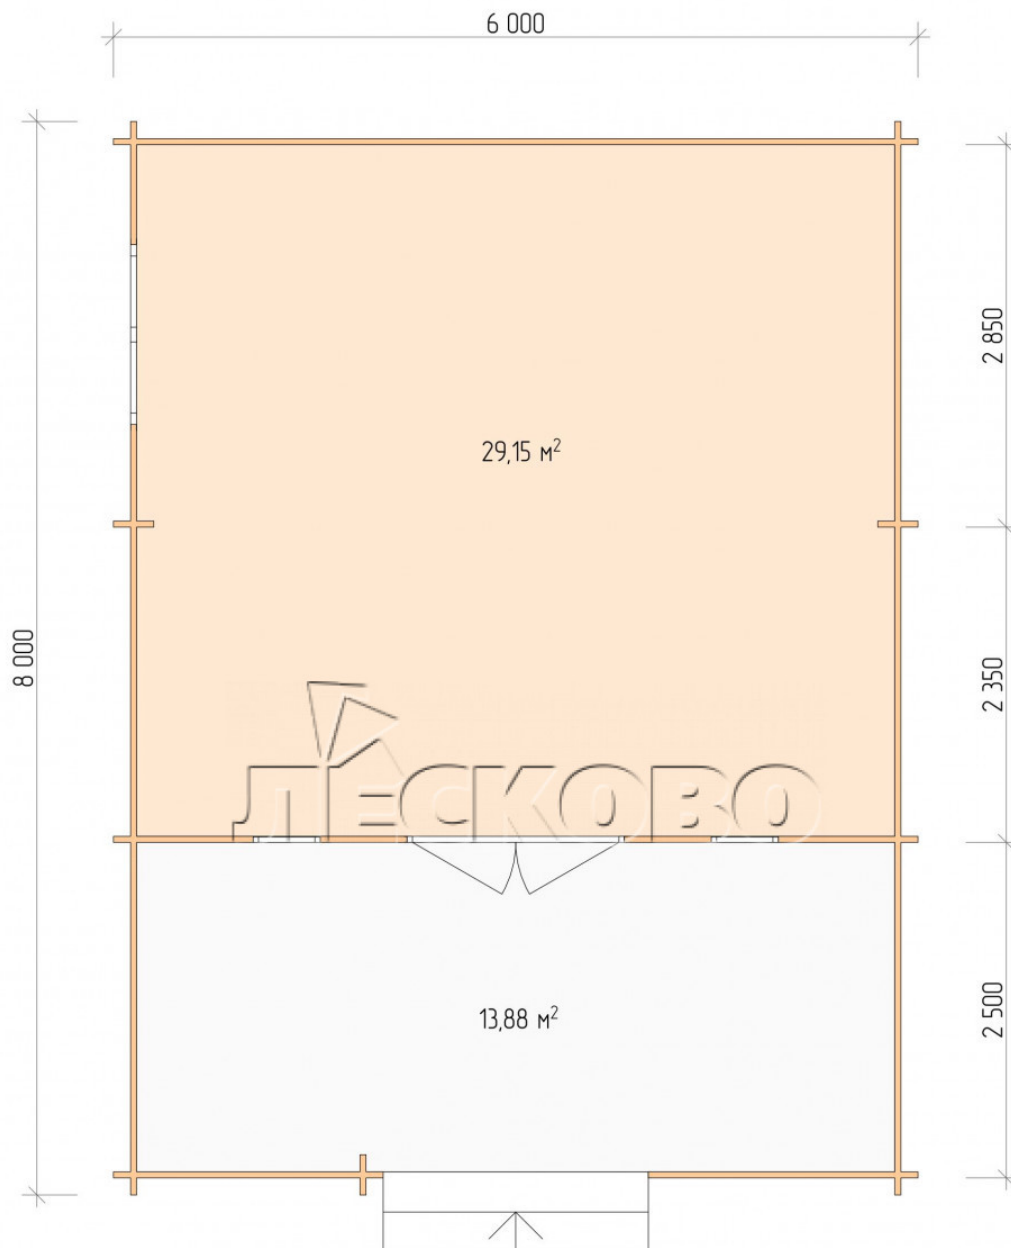

Log Cabin "DSV" series 6×5.5

Project Dimensions

6 × 5.5 / 43.9 m²

Full house set

6,034 €

Timber

45 MM

65 MM
+ 1,294 €

Project planning

6 000

5 500

Разрез

House Kit

- Wall kit: 44 × 145mm mini-chamber drying chamber with bowls for the project. The material of the tree is spruce, pine (GOST 8486). Humidity 12-14%. The height of the walls is 2.16 m;
- Logs, lower harness: board 45 × 145 mm chamber drying 10-12%;
- Floors: floorboard 35 mm, Chamber drying;
- Ceiling: imitation of a bar 20 × 135 mm, Chamber drying;
- Wooden windows, glass 4 mm, Single. Treatment with a colorless antiseptic. Hardware;

0.42×1.885 м.2 шт.

1.34×0.91 м.1 шт.

- Wooden doors;

1.62×1.885 м.1 шт.

7. Platbands: dry planed board 20 × 100 mm;

8. Roof: shingles.

9. Skirting board 35 mm.

+7 (4942) 499-770