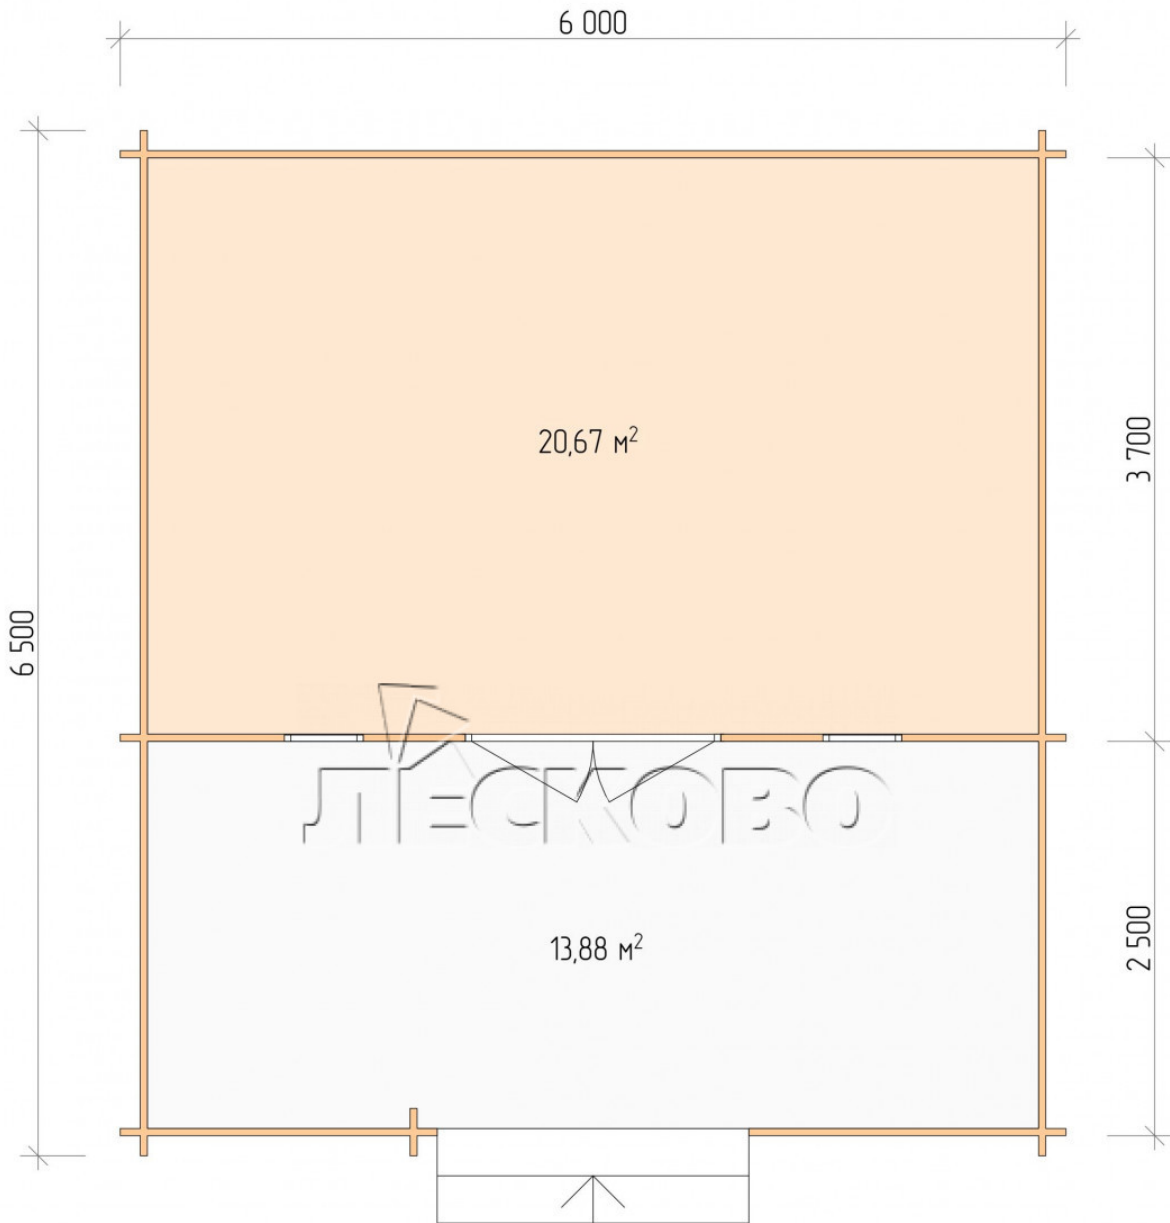

Log Cabin "DSV" series 6×4

Project Dimensions

6 × 4 / 35.4 m²

Full house set

4,862 €

Timber

45 MM

65 MM
+ 1,073 €

Project planning

6 000

4 000

Разрез

House Kit

- Wall kit: 44 × 145mm mini-chamber drying chamber with bowls for the project. The material of the tree is spruce, pine (GOST 8486). Humidity 12-14%. The height of the walls is 2.16 m;
- Logs, lower harness: board 45 × 145 mm chamber drying 10-12%;
- Floors: floorboard 35 mm, Chamber drying;
- Ceiling: imitation of a bar 20 × 135 mm, Chamber drying;
- Wooden windows, glass 4 mm, Single. Treatment with a colorless antiseptic. Hardware;

0.42×1.885 м.2 шт.

- Wooden doors;

1.62×1.885 м.1 шт.

7. Platbands: dry planed board 20 × 100 mm;

8. Roof: shingles.

9. Skirting board 35 mm.

+7 (4942) 499-770

156014, г. Кострома, ул. Базовая, д. 8