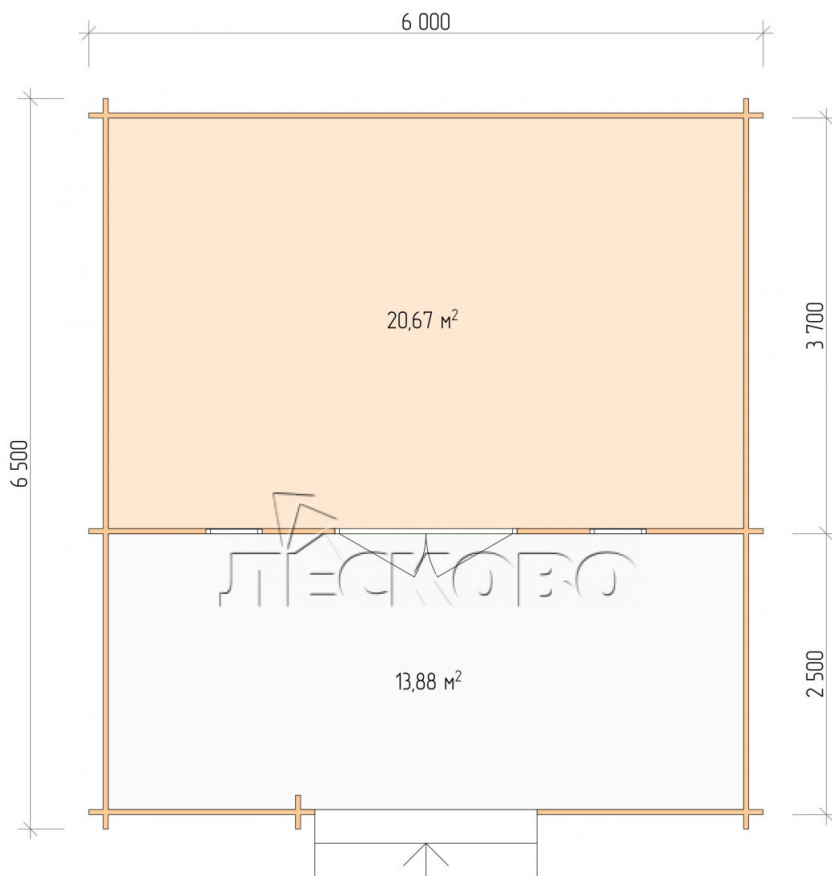

Log Cabin "DSV" series 6×4

Project Dimensions

6 × 4 / 35.4 m²

Цена

6,911 €

Timber

45 mm

65 mm
+ 1,524 €

Assembling a house kit

No assembly required

Assembly required
+ 1,728 €

Project planning

Разрез

House Kit

- Wall kit: 44 × 145mm mini-chamber drying chamber with bowls for the project. The material of the tree is spruce, pine (GOST 8486). Humidity 12-14%. The height of the walls is 2.16 m;
- Logs, lower harness: board 45 × 145 mm chamber drying 10-12%;
- Floors: floorboard 35 mm, Chamber drying;
- Ceiling: imitation of a bar 20 × 135 mm, Chamber drying;
- Wooden windows, glass 4 mm, Single. Treatment with a colorless antiseptic. Hardware;

0.42×1.885 м.2 шт.

- Wooden doors;

1.62×1.885 м.1 шт.

7. Platbands: dry planed board 20 × 100 mm;

8. Roof: shingles.

9. Skirting board 35 mm.

+7 (4942) 499-770

156014, г. Кострома, ул. Базовая, д. 8