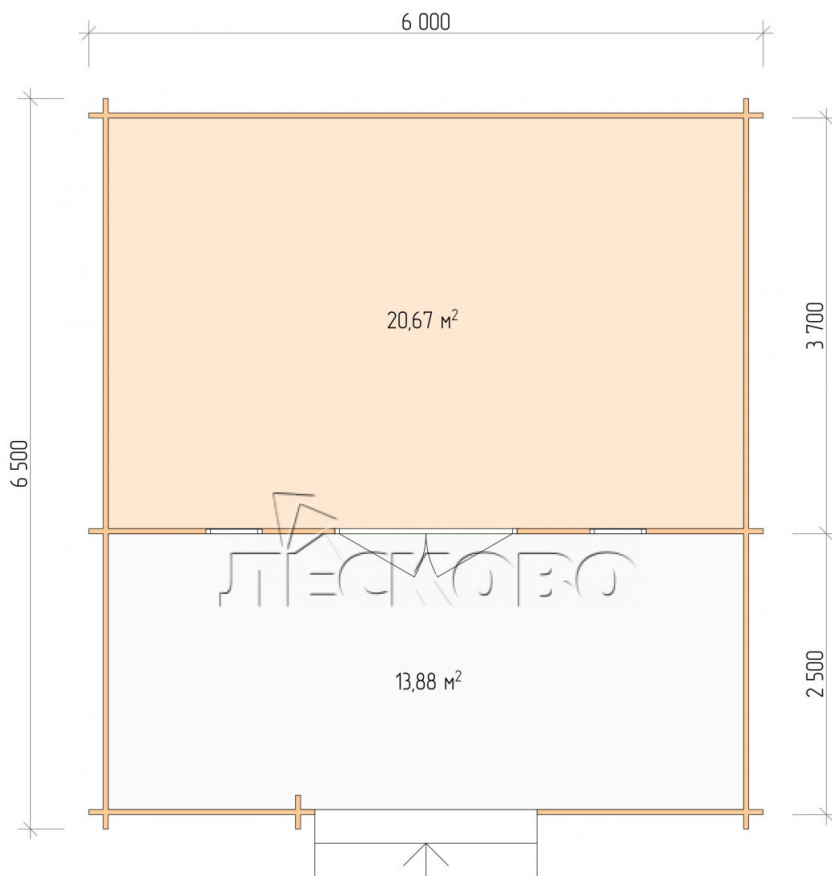

Log Cabin "DSV" series 6×4

Project Dimensions

6 × 4 / 35.4 m²

Цена

7,026 €

Timber

45 mm

65 mm
+ 1,549 €

Assembling a house kit

No assembly required

Assembly required
+ 1,756 €

Project planning

Разрез

House Kit

- Wall kit: 44 × 145mm mini-chamber drying chamber with bowls for the project. The material of the tree is spruce, pine (GOST 8486). Humidity 12-14%. The height of the walls is 2.16 m;
- Logs, lower harness: board 45 × 145 mm chamber drying 10-12%;
- Floors: floorboard 35 mm, Chamber drying;
- Ceiling: imitation of a bar 20 × 135 mm, Chamber drying;
- Wooden windows, glass 4 mm, Single. Treatment with a colorless antiseptic. Hardware;

0.42×1.885 м.2 шт.

- Wooden doors;

1.62×1.885 м.1 шт.

7. Platbands: dry planed board 20 × 100 mm;

8. Roof: shingles.

9. Skirting board 35 mm.

+7 (4942) 499-770

156014, г. Кострома, ул. Базовая, д. 8