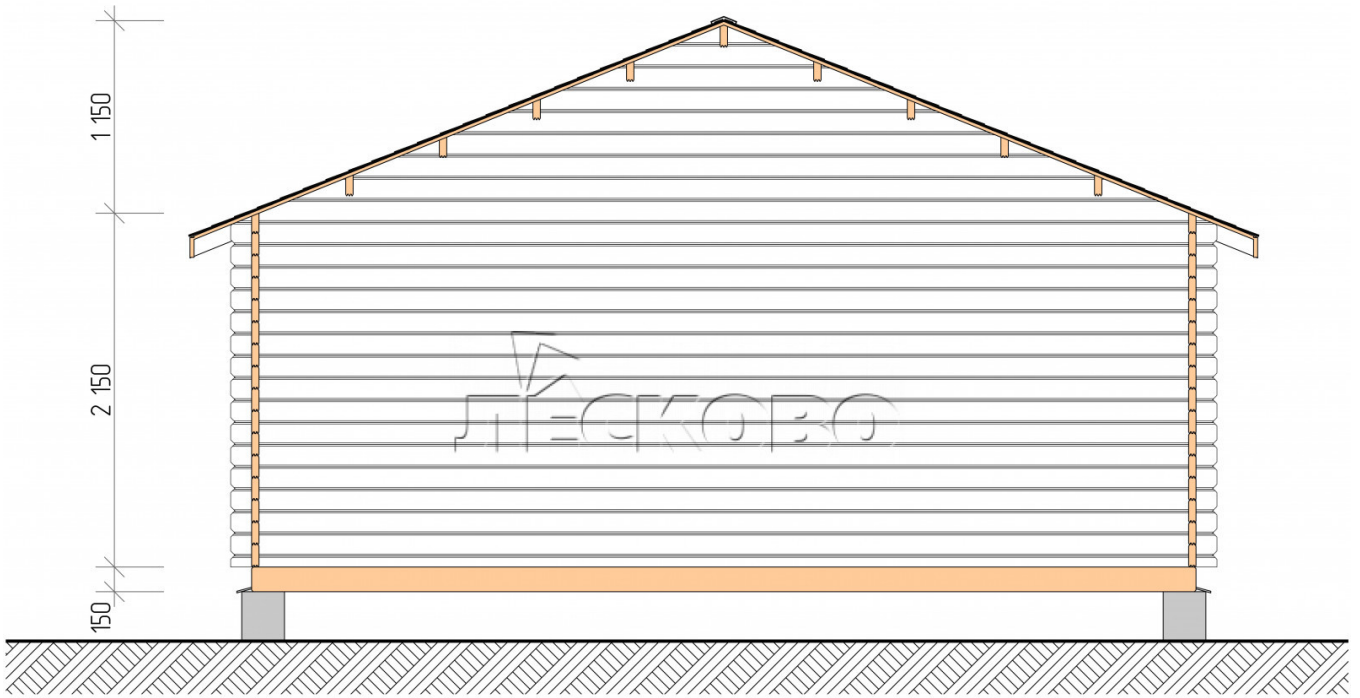

Log Cabin "DSV" series 6×4.5

Project Dimensions

6 × 4.5 / 38.2 m²

Full house set

6,717 €

Timber

45 MM

65 MM
+ 1,492 €

Project planning

6 000

4 500

Разрез

House Kit

- Wall kit: 44 × 145mm mini-chamber drying chamber with bowls for the project. The material of the tree is spruce, pine (GOST 8486). Humidity 12-14%. The height of the walls is 2.16 m;
- Logs, lower harness: board 45 × 145 mm chamber drying 10-12%;
- Floors: floorboard 35 mm, Chamber drying;
- Ceiling: imitation of a bar 20 × 135 mm, Chamber drying;
- Wooden windows, glass 4 mm, Single. Treatment with a colorless antiseptic. Hardware;

0.42×1.885 м.2 шт.

1.34×0.91 м.1 шт.

- Wooden doors;

1.62×1.885 м.1 шт.

7. Platbands: dry planed board 20 × 100 mm;

8. Roof: shingles.

9. Skirting board 35 mm.

+7 (4942) 499-770