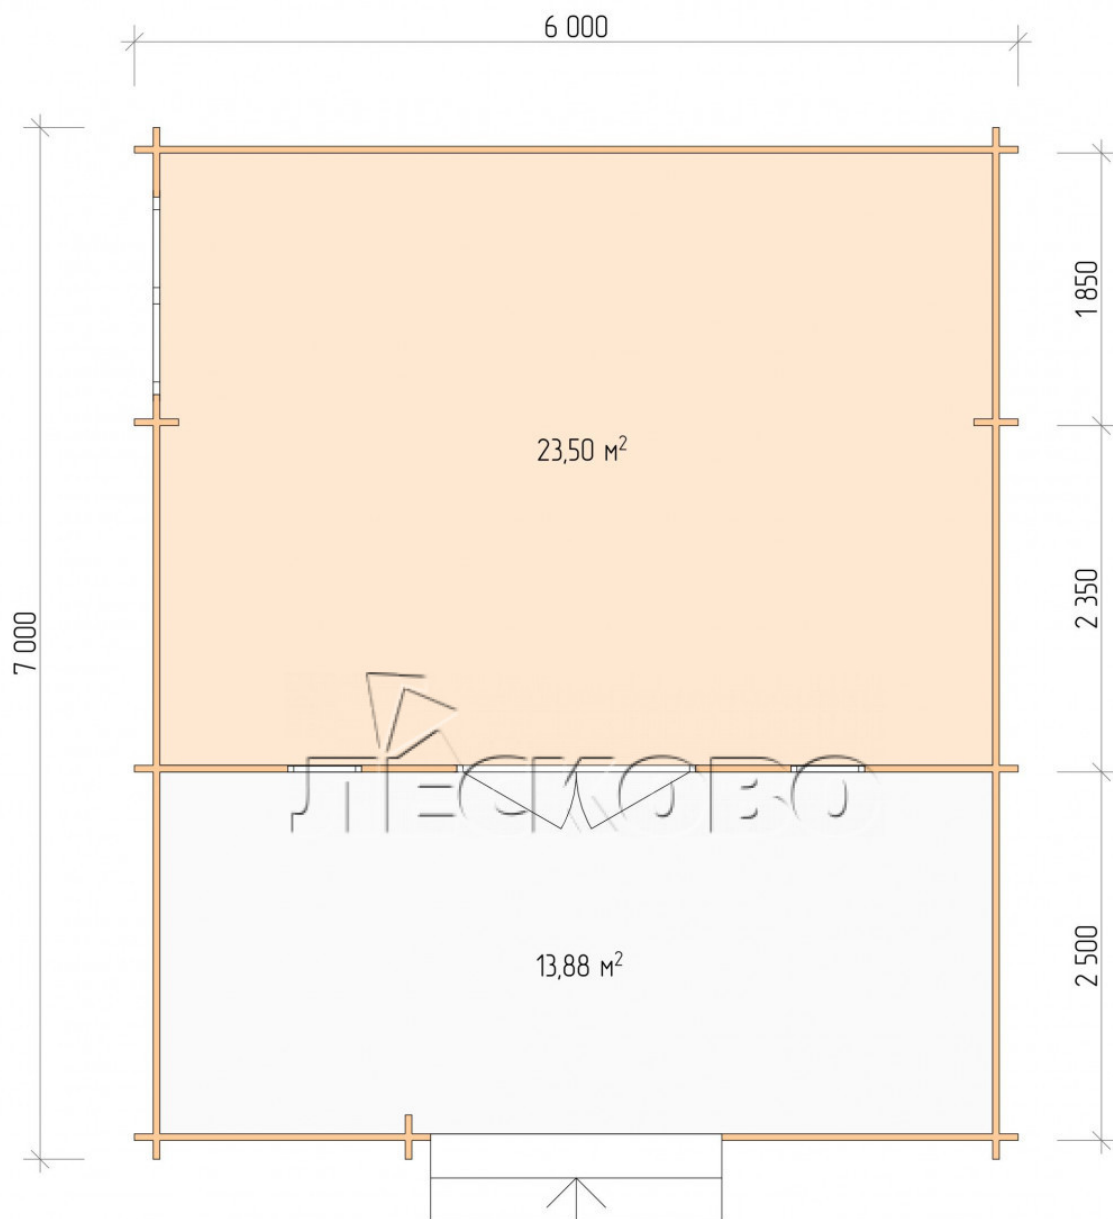

Log Cabin "DSV" series 6×4.5

Project Dimensions

6 × 4.5 / 38.2 m²

Full house set

5,573 €

Timber

45 MM

65 MM
+ 1,222 €

Project planning

6 000

4 500

Разрез

House Kit

- Wall kit: 44 × 145mm mini-chamber drying chamber with bowls for the project. The material of the tree is spruce, pine (GOST 8486). Humidity 12-14%. The height of the walls is 2.16 m;
- Logs, lower harness: board 45 × 145 mm chamber drying 10-12%;
- Floors: floorboard 35 mm, Chamber drying;
- Ceiling: imitation of a bar 20 × 135 mm, Chamber drying;
- Wooden windows, glass 4 mm, Single. Treatment with a colorless antiseptic. Hardware;

0.42×1.885 м.2 шт.

1.34×0.91 м.1 шт.

- Wooden doors;

1.62×1.885 м.1 шт.

7. Platbands: dry planed board 20 × 100 mm;

8. Roof: shingles.

9. Skirting board 35 mm.

+7 (4942) 499-770