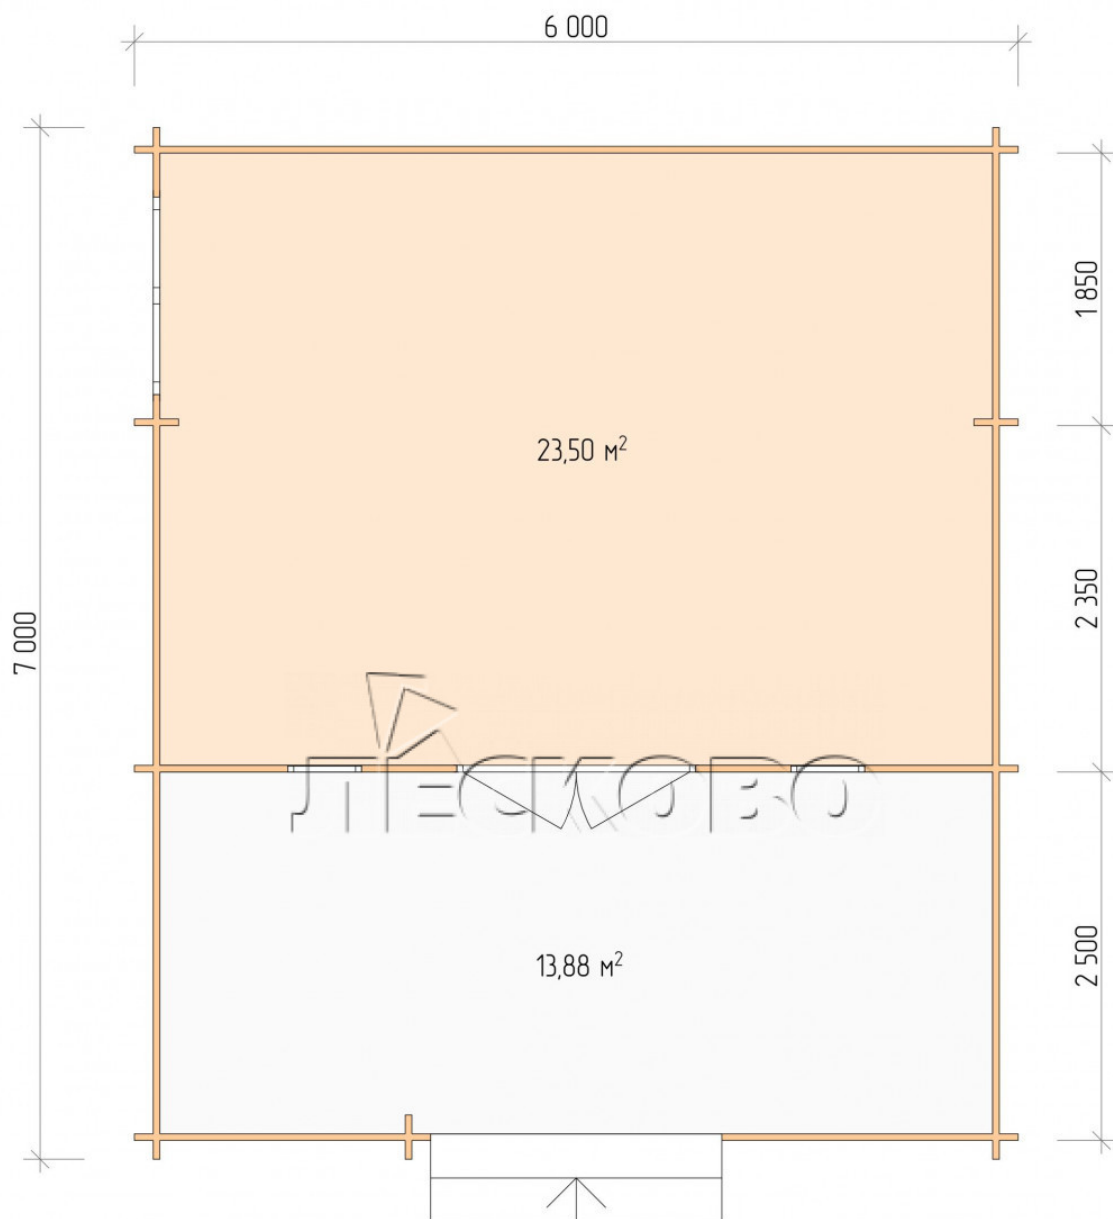

Log Cabin "DSV" series 6×4.5

Project Dimensions

6 × 4.5 / 38.2 m²

Full house set

6,717 €

Timber

45 MM

65 MM
+ 1,492 €

Project planning

6 000

4 500

Разрез

House Kit

- Wall kit: 44 × 145mm mini-chamber drying chamber with bowls for the project. The material of the tree is spruce, pine (GOST 8486). Humidity 12-14%. The height of the walls is 2.16 m;
- Logs, lower harness: board 45 × 145 mm chamber drying 10-12%;
- Floors: floorboard 35 mm, Chamber drying;
- Ceiling: imitation of a bar 20 × 135 mm, Chamber drying;
- Wooden windows, glass 4 mm, Single. Treatment with a colorless antiseptic. Hardware;

0.42×1.885 м.2 шт.

1.34×0.91 м.1 шт.

- Wooden doors;

1.62×1.885 м.1 шт.

7. Platbands: dry planed board 20 × 100 mm;

8. Roof: shingles.

9. Skirting board 35 mm.

+7 (4942) 499-770