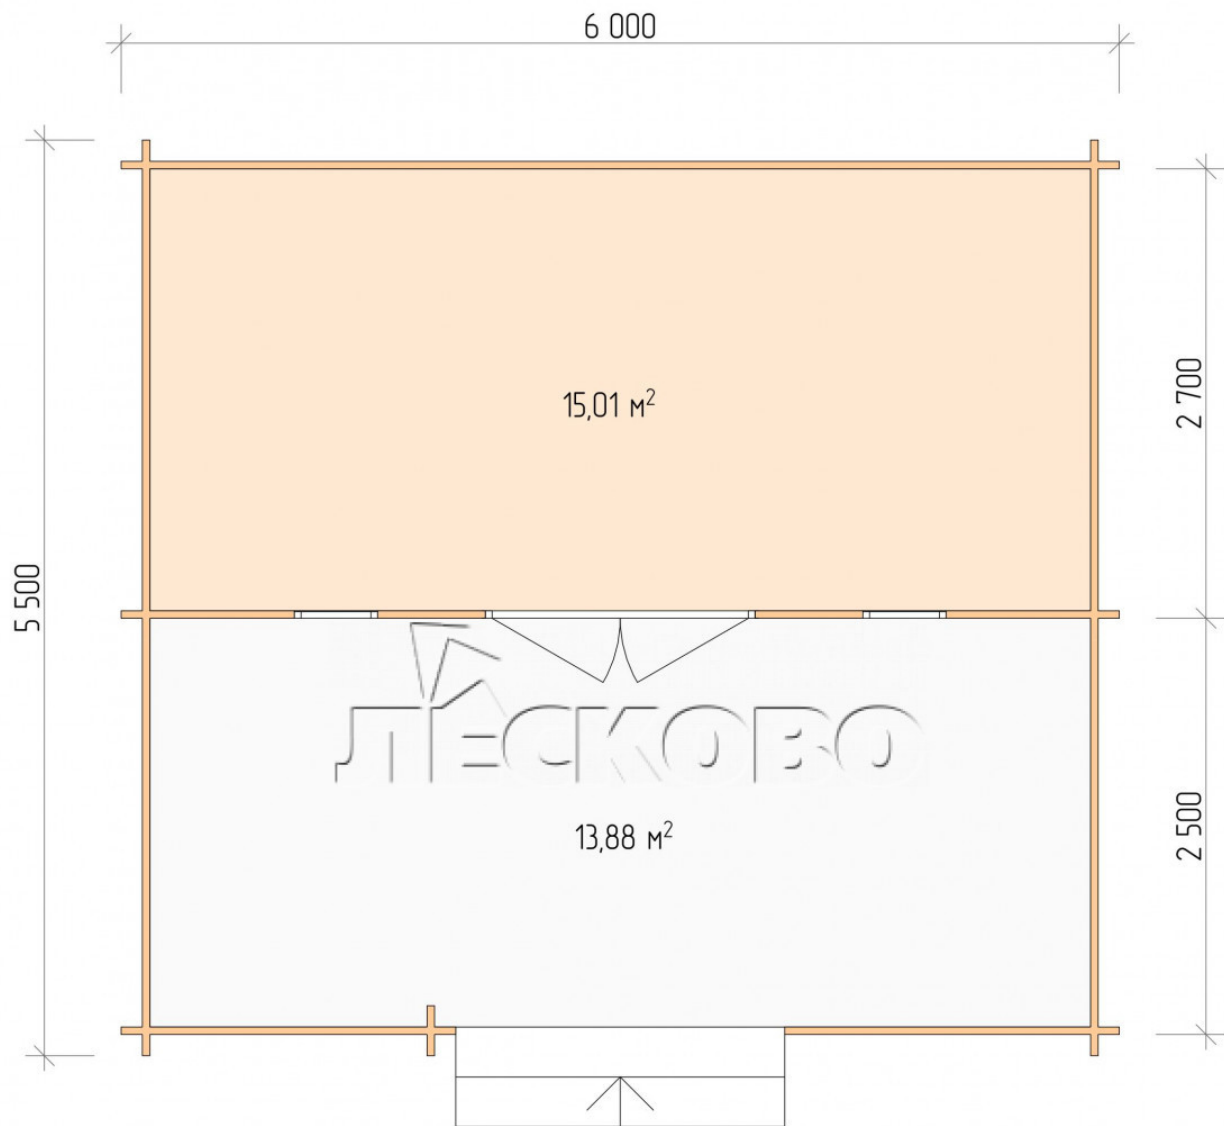

Log Cabin "DSV" series 6×3

Project Dimensions

6 × 3 / 29.7 m²

Full house set

4,338 €

Timber

45 MM

65 MM
+ 981 €

Project planning

6 000

3 000

Разрез

House Kit

- Wall kit: 44 × 145mm mini-chamber drying chamber with bowls for the project. The material of the tree is spruce, pine (GOST 8486). Humidity 12-14%. The height of the walls is 2.16 m;
- Logs, lower harness: board 45 × 145 mm chamber drying 10-12%;
- Floors: floorboard 35 mm, Chamber drying;
- Ceiling: imitation of a bar 20 × 135 mm, Chamber drying;
- Wooden windows, glass 4 mm, Single. Treatment with a colorless antiseptic. Hardware;

0.42×1.885 м.2 шт.

- Wooden doors;

1.62×1.885 м.1 шт.

7. Platbands: dry planed board 20 × 100 mm;

8. Roof: shingles.

9. Skirting board 35 mm.

+7 (4942) 499-770

156014, г. Кострома, ул. Базовая, д. 8