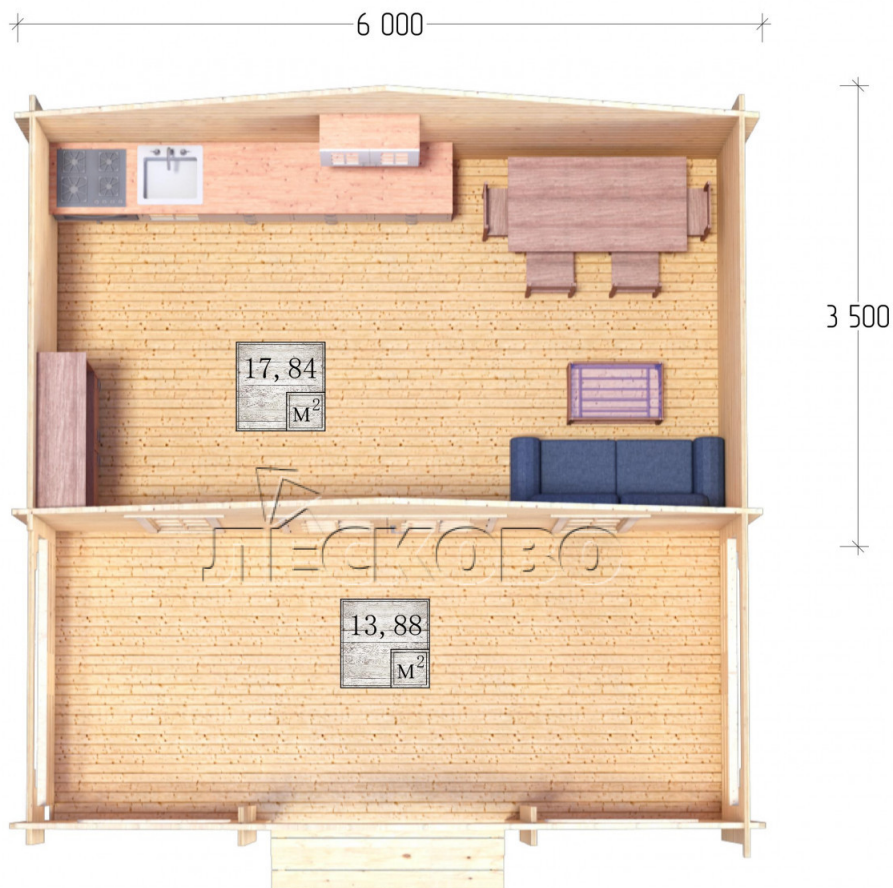

Project planning