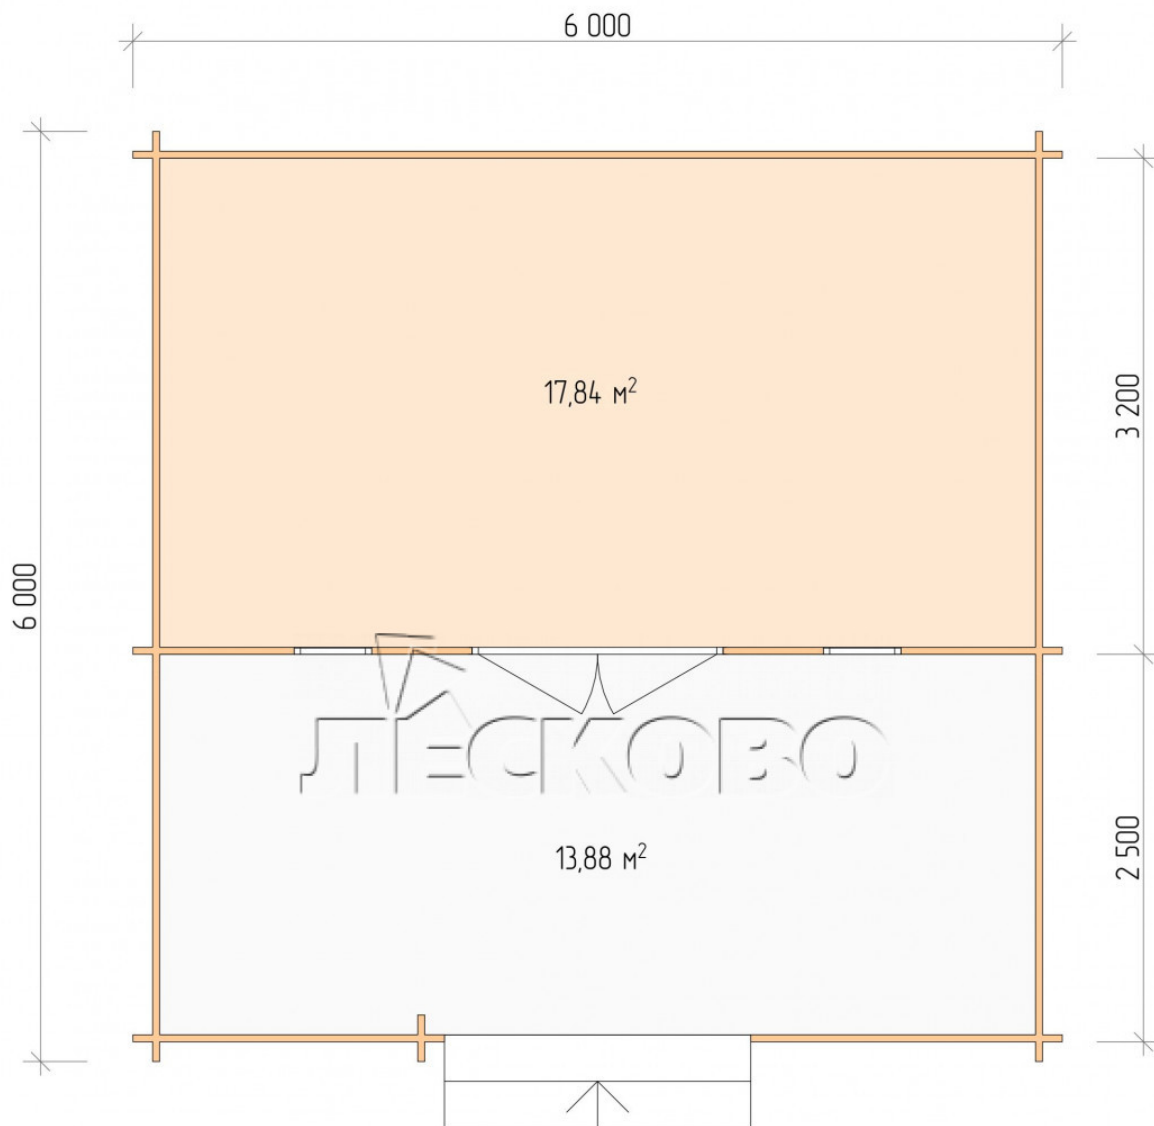

Log Cabin "DSV" series 6×3.5

Project Dimensions

6 × 3.5 / 32.4 m²

Full house set

4,600 €

Timber

45 MM

65 MM
+ 1,027 €

Project planning

6 000

3 500

Разрез

House Kit

- Wall kit: 44 × 145mm mini-chamber drying chamber with bowls for the project. The material of the tree is spruce, pine (GOST 8486). Humidity 12-14%. The height of the walls is 2.16 m;
- Logs, lower harness: board 45 × 145 mm chamber drying 10-12%;
- Floors: floorboard 35 mm, Chamber drying;
- Ceiling: imitation of a bar 20 × 135 mm, Chamber drying;
- Wooden windows, glass 4 mm, Single. Treatment with a colorless antiseptic. Hardware;

0.42×1.885 м.2 шт.

- Wooden doors;

1.62×1.885 м.1 шт.

7. Platbands: dry planed board 20 × 100 mm;

8. Roof: shingles.

9. Skirting board 35 mm.

+7 (4942) 499-770

156014, г. Кострома, ул. Базовая, д. 8