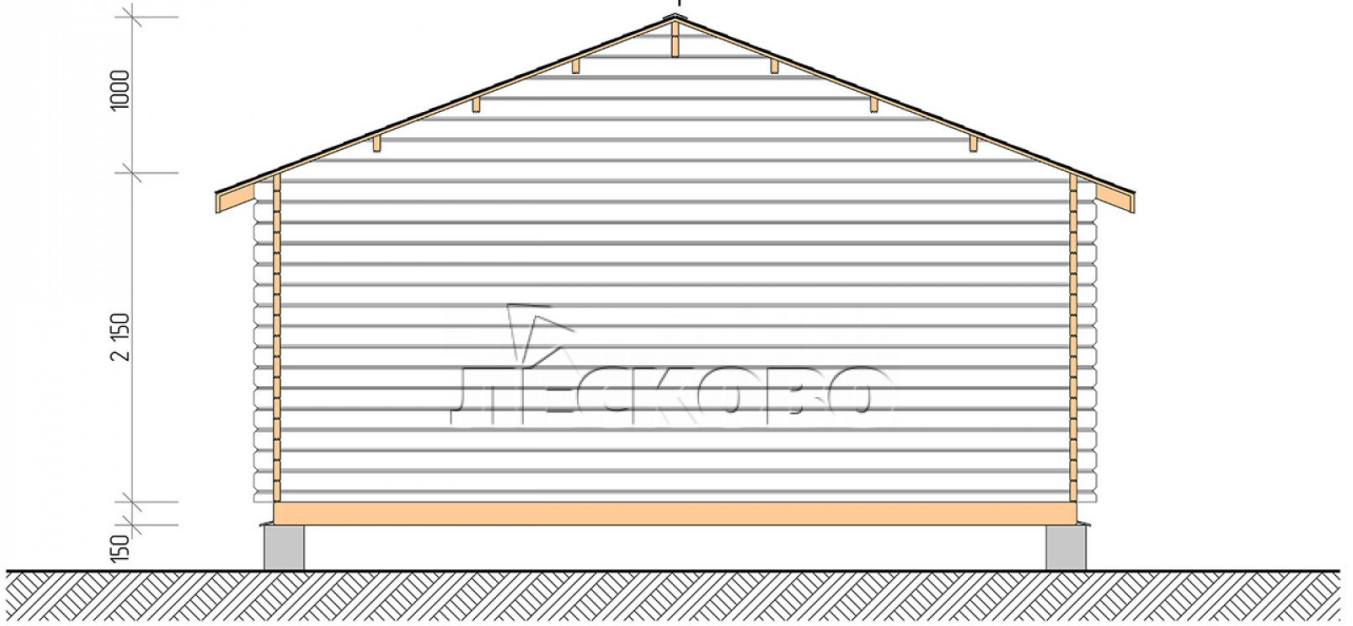

Log Cabin "DSV" series 5.5×6

Project Dimensions

5.5 × 6 / 42.6 m²

Full house set

5,810 €

Timber

45 MM

65 MM
+ 1,197 €

Project planning

Разрез

House Kit

- Wall kit: 44 × 145mm mini-chamber drying chamber with bowls for the project. The material of the tree is spruce, pine (GOST 8486). Humidity 12-14%. The height of the walls is 2.16 m;
- Logs, lower harness: board 45 × 145 mm chamber drying 10-12%;
- Floors: floorboard 35 mm, Chamber drying;
- Ceiling: imitation of a bar 20 × 135 mm, Chamber drying;
- Wooden windows, glass 4 mm, Single. Treatment with a colorless antiseptic. Hardware;

0.42×1.885 м.2 шт.

1.34×0.91 м.1 шт.

- Wooden doors;

1.62×1.885 м.1 шт.

7. Platbands: dry planed board 20 × 100 mm;

8. Roof: shingles.

9. Skirting board 35 mm.

+7 (4942) 499-770