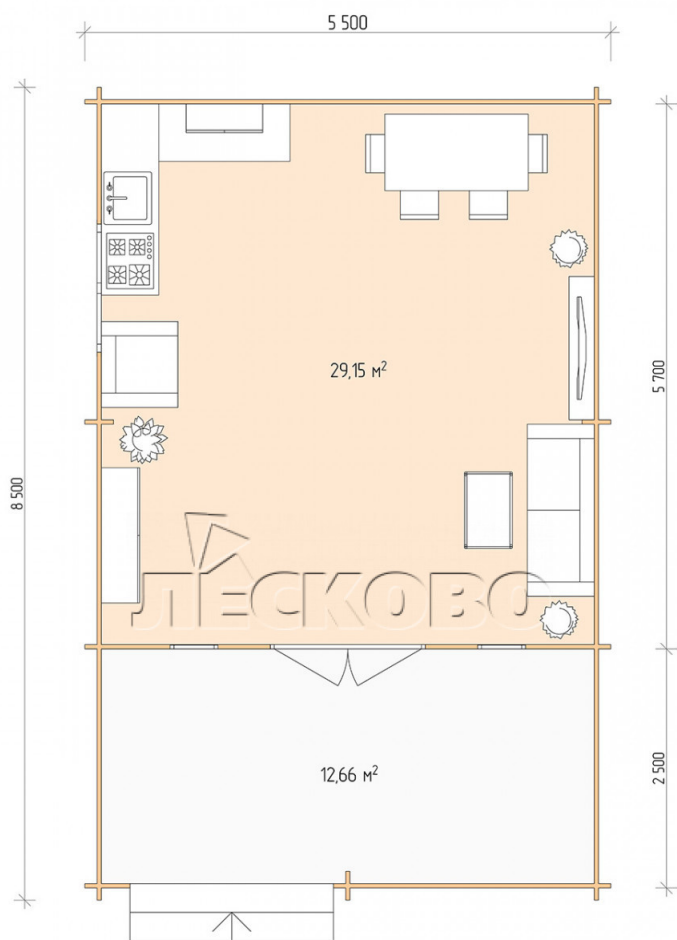

Log Cabin "DSV" series 5.5×6

Project Dimensions

5.5 × 6 / 42.6 m²

Цена

7,839 €

Timber

45 mm

65 mm
+ 1,608 €

Assembling a house kit

No assembly required

Assembly required
+ 1,960 €

Project planning

Разрез

House Kit

- Wall kit: 44 × 145mm mini-chamber drying chamber with bowls for the project. The material of the tree is spruce, pine (GOST 8486). Humidity 12-14%. The height of the walls is 2.16 m;
- Logs, lower harness: board 45 × 145 mm chamber drying 10-12%;
- Floors: floorboard 35 mm, Chamber drying;
- Ceiling: imitation of a bar 20 × 135 mm, Chamber drying;
- Wooden windows, glass 4 mm, Single. Treatment with a colorless antiseptic. Hardware;

1.34×0.91 м.1 шт.

0.42×1.885 м.2 шт.

- Wooden doors;

1.62×1.885 м.1 шт.

7. Platbands: dry planed board 20 × 100 mm;

8. Roof: shingles.

9. Skirting board 35 mm.

+7 (4942) 499-770