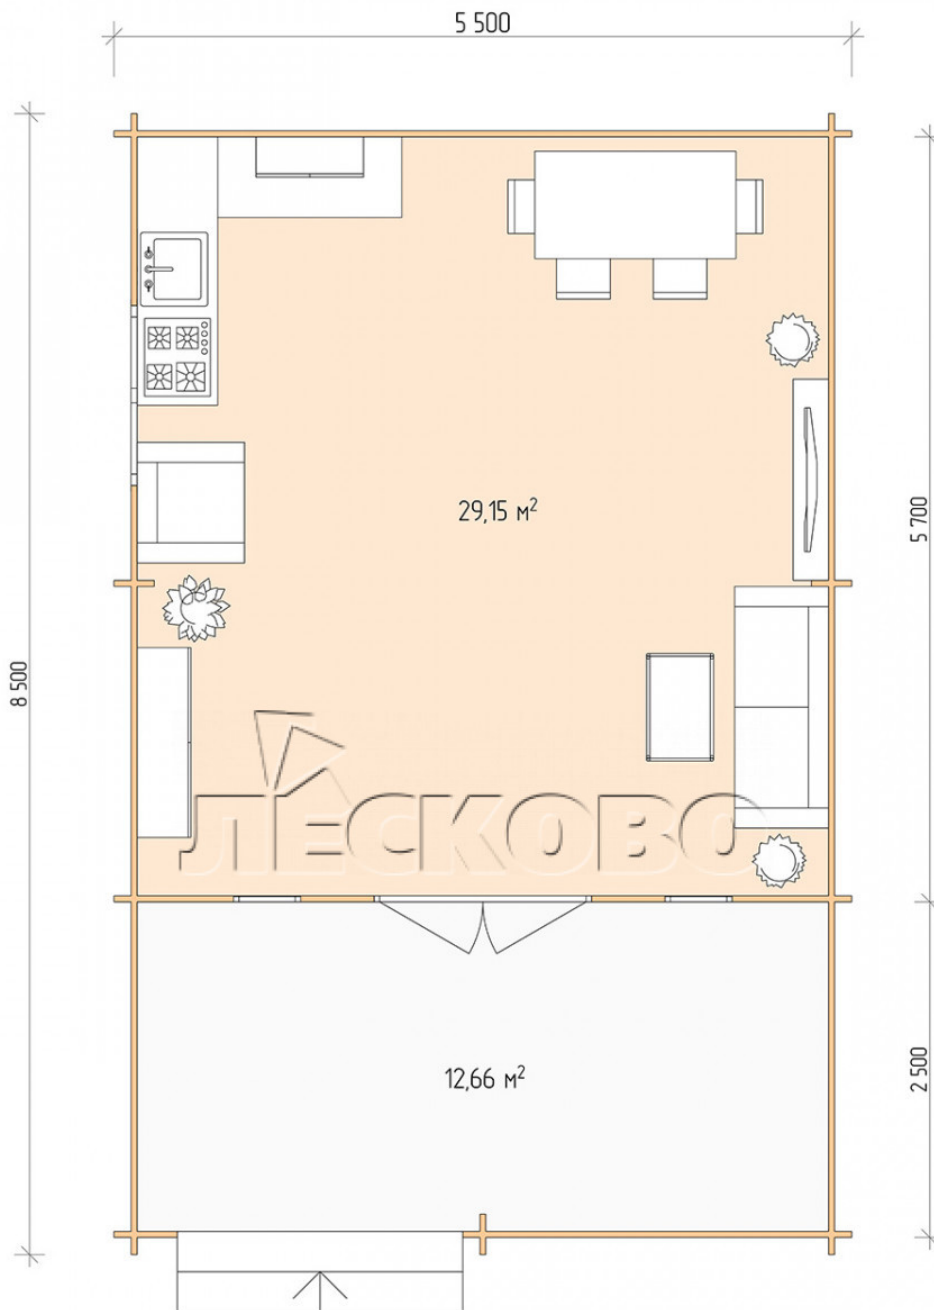

Log Cabin "DSV" series 5.5×6

Project Dimensions

5.5 × 6 / 42.6 m²

Full house set

5,810 €

Timber

45 MM

65 MM
+ 1,197 €

Project planning

Разрез

House Kit

- Wall kit: 44 × 145mm mini-chamber drying chamber with bowls for the project. The material of the tree is spruce, pine (GOST 8486). Humidity 12-14%. The height of the walls is 2.16 m;
- Logs, lower harness: board 45 × 145 mm chamber drying 10-12%;
- Floors: floorboard 35 mm, Chamber drying;
- Ceiling: imitation of a bar 20 × 135 mm, Chamber drying;
- Wooden windows, glass 4 mm, Single. Treatment with a colorless antiseptic. Hardware;

0.42×1.885 м.2 шт.

1.34×0.91 м.1 шт.

- Wooden doors;

1.62×1.885 м.1 шт.

7. Platbands: dry planed board 20 × 100 mm;

8. Roof: shingles.

9. Skirting board 35 mm.

+7 (4942) 499-770