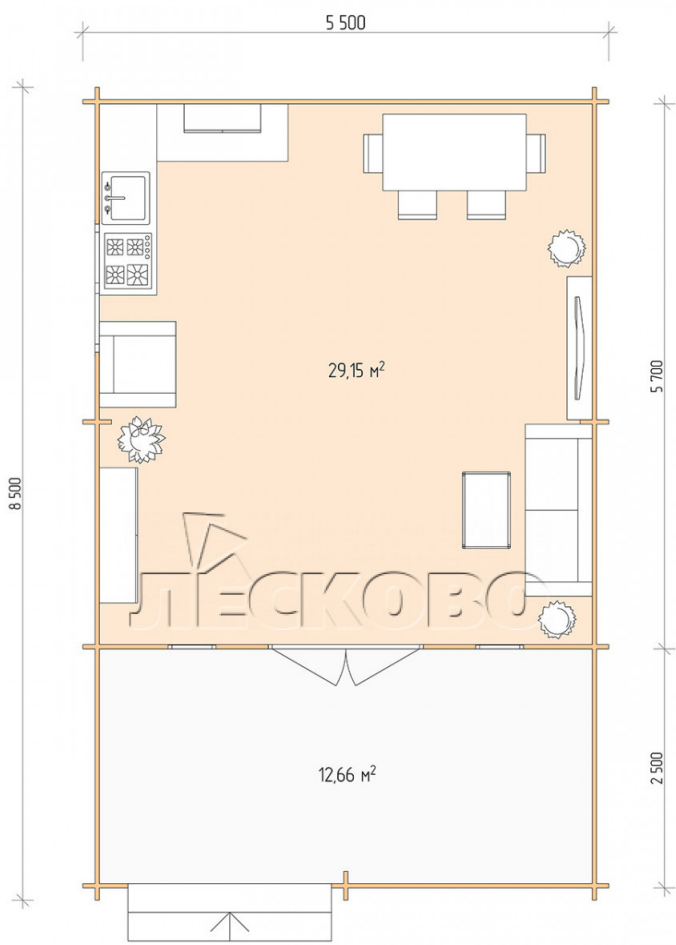

Log Cabin "DSV" series 5.5×6

Project Dimensions

5.5 × 6 / 42.6 m²

Цена

7,859 €

Timber

45 mm

65 mm
+ 1,612 €

Assembling a house kit

No assembly required

Assembly required
+ 1,965 €

Project planning

Разрез

House Kit

- Wall kit: 44 × 145mm mini-chamber drying chamber with bowls for the project. The material of the tree is spruce, pine (GOST 8486). Humidity 12-14%. The height of the walls is 2.16 m;
- Logs, lower harness: board 45 × 145 mm chamber drying 10-12%;
- Floors: floorboard 35 mm, Chamber drying;
- Ceiling: imitation of a bar 20 × 135 mm, Chamber drying;
- Wooden windows, glass 4 mm, Single. Treatment with a colorless antiseptic. Hardware;

1.34×0.91 м.1 шт.

0.42×1.885 м.2 шт.

- Wooden doors;

1.62×1.885 м.1 шт.

7. Platbands: dry planed board 20 × 100 mm;

8. Roof: shingles.

9. Skirting board 35 mm.

+7 (4942) 499-770