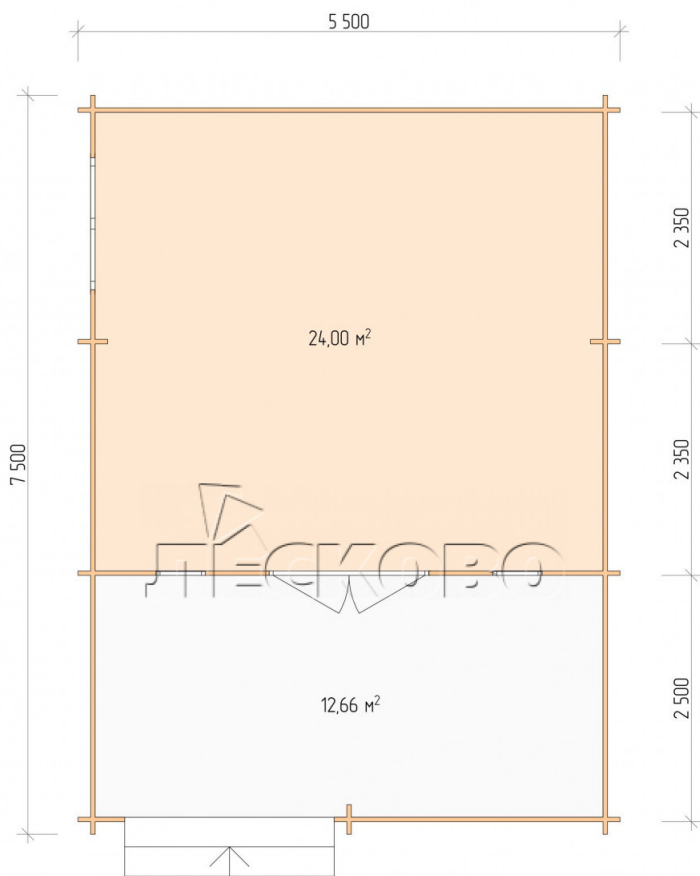

Log Cabin "DSV" series 5.5×5

Project Dimensions

5.5 × 5 / 37.5 m²

Цена

7,309 €

Timber

45 mm

65 mm
+ 1,537 €

Assembling a house kit

No assembly required

Assembly required
+ 1,827 €

Project planning

Разрез

House Kit

- Wall kit: 44 × 145mm mini-chamber drying chamber with bowls for the project. The material of the tree is spruce, pine (GOST 8486). Humidity 12-14%. The height of the walls is 2.16 m;
- Logs, lower harness: board 45 × 145 mm chamber drying 10-12%;
- Floors: floorboard 35 mm, Chamber drying;
- Ceiling: imitation of a bar 20 × 135 mm, Chamber drying;
- Wooden windows, glass 4 mm, Single. Treatment with a colorless antiseptic. Hardware;

0.42×1.885 м.2 шт.

1.34×0.91 м.1 шт.

- Wooden doors;

1.62×1.885 м.1 шт.

7. Platbands: dry planed board 20 × 100 mm;

8. Roof: shingles.

9. Skirting board 35 mm.

+7 (4942) 499-770