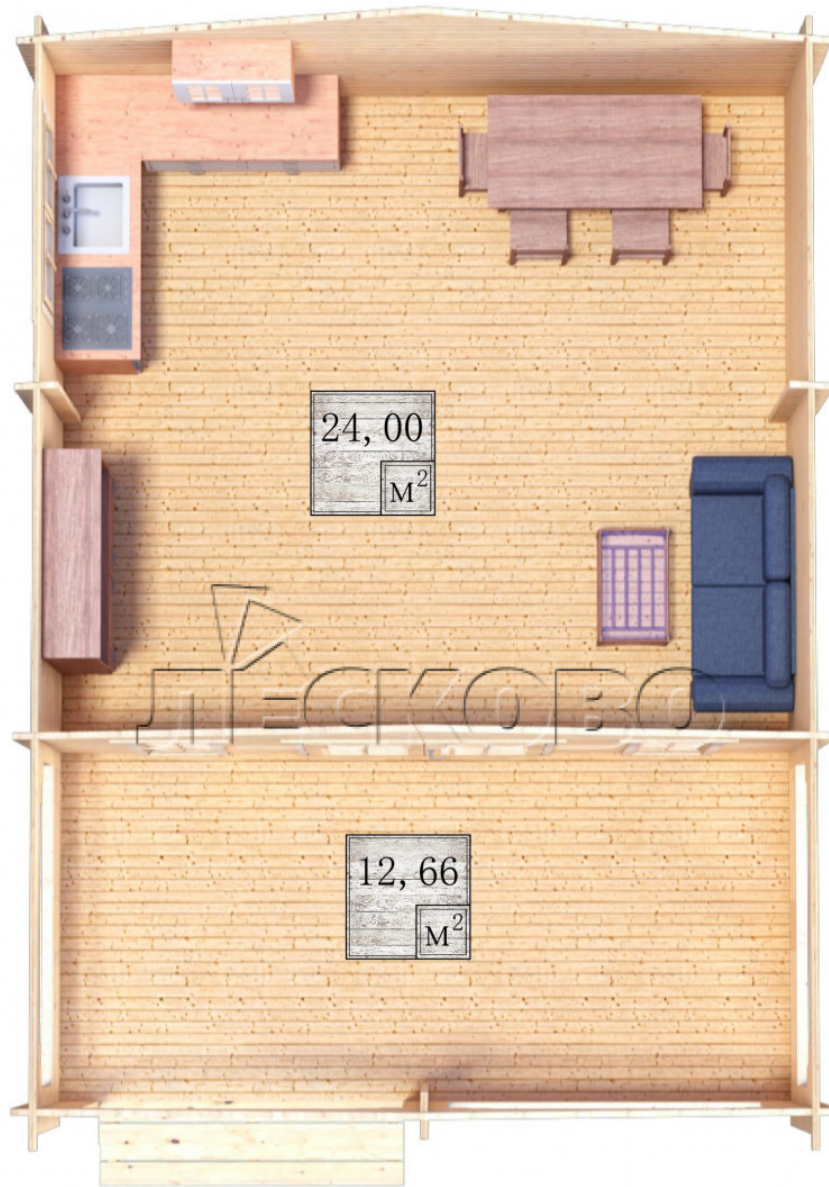

Log Cabin "DSV" series 5.5×5

Project Dimensions

5.5 × 5 / 37.5 m²

Full house set

5,094 €

Timber

45 MM

65 MM
+ 1,079 €

Project planning

5 500

5 000

Разрез

House Kit

- Wall kit: 44 × 145mm mini-chamber drying chamber with bowls for the project. The material of the tree is spruce, pine (GOST 8486). Humidity 12-14%. The height of the walls is 2.16 m;
- Logs, lower harness: board 45 × 145 mm chamber drying 10-12%;
- Floors: floorboard 35 mm, Chamber drying;
- Ceiling: imitation of a bar 20 × 135 mm, Chamber drying;
- Wooden windows, glass 4 mm, Single. Treatment with a colorless antiseptic. Hardware;

0.42×1.885 м.2 шт.

1.34×0.91 м.1 шт.

- Wooden doors;

1.62×1.885 м.1 шт.

7. Platbands: dry planed board 20 × 100 mm;

8. Roof: shingles.

9. Skirting board 35 mm.

+7 (4942) 499-770