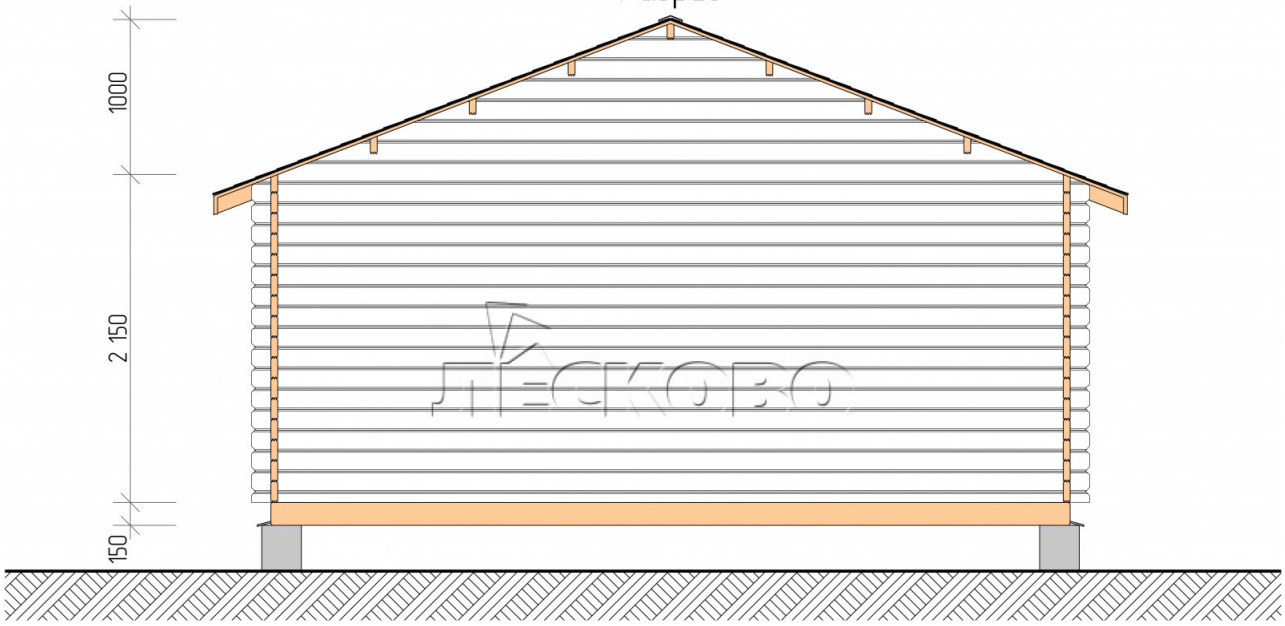

Log Cabin "DSV" series 5.5×5

Project Dimensions

5.5 × 5 / 37.5 m²

Цена

7,259 €

Timber

45 mm

65 mm
+ 1,527 €

Assembling a house kit

No assembly required

Assembly required
+ 1,815 €

Project planning

Разрез

House Kit

- Wall kit: 44 × 145mm mini-chamber drying chamber with bowls for the project. The material of the tree is spruce, pine (GOST 8486). Humidity 12-14%. The height of the walls is 2.16 m;
- Logs, lower harness: board 45 × 145 mm chamber drying 10-12%;
- Floors: floorboard 35 mm, Chamber drying;
- Ceiling: imitation of a bar 20 × 135 mm, Chamber drying;
- Wooden windows, glass 4 mm, Single. Treatment with a colorless antiseptic. Hardware;

1.34×0.91 м.1 шт.

0.42×1.885 м.2 шт.

- Wooden doors;

1.62×1.885 м.1 шт.

7. Platbands: dry planed board 20 × 100 mm;

8. Roof: shingles.

9. Skirting board 35 mm.

+7 (4942) 499-770