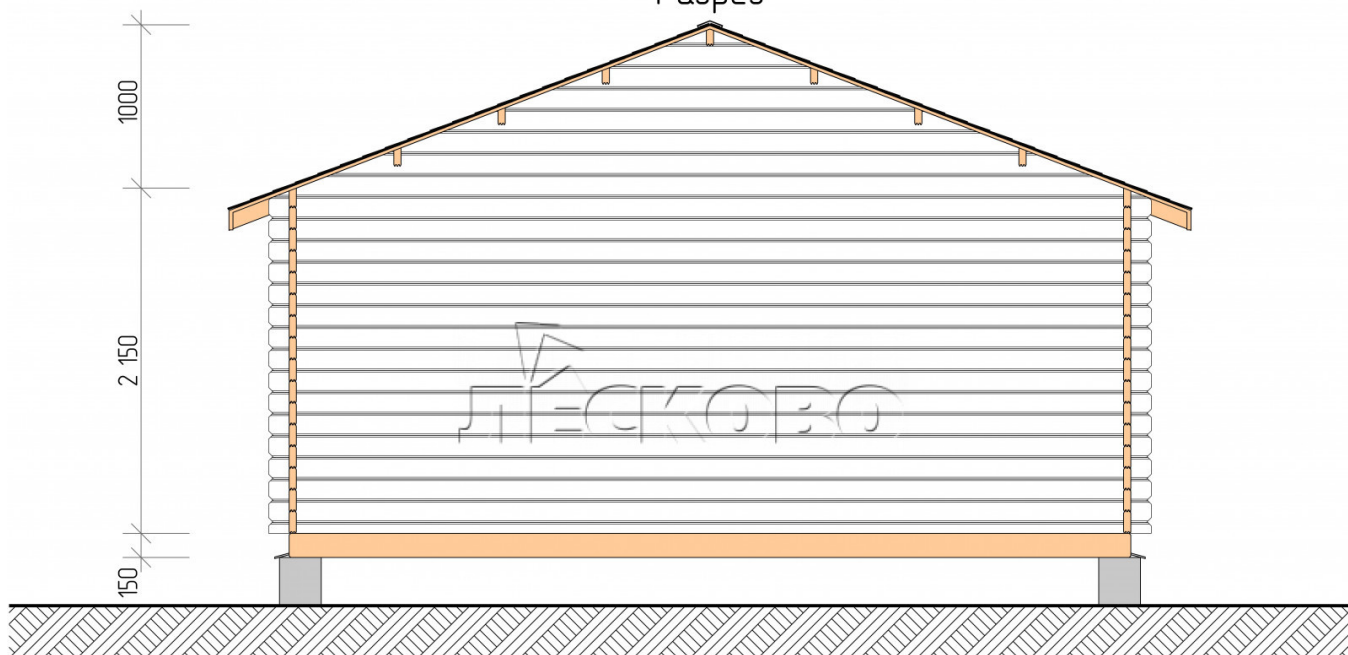

Log Cabin "DSV" series 5.5×5

Project Dimensions

5.5 × 5 / 37.5 m²

Full house set

5,094 €

Timber

45 MM

65 MM
+ 1,079 €

Project planning

5 500

5 000

Разрез

House Kit

- Wall kit: 44 × 145mm mini-chamber drying chamber with bowls for the project. The material of the tree is spruce, pine (GOST 8486). Humidity 12-14%. The height of the walls is 2.16 m;
- Logs, lower harness: board 45 × 145 mm chamber drying 10-12%;
- Floors: floorboard 35 mm, Chamber drying;
- Ceiling: imitation of a bar 20 × 135 mm, Chamber drying;
- Wooden windows, glass 4 mm, Single. Treatment with a colorless antiseptic. Hardware;

0.42×1.885 м.2 шт.

1.34×0.91 м.1 шт.

- Wooden doors;

1.62×1.885 м.1 шт.

7. Platbands: dry planed board 20 × 100 mm;

8. Roof: shingles.

9. Skirting board 35 mm.

+7 (4942) 499-770