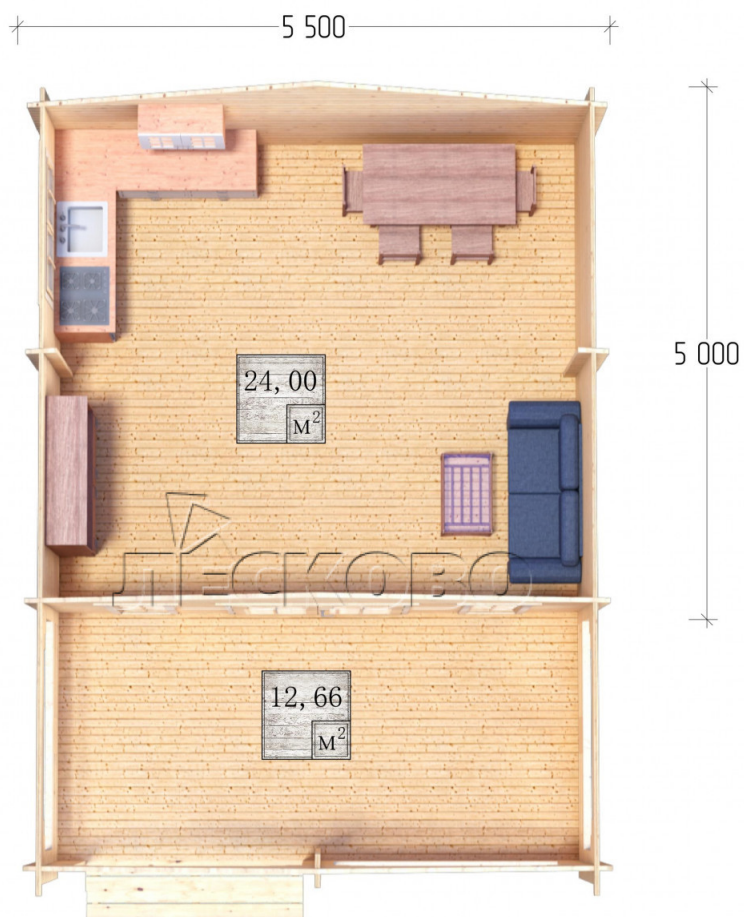

Log Cabin "DSV" series 5.5×5

Project Dimensions

5.5 × 5 / 37.5 m²

Цена

7,309 €

Timber

45 mm

65 mm
+ 1,537 €

Assembling a house kit

No assembly required

Assembly required
+ 1,827 €

Project planning

Разрез

House Kit

- Wall kit: 44 × 145mm mini-chamber drying chamber with bowls for the project. The material of the tree is spruce, pine (GOST 8486). Humidity 12-14%. The height of the walls is 2.16 m;
- Logs, lower harness: board 45 × 145 mm chamber drying 10-12%;
- Floors: floorboard 35 mm, Chamber drying;
- Ceiling: imitation of a bar 20 × 135 mm, Chamber drying;
- Wooden windows, glass 4 mm, Single. Treatment with a colorless antiseptic. Hardware;

0.42×1.885 м.2 шт.

1.34×0.91 м.1 шт.

- Wooden doors;

1.62×1.885 м.1 шт.

7. Platbands: dry planed board 20 × 100 mm;

8. Roof: shingles.

9. Skirting board 35 mm.

+7 (4942) 499-770