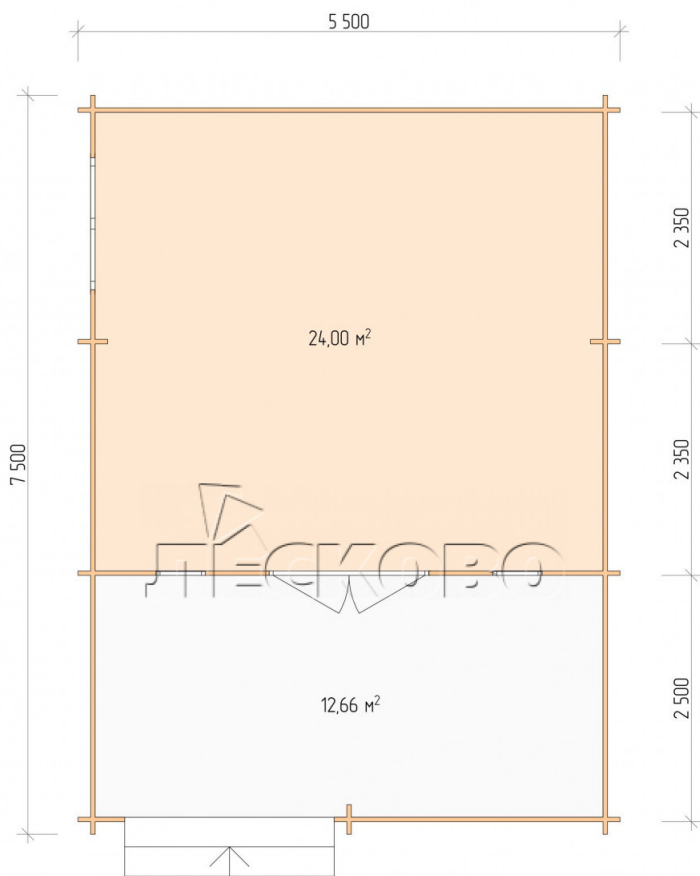

Log Cabin "DSV" series 5.5×5

Project Dimensions

5.5 × 5 / 37.5 m²

Цена

7,259 €

Timber

45 mm

65 mm
+ 1,527 €

Assembling a house kit

No assembly required

Assembly required
+ 1,815 €

Project planning

Разрез

House Kit

- Wall kit: 44 × 145mm mini-chamber drying chamber with bowls for the project. The material of the tree is spruce, pine (GOST 8486). Humidity 12-14%. The height of the walls is 2.16 m;
- Logs, lower harness: board 45 × 145 mm chamber drying 10-12%;
- Floors: floorboard 35 mm, Chamber drying;
- Ceiling: imitation of a bar 20 × 135 mm, Chamber drying;
- Wooden windows, glass 4 mm, Single. Treatment with a colorless antiseptic. Hardware;

1.34×0.91 м.1 шт.

0.42×1.885 м.2 шт.

- Wooden doors;

1.62×1.885 м.1 шт.

7. Platbands: dry planed board 20 × 100 mm;

8. Roof: shingles.

9. Skirting board 35 mm.

+7 (4942) 499-770