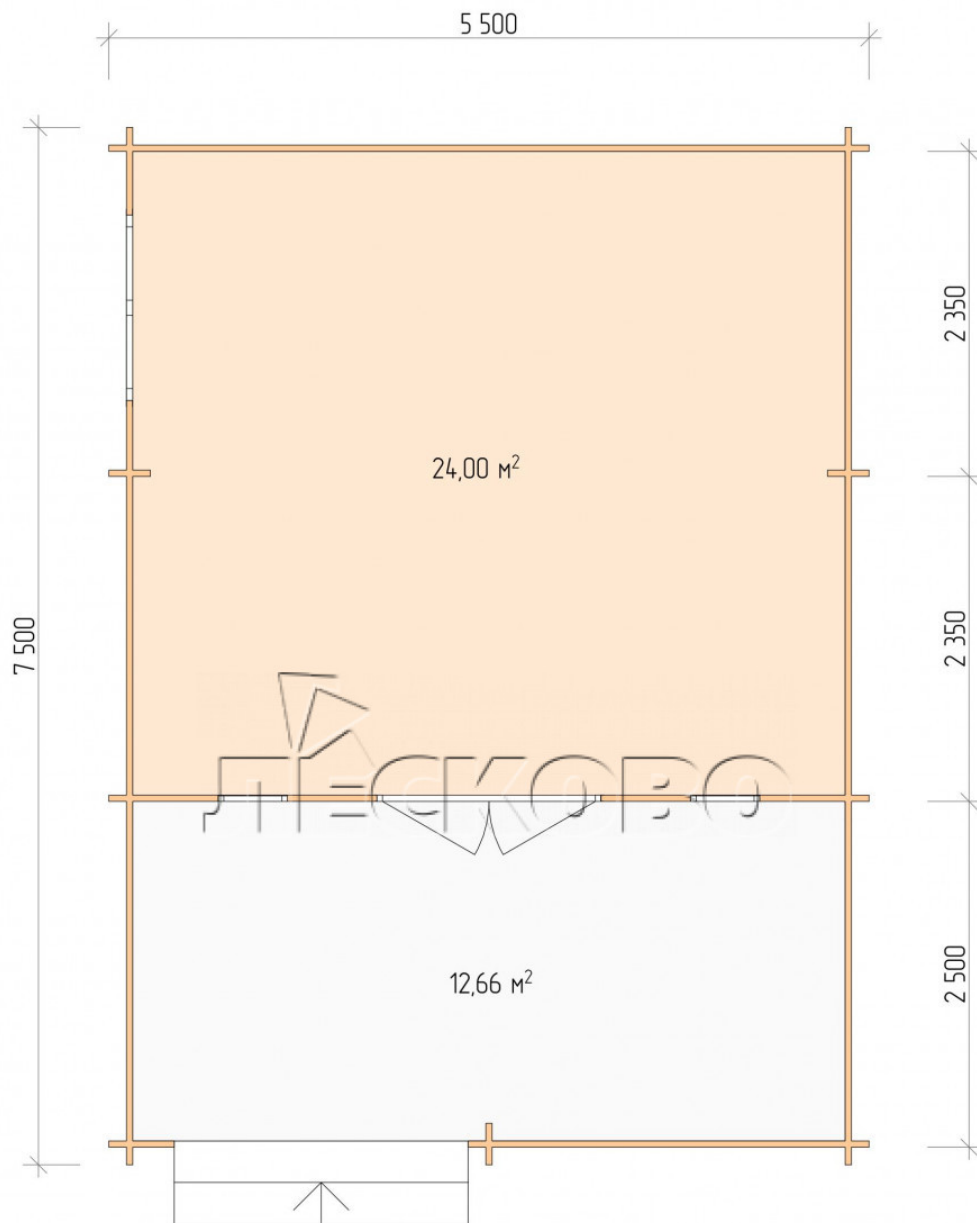

Log Cabin "DSV" series 5.5×5

Project Dimensions

5.5 × 5 / 37.5 m²

Full house set

5,094 €

Timber

45 MM

65 MM
+ 1,079 €

Project planning

5 500

5 000

Разрез

House Kit

- Wall kit: 44 × 145mm mini-chamber drying chamber with bowls for the project. The material of the tree is spruce, pine (GOST 8486). Humidity 12-14%. The height of the walls is 2.16 m;
- Logs, lower harness: board 45 × 145 mm chamber drying 10-12%;
- Floors: floorboard 35 mm, Chamber drying;
- Ceiling: imitation of a bar 20 × 135 mm, Chamber drying;
- Wooden windows, glass 4 mm, Single. Treatment with a colorless antiseptic. Hardware;

0.42×1.885 м.2 шт.

1.34×0.91 м.1 шт.

- Wooden doors;

1.62×1.885 м.1 шт.

7. Platbands: dry planed board 20 × 100 mm;

8. Roof: shingles.

9. Skirting board 35 mm.

+7 (4942) 499-770