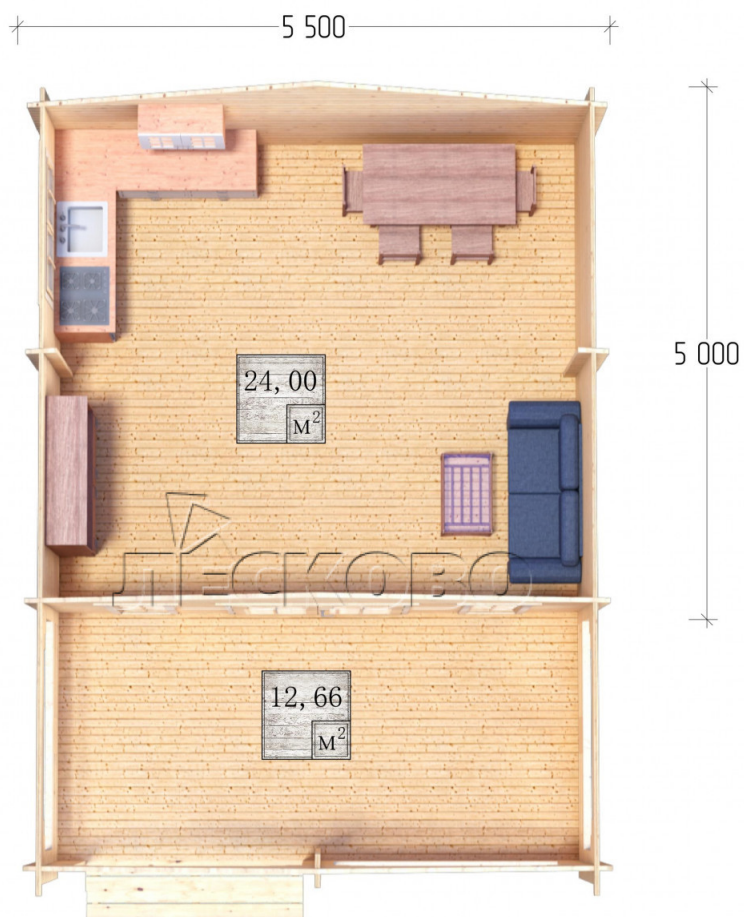

Log Cabin "DSV" series 5.5×5

Project Dimensions

5.5 × 5 / 37.5 m²

Цена

7,259 €

Timber

45 mm

65 mm
+ 1,527 €

Assembling a house kit

No assembly required

Assembly required
+ 1,815 €

Project planning

Разрез

House Kit

- Wall kit: 44 × 145mm mini-chamber drying chamber with bowls for the project. The material of the tree is spruce, pine (GOST 8486). Humidity 12-14%. The height of the walls is 2.16 m;
- Logs, lower harness: board 45 × 145 mm chamber drying 10-12%;
- Floors: floorboard 35 mm, Chamber drying;
- Ceiling: imitation of a bar 20 × 135 mm, Chamber drying;
- Wooden windows, glass 4 mm, Single. Treatment with a colorless antiseptic. Hardware;

1.34×0.91 м.1 шт.

0.42×1.885 м.2 шт.

- Wooden doors;

1.62×1.885 м.1 шт.

7. Platbands: dry planed board 20 × 100 mm;

8. Roof: shingles.

9. Skirting board 35 mm.

+7 (4942) 499-770