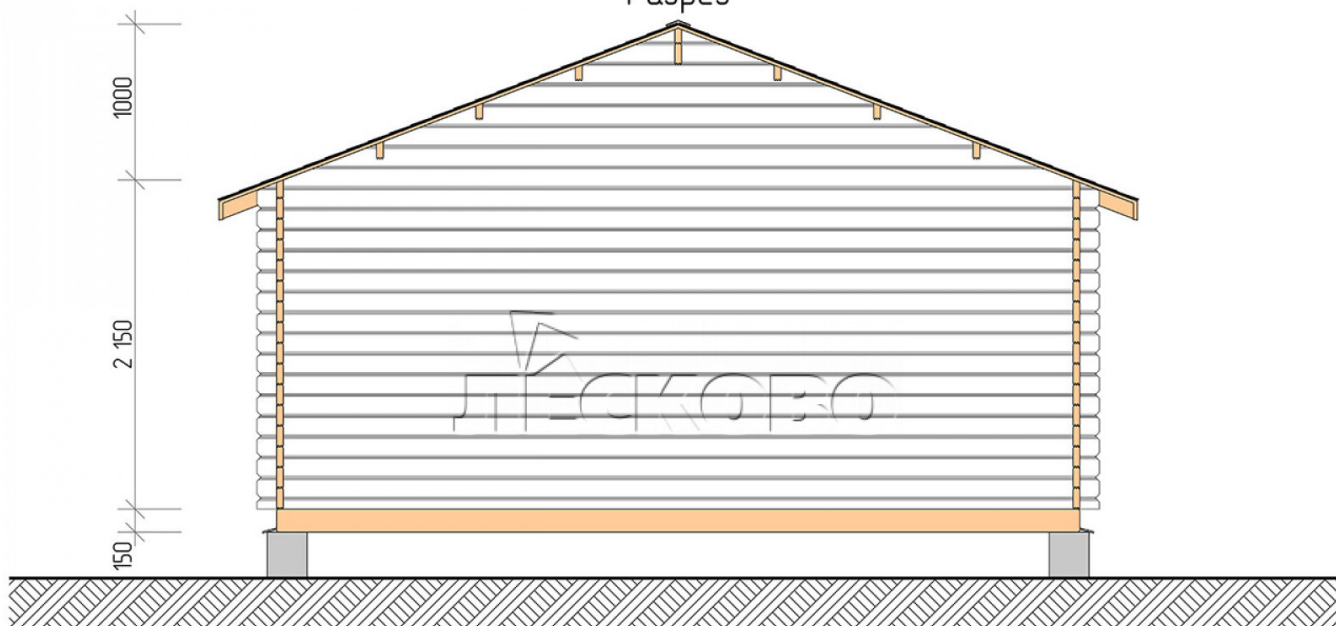

## Log Cabin "DSV" series 5.5×5.5

Project Dimensions

5.5 × 5.5 / 40 m<sup>2</sup>

Full house set

**5,523 €**

### Timber

45 MM

65 MM  
+ 1,132 €

## House Kit

- Wall kit: 44 × 145mm mini-chamber drying chamber with bowls for the project. The material of the tree is spruce, pine (GOST 8486). Humidity 12-14%. The height of the walls is 2.16 m;
- Logs, lower harness: board 45 × 145 mm chamber drying 10-12%;
- Floors: floorboard 35 mm, Chamber drying;
- Ceiling: imitation of a bar 20 × 135 mm, Chamber drying;
- Wooden windows, glass 4 mm, Single. Treatment with a colorless antiseptic. Hardware;