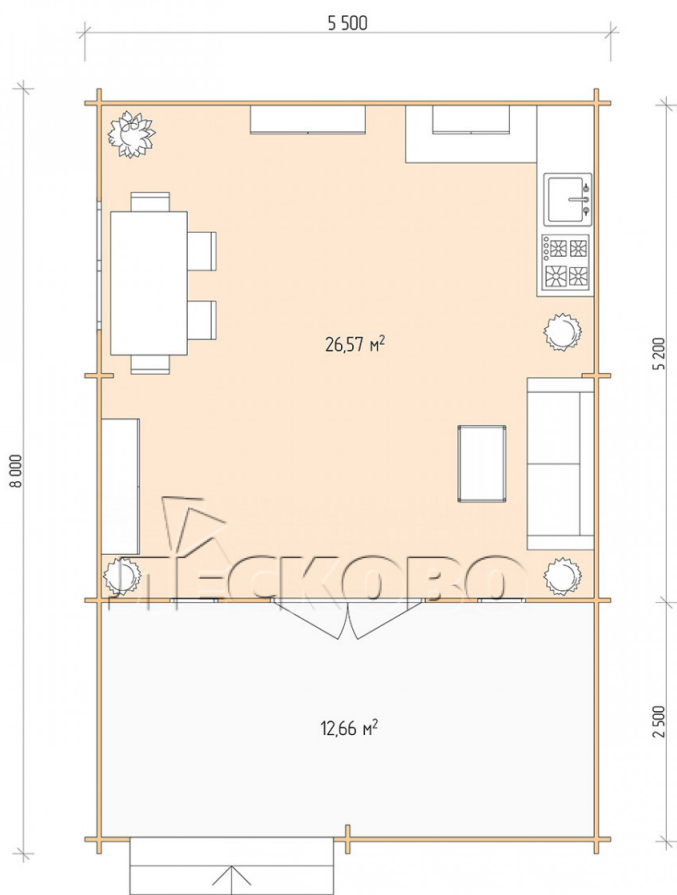

Log Cabin "DSV" series 5.5×5.5

Project Dimensions

5.5 × 5.5 / 40 m²

Цена

7,592 €

Timber

45 mm

65 mm
+ 1,547 €

Assembling a house kit

No assembly required

Assembly required
+ 1,898 €

Project planning

Разрез

House Kit

- Wall kit: 44 × 145mm mini-chamber drying chamber with bowls for the project. The material of the tree is spruce, pine (GOST 8486). Humidity 12-14%. The height of the walls is 2.16 m;
- Logs, lower harness: board 45 × 145 mm chamber drying 10-12%;
- Floors: floorboard 35 mm, Chamber drying;
- Ceiling: imitation of a bar 20 × 135 mm, Chamber drying;
- Wooden windows, glass 4 mm, Single. Treatment with a colorless antiseptic. Hardware;

1.34×0.91 м.1 шт.

0.42×1.885 м.2 шт.

- Wooden doors;

1.62×1.885 м.1 шт.

7. Platbands: dry planed board 20 × 100 mm;

8. Roof: shingles.

9. Skirting board 35 mm.

+7 (4942) 499-770