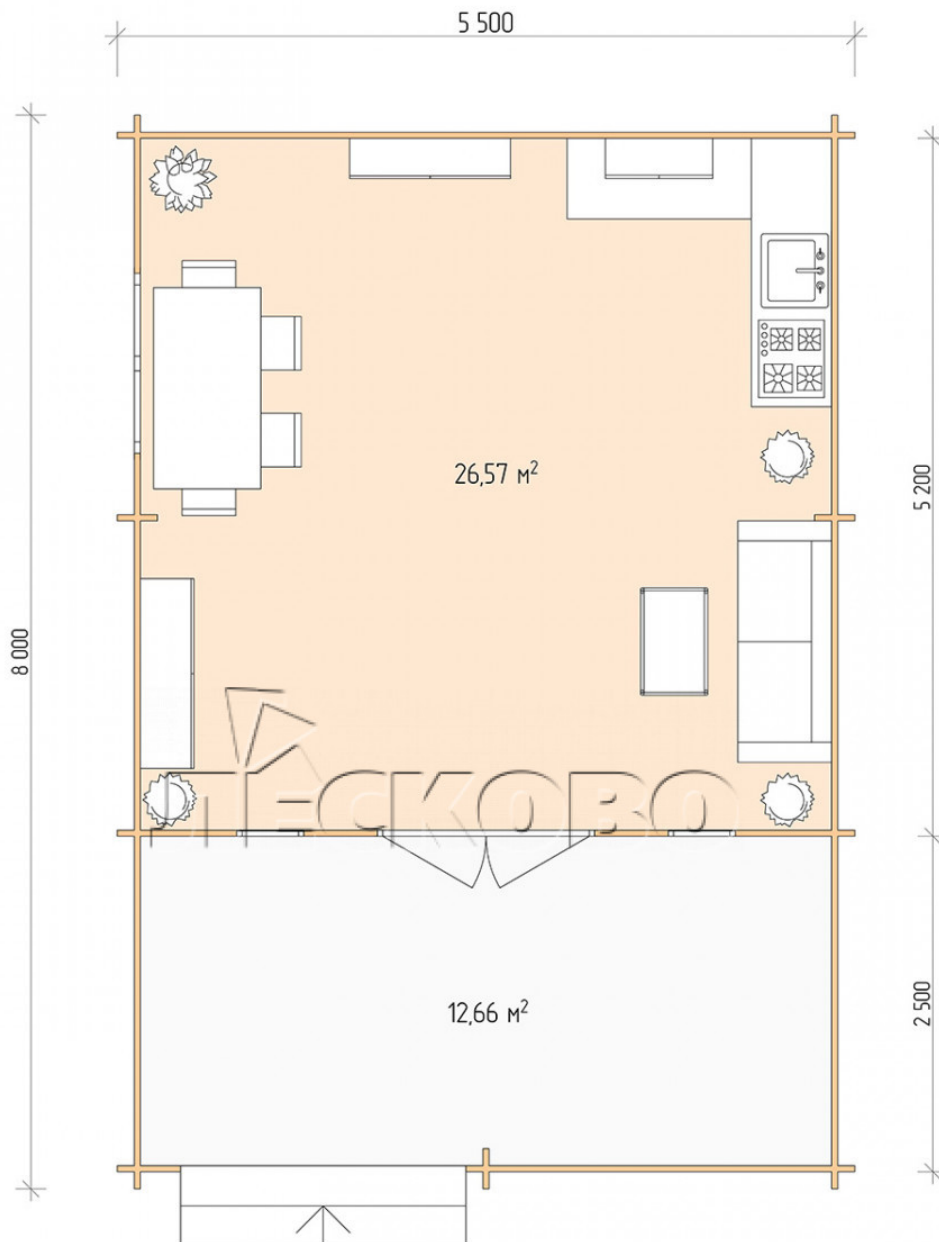

## Log Cabin "DSV" series 5.5×5.5

Project Dimensions

5.5 × 5.5 / 40 m<sup>2</sup>

Full house set

**5,523 €**

## Project planning

Разрез

## House Kit

- Wall kit: 44 × 145mm mini-chamber drying chamber with bowls for the project. The material of the tree is spruce, pine (GOST 8486). Humidity 12-14%. The height of the walls is 2.16 m;
- Logs, lower harness: board 45 × 145 mm chamber drying 10-12%;
- Floors: floorboard 35 mm, Chamber drying;
- Ceiling: imitation of a bar 20 × 135 mm, Chamber drying;
- Wooden windows, glass 4 mm, Single. Treatment with a colorless antiseptic. Hardware;

0.42×1.885 м.2 шт.

1.34×0.91 м.1 шт.

- Wooden doors;

1.62×1.885 м.1 шт.

7. Platbands: dry planed board 20 × 100 mm;

8. Roof: shingles.

9. Skirting board 35 mm.

+7 (4942) 499-770