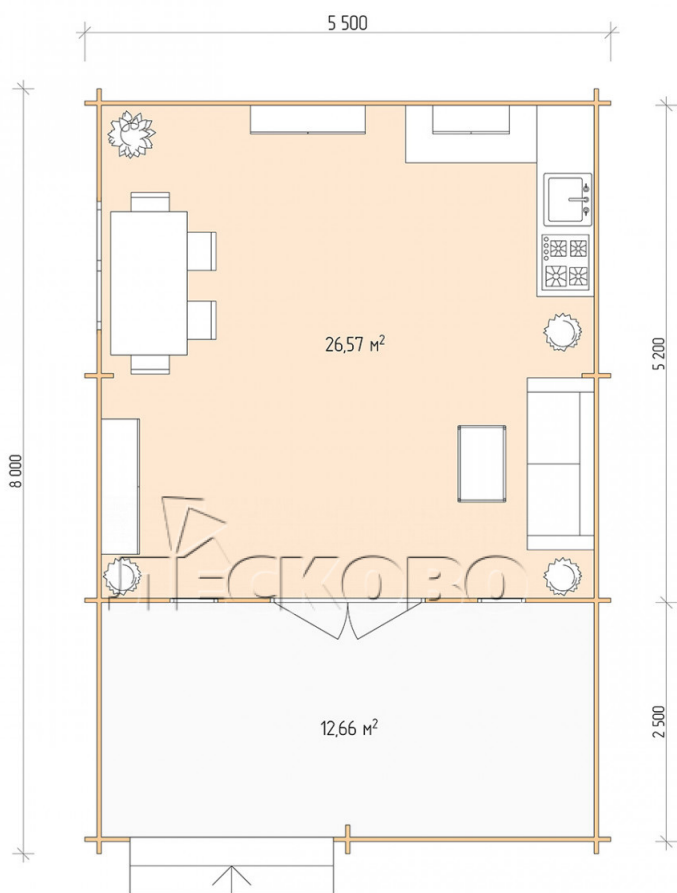

Log Cabin "DSV" series 5.5×5.5

Project Dimensions

5.5 × 5.5 / 40 m²

Цена

7,539 €

Timber

45 mm

65 mm
+ 1,536 €

Assembling a house kit

No assembly required

Assembly required
+ 1,885 €

Project planning

Разрез

House Kit

- Wall kit: 44 × 145mm mini-chamber drying chamber with bowls for the project. The material of the tree is spruce, pine (GOST 8486). Humidity 12-14%. The height of the walls is 2.16 m;
- Logs, lower harness: board 45 × 145 mm chamber drying 10-12%;
- Floors: floorboard 35 mm, Chamber drying;
- Ceiling: imitation of a bar 20 × 135 mm, Chamber drying;
- Wooden windows, glass 4 mm, Single. Treatment with a colorless antiseptic. Hardware;

0.42×1.885 м.2 шт.

1.34×0.91 м.1 шт.

- Wooden doors;

1.62×1.885 м.1 шт.

7. Platbands: dry planed board 20 × 100 mm;

8. Roof: shingles.

9. Skirting board 35 mm.

+7 (4942) 499-770