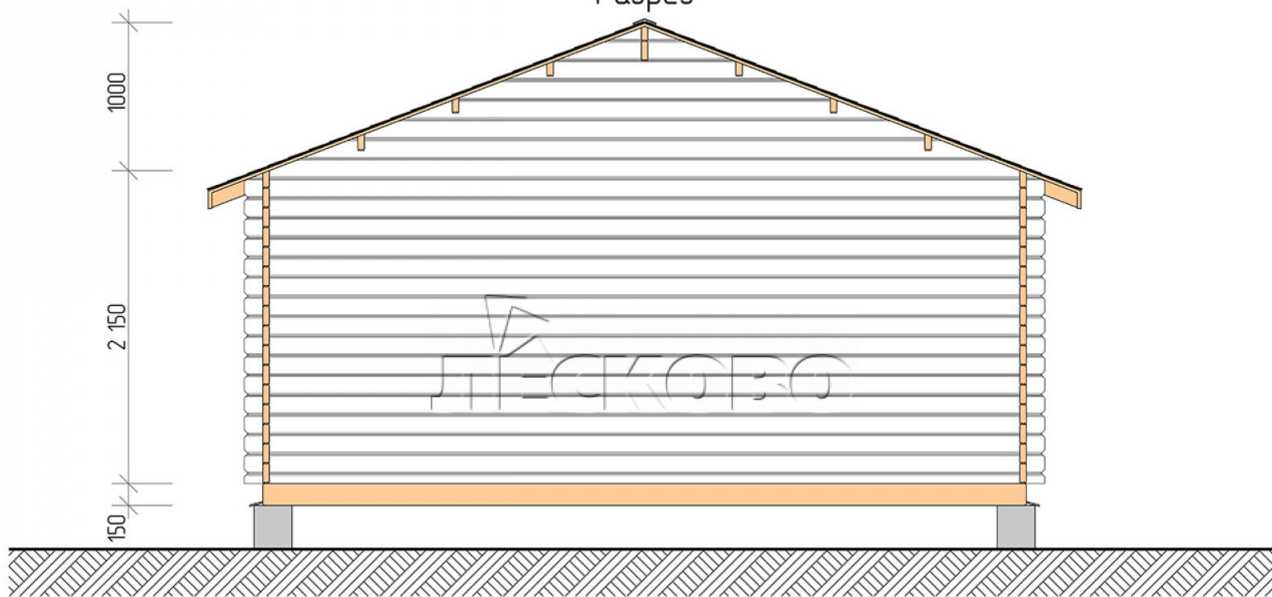

Log Cabin "DSV" series 5.5×5.5

Project Dimensions

5.5 × 5.5 / 40 m²

Цена

7,592 €

Timber

45 mm

65 mm
+ 1,547 €

Assembling a house kit

No assembly required

Assembly required
+ 1,898 €

Project planning

Разрез

House Kit

- Wall kit: 44 × 145mm mini-chamber drying chamber with bowls for the project. The material of the tree is spruce, pine (GOST 8486). Humidity 12-14%. The height of the walls is 2.16 m;
- Logs, lower harness: board 45 × 145 mm chamber drying 10-12%;
- Floors: floorboard 35 mm, Chamber drying;
- Ceiling: imitation of a bar 20 × 135 mm, Chamber drying;
- Wooden windows, glass 4 mm, Single. Treatment with a colorless antiseptic. Hardware;

1.34×0.91 м.1 шт.

0.42×1.885 м.2 шт.

- Wooden doors;

1.62×1.885 м.1 шт.

7. Platbands: dry planed board 20 × 100 mm;

8. Roof: shingles.

9. Skirting board 35 mm.

+7 (4942) 499-770