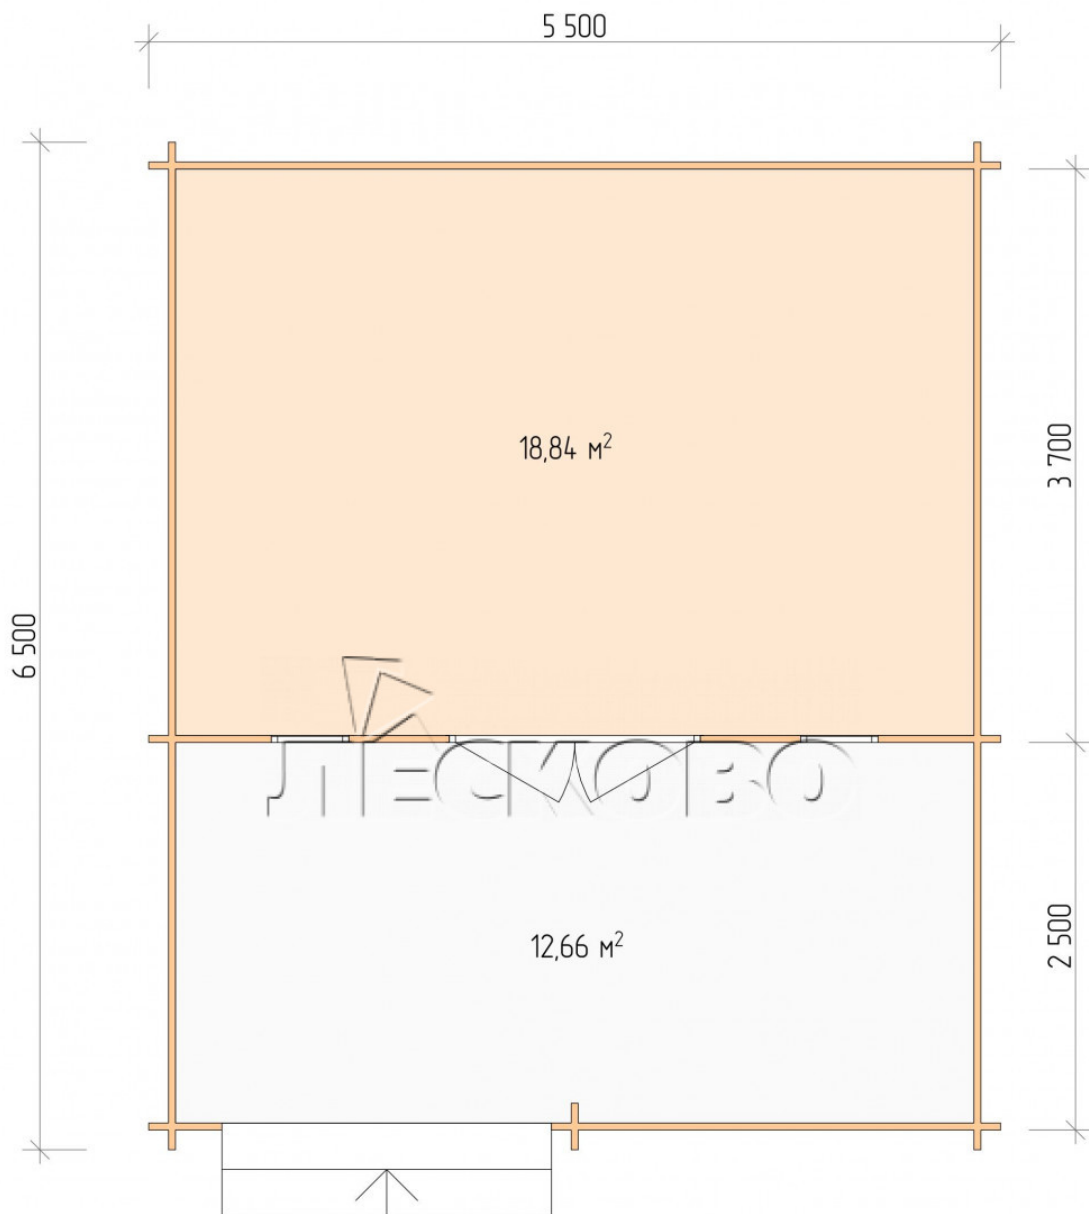

Log Cabin "DSV" series 5.5×4

Project Dimensions

5.5 × 4 / 32.3 m²

Full house set

4,664 €

Timber

45 MM

65 MM
+ 1,005 €

Project planning

5 500

Разрез

House Kit

- Wall kit: 44 × 145mm mini-chamber drying chamber with bowls for the project. The material of the tree is spruce, pine (GOST 8486). Humidity 12-14%. The height of the walls is 2.16 m;
- Logs, lower harness: board 45 × 145 mm chamber drying 10-12%;
- Floors: floorboard 35 mm, Chamber drying;
- Ceiling: imitation of a bar 20 × 135 mm, Chamber drying;
- Wooden windows, glass 4 mm, Single. Treatment with a colorless antiseptic. Hardware;

0.42×1.885 м.2 шт.

- Wooden doors;

1.62×1.885 м.1 шт.

7. Platbands: dry planed board 20 × 100 mm;

8. Roof: shingles.

9. Skirting board 35 mm.

+7 (4942) 499-770

156014, г. Кострома, ул. Базовая, д. 8