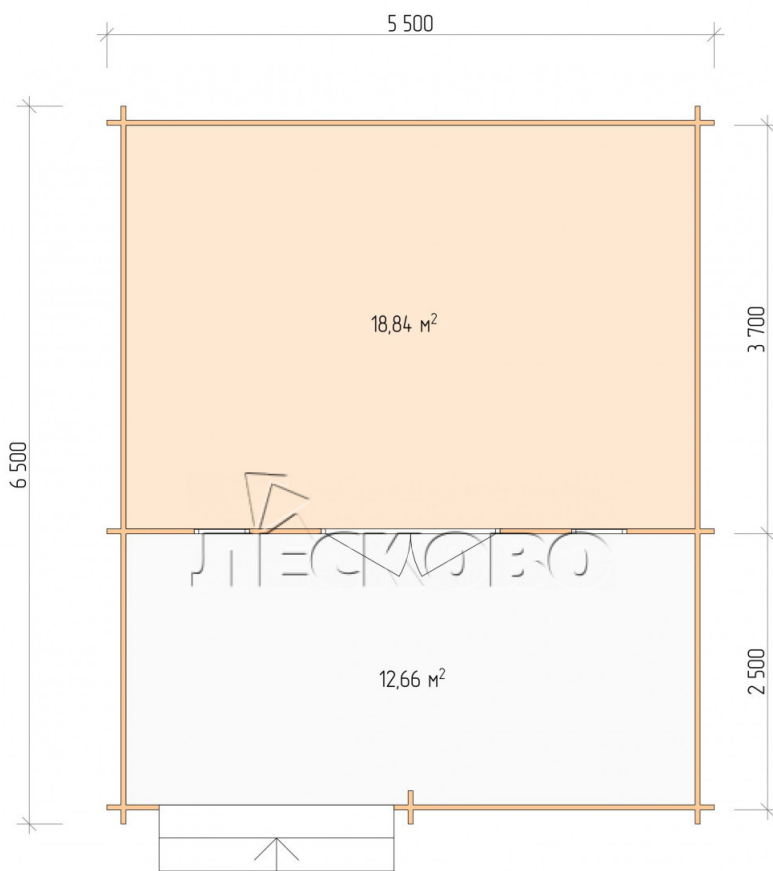

## Log Cabin "DSV" series 5.5×4

Project Dimensions

5.5 × 4 / 32.3 m<sup>2</sup>

Цена

**6,392 €**

# Project planning

Разрез

# House Kit

- Wall kit: 44 × 145mm mini-chamber drying chamber with bowls for the project. The material of the tree is spruce, pine (GOST 8486). Humidity 12-14%. The height of the walls is 2.16 m;
- Logs, lower harness: board 45 × 145 mm chamber drying 10-12%;
- Floors: floorboard 35 mm, Chamber drying;
- Ceiling: imitation of a bar 20 × 135 mm, Chamber drying;
- Wooden windows, glass 4 mm, Single. Treatment with a colorless antiseptic. Hardware;

0.42×1.885 м.2 шт.

- Wooden doors;

1.62×1.885 м.1 шт.

7. Platbands: dry planed board 20 × 100 mm;

8. Roof: shingles.

9. Skirting board 35 mm.

+7 (4942) 499-770

156014, г. Кострома, ул. Базовая, д. 8