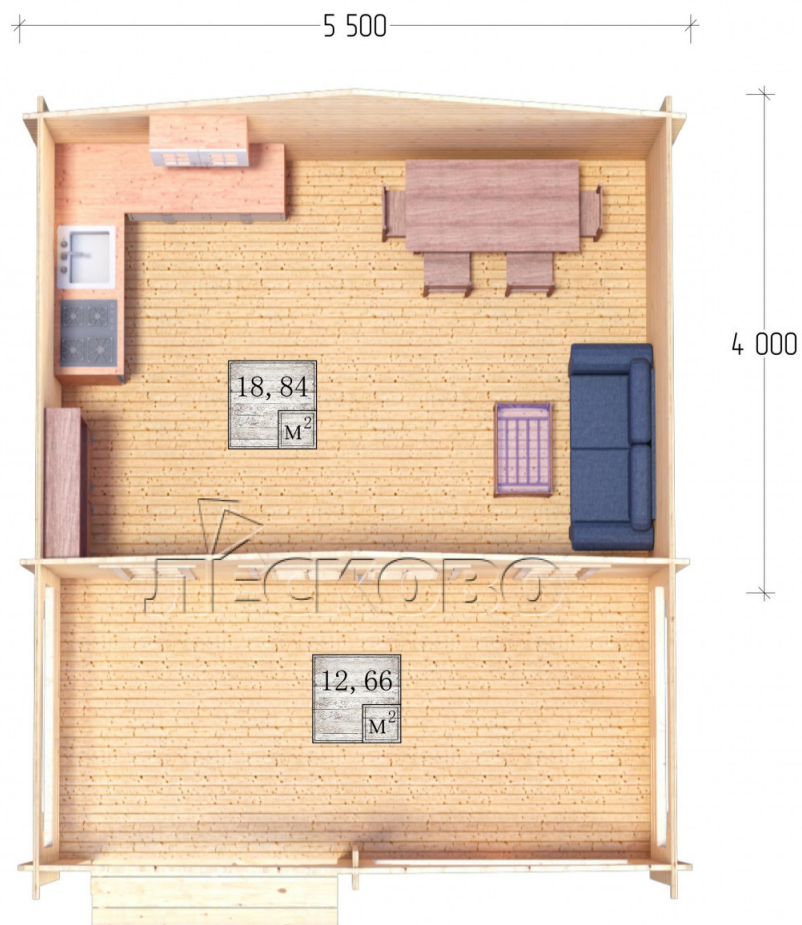

Project planning