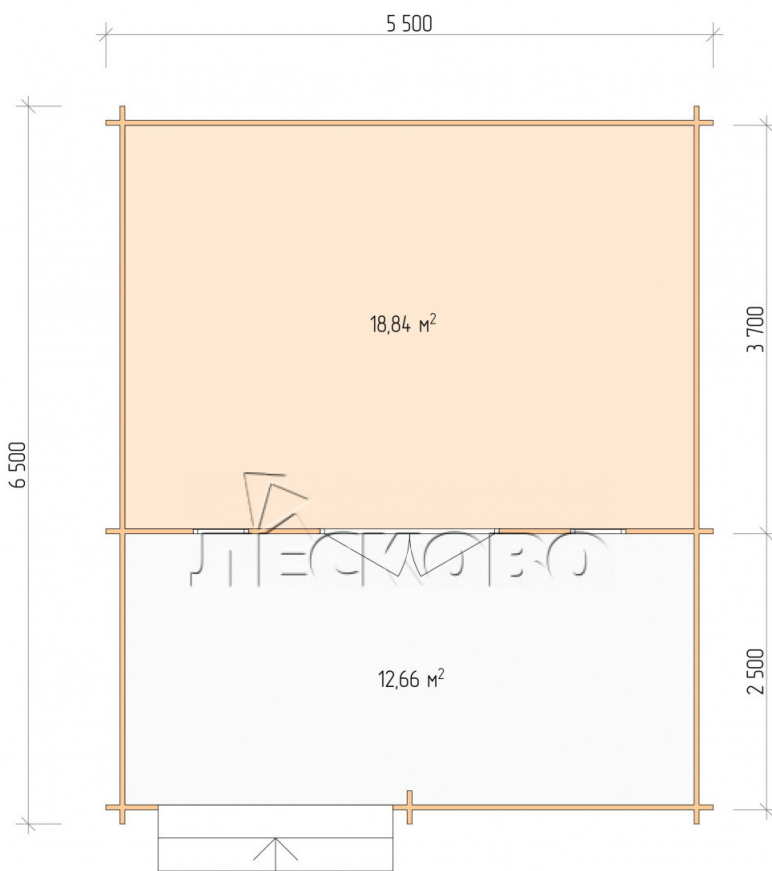

## Log Cabin "DSV" series 5.5×4

Project Dimensions

5.5 × 4 / 32.3 m<sup>2</sup>

Цена

**6,348 €**

# Project planning

Разрез

# House Kit

- Wall kit: 44 × 145mm mini-chamber drying chamber with bowls for the project. The material of the tree is spruce, pine (GOST 8486). Humidity 12-14%. The height of the walls is 2.16 m;
- Logs, lower harness: board 45 × 145 mm chamber drying 10-12%;
- Floors: floorboard 35 mm, Chamber drying;
- Ceiling: imitation of a bar 20 × 135 mm, Chamber drying;
- Wooden windows, glass 4 mm, Single. Treatment with a colorless antiseptic. Hardware;

0.42×1.885 м.2 шт.

- Wooden doors;

1.62×1.885 м.1 шт.

7. Platbands: dry planed board 20 × 100 mm;

8. Roof: shingles.

9. Skirting board 35 mm.

+7 (4942) 499-770

156014, г. Кострома, ул. Базовая, д. 8