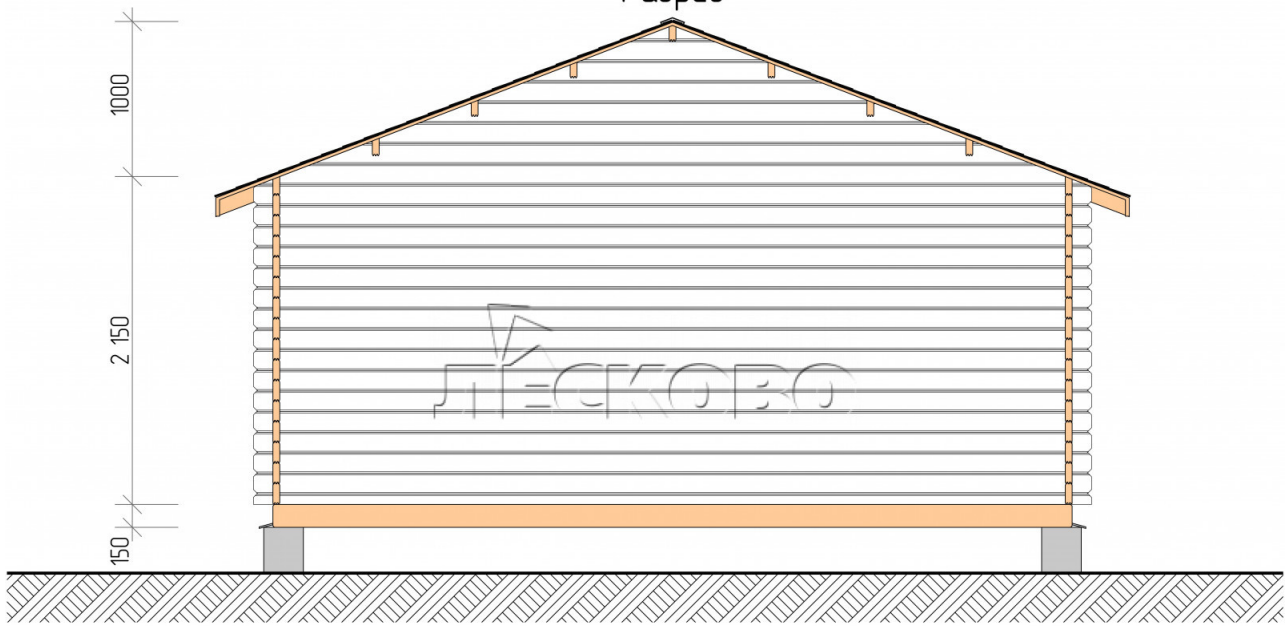

## Log Cabin "DSV" series 5.5×4

Project Dimensions

5.5 × 4 / 32.3 m<sup>2</sup>

Цена

**6,392 €**

# House Kit

- Wall kit: 44 × 145mm mini-chamber drying chamber with bowls for the project. The material of the tree is spruce, pine (GOST 8486). Humidity 12-14%. The height of the walls is 2.16 m;
- Logs, lower harness: board 45 × 145 mm chamber drying 10-12%;
- Floors: floorboard 35 mm, Chamber drying;
- Ceiling: imitation of a bar 20 × 135 mm, Chamber drying;
- Wooden windows, glass 4 mm, Single. Treatment with a colorless antiseptic. Hardware;