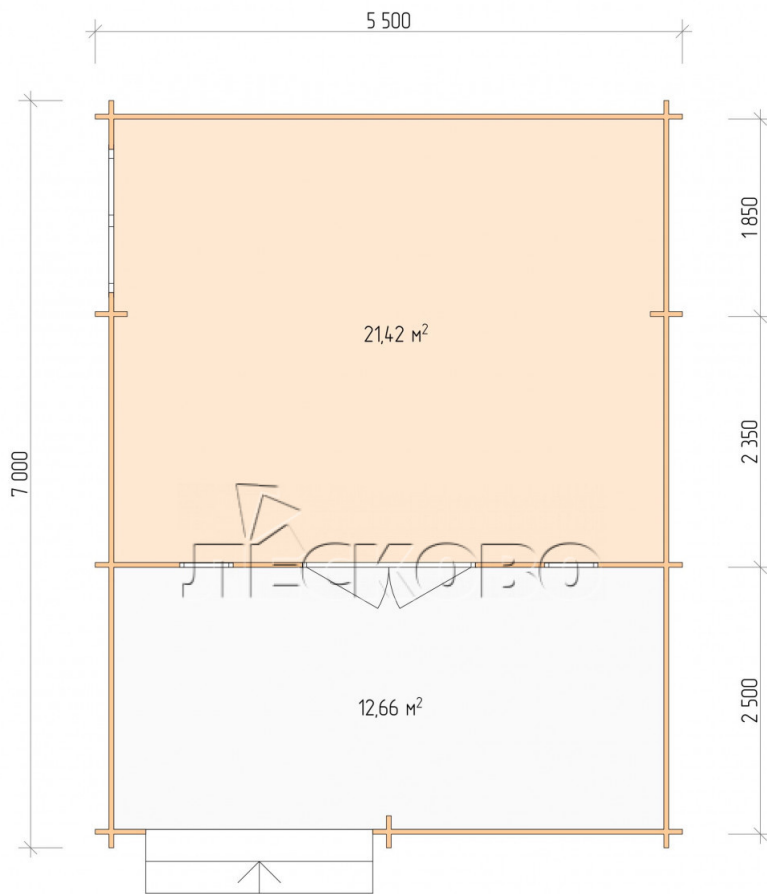

Log Cabin "DSV" series 5.5×4.5

Project Dimensions

5.5 × 4.5 / 34.9 m²

Цена

6,931 €

Timber

45 mm

65 mm
+ 1,468 €

Assembling a house kit

No assembly required

Assembly required
+ 1,733 €

Project planning

Разрез

House Kit

- Wall kit: 44 × 145mm mini-chamber drying chamber with bowls for the project. The material of the tree is spruce, pine (GOST 8486). Humidity 12-14%. The height of the walls is 2.16 m;
- Logs, lower harness: board 45 × 145 mm chamber drying 10-12%;
- Floors: floorboard 35 mm, Chamber drying;
- Ceiling: imitation of a bar 20 × 135 mm, Chamber drying;
- Wooden windows, glass 4 mm, Single. Treatment with a colorless antiseptic. Hardware;

1.34×0.91 м.1 шт.

0.42×1.885 м.2 шт.

- Wooden doors;

1.62×1.885 м.1 шт.

7. Platbands: dry planed board 20 × 100 mm;

8. Roof: shingles.

9. Skirting board 35 mm.

+7 (4942) 499-770