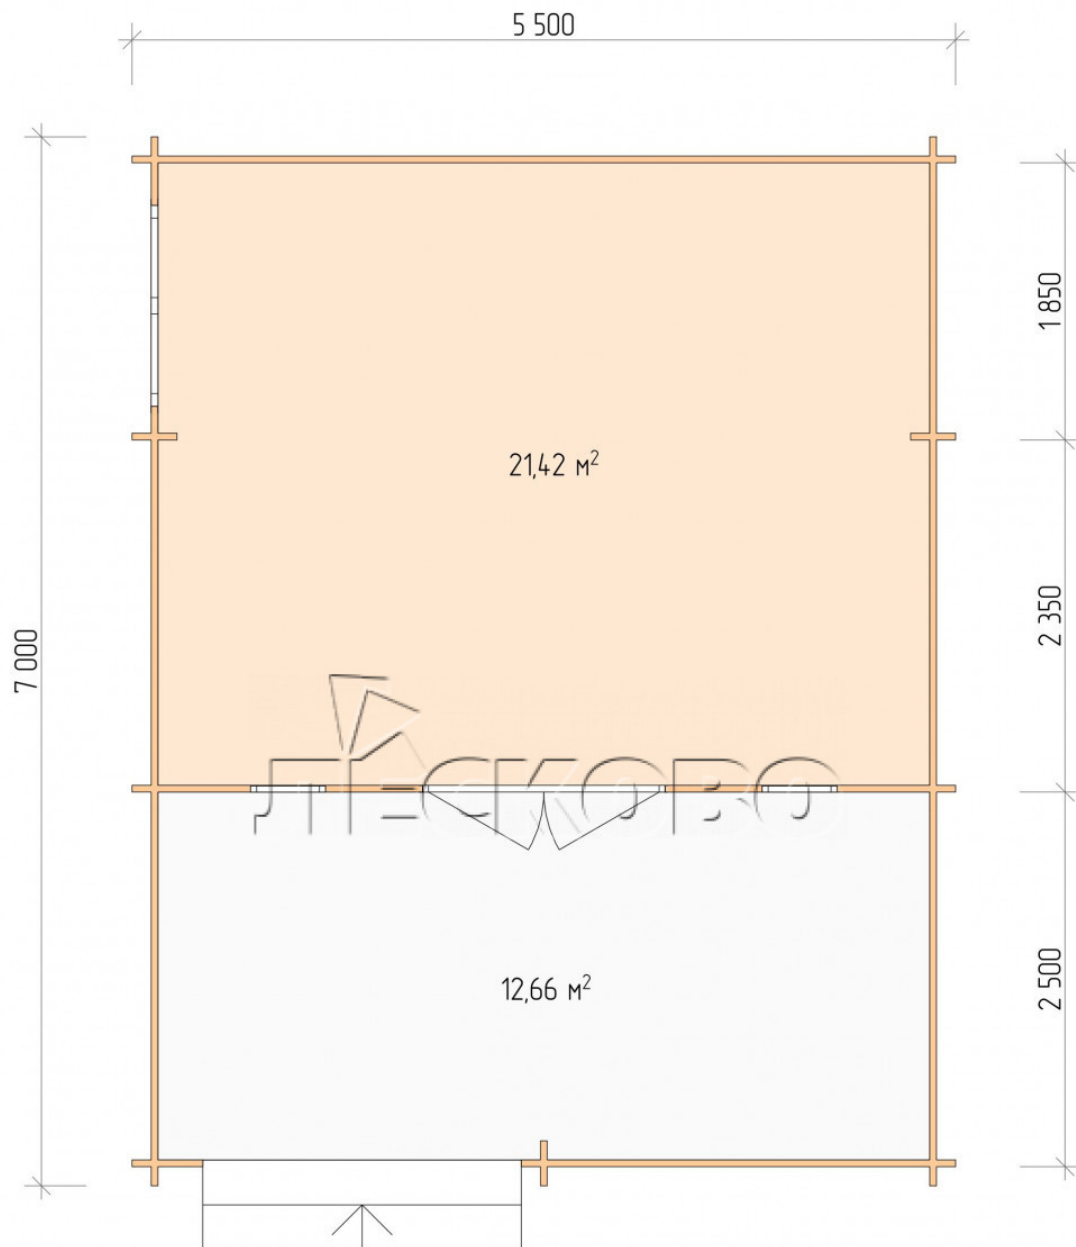

Log Cabin "DSV" series 5.5×4.5

Project Dimensions

5.5 × 4.5 / 34.9 m²

Full house set

5,118 €

Timber

45 MM

65 MM
+ 1,093 €

Project planning

5 500

4 500

Разрез

House Kit

- Wall kit: 44 × 145mm mini-chamber drying chamber with bowls for the project. The material of the tree is spruce, pine (GOST 8486). Humidity 12-14%. The height of the walls is 2.16 m;
- Logs, lower harness: board 45 × 145 mm chamber drying 10-12%;
- Floors: floorboard 35 mm, Chamber drying;
- Ceiling: imitation of a bar 20 × 135 mm, Chamber drying;
- Wooden windows, glass 4 mm, Single. Treatment with a colorless antiseptic. Hardware;

0.42×1.885 м.2 шт.

1.34×0.91 м.1 шт.

- Wooden doors;

1.62×1.885 м.1 шт.

7. Platbands: dry planed board 20 × 100 mm;

8. Roof: shingles.

9. Skirting board 35 mm.

+7 (4942) 499-770