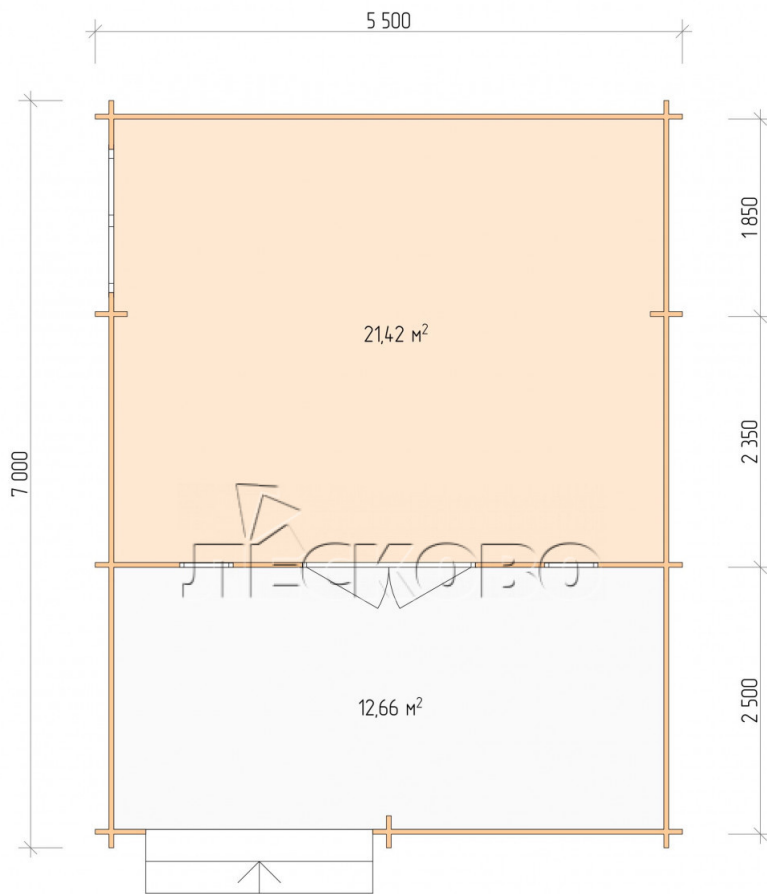

Log Cabin "DSV" series 5.5×4.5

Project Dimensions

5.5 × 4.5 / 34.9 m²

Цена

6,950 €

Timber

45 mm

65 mm
+ 1,472 €

Assembling a house kit

No assembly required

Assembly required
+ 1,737 €

Project planning

Разрез

House Kit

- Wall kit: 44 × 145mm mini-chamber drying chamber with bowls for the project. The material of the tree is spruce, pine (GOST 8486). Humidity 12-14%. The height of the walls is 2.16 m;
- Logs, lower harness: board 45 × 145 mm chamber drying 10-12%;
- Floors: floorboard 35 mm, Chamber drying;
- Ceiling: imitation of a bar 20 × 135 mm, Chamber drying;
- Wooden windows, glass 4 mm, Single. Treatment with a colorless antiseptic. Hardware;

1.34×0.91 м.1 шт.

0.42×1.885 м.2 шт.

- Wooden doors;

1.62×1.885 м.1 шт.

7. Platbands: dry planed board 20 × 100 mm;

8. Roof: shingles.

9. Skirting board 35 mm.

+7 (4942) 499-770