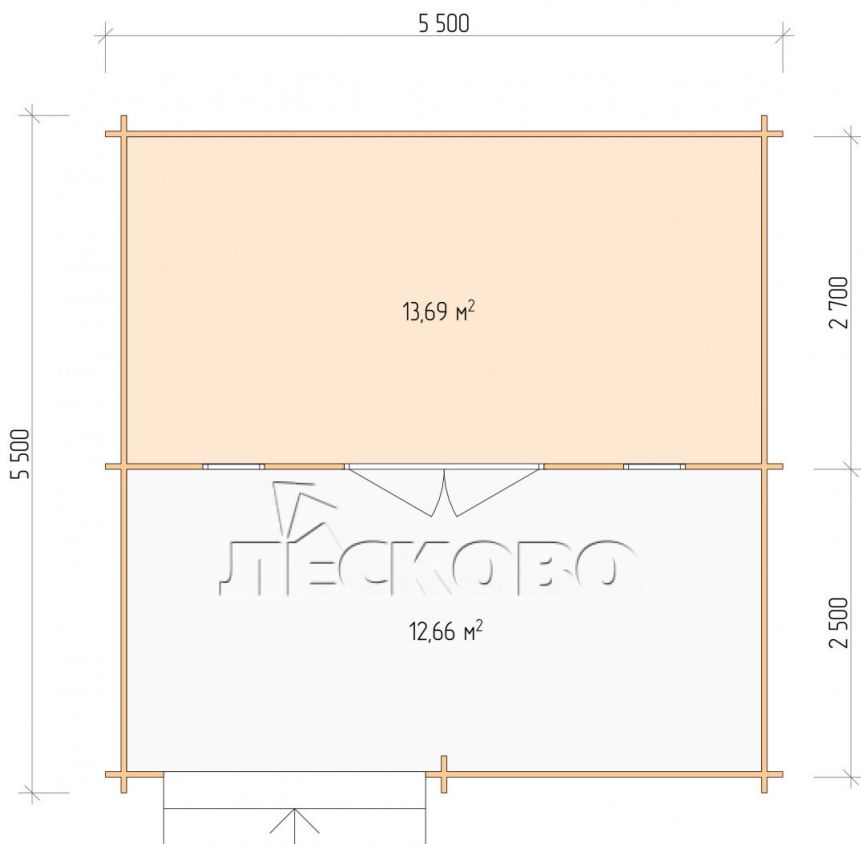

Log Cabin "DSV" series 5.5×3

Project Dimensions

5.5 × 3 / 7.1 m²

Цена

5,770 €

Timber

45 mm

65 mm
+ 1,275 €

Assembling a house kit

No assembly required

Assembly required
+ 1,443 €

Project planning

Разрез

House Kit

- Wall kit: 44 × 145mm mini-chamber drying chamber with bowls for the project. The material of the tree is spruce, pine (GOST 8486). Humidity 12-14%. The height of the walls is 2.16 m;
- Logs, lower harness: board 45 × 145 mm chamber drying 10-12%;
- Floors: floorboard 35 mm, Chamber drying;
- Ceiling: imitation of a bar 20 × 135 mm, Chamber drying;
- Wooden windows, glass 4 mm, Single. Treatment with a colorless antiseptic. Hardware;

0.42×1.885 м.2 шт.

- Wooden doors;

1.62×1.885 м.1 шт.

7. Platbands: dry planed board 20 × 100 mm;

8. Roof: shingles.

9. Skirting board 35 mm.

+7 (4942) 499-770

156014, г. Кострома, ул. Базовая, д. 8