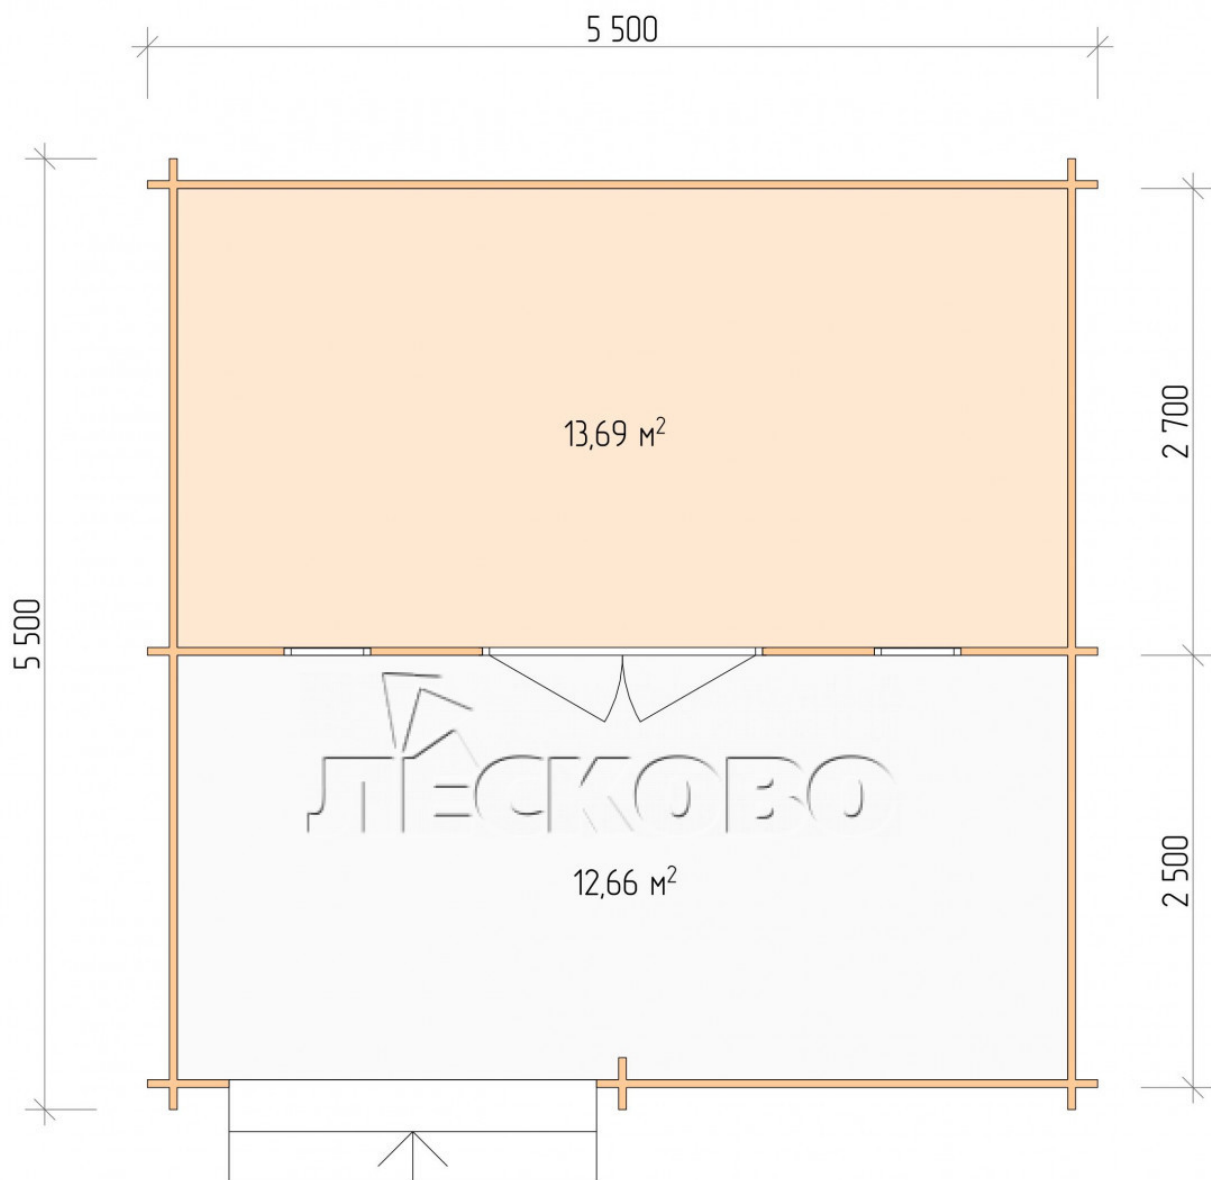

Log Cabin "DSV" series 5.5×3

Project Dimensions

5.5 × 3 / 7.1 m²

Full house set

4,139 €

Timber

45 MM

65 MM
+ 921 €

Project planning

5 500

3 000

13,69
M²

12,66
M²

Разрез

House Kit

- Wall kit: 44 × 145mm mini-chamber drying chamber with bowls for the project. The material of the tree is spruce, pine (GOST 8486). Humidity 12-14%. The height of the walls is 2.16 m;
- Logs, lower harness: board 45 × 145 mm chamber drying 10-12%;
- Floors: floorboard 35 mm, Chamber drying;
- Ceiling: imitation of a bar 20 × 135 mm, Chamber drying;
- Wooden windows, glass 4 mm, Single. Treatment with a colorless antiseptic. Hardware;

0.42×1.885 м.2 шт.

- Wooden doors;

1.62×1.885 м.1 шт.

7. Platbands: dry planed board 20 × 100 mm;

8. Roof: shingles.

9. Skirting board 35 mm.

+7 (4942) 499-770

156014, г. Кострома, ул. Базовая, д. 8