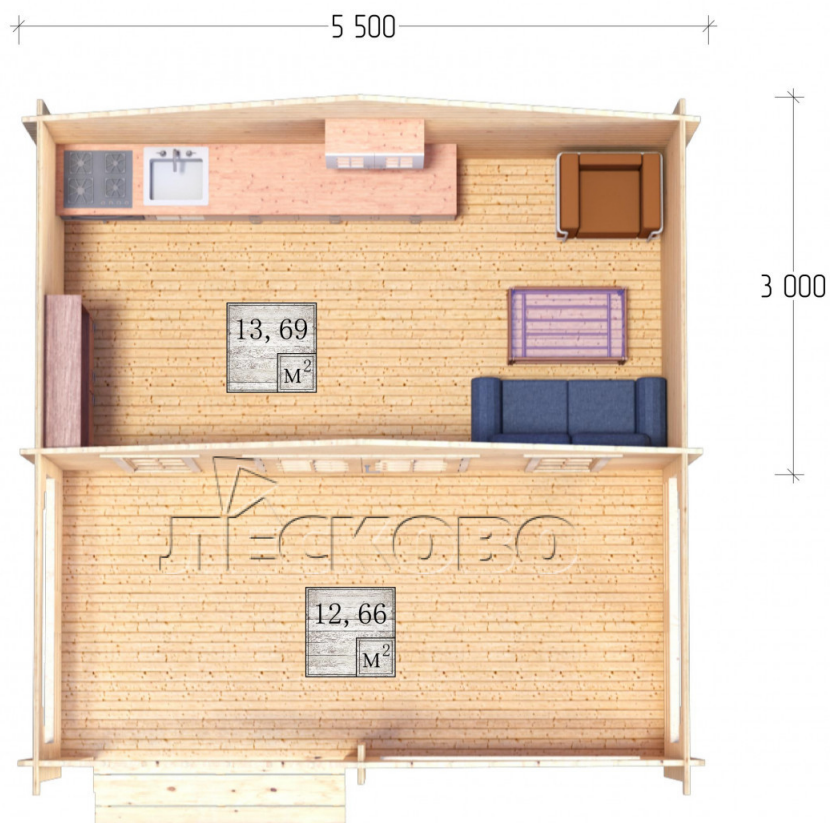

Log Cabin "DSV" series 5.5×3

Project Dimensions

5.5 × 3 / 7.1 m²

Цена

5,770 €

Timber

45 mm

65 mm
+ 1,275 €

Assembling a house kit

No assembly required

Assembly required
+ 1,443 €

Project planning

Разрез

House Kit

- Wall kit: 44 × 145mm mini-chamber drying chamber with bowls for the project. The material of the tree is spruce, pine (GOST 8486). Humidity 12-14%. The height of the walls is 2.16 m;
- Logs, lower harness: board 45 × 145 mm chamber drying 10-12%;
- Floors: floorboard 35 mm, Chamber drying;
- Ceiling: imitation of a bar 20 × 135 mm, Chamber drying;
- Wooden windows, glass 4 mm, Single. Treatment with a colorless antiseptic. Hardware;

0.42×1.885 м.2 шт.

- Wooden doors;

1.62×1.885 м.1 шт.

7. Platbands: dry planed board 20 × 100 mm;

8. Roof: shingles.

9. Skirting board 35 mm.

+7 (4942) 499-770

156014, г. Кострома, ул. Базовая, д. 8