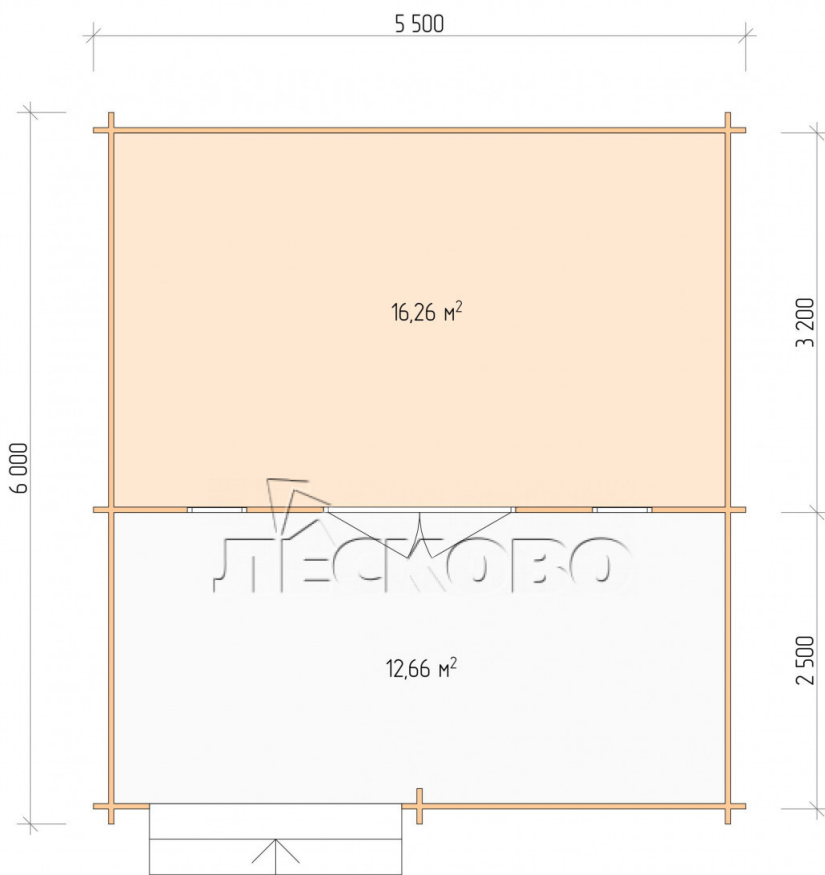

Log Cabin "DSV" series 5.5×3.5

Project Dimensions

5.5 × 3.5 / 29.7 m²

Цена

6,041 €

Timber

45 mm

65 mm
+ 1,316 €

Assembling a house kit

No assembly required

Assembly required
+ 1,510 €

Project planning

Разрез

House Kit

- Wall kit: 44 × 145mm mini-chamber drying chamber with bowls for the project. The material of the tree is spruce, pine (GOST 8486). Humidity 12-14%. The height of the walls is 2.16 m;
- Logs, lower harness: board 45 × 145 mm chamber drying 10-12%;
- Floors: floorboard 35 mm, Chamber drying;
- Ceiling: imitation of a bar 20 × 135 mm, Chamber drying;
- Wooden windows, glass 4 mm, Single. Treatment with a colorless antiseptic. Hardware;

0.42×1.885 м.2 шт.

- Wooden doors;

1.62×1.885 м.1 шт.

7. Platbands: dry planed board 20 × 100 mm;

8. Roof: shingles.

9. Skirting board 35 mm.

+7 (4942) 499-770

156014, г. Кострома, ул. Базовая, д. 8