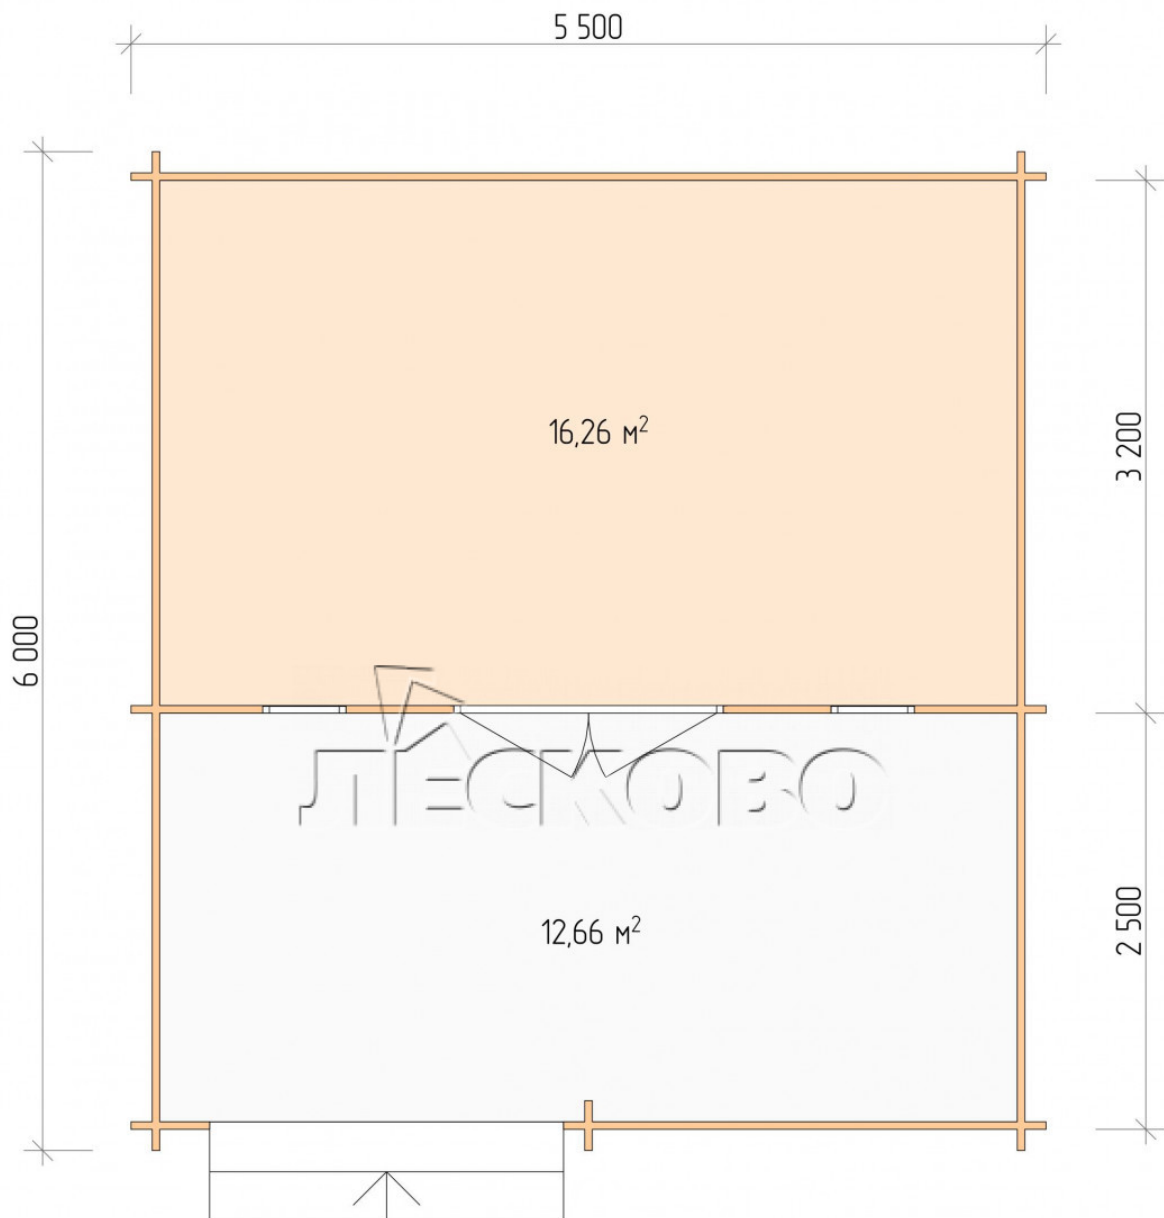

## Log Cabin "DSV" series 5.5×3.5

Project Dimensions

5.5 × 3.5 / 29.7 m<sup>2</sup>

Full house set

**4,399 €**

## House Kit

- Wall kit: 44 × 145mm mini-chamber drying chamber with bowls for the project. The material of the tree is spruce, pine (GOST 8486). Humidity 12-14%. The height of the walls is 2.16 m;
- Logs, lower harness: board 45 × 145 mm chamber drying 10-12%;
- Floors: floorboard 35 mm, Chamber drying;
- Ceiling: imitation of a bar 20 × 135 mm, Chamber drying;
- Wooden windows, glass 4 mm, Single. Treatment with a colorless antiseptic. Hardware;

0.42×1.885 м.2 шт.

- Wooden doors;

1.62×1.885 м.1 шт.

7. Platbands: dry planed board 20 × 100 mm;

8. Roof: shingles.

9. Skirting board 35 mm.

+7 (4942) 499-770

156014, г. Кострома, ул. Базовая, д. 8