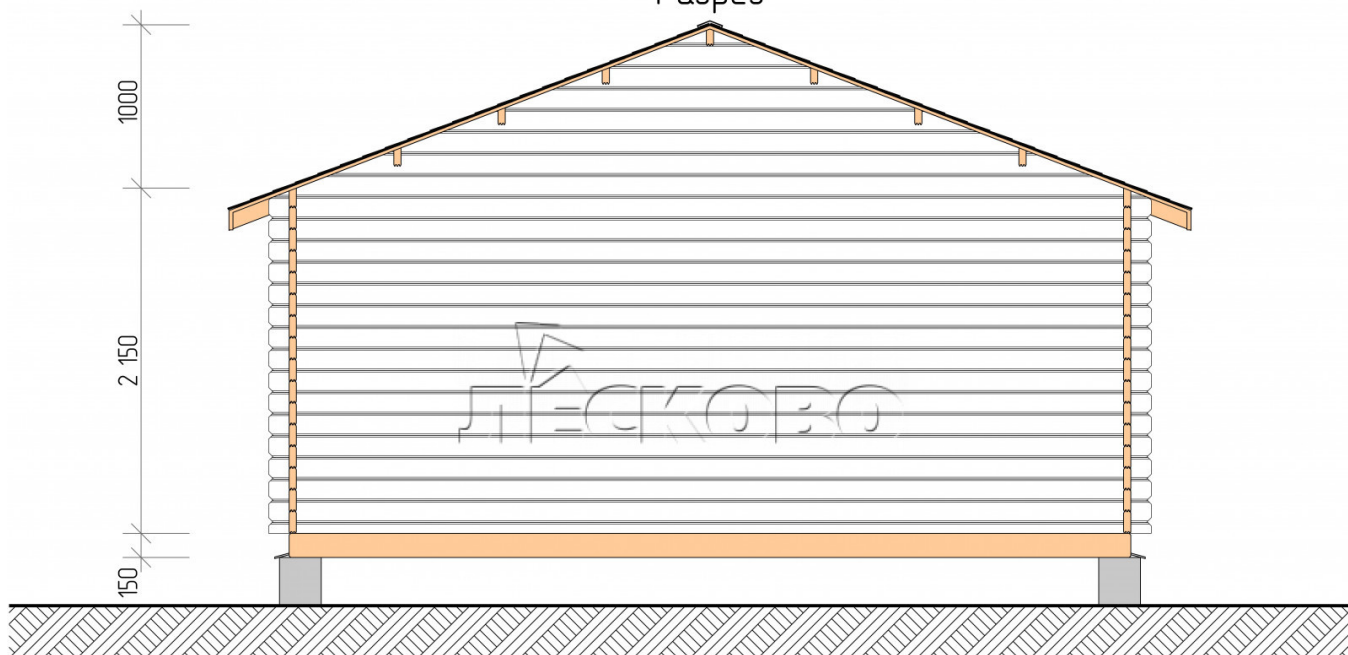

## Log Cabin "DSV" series 5.5×3.5

Project Dimensions

5.5 × 3.5 / 29.7 m<sup>2</sup>

Full house set

**4,399 €**

## House Kit

- Wall kit: 44 × 145mm mini-chamber drying chamber with bowls for the project. The material of the tree is spruce, pine (GOST 8486). Humidity 12-14%. The height of the walls is 2.16 m;
- Logs, lower harness: board 45 × 145 mm chamber drying 10-12%;
- Floors: floorboard 35 mm, Chamber drying;
- Ceiling: imitation of a bar 20 × 135 mm, Chamber drying;
- Wooden windows, glass 4 mm, Single. Treatment with a colorless antiseptic. Hardware;