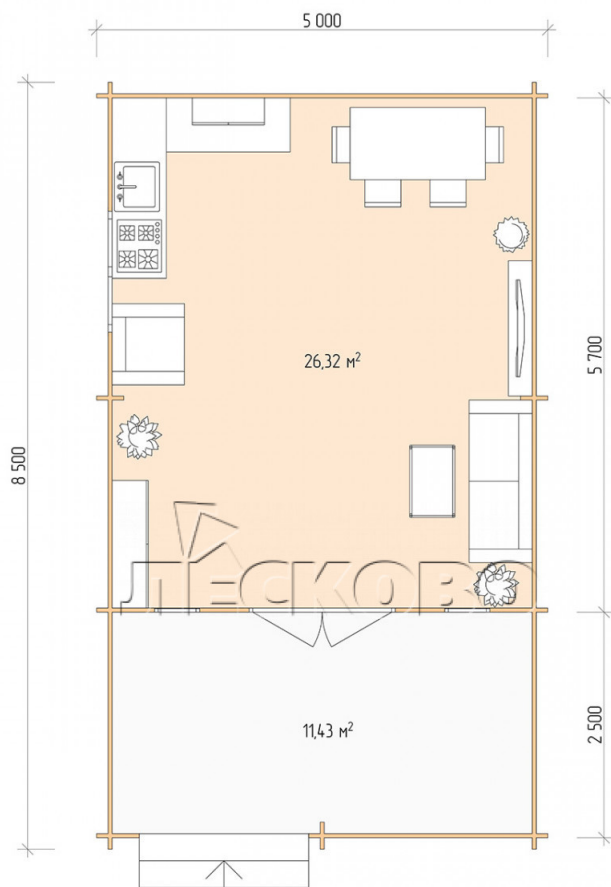

Log Cabin "DSV" series 5×6

Project Dimensions

5 × 6 / 38.6 m²

Цена

7,356 €

Timber

45 mm

65 mm
+ 1,530 €

Assembling a house kit

No assembly required

Assembly required
+ 1,839 €

Project planning

Разрез

House Kit

- Wall kit: 44 × 145mm mini-chamber drying chamber with bowls for the project. The material of the tree is spruce, pine (GOST 8486). Humidity 12-14%. The height of the walls is 2.16 m;
- Logs, lower harness: board 45 × 145 mm chamber drying 10-12%;
- Floors: floorboard 35 mm, Chamber drying;
- Ceiling: imitation of a bar 20 × 135 mm, Chamber drying;
- Wooden windows, glass 4 mm, Single. Treatment with a colorless antiseptic. Hardware;

1.34×0.91 м.1 шт.

0.42×1.885 м.2 шт.

- Wooden doors;

1.62×1.885 м.1 шт.

7. Platbands: dry planed board 20 × 100 mm;

8. Roof: shingles.

9. Skirting board 35 mm.

+7 (4942) 499-770