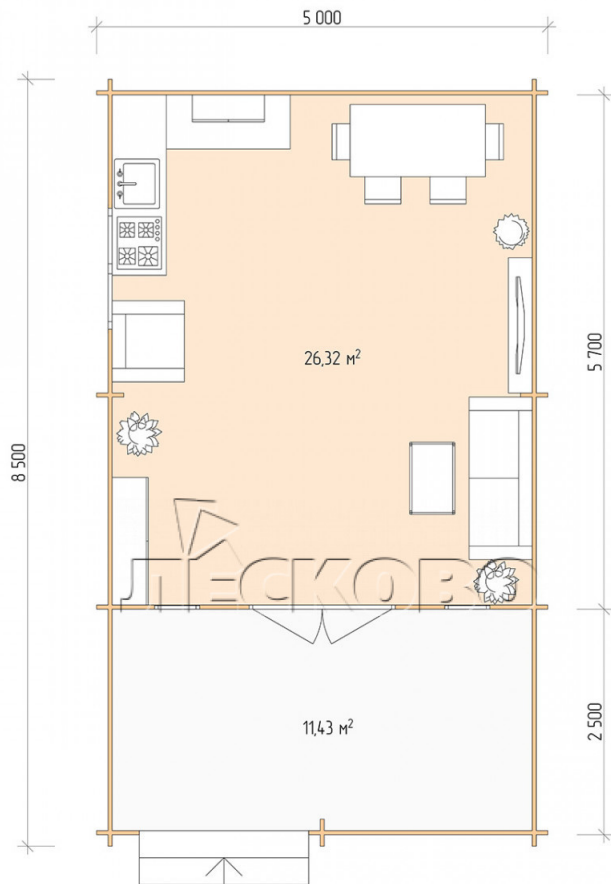

## Log Cabin "DSV" series 5×6

Project Dimensions

5 × 6 / 38.6 m<sup>2</sup>

Цена

**7,336 €**

# Разрез

# House Kit

- Wall kit: 44 × 145mm mini-chamber drying chamber with bowls for the project. The material of the tree is spruce, pine (GOST 8486). Humidity 12-14%. The height of the walls is 2.16 m;
- Logs, lower harness: board 45 × 145 mm chamber drying 10-12%;
- Floors: floorboard 35 mm, Chamber drying;
- Ceiling: imitation of a bar 20 × 135 mm, Chamber drying;
- Wooden windows, glass 4 mm, Single. Treatment with a colorless antiseptic. Hardware;