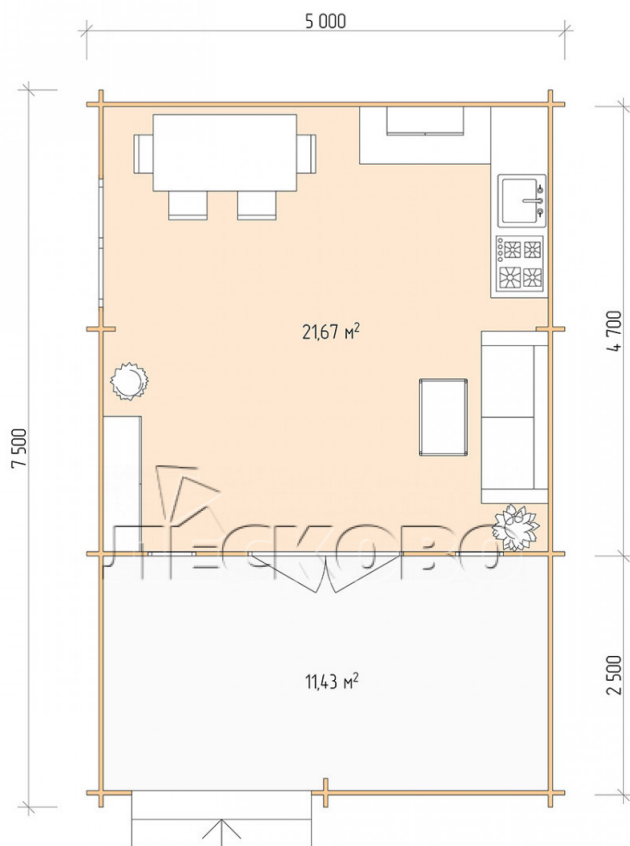

Log Cabin "DSV" series 5x5

Project Dimensions

5 × 5 / 33.8 m²

Цена

6,908 €

Timber

45 mm

65 mm
+ 1,425 €

Assembling a house kit

No assembly required

Assembly required
+ 1,727 €

Project planning

Разрез

House Kit

- Wall kit: 44 × 145mm mini-chamber drying chamber with bowls for the project. The material of the tree is spruce, pine (GOST 8486). Humidity 12-14%. The height of the walls is 2.16 m;
- Logs, lower harness: board 45 × 145 mm chamber drying 10-12%;
- Floors: floorboard 35 mm, Chamber drying;
- Ceiling: imitation of a bar 20 × 135 mm, Chamber drying;
- Wooden windows, glass 4 mm, Single. Treatment with a colorless antiseptic. Hardware;

0.42×1.885 м.2 шт.

1.34×0.91 м.1 шт.

- Wooden doors;

1.62×1.885 м.1 шт.

7. Platbands: dry planed board 20 × 100 mm;

8. Roof: shingles.

9. Skirting board 35 mm.

+7 (4942) 499-770