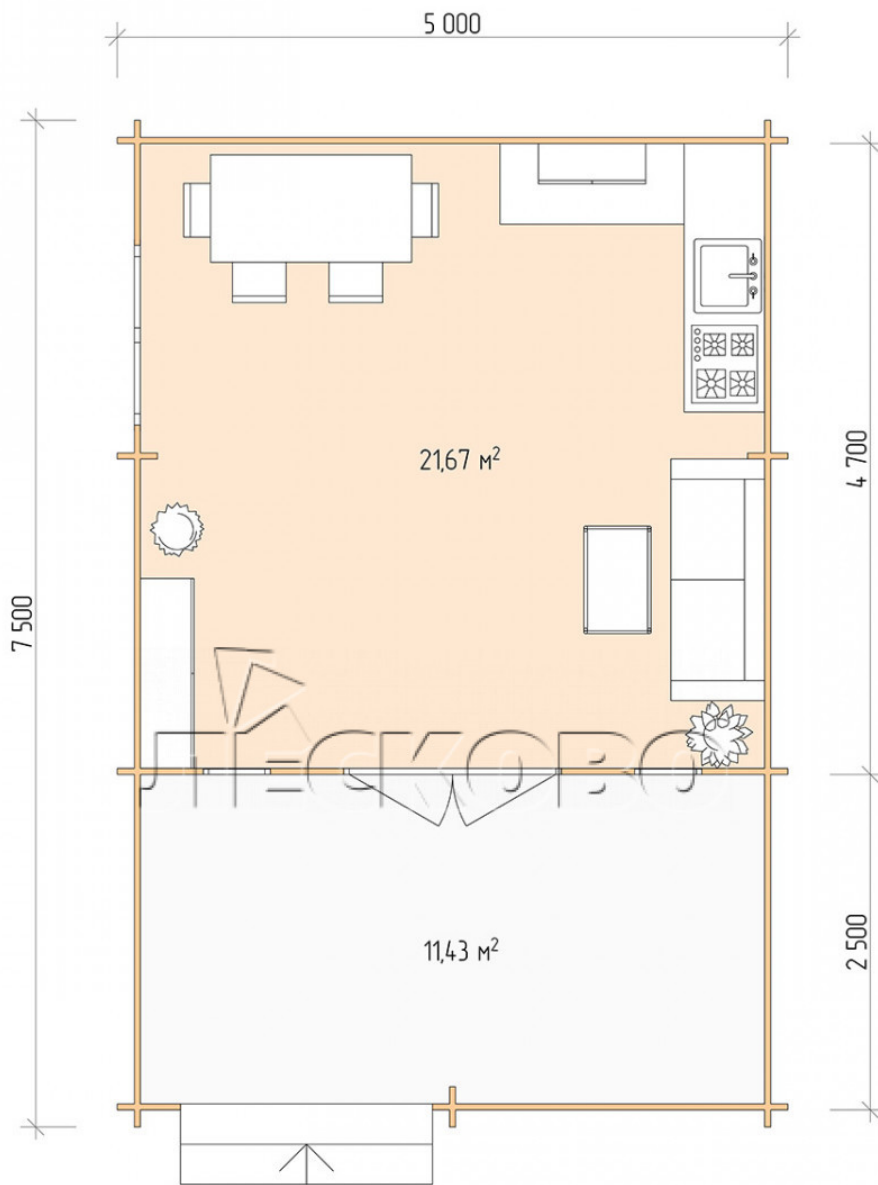

## Log Cabin "DSV" series 5x5

Project Dimensions

5 × 5 / 33.8 m<sup>2</sup>

Full house set

**5,018 €**

# Разрез

## House Kit

- Wall kit: 44 × 145mm mini-chamber drying chamber with bowls for the project. The material of the tree is spruce, pine (GOST 8486). Humidity 12-14%. The height of the walls is 2.16 m;
- Logs, lower harness: board 45 × 145 mm chamber drying 10-12%;
- Floors: floorboard 35 mm, Chamber drying;
- Ceiling: imitation of a bar 20 × 135 mm, Chamber drying;
- Wooden windows, glass 4 mm, Single. Treatment with a colorless antiseptic. Hardware;

0.42×1.885 м.2 шт.

1.34×0.91 м.1 шт.

- Wooden doors;

1.62×1.885 м.1 шт.

7. Platbands: dry planed board 20 × 100 mm;

8. Roof: shingles.

9. Skirting board 35 mm.

+7 (4942) 499-770