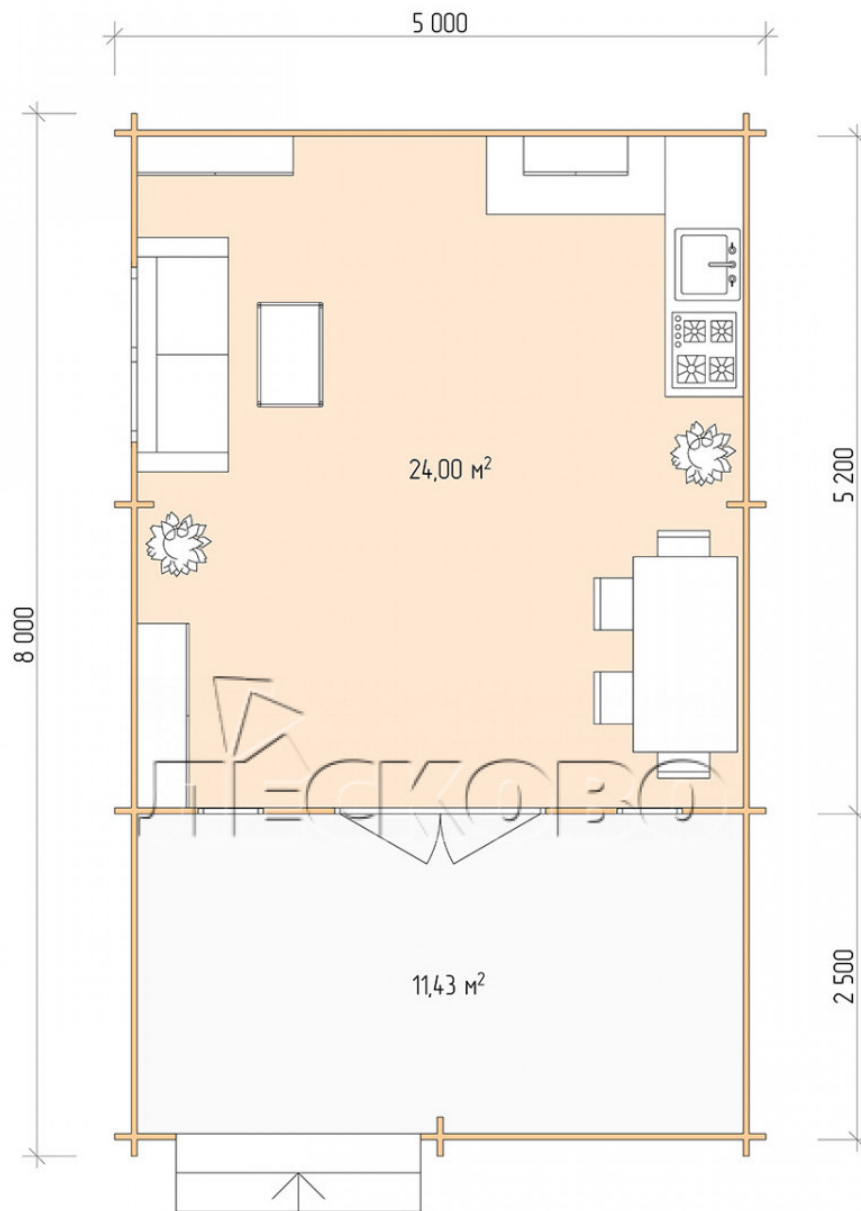

## Log Cabin "DSV" series 5×5.5

Project Dimensions

5 × 5.5 / 36.2 m<sup>2</sup>

Full house set

**5,209 €**

### Timber

45 MM

65 MM  
+ 1,091 €

# Разрез

## House Kit

- Wall kit: 44 × 145mm mini-chamber drying chamber with bowls for the project. The material of the tree is spruce, pine (GOST 8486). Humidity 12-14%. The height of the walls is 2.16 m;
- Logs, lower harness: board 45 × 145 mm chamber drying 10-12%;
- Floors: floorboard 35 mm, Chamber drying;
- Ceiling: imitation of a bar 20 × 135 mm, Chamber drying;
- Wooden windows, glass 4 mm, Single. Treatment with a colorless antiseptic. Hardware;