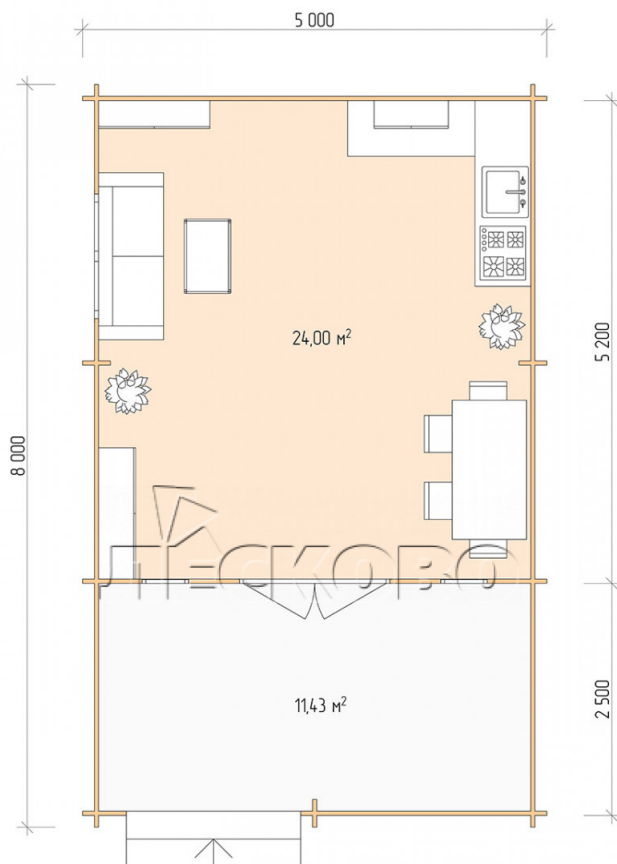

## Log Cabin "DSV" series 5×5.5

Project Dimensions

5 × 5.5 / 36.2 m<sup>2</sup>

Цена

**7,087 €**

# Разрез

# House Kit

- Wall kit: 44 × 145mm mini-chamber drying chamber with bowls for the project. The material of the tree is spruce, pine (GOST 8486). Humidity 12-14%. The height of the walls is 2.16 m;
- Logs, lower harness: board 45 × 145 mm chamber drying 10-12%;
- Floors: floorboard 35 mm, Chamber drying;
- Ceiling: imitation of a bar 20 × 135 mm, Chamber drying;
- Wooden windows, glass 4 mm, Single. Treatment with a colorless antiseptic. Hardware;