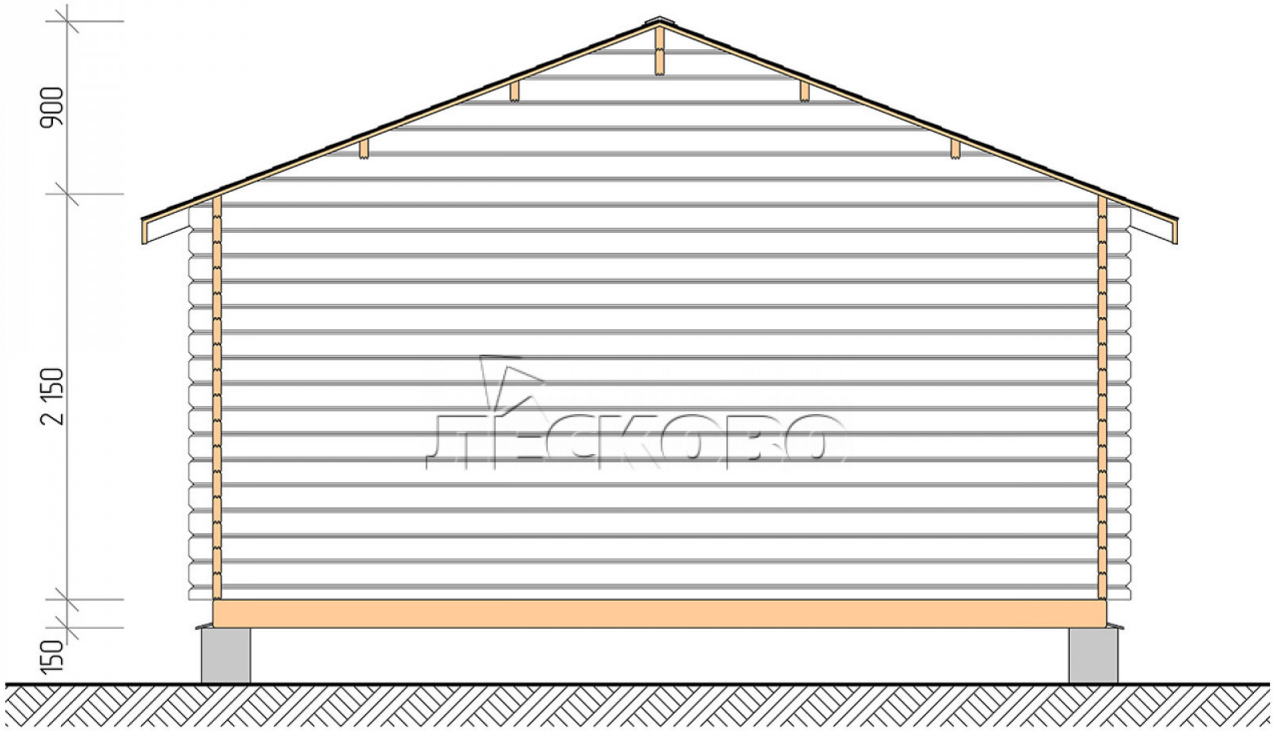

Log Cabin "DSV" series 5×5.5

Project Dimensions

5 × 5.5 / 36.2 m²

Цена

7,087 €

Timber

45 mm

65 mm
+ 1,472 €

Assembling a house kit

No assembly required

Assembly required
+ 1,772 €

Project planning

Разрез

House Kit

- Wall kit: 44 × 145mm mini-chamber drying chamber with bowls for the project. The material of the tree is spruce, pine (GOST 8486). Humidity 12-14%. The height of the walls is 2.16 m;
- Logs, lower harness: board 45 × 145 mm chamber drying 10-12%;
- Floors: floorboard 35 mm, Chamber drying;
- Ceiling: imitation of a bar 20 × 135 mm, Chamber drying;
- Wooden windows, glass 4 mm, Single. Treatment with a colorless antiseptic. Hardware;

1.34×0.91 м.1 шт.

0.42×1.885 м.2 шт.

- Wooden doors;

1.62×1.885 м.1 шт.

7. Platbands: dry planed board 20 × 100 mm;

8. Roof: shingles.

9. Skirting board 35 mm.

+7 (4942) 499-770