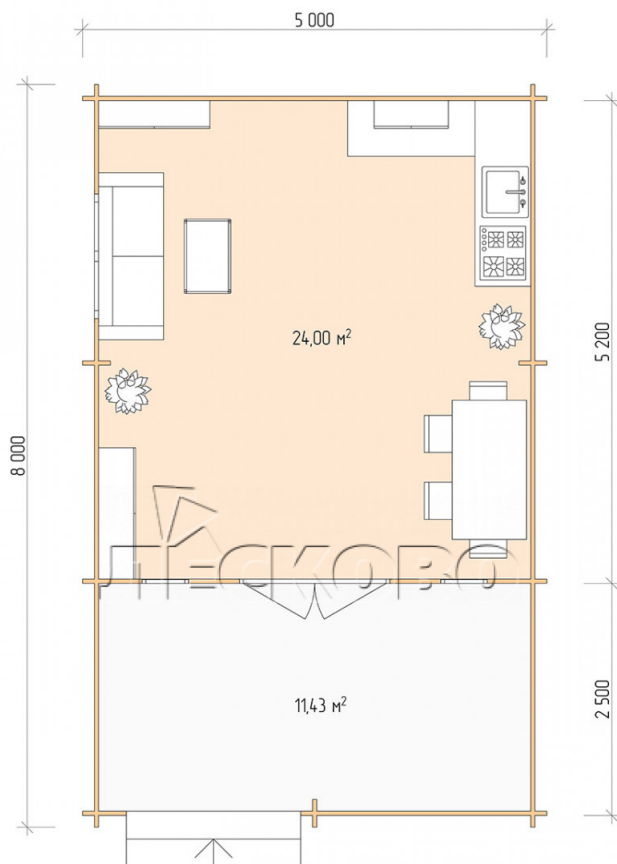

Log Cabin "DSV" series 5×5.5

Project Dimensions

5 × 5.5 / 36.2 m²

Цена

7,087 €

Timber

45 mm

65 mm
+ 1,472 €

Assembling a house kit

No assembly required

Assembly required
+ 1,772 €

Project planning

Разрез

House Kit

- Wall kit: 44 × 145mm mini-chamber drying chamber with bowls for the project. The material of the tree is spruce, pine (GOST 8486). Humidity 12-14%. The height of the walls is 2.16 m;
- Logs, lower harness: board 45 × 145 mm chamber drying 10-12%;
- Floors: floorboard 35 mm, Chamber drying;
- Ceiling: imitation of a bar 20 × 135 mm, Chamber drying;
- Wooden windows, glass 4 mm, Single. Treatment with a colorless antiseptic. Hardware;

1.34×0.91 м.1 шт.

0.42×1.885 м.2 шт.

- Wooden doors;

1.62×1.885 м.1 шт.

7. Platbands: dry planed board 20 × 100 mm;

8. Roof: shingles.

9. Skirting board 35 mm.

+7 (4942) 499-770