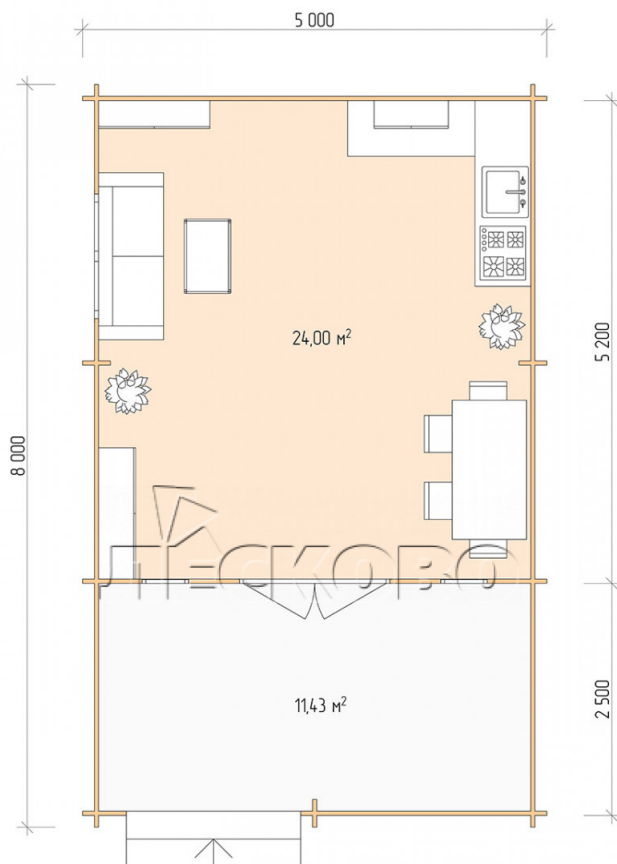

Log Cabin "DSV" series 5×5.5

Project Dimensions

5 × 5.5 / 36.2 m²

Цена

7,038 €

Timber

45 mm

65 mm
+ 1,462 €

Assembling a house kit

No assembly required

Assembly required
+ 1,759 €

Project planning

Разрез

House Kit

- Wall kit: 44 × 145mm mini-chamber drying chamber with bowls for the project. The material of the tree is spruce, pine (GOST 8486). Humidity 12-14%. The height of the walls is 2.16 m;
- Logs, lower harness: board 45 × 145 mm chamber drying 10-12%;
- Floors: floorboard 35 mm, Chamber drying;
- Ceiling: imitation of a bar 20 × 135 mm, Chamber drying;
- Wooden windows, glass 4 mm, Single. Treatment with a colorless antiseptic. Hardware;

1.34×0.91 м.1 шт.

0.42×1.885 м.2 шт.

- Wooden doors;

1.62×1.885 м.1 шт.

7. Platbands: dry planed board 20 × 100 mm;

8. Roof: shingles.

9. Skirting board 35 mm.

+7 (4942) 499-770