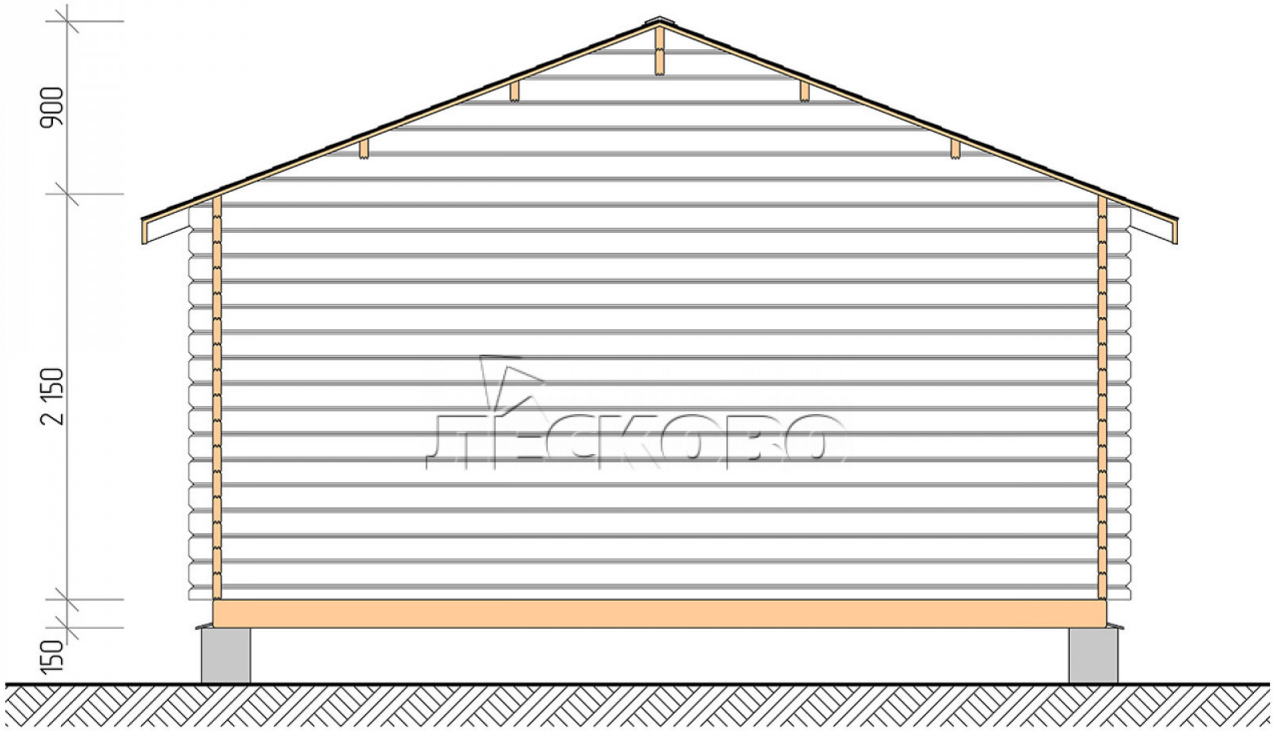

Log Cabin "DSV" series 5×5.5

Project Dimensions

5 × 5.5 / 36.2 m²

Цена

7,038 €

Timber

45 mm

65 mm
+ 1,462 €

Assembling a house kit

No assembly required

Assembly required
+ 1,759 €

Project planning

Разрез

House Kit

- Wall kit: 44 × 145mm mini-chamber drying chamber with bowls for the project. The material of the tree is spruce, pine (GOST 8486). Humidity 12-14%. The height of the walls is 2.16 m;
- Logs, lower harness: board 45 × 145 mm chamber drying 10-12%;
- Floors: floorboard 35 mm, Chamber drying;
- Ceiling: imitation of a bar 20 × 135 mm, Chamber drying;
- Wooden windows, glass 4 mm, Single. Treatment with a colorless antiseptic. Hardware;

1.34×0.91 м.1 шт.

0.42×1.885 м.2 шт.

- Wooden doors;

1.62×1.885 м.1 шт.

7. Platbands: dry planed board 20 × 100 mm;

8. Roof: shingles.

9. Skirting board 35 mm.

+7 (4942) 499-770