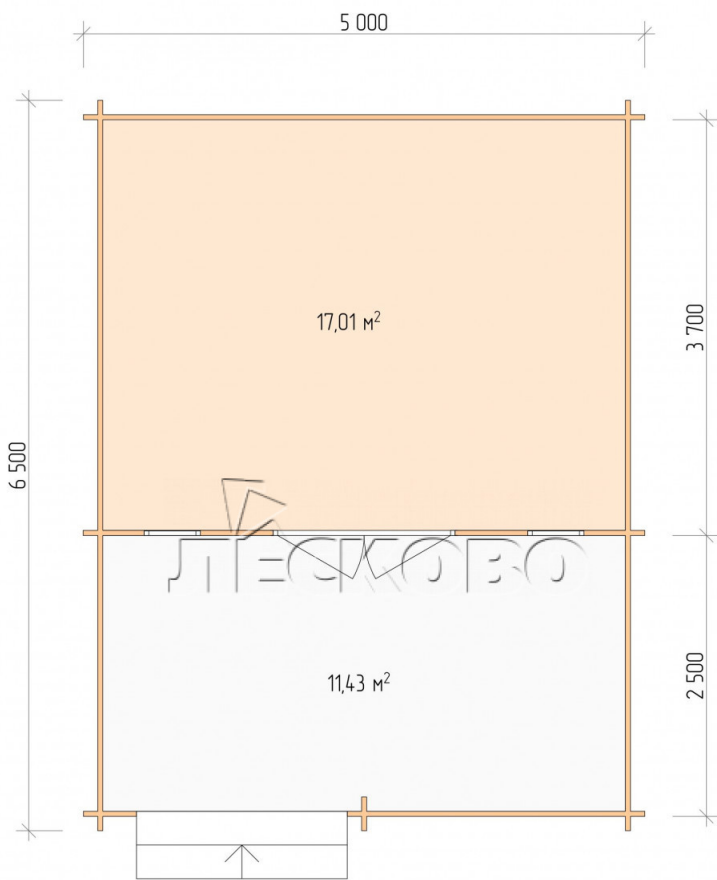

Log Cabin "DSV" series 5×4

Project Dimensions

5 × 4 / 29.2 m²

Цена

5,826 €

Timber

45 mm

65 mm
+ 1,222 €

Assembling a house kit

No assembly required

Assembly required
+ 1,456 €

Project planning

Разрез

House Kit

- Wall kit: 44 × 145mm mini-chamber drying chamber with bowls for the project. The material of the tree is spruce, pine (GOST 8486). Humidity 12-14%. The height of the walls is 2.16 m;
- Logs, lower harness: board 45 × 145 mm chamber drying 10-12%;
- Floors: floorboard 35 mm, Chamber drying;
- Ceiling: imitation of a bar 20 × 135 mm, Chamber drying;
- Wooden windows, glass 4 mm, Single. Treatment with a colorless antiseptic. Hardware;

0.42×1.885 м.2 шт.

- Wooden doors;

1.62×1.885 м.1 шт.

7. Platbands: dry planed board 20 × 100 mm;

8. Roof: shingles.

9. Skirting board 35 mm.

+7 (4942) 499-770

156014, г. Кострома, ул. Базовая, д. 8