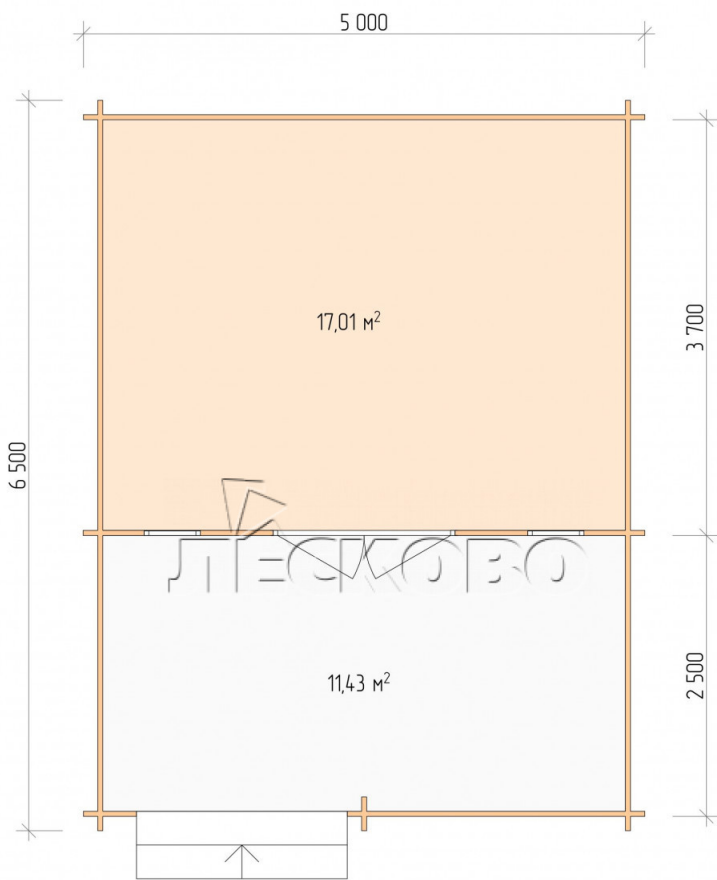

Log Cabin "DSV" series 5×4

Project Dimensions

5 × 4 / 29.2 m²

Цена

5,801 €

Timber

45 mm

65 mm
+ 1,217 €

Assembling a house kit

No assembly required

Assembly required
+ 1,450 €

Project planning

Разрез

House Kit

- Wall kit: 44 × 145mm mini-chamber drying chamber with bowls for the project. The material of the tree is spruce, pine (GOST 8486). Humidity 12-14%. The height of the walls is 2.16 m;
- Logs, lower harness: board 45 × 145 mm chamber drying 10-12%;
- Floors: floorboard 35 mm, Chamber drying;
- Ceiling: imitation of a bar 20 × 135 mm, Chamber drying;
- Wooden windows, glass 4 mm, Single. Treatment with a colorless antiseptic. Hardware;

0.42×1.885 м.2 шт.

- Wooden doors;

1.62×1.885 м.1 шт.

7. Platbands: dry planed board 20 × 100 mm;

8. Roof: shingles.

9. Skirting board 35 mm.

+7 (4942) 499-770

156014, г. Кострома, ул. Базовая, д. 8