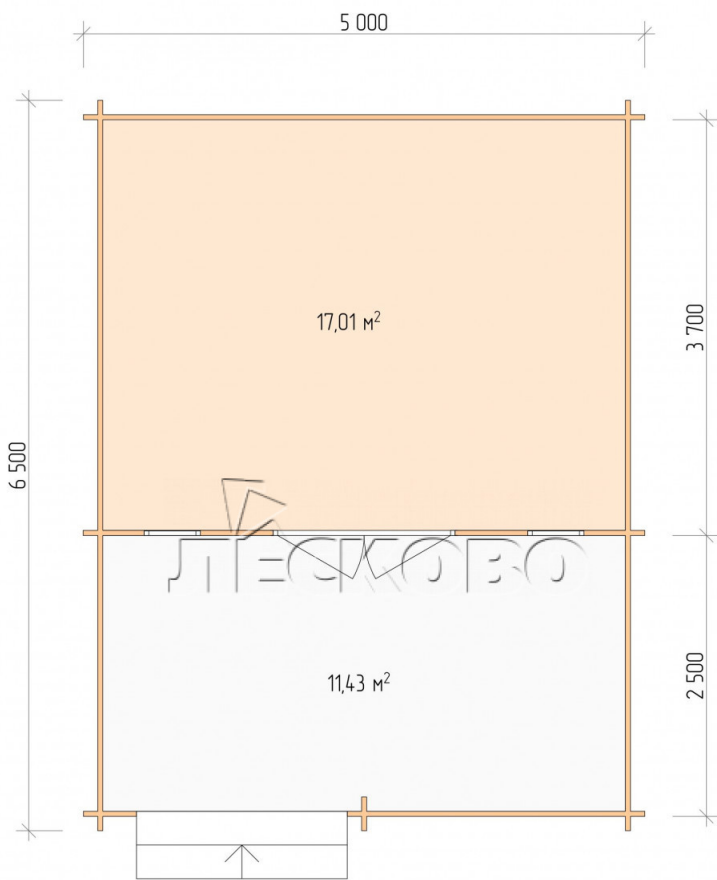

Log Cabin "DSV" series 5×4

Project Dimensions

5 × 4 / 29.2 m²

Цена

5,841 €

Timber

45 mm

65 mm
+ 1,225 €

Assembling a house kit

No assembly required

Assembly required
+ 1,460 €

Project planning

Разрез

House Kit

- Wall kit: 44 × 145mm mini-chamber drying chamber with bowls for the project. The material of the tree is spruce, pine (GOST 8486). Humidity 12-14%. The height of the walls is 2.16 m;
- Logs, lower harness: board 45 × 145 mm chamber drying 10-12%;
- Floors: floorboard 35 mm, Chamber drying;
- Ceiling: imitation of a bar 20 × 135 mm, Chamber drying;
- Wooden windows, glass 4 mm, Single. Treatment with a colorless antiseptic. Hardware;

0.42×1.885 м.2 шт.

- Wooden doors;

1.62×1.885 м.1 шт.

7. Platbands: dry planed board 20 × 100 mm;

8. Roof: shingles.

9. Skirting board 35 mm.

+7 (4942) 499-770

156014, г. Кострома, ул. Базовая, д. 8